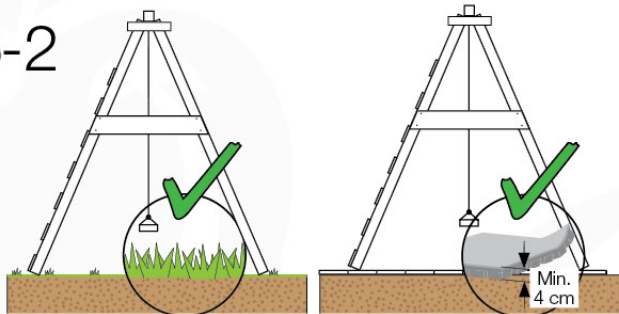

05 Safe Playground Planning

05-1

05-2

05-3

05-4