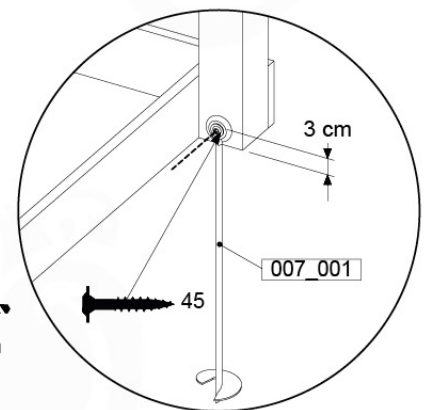

13 Ground Anchors

GA05

Parts:

Assembly Package Tower
194_300

Tower Anchors - P02-GA05 - 22022022 - v3.1

13-1