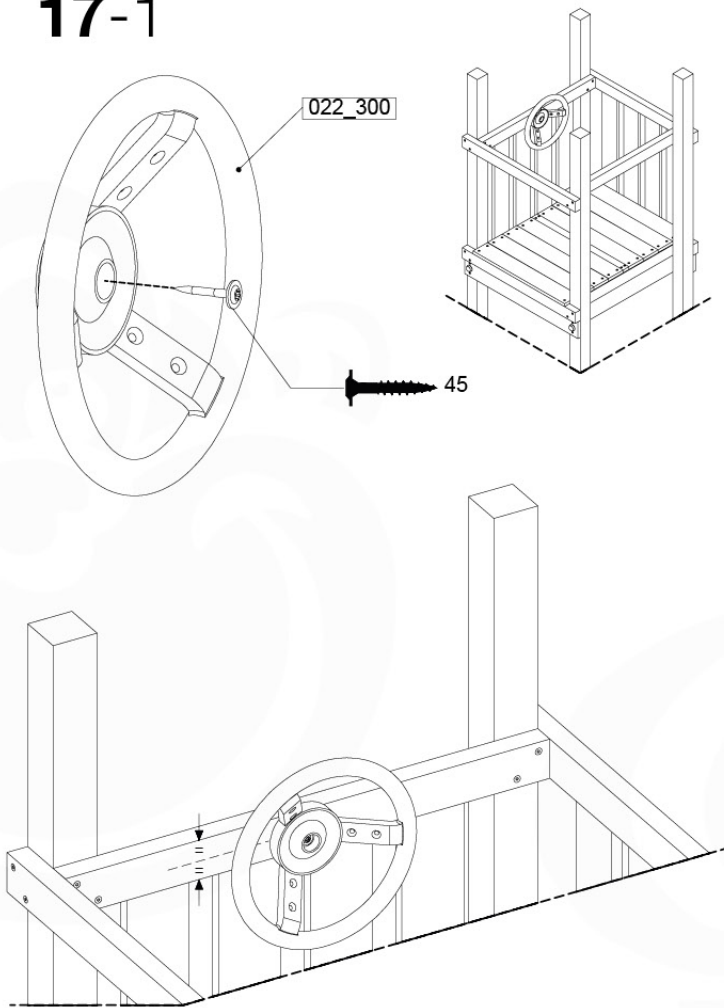

17-1

17-2

17-3

17-4

Accessories set - P03 - 29-9-2021 - v4

Accessories set - P04 - 29-9-2021 - v4