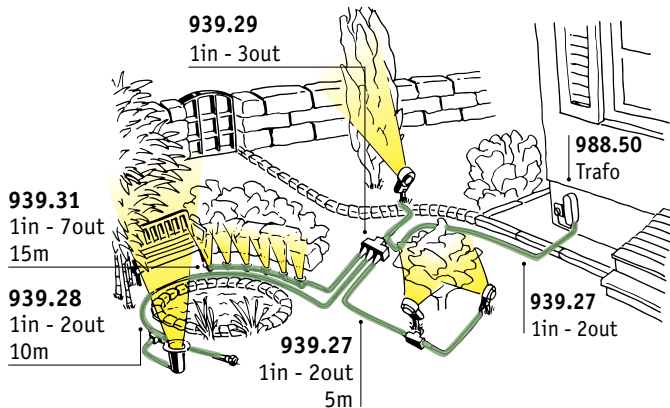

# It's so easy!

**1. Freely position the luminaires**  
for perfect lighting scenes.

**2. Arrange the cable system**  
from the power outlet through to the most distant luminaire. (max. 50 m)