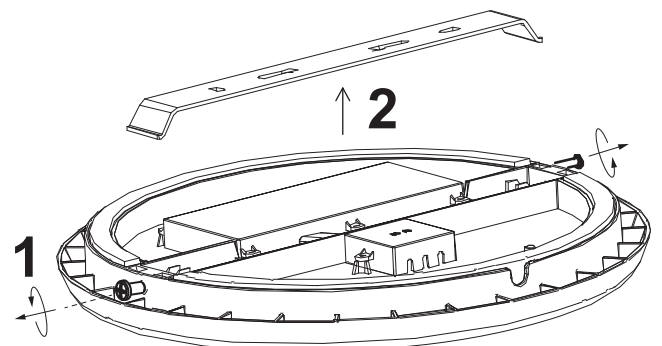

RONJA
66903-01
66904-01

www.scan-lamps.no

66903-01

ENERGY LABEL for model 66903-01. The label features the EU energy scale from A+++ to E, with A+ highlighted. It specifies a power consumption of 20 kWh/1000h, 1700 lm of light output, 18W LED power, 3000K warm white color temperature, 50,000 h lifetime, 0 s start-up time, and a minimum Ra of 80. It also includes ON/OFF 30000 and OK icons.

66904-01

ENERGY LABEL for model 66904-01. The label features the EU energy scale from A+++ to E, with A+ highlighted. It specifies a power consumption of 27,5 kWh/1000h, 2300 lm of light output, 25W LED power, 3000K warm white color temperature, 50,000 h lifetime, 0 s start-up time, and a minimum Ra of 80. It also includes ON/OFF 30000 and OK icons.