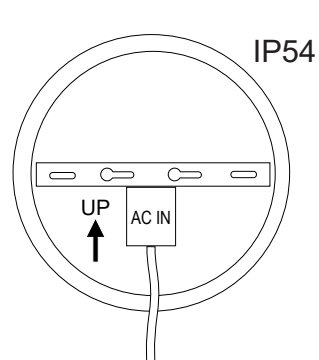

RONJA
66903-01
66904-01

www.scan-lamps.no

66903-01

ENERGY LABEL for model 66903-01. The label features the EU energy scale from A+++ to E, with A+ highlighted. It specifies a power consumption of 20 kWh/1000h, 1700 lm of light output, 18W LED power, 3000K warm white color temperature, 50,000 h lifetime, 0 s start-up time, and a minimum Ra of 80. It also includes ON/OFF 30000 and OK icons.

66904-01

ENERGY LABEL for model 66904-01. The label features the EU energy scale from A+++ to E, with A+ highlighted. It specifies a power consumption of 27,5 kWh/1000h, 2300 lm of light output, 25W LED power, 3000K warm white color temperature, 50,000 h lifetime, 0 s start-up time, and a minimum Ra of 80. It also includes ON/OFF 30000 and OK icons.