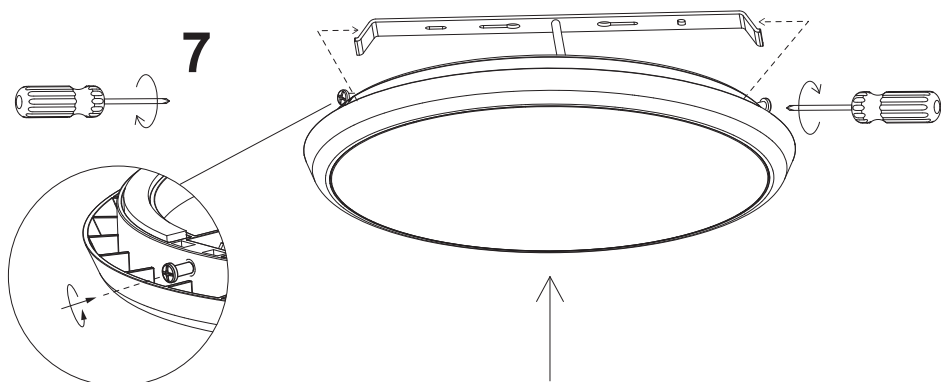

RONJA
66903-01
66904-01

www.scan-lamps.no

66903-01

ENERGY LABEL for model 66903-01. The label features the EU energy scale from A+++ to E, with A+ highlighted. It specifies a power consumption of 20 kWh/1000h, 1700 lm of light output, 18W LED power, 3000K warm white color temperature, 50,000 h lifetime, 0 s start-up time, and a minimum Ra of 80. It also includes ON/OFF 30000 and OK icons.

66904-01

ENERGY LABEL for model 66904-01. The label features the EU energy scale from A+++ to E, with A+ highlighted. It specifies a power consumption of 27,5 kWh/1000h, 2300 lm of light output, 25W LED power, 3000K warm white color temperature, 50,000 h lifetime, 0 s start-up time, and a minimum Ra of 80. It also includes ON/OFF 30000 and OK icons.