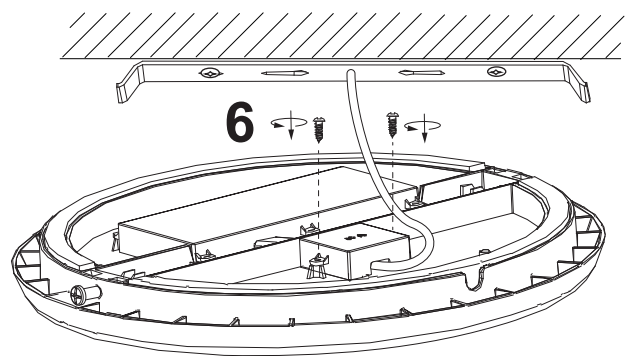

RONJA
66903-01
66904-01

www.scan-lamps.no

66903-01

ENERGY LABEL for model 66903-01. The label features the EU energy scale from A+++ to E, with A+ highlighted. It specifies a power consumption of 20 kWh/1000h, 1700 lm of light output, 18W LED power, 3000K warm white color temperature, 50,000 h lifetime, 0 s start-up time, and a minimum Ra of 80. It also includes ON/OFF 30000 and OK icons.

66904-01

ENERGY LABEL for model 66904-01. The label features the EU energy scale from A+++ to E, with A+ highlighted. It specifies a power consumption of 27,5 kWh/1000h, 2300 lm of light output, 25W LED power, 3000K warm white color temperature, 50,000 h lifetime, 0 s start-up time, and a minimum Ra of 80. It also includes ON/OFF 30000 and OK icons.