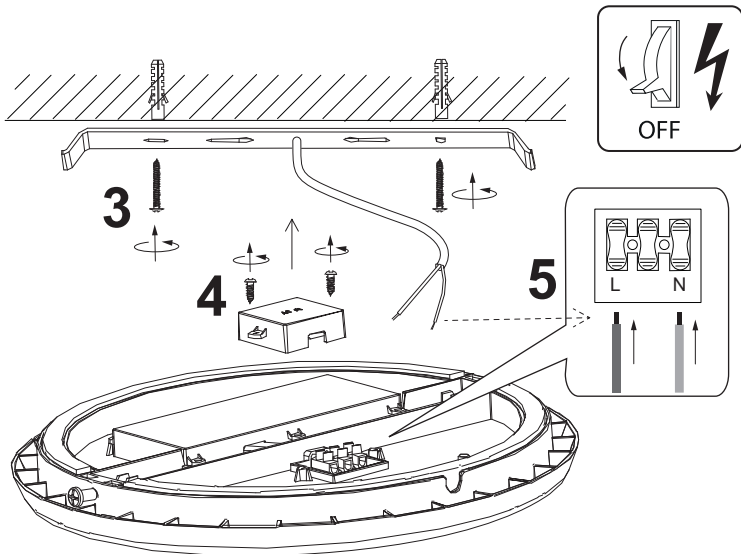

RONJA
66903-01
66904-01

www.scan-lamps.no

66903-01

ENERGY LABEL for model 66903-01. The label features the EU energy scale from A+++ to E, with A+ highlighted. It specifies a power consumption of 20 kWh/1000h, 1700 lm of light output, 18W LED power, 3000K warm white color temperature, 50,000 h lifetime, 0 s start-up time, and a minimum Ra of 80. It also includes ON/OFF 30000 and OK icons.

66904-01

ENERGY LABEL for model 66904-01. The label features the EU energy scale from A+++ to E, with A+ highlighted. It specifies a power consumption of 27,5 kWh/1000h, 2300 lm of light output, 25W LED power, 3000K warm white color temperature, 50,000 h lifetime, 0 s start-up time, and a minimum Ra of 80. It also includes ON/OFF 30000 and OK icons.