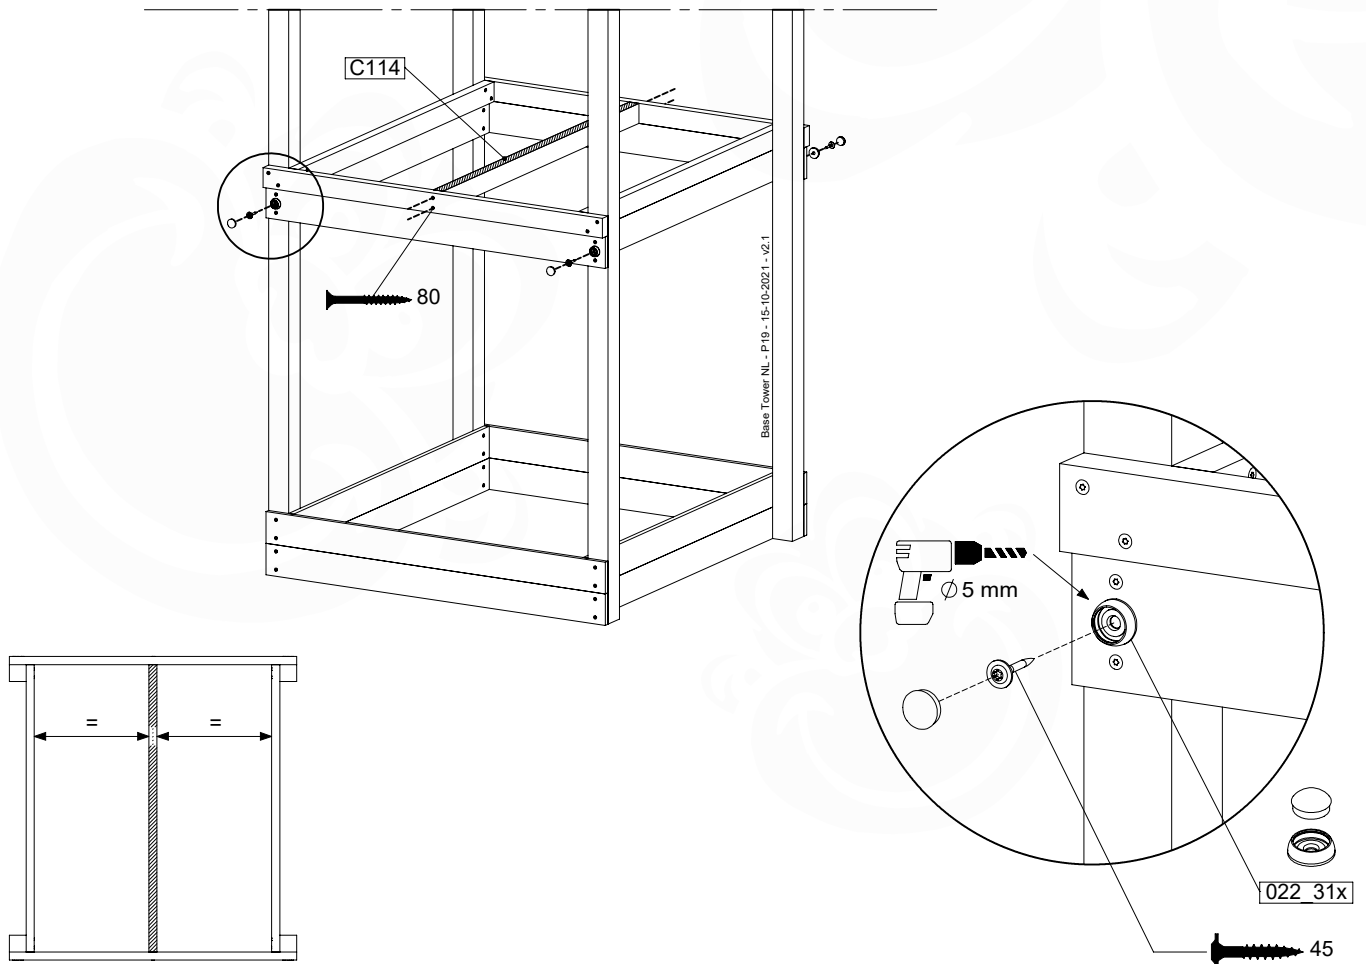

Base Tower NL - P21 - BT14 - 15-10-2021 - v2.1

07-1

07-2

07-3

07-4

08 Balustrade

BL04 (2x)

	PartNo	PartName	QTY.
Hardware Pack	002_220	Gap Point Screw T25 - 5x45	24
	002_223	Gap Point Screw T25 - 5x80	4
Timber	C114	Beam 1140 mm	1
	D65	Board 650 mm	6