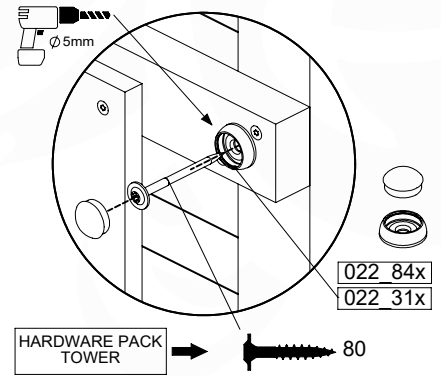

08-1

Balustrade 120 - P06 T - 8-10-2021 - v1.1