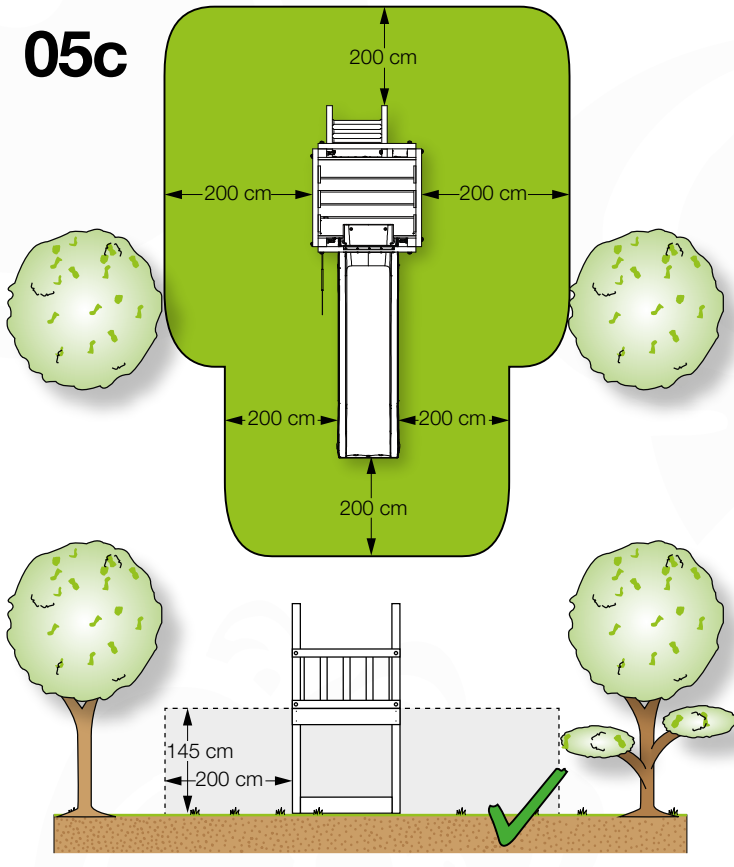

05c

05d

05e

06 Playground Foundation

FD05

07 Base Tower

BT14

	PartNo	PartName	QTY.
Hardware pack	001_406	Stealth Screw 8x45	6
	001_417	Stealth Screw 8x80	4
	002_220	Gap Point Screw T25 - 5x45	118
	002_223	Gap Point Screw T25 - 5x80	20
	022_31x	bpc-base version 3	8
	022_84x	bpc cover	8
Other	007_001	Ground-anchor	2
Timber	A240	Post 70x70 L2400	4
	C114	Beam 1140 mm	5
	D100	Board 1000 mm	14
	D114	Board 1140 mm	12