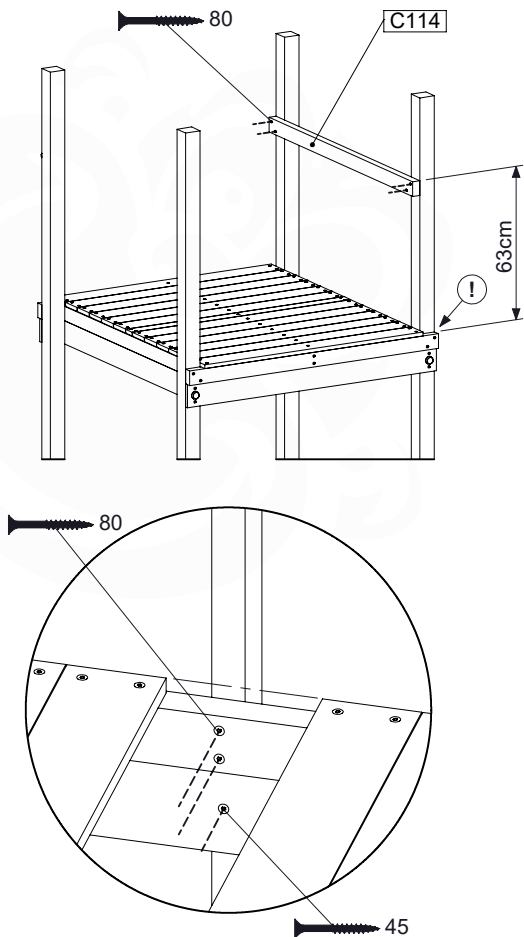

09-1

Rockwall 115 - P11 UL 145 - 13-1-2022 - v2