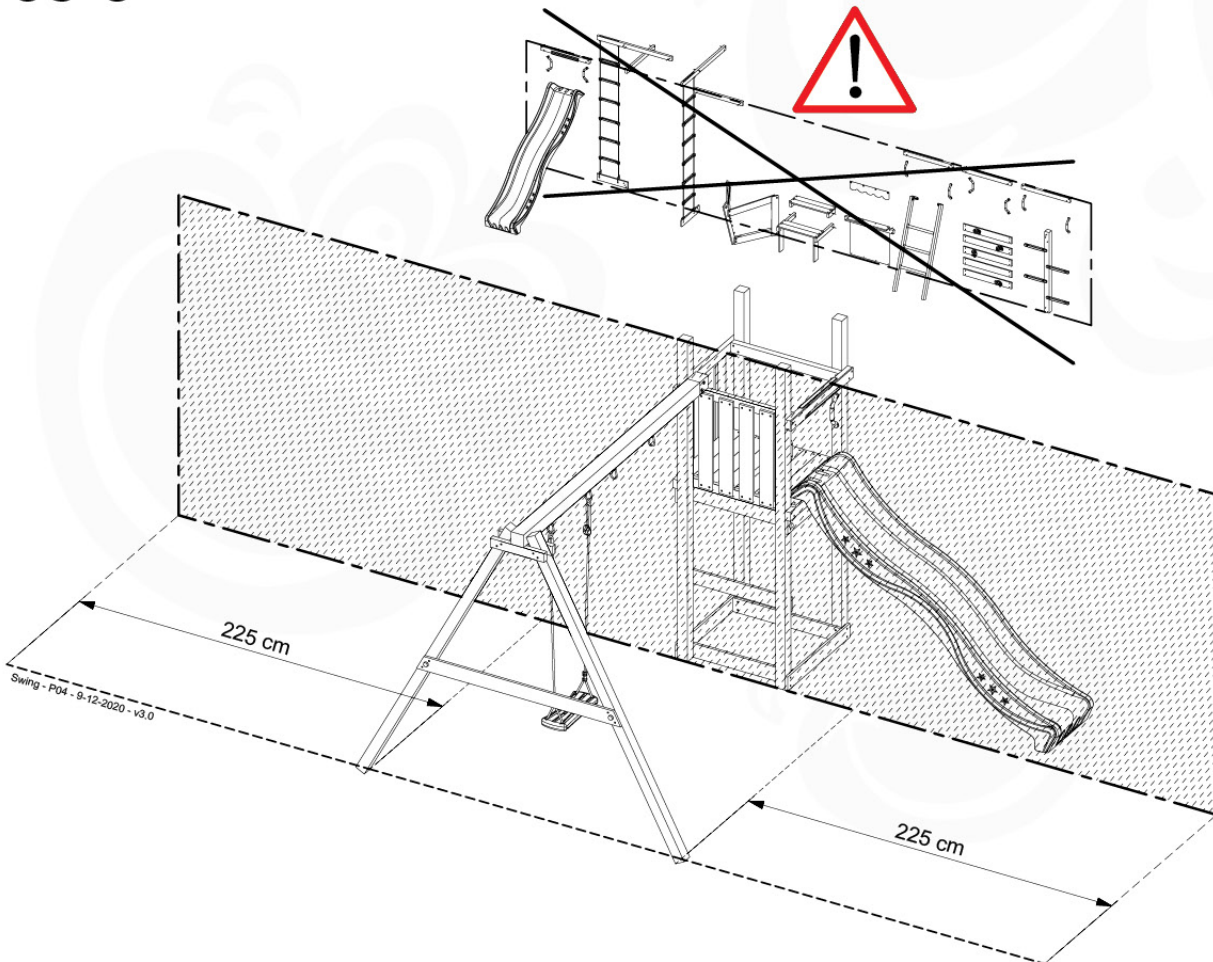

05-3

05-4

05-5

05-6

06

	PartNo	PartName	QTY.
Hardware Pack	001_406	Stealth Screw 8x45	4
	001_417	Stealth Screw 8x80	3
	001_422	Stealth Screw 8x137	3
	002_220	Gap Point Screw T25 - 5x45	12
	002_223	Gap Point Screw T25 - 5x80	6
Other	005_528	Swing Beam Bracket 7x7	1
	005_529	Swing Beam Bracket 9x9	1
	007_001	Ground-anchor	2
Hardware Pack	022_31x	bpc-base version 3	2
	022_84x	bpc cover	2
	023_031	Finishing Washer GPS 5.0	2
Other	101_003	Swing hook with Carabiner	4