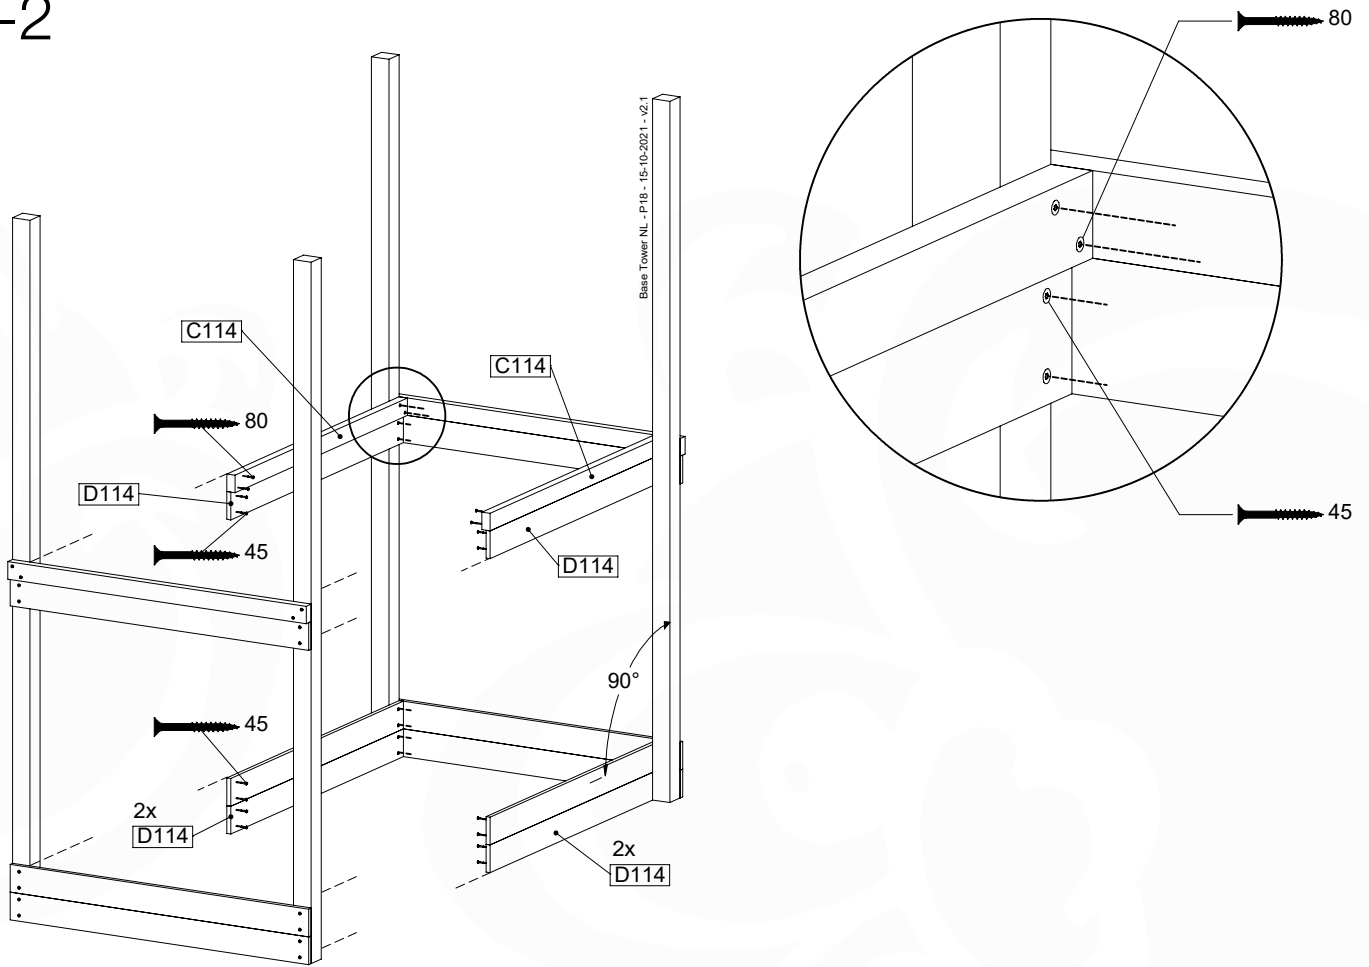

05c

05d

05e

06 Playground Foundation

FD05

07 Base Tower

BT14

	PartNo	PartName	QTY.
Hardware pack	001_406	Stealth Screw 8x45	6
	001_417	Stealth Screw 8x80	4
	002_220	Gap Point Screw T25 - 5x45	118
	002_223	Gap Point Screw T25 - 5x80	20
	022_31x	bpc-base version 3	8
	022_84x	bpc cover	8
Other	007_001	Ground-anchor	2
Timber	A240	Post 70x70 L2400	4
	C114	Beam 1140 mm	5
	D100	Board 1000 mm	14
	D114	Board 1140 mm	12

Base Tower NL - P21 - BT14 - 15-10-2021 - v2.1

07-1

07-2

07-3

07-4

08 Balustrade

BL04 (2x)

	PartNo	PartName	QTY.
Hardware Pack	002_220	Gap Point Screw T25 - 5x45	24
	002_223	Gap Point Screw T25 - 5x80	4
Timber	C114	Beam 1140 mm	1
	D65	Board 650 mm	6