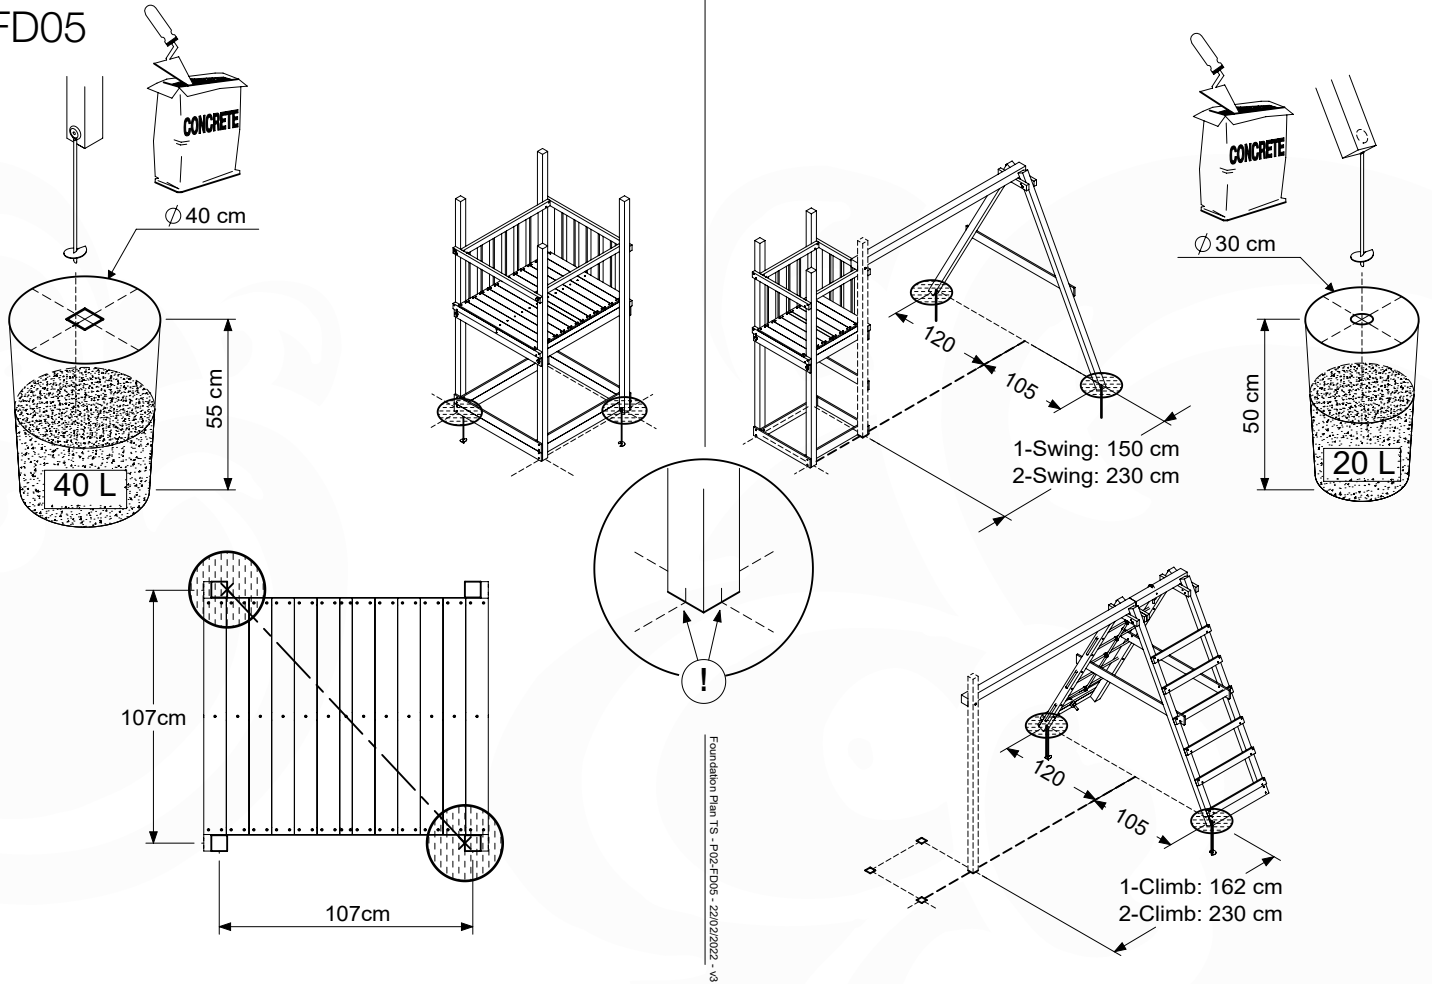

05c

05d

05e

06 Playground Foundation

FD05

07 Base Tower

BT14

	PartNo	PartName	QTY.
Hardware pack	001_406	Stealth Screw 8x45	6
	001_417	Stealth Screw 8x80	4
	002_220	Gap Point Screw T25 - 5x45	118
	002_223	Gap Point Screw T25 - 5x80	20
	022_31x	bpc-base version 3	8
	022_84x	bpc cover	8
Other	007_001	Ground-anchor	2
Timber	A240	Post 70x70 L2400	4
	C114	Beam 1140 mm	5
	D100	Board 1000 mm	14
	D114	Board 1140 mm	12

Base Tower NL - P21 - BT14 - 15-10-2021 - v2.1

07-1

07-2

07-3

07-4

08 Balustrade

BL04 (2x)

	PartNo	PartName	QTY.
Hardware Pack	002_220	Gap Point Screw T25 - 5x45	24
	002_223	Gap Point Screw T25 - 5x80	4
Timber	C114	Beam 1140 mm	1
	D65	Board 650 mm	6