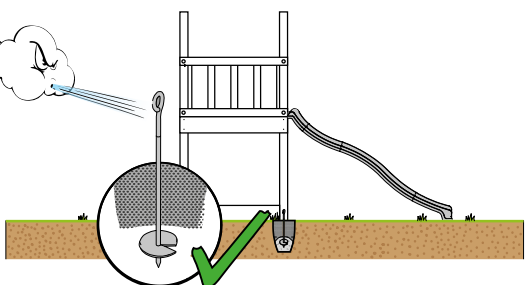

05c

05d

05e

06 Playground Foundation

FD05

07 Base Tower

BT14

	PartNo	PartName	QTY.
Hardware pack	001_406	Stealth Screw 8x45	6
	001_417	Stealth Screw 8x80	4
	002_220	Gap Point Screw T25 - 5x45	118
	002_223	Gap Point Screw T25 - 5x80	20
	022_31x	bpc-base version 3	8
	022_84x	bpc cover	8
Other	007_001	Ground-anchor	2
Timber	A240	Post 70x70 L2400	4
	C114	Beam 1140 mm	5
	D100	Board 1000 mm	14
	D114	Board 1140 mm	12