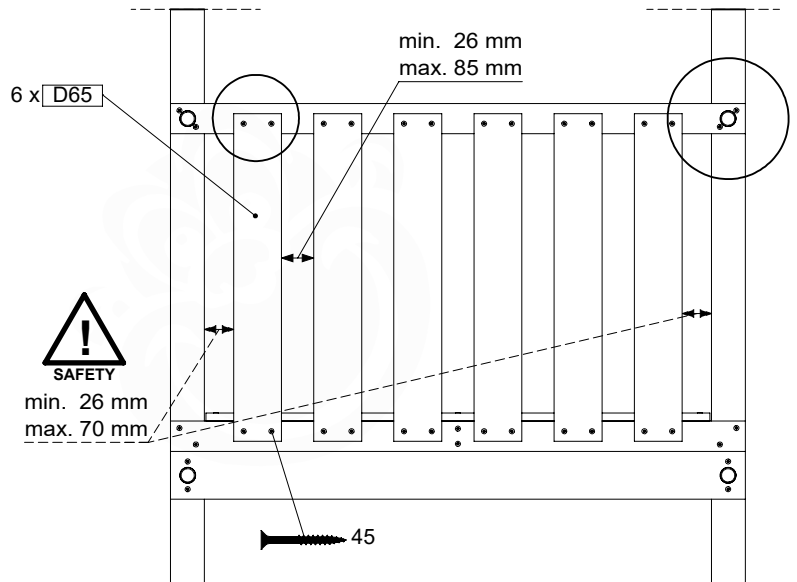

08 Balustrade

BL04 (2x)

	PartNo	PartName	QTY.
Hardware Pack	002_220	Gap Point Screw T25 - 5x45	24
	002_223	Gap Point Screw T25 - 5x80	4
Timber	C114	Beam 1140 mm	1
	D65	Board 650 mm	6

Balustrade 120 - P03 T - 8-10-2021 - v1.1

08-1

Balustrade 120 - P06 T - 8-10-2021 - v1.1