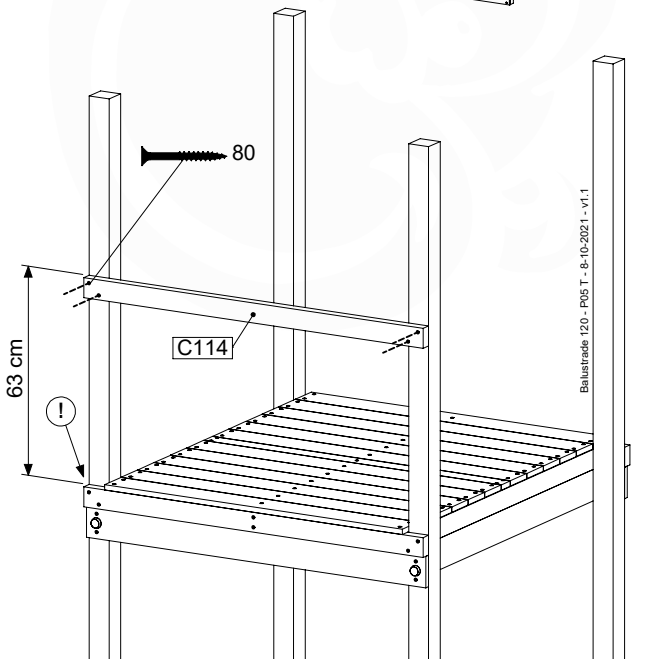

08-1

Balustrade 120 - P06 T - 8-10-2021 - v1.1