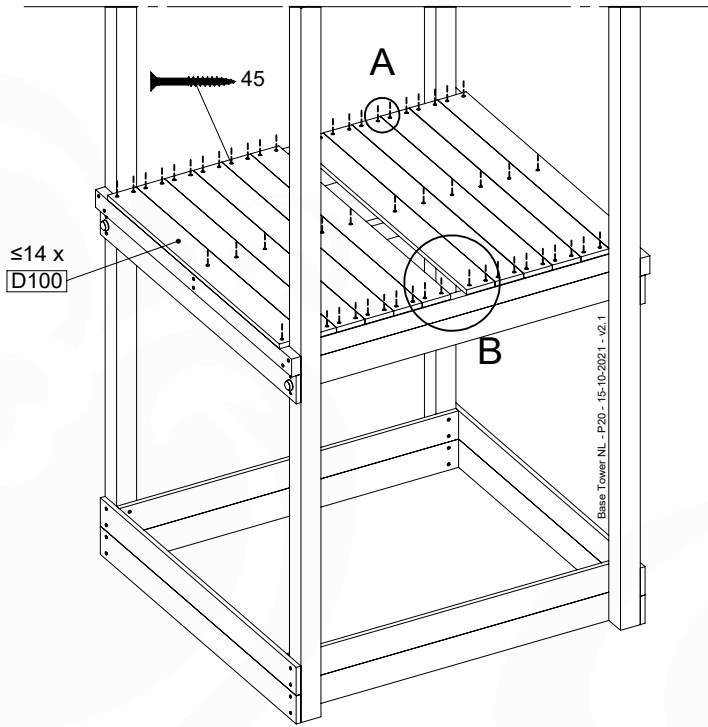

05c

05d

05e

06 Playground Foundation

FD05

07 Base Tower

BT14

	PartNo	PartName	QTY.
Hardware pack	001_406	Stealth Screw 8x45	6
	001_417	Stealth Screw 8x80	4
	002_220	Gap Point Screw T25 - 5x45	118
	002_223	Gap Point Screw T25 - 5x80	20
	022_31x	bpc-base version 3	8
	022_84x	bpc cover	8
Other	007_001	Ground-anchor	2
Timber	A240	Post 70x70 L2400	4
	C114	Beam 1140 mm	5
	D100	Board 1000 mm	14
	D114	Board 1140 mm	12

Base Tower NL - P21 - BT14 - 15-10-2021 - v2.1

07-1

07-2

07-3

07-4

08 Balustrade

BL04 (2x)

	PartNo	PartName	QTY.
Hardware Pack	002_220	Gap Point Screw T25 - 5x45	24
	002_223	Gap Point Screw T25 - 5x80	4
Timber	C114	Beam 1140 mm	1
	D65	Board 650 mm	6