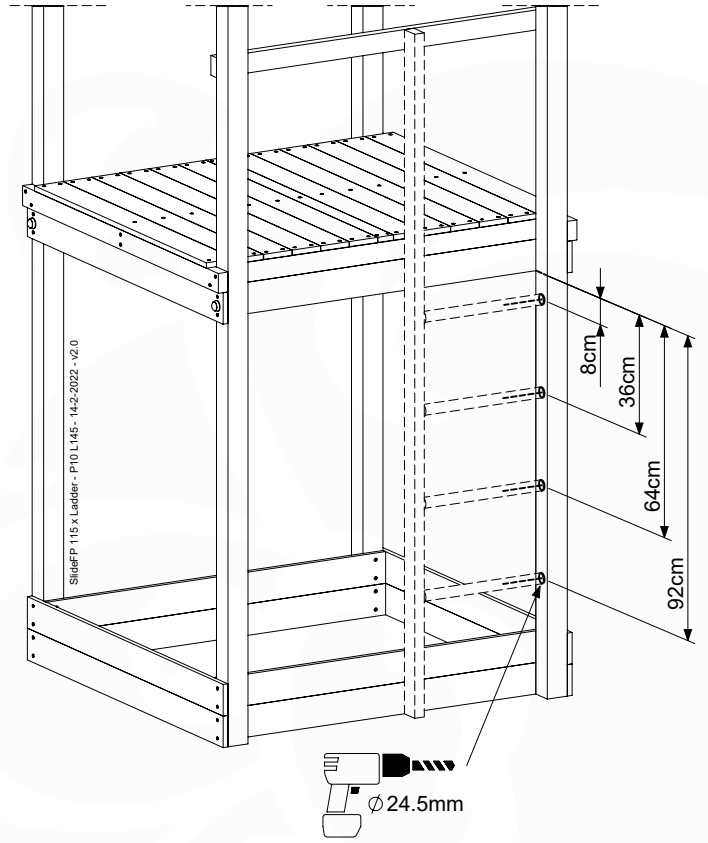

15-2

15-3

4 x
022 835

80

80

45

45