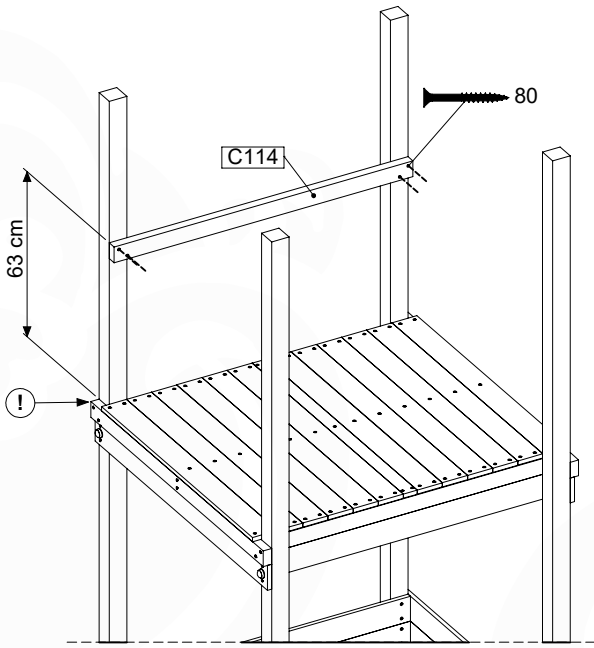

15-2

15-3

4 x
022 835

80

80

45

45