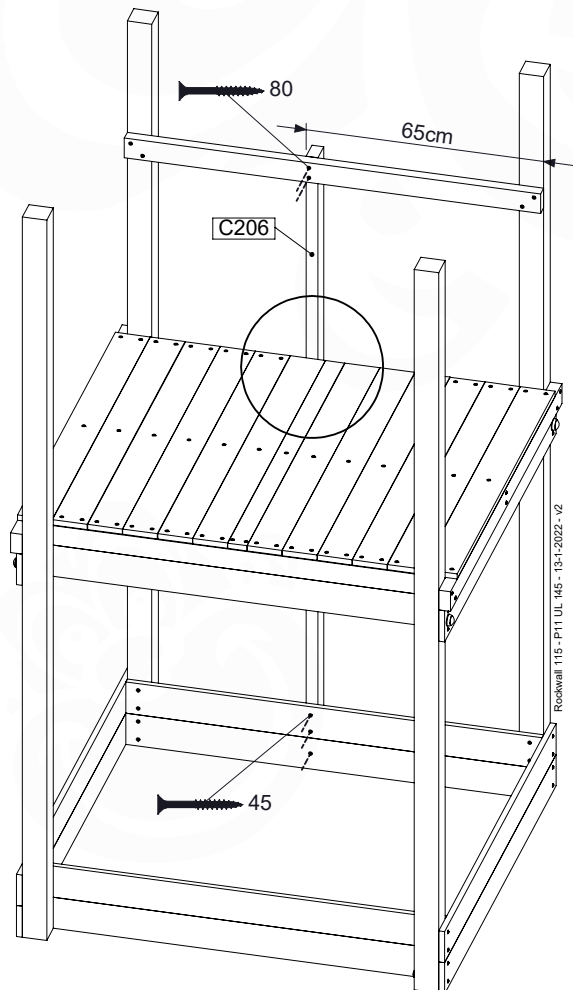

09-1

Rockwall 115 - P11 UL 145 - 13-1-2022 - v2