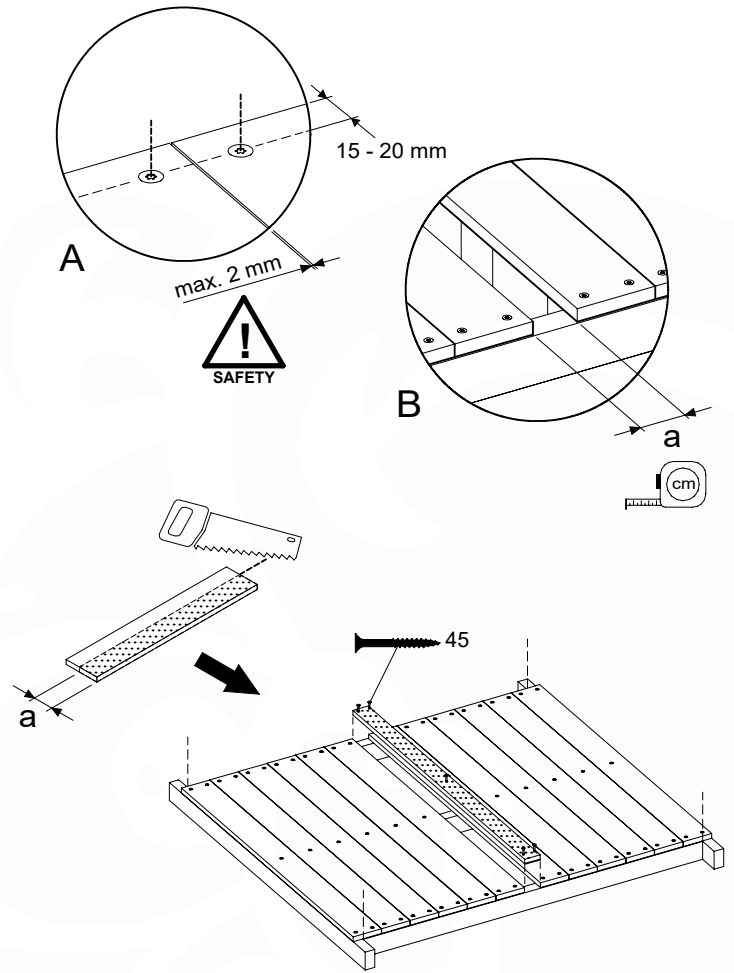

05c

05d

05e

06 Playground Foundation

FD05

07 Base Tower

BT14

	PartNo	PartName	QTY.
Hardware pack	001_406	Stealth Screw 8x45	6
	001_417	Stealth Screw 8x80	4
	002_220	Gap Point Screw T25 - 5x45	118
	002_223	Gap Point Screw T25 - 5x80	20
	022_31x	bpc-base version 3	8
	022_84x	bpc cover	8
Other	007_001	Ground-anchor	2
Timber	A240	Post 70x70 L2400	4
	C114	Beam 1140 mm	5
	D100	Board 1000 mm	14
	D114	Board 1140 mm	12

Base Tower NL - P21 - BT14 - 15-10-2021 - v2.1

07-1

07-2

07-3

07-4

08 Balustrade

BL04 (2x)

	PartNo	PartName	QTY.
Hardware Pack	002_220	Gap Point Screw T25 - 5x45	24
	002_223	Gap Point Screw T25 - 5x80	4
Timber	C114	Beam 1140 mm	1
	D65	Board 650 mm	6