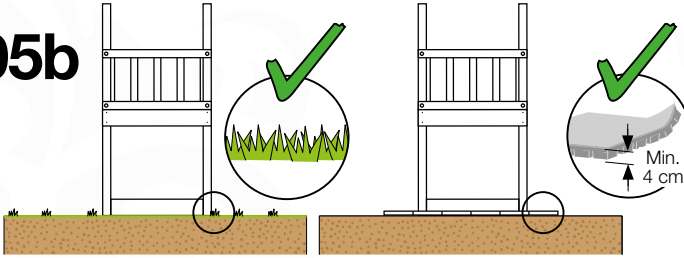

05c

05d

05e

06 Playground Foundation

FD05

07 Base Tower

BT14

	PartNo	PartName	QTY.
Hardware pack	001_406	Stealth Screw 8x45	6
	001_417	Stealth Screw 8x80	4
	002_220	Gap Point Screw T25 - 5x45	118
	002_223	Gap Point Screw T25 - 5x80	20
	022_31x	bpc-base version 3	8
	022_84x	bpc cover	8
Other	007_001	Ground-anchor	2
Timber	A240	Post 70x70 L2400	4
	C114	Beam 1140 mm	5
	D100	Board 1000 mm	14
	D114	Board 1140 mm	12