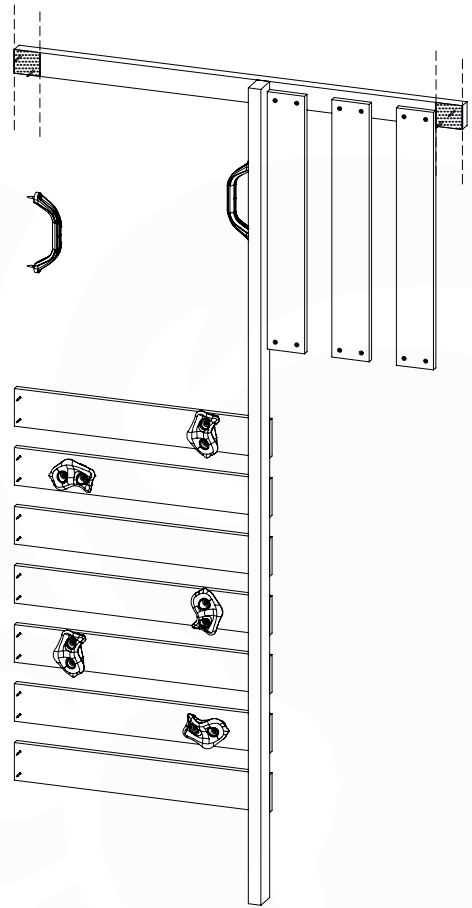

09 Rock Wall

RW09

	PartNo	PartName	QTY.
Hardware Pack	001_102	Washer Head Screw T40 M8x30	10
	002_220	Gap Point Screw T25 - 5x45	44
	002_223	Gap Point Screw T25 - 5x80	8
	003_010	M8 spring lock washer	10
	004_050	M8 22mm Drive in Nut	10
Other	022_50x	Climbing Rock	5
	120_102	Handgrip set (complete 2x)	1
Timber	C114	Beam 1140 mm	1
	C206	Beam 2060 mm	1
	D65	Board 650 mm	10

Rockwall 115 - P104 UL 145 - 13-1-2022 - v2