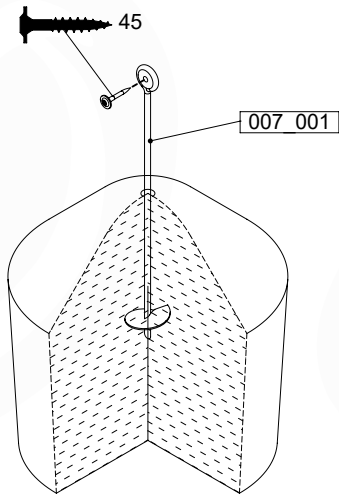

12 Ground Anchors

GA05

Parts:

Assembly Package Tower
194_300