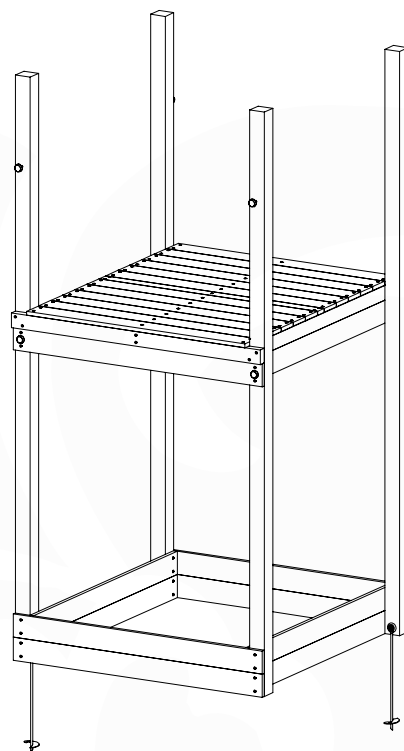

05c

05d

05e

06 Playground Foundation

FD05

07 Base Tower

BT14

	PartNo	PartName	QTY.
Hardware pack	001_406	Stealth Screw 8x45	6
	001_417	Stealth Screw 8x80	4
	002_220	Gap Point Screw T25 - 5x45	118
	002_223	Gap Point Screw T25 - 5x80	20
	022_31x	bpc-base version 3	8
	022_84x	bpc cover	8
Other	007_001	Ground-anchor	2
Timber	A240	Post 70x70 L2400	4
	C114	Beam 1140 mm	5
	D100	Board 1000 mm	14
	D114	Board 1140 mm	12

Base Tower NL - P21 - BT14 - 15-10-2021 - v2.1

07-1

07-2

07-3

07-4

08 Balustrade

BL04 (2x)

	PartNo	PartName	QTY.
Hardware Pack	002_220	Gap Point Screw T25 - 5x45	24
	002_223	Gap Point Screw T25 - 5x80	4
Timber	C114	Beam 1140 mm	1
	D65	Board 650 mm	6