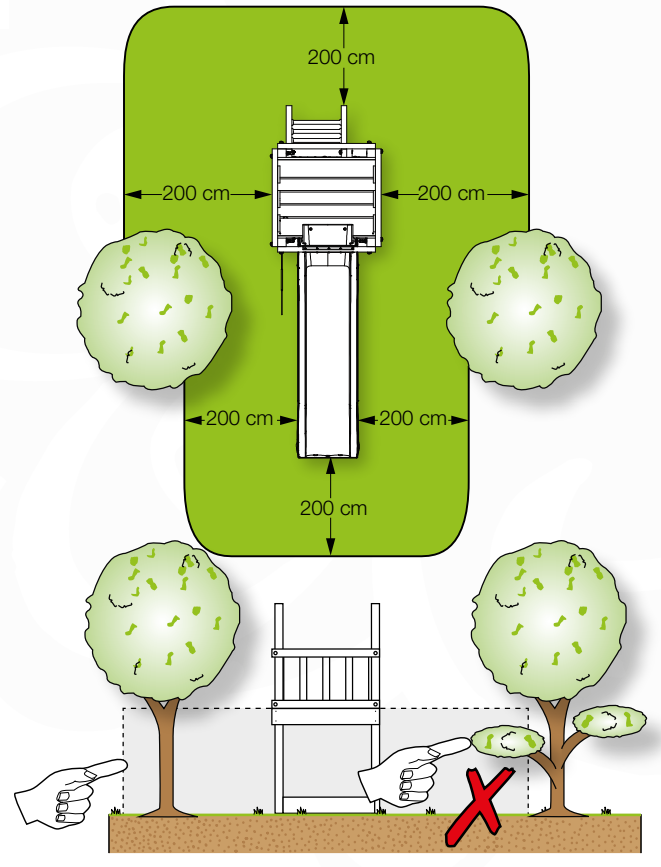

05c

05d

05e

06 Playground Foundation

FD05

07 Base Tower

BT14

	PartNo	PartName	QTY.
Hardware pack	001_406	Stealth Screw 8x45	6
	001_417	Stealth Screw 8x80	4
	002_220	Gap Point Screw T25 - 5x45	118
	002_223	Gap Point Screw T25 - 5x80	20
	022_31x	bpc-base version 3	8
	022_84x	bpc cover	8
Other	007_001	Ground-anchor	2
Timber	A240	Post 70x70 L2400	4
	C114	Beam 1140 mm	5
	D100	Board 1000 mm	14
	D114	Board 1140 mm	12