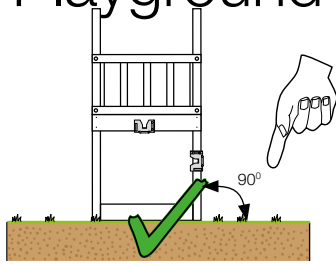

05 Safe Playground

05a