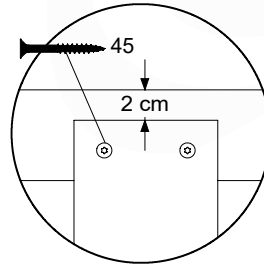

08-1

Balustrade 120 - P06 T - 8-10-2021 - v1.1