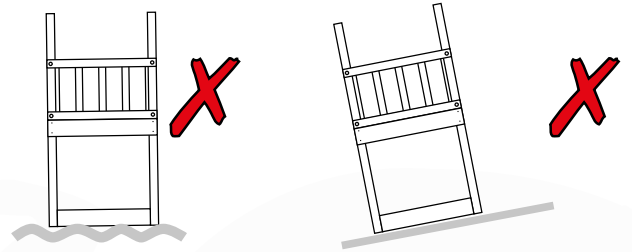

05 Safe Playground

05a