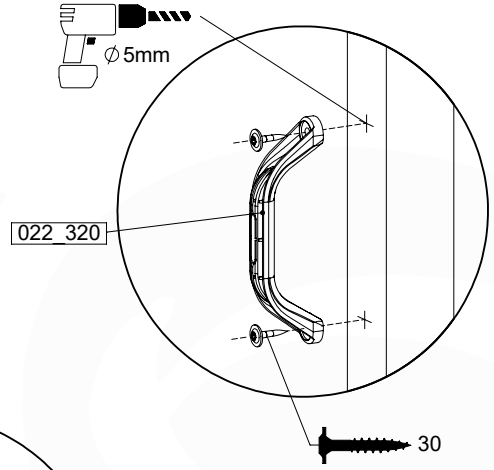

15-4

**Fireman's Pole (201_275)
040_335 Part 2**

16 Accessories

AC01

(194_119)

	PartNo	PartName	QTY.
Hardware Pack	001_406	Stealth Screw 8x45	1
	002_041	Dome head screw 4.5 x 20 mm	3
	002_042	Dome head screw 3.5 x 13mm	4
	002_219	Gap Point Screw T25 - 5x30	2
Other	022_300	Steering Wheel	1
	022_800	Rail P/T 105	1
	022_910	Sandpad	1
	103_901	Logo ID Plate	1
	104_107	Tool Set Climbing Units	1
	120_024	Tower Flag	1
	122_302	Telescope	1

Accessory set - P02-29-9-2021 - v4