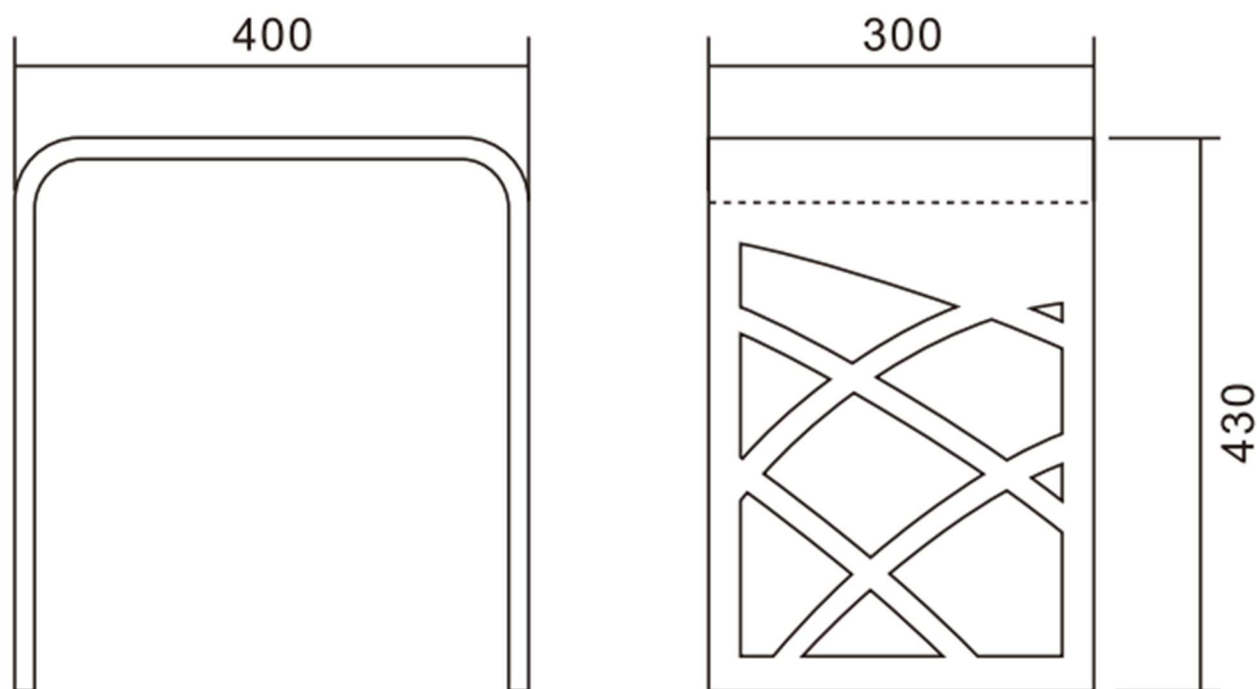

SOLIDCAST

VI-40

Colour: Matte white solid composite stool

H/L/D: 43/40/30 cm.

Weight: 8 kg. net.

The stool can withstand direct water impact