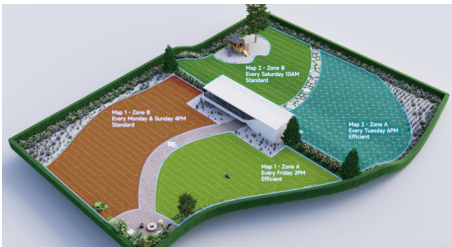

### Dual Maps & Multiple Zones in One Mower

Mova 1000/600 offers dual-map management for separate yards, allowing customizable care with multi-zone and no-go zone options via the MOVAhome App.