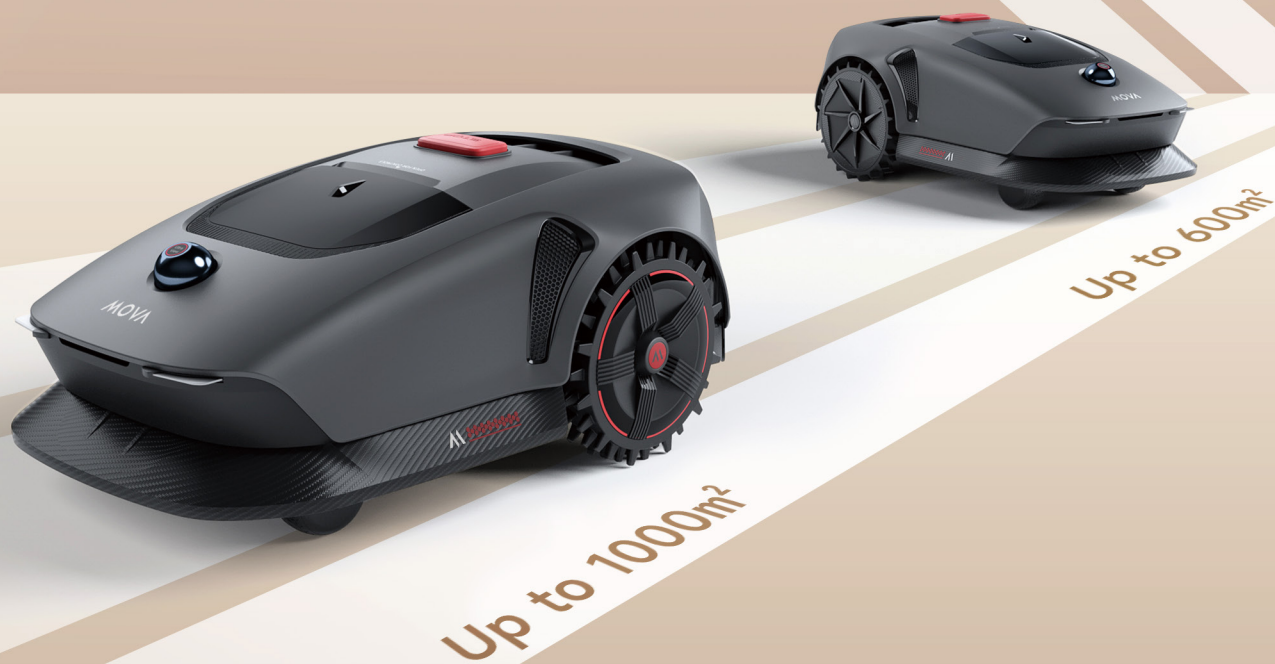

## Mova 1000 & Mova 600

Enjoy the grace of wire-free mowing

UltraView™ Environmental Sensing Technology

Easy and Fast Wire-Free Setup

Smart Obstacle Avoidance

Efficient Systematic U-Shaped Cutting

Quiet Operation

Quick and Accurate Mapping

Enhanced Mobility with Off-Road Wheels

Smart App Assistant for Map & Mowing Management

### Ultra Sensing, Ultra Simple

Mova 1000/600 features high-precision with exceptional environmental sensing, making it easy to maintain a neat and tidy yard without complicated boundary setups.

### Highly Mobile, Durable, and Lawn-Friendly

Mova 1000's durable off-road wheels deliver superior traction, minimizing slipping and lawn damage for a smoother mowing experience.