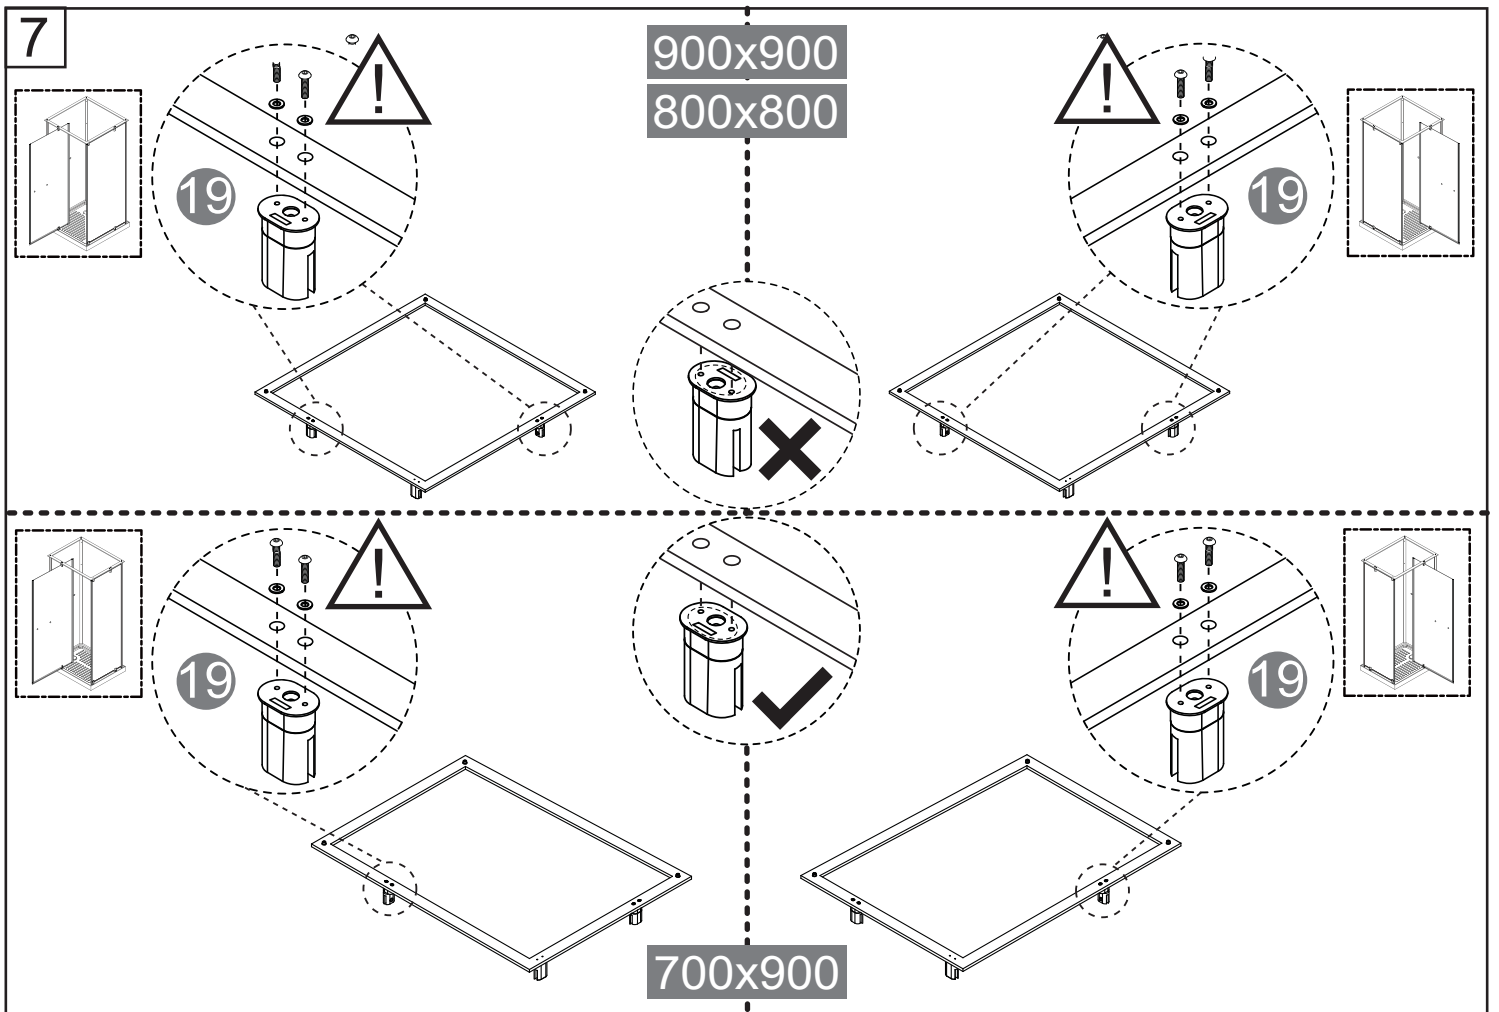

Measurement:

**2015-
2040mm**

Model	A	B
90x90	900mm	900mm
80x80	800mm	800mm
70x90 (reversible)	700/900mm	900/700mm

Exploded View:

Exploded View:

1

900x900
800x800

700x900

2

900x900
800x800

x 2

700x900

700x900

5

6

900x900
800x800

900x900
800x800

700x900

10

11

12

13

14

15