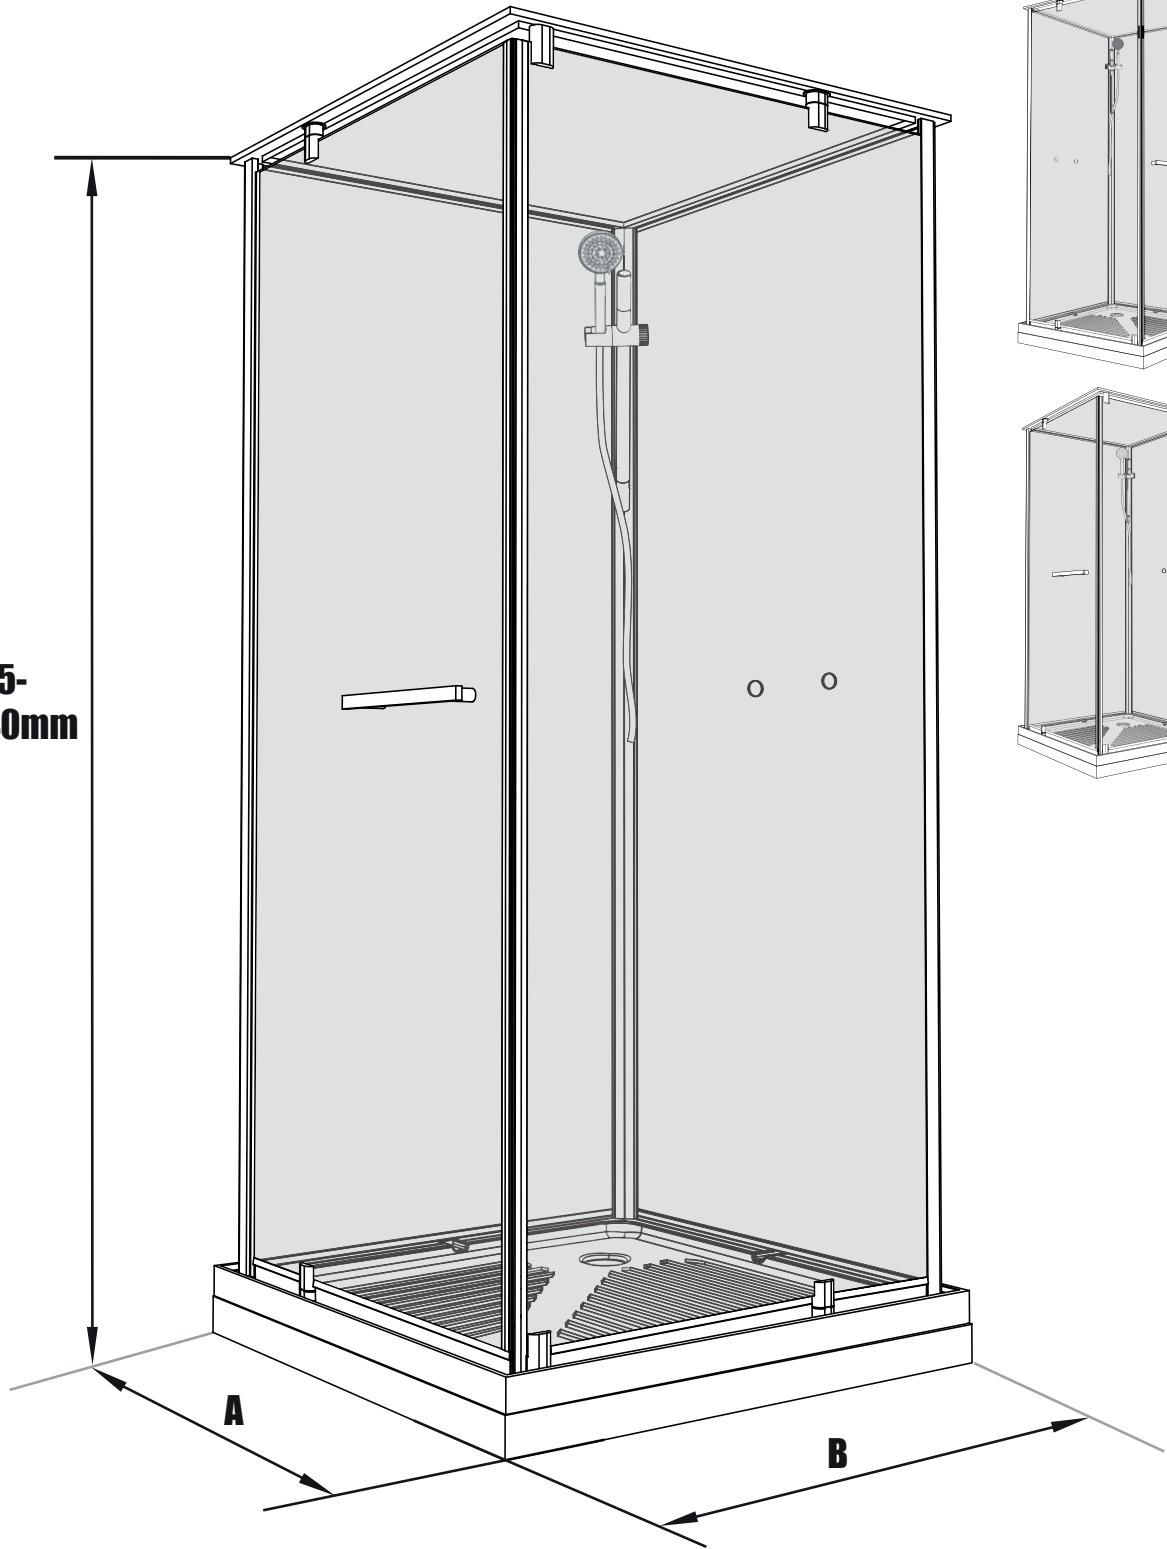

NORO®

Ocean

Komma igång/ Getting started:

	This product fulfils the EN14428 standard		Goggles are recommended to protect the eyes
	All glass used are tempered security glass		Caution: Always Handle Glass With Care! Always protect the edges and corners of the glass when assembling.
	2 people are recommended to assemble this shower enclosure		Gloves are recommended to prevent slippery on glass

Measurement:

**2015-
2040mm**

Model	A	B
90x90	900mm	900mm
80x80	800mm	800mm
70x90 (reversible)	700/900mm	900/700mm

Exploded View:

Exploded View:

1

900x900
800x800

700x900

2

900x900
800x800

x 2

700x900

700x900

5

6

900x900
800x800

900x900
800x800

700x900

10

11

12

13

14

15