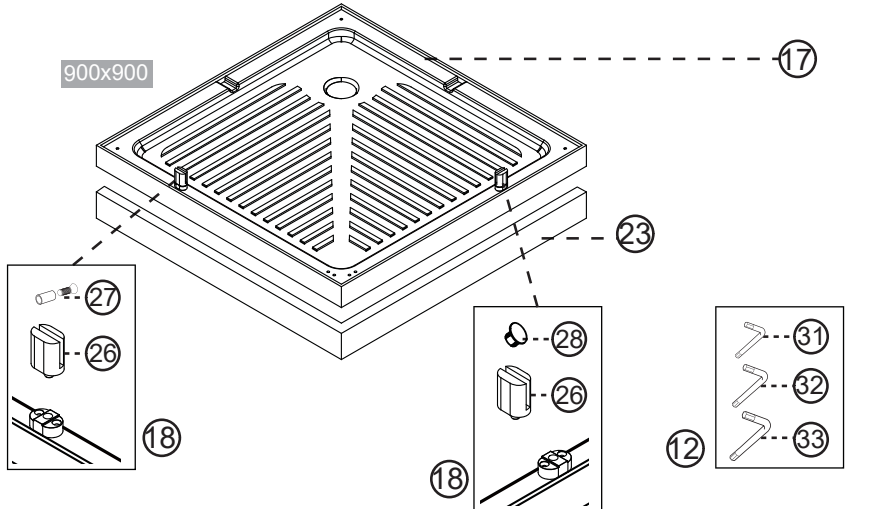

NORO®

Ocean

Komma igång/ Getting started:

	This product fulfils the EN14428 standard		Goggles are recommended to protect the eyes
	All glass used are tempered security glass		Caution: Always Handle Glass With Care! Always protect the edges and corners of the glass when assembling.
	2 people are recommended to assemble this shower enclosure		Gloves are recommended to prevent slippery on glass

Nödvändiga verktyg/ Tools Needed:

Monteringssats/ Accessory bag:

<p>5</p>  <p>x 1</p>	<p>7</p>  <p>x 1</p>	<p>9</p>  <p>x 1</p>	<p>11</p>  <p>x 2</p>	<p>12</p>  <p>M6X25 x 3</p>	<p>13</p>  <p>Plastic Washer Metal Washer x 3</p>
<p>15</p>  <p>800x800 700x900 900x900</p> <p>x 1/x 2</p>	<p>16</p>  <p>x 4</p>	<p>19</p>  <p>800x800 700x900 900x900</p> <p>x 1/x 2</p>	<p>20</p>  <p>800x800 700x900 900x900</p> <p>x 2/x 2</p>	<p>21</p>  <p>ST4X45 800x800 700x900 900x900</p> <p>x 0/x 1</p>	<p>22</p>  <p>ST5X25 800x800 700x900 900x900</p> <p>x 2/x 1</p>
<p>24</p>  <p>800x800 700x900 900x900</p> <p>x 1/x 0</p>	<p>25</p>  <p>ST4X35 800x800 700x900 900x900</p> <p>x 1/x 0</p>	<p>26</p>  <p>800x800 700x900 900x900</p> <p>x 1/x 2</p>	<p>27</p>  <p>800x800 700x900 900x900</p> <p>x 6/x 4</p>	<p>28</p>  <p>800x800 700x900 900x900</p> <p>x 0/x 2</p>	<p>29</p>  <p>PE-LD</p> <p>x 1</p>
<p>30</p>  <p>ST4X45 x 2</p>	<p>31</p>  <p>N3 x 1</p>	<p>32</p>  <p>N4 x 1</p>	<p>33</p>  <p>N5 x 1</p>	<p>37</p>  <p>x 1</p>	<p>38</p>  <p>Ø3.2 x 1</p>
<p>39</p>  <p>Ø6 700x900 x 1</p>	<p>40</p>  <p>x 1</p>				

Measurement:

**2015-
2040mm**

Model	A	B
90x90	900mm	900mm
80x80	800mm	800mm
70x90 (reversible)	700/900mm	900/700mm

Exploded View:

Exploded View:

1

900x900
800x800

700x900

2

900x900
800x800

x 2

700x900

700x900

5

6

900x900
800x800