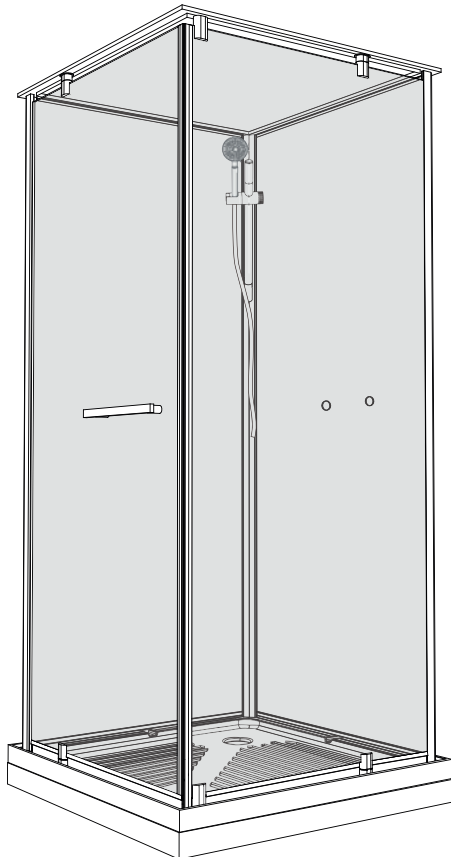

NORO®

Ocean

Komma igång/ Getting started:

	This product fulfils the EN14428 standard		Goggles are recommended to protect the eyes
	All glass used are tempered security glass		Caution: Always Handle Glass With Care! Always protect the edges and corners of the glass when assembling.
	2 people are recommended to assemble this shower enclosure		Gloves are recommended to prevent slippery on glass

Measurement:

**2015-
2040mm**

Model	A	B
90x90	900mm	900mm
80x80	800mm	800mm
70x90 (reversible)	700/900mm	900/700mm

Exploded View:

Exploded View:

1

900x900
800x800

700x900

2

900x900
800x800

x 2

700x900

700x900

5

6

900x900
800x800

900x900
800x800

700x900

10

11

12

13

14

15