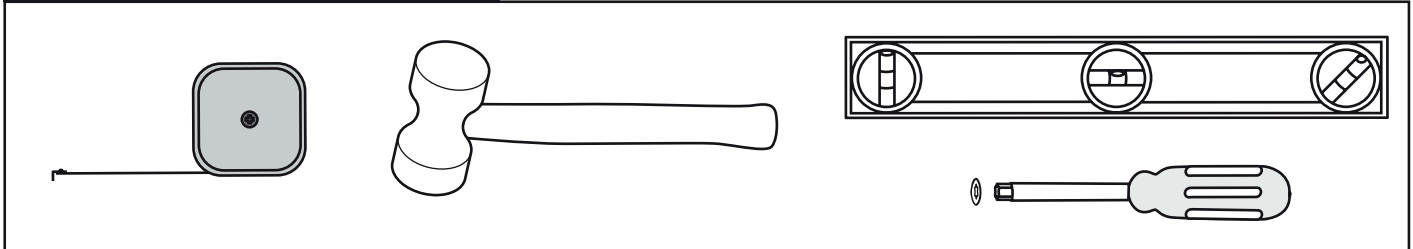

Komma igång/ Getting started:

	This product fulfils the EN14428 standard		Goggles are recommended to protect the eyes
	All glass used are tempered security glass		Caution: Always Handle Glass With Care! Always protect the edges and corners of the glass when assembling.
	2 people are recommended to assemble this shower enclosure		Gloves are recommended to prevent slippery on glass

Nödvändiga verktyg/ Tools Needed:

Monteringssats/ Accessory bag:

5 x 1	7 x 1	9 x 1	11 x 2	12 M6X25 x 3	13 Plastic Washer Metal Washer x 3
15 800x800 700x900 900x900 x 1/x 2	16 x 4	19 800x800 700x900 900x900 x 1/x 2	20 800x800 700x900 900x900 x 2/x 2	21 ST4X45 800x800 700x900 900x900 x 0/x 1	22 ST5X25 800x800 700x900 900x900 x 2/x 1
24 800x800 700x900 900x900 x 1/x 0	25 ST4X35 800x800 700x900 900x900 x 1/x 0	26 800x800 700x900 900x900 x 1/x 2	27 800x800 700x900 900x900 x 6/x 4	28 800x800 700x900 900x900 x 0/x 2	29 PE-LD x 1
30 ST4X45 x 2	31 N3 x 1	32 N4 x 1	33 N5 x 1	37 x 1	38 Ø3.2 x 1
39 Ø6 700x900 x 1	40 x 1