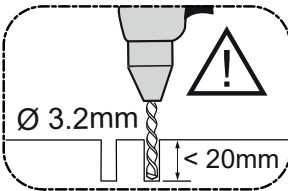

1

900x900
800x800

700x900

2

900x900
800x800

x 2

700x900

700x900