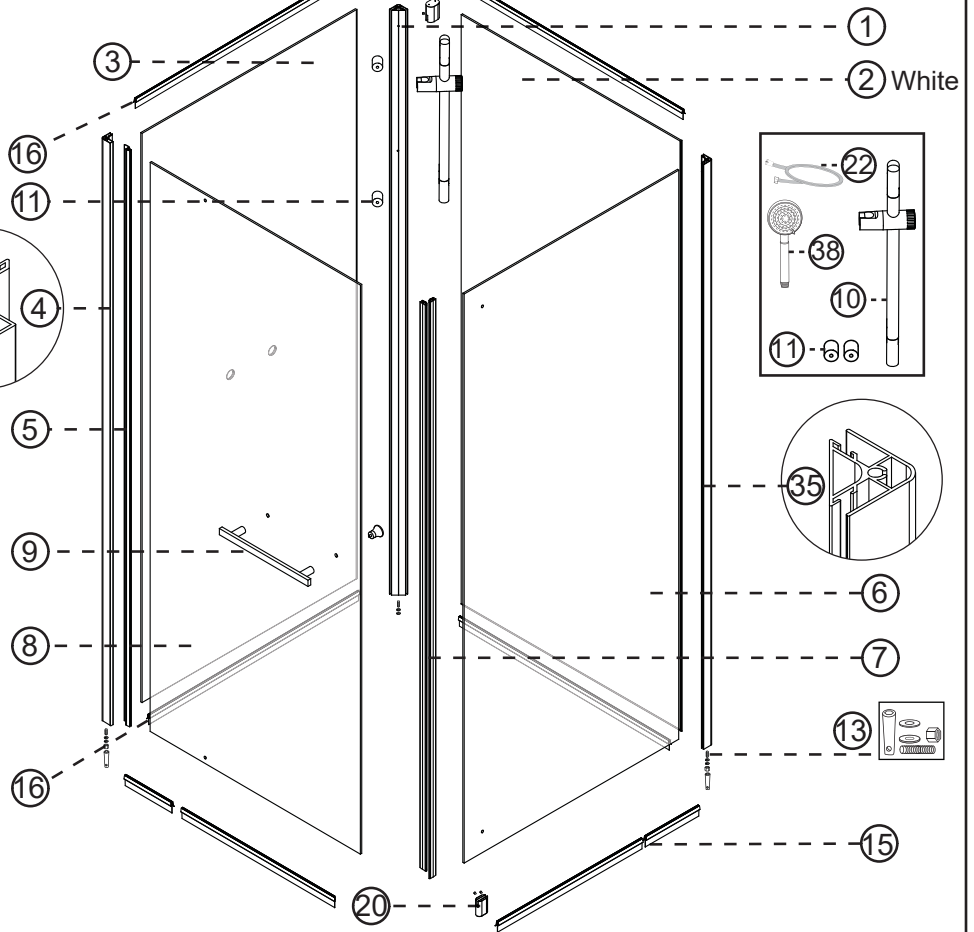

NORO®

Ocean

Komma igång/ Getting started:

	This product fulfils the EN14428 standard		Goggles are recommended to protect the eyes
	All glass used are tempered security glass		Caution: Always Handle Glass With Care! Always protect the edges and corners of the glass when assembling.
	2 people are recommended to assemble this shower enclosure		Gloves are recommended to prevent slippery on glass

Measurement:

**2015-
2040mm**

Model	A	B
90x90	900mm	900mm
80x80	800mm	800mm
70x90 (reversible)	700/900mm	900/700mm

Exploded View:

Exploded View:

1

900x900
800x800

700x900

2

900x900
800x800

x 2

700x900

700x900

5

6

900x900
800x800

900x900
800x800

700x900

10

11

12

13

14

15