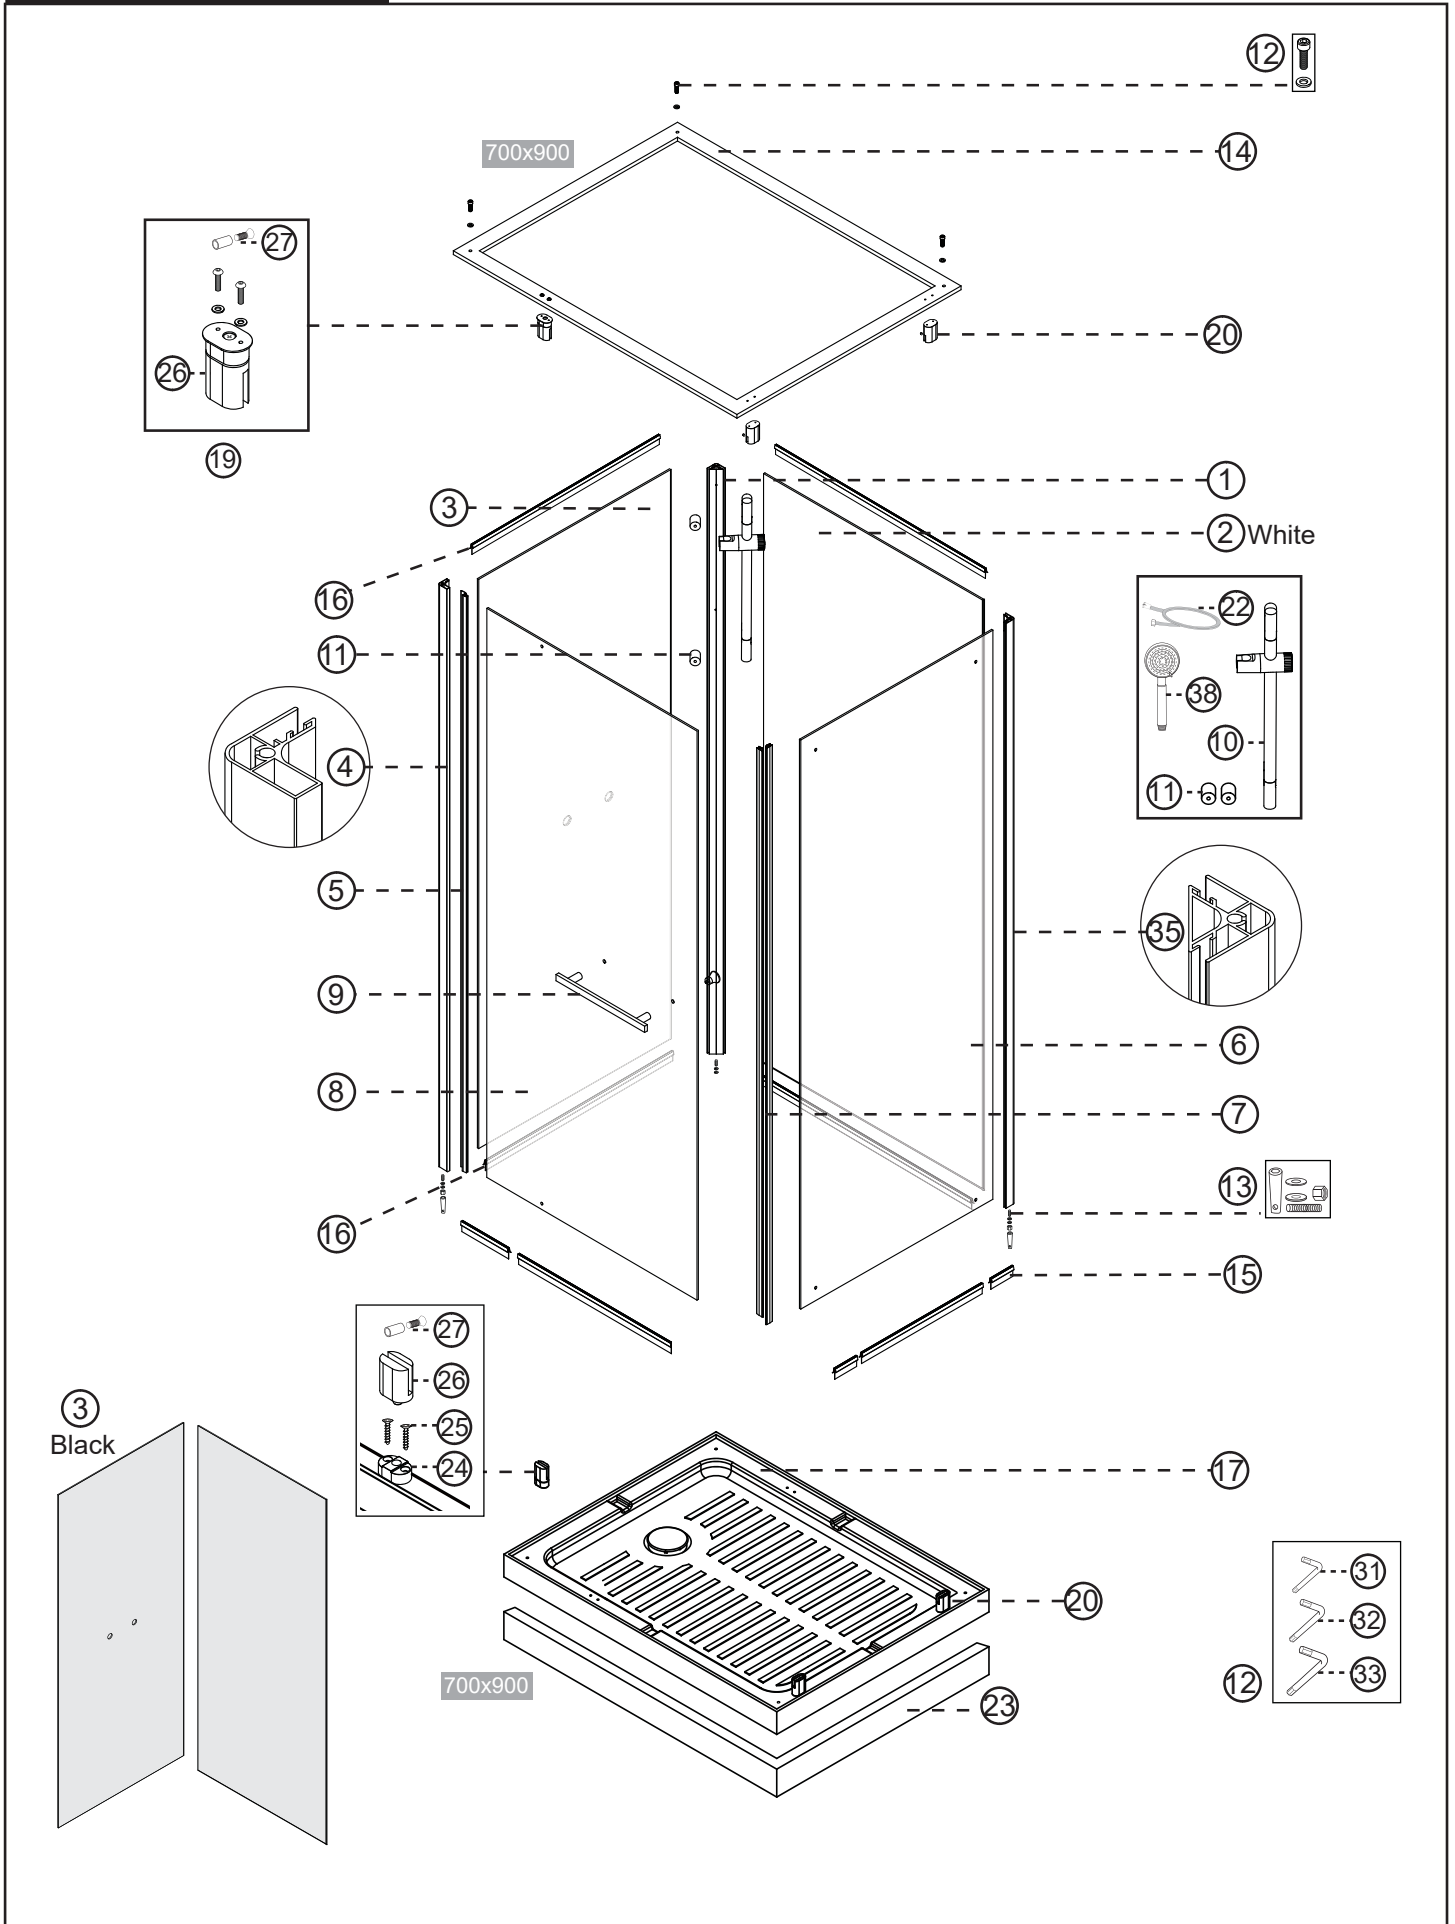

NORO®

Ocean

Komma igång/ Getting started:

	This product fulfils the EN14428 standard		Goggles are recommended to protect the eyes
	All glass used are tempered security glass		Caution: Always Handle Glass With Care! Always protect the edges and corners of the glass when assembling.
	2 people are recommended to assemble this shower enclosure		Gloves are recommended to prevent slippery on glass

Measurement:

**2015-
2040mm**

Model	A	B
90x90	900mm	900mm
80x80	800mm	800mm
70x90 (reversible)	700/900mm	900/700mm

Exploded View:

Exploded View:

1

900x900
800x800

700x900

2

900x900
800x800

x 2

700x900

700x900

5

6

900x900
800x800

900x900
800x800

700x900

10

11

12

13

14

15