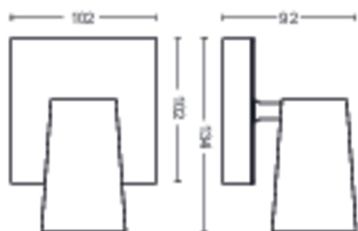

# PHILIPS

Spot

myLiving

PAISLEY

aluminium

50571/48/PN