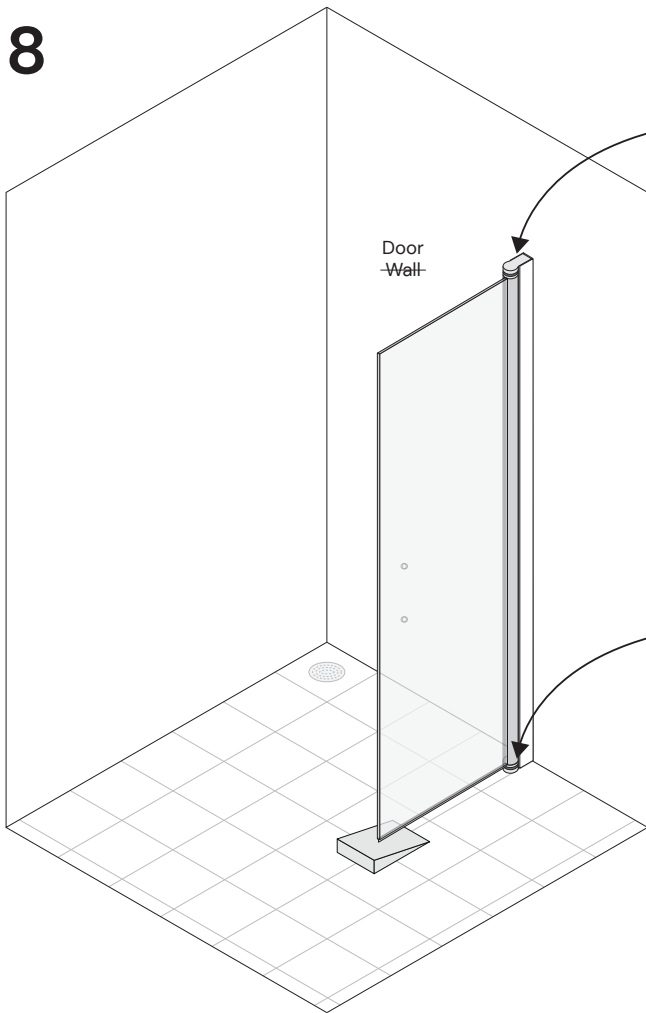

3

4

5

6

7

8

(SV) LÅS UPP: Skruva medurs tills det tar stopp.
 (EN) UNLOCK: Screw clockwise until it stops.

(SV) LÅS: Skruva moturs tills det tar stopp.
 (EN) LOCK: Screw anti-clockwise until it stops.