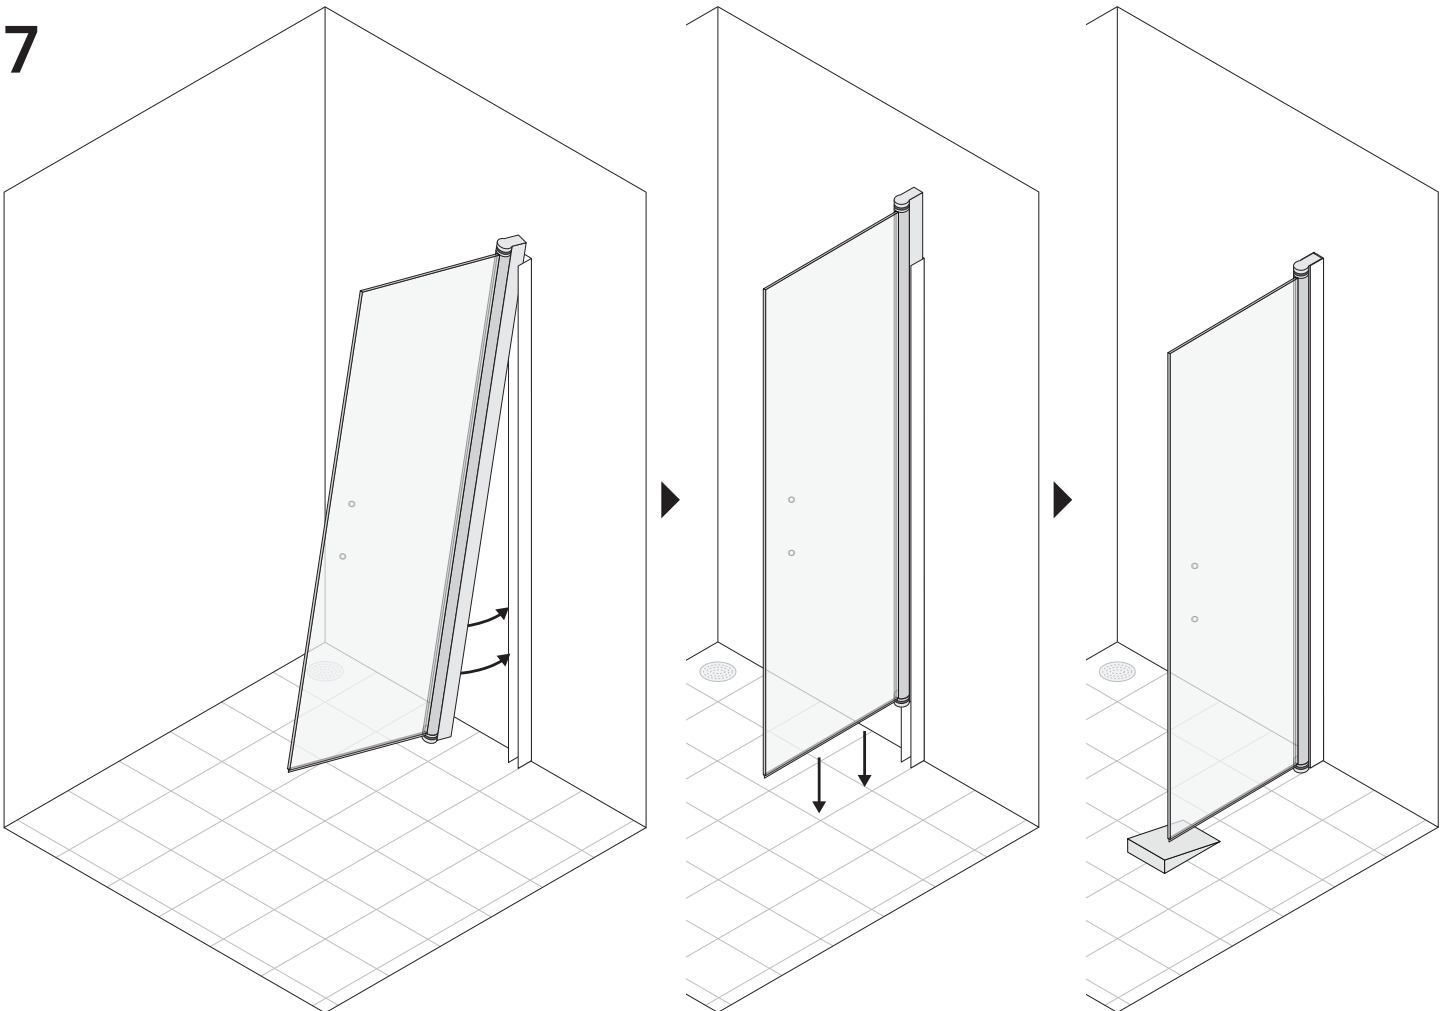

3

4

5

6

7

8

(SV) LÅS UPP: Skruva medurs tills det tar stopp.
 (EN) UNLOCK: Screw clockwise until it stops.

(SV) LÅS: Skruva moturs tills det tar stopp.
 (EN) LOCK: Screw anti-clockwise until it stops.