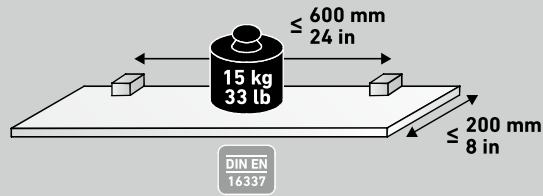

CUADRO

TOX
GERMANY

PZ 2  $\varnothing 4,5 \times 45$ mm
#10 x 1.8 in

 $\varnothing 6 \times 36$ mm
#8-10 x 1.4 in

$\varnothing 6$ mm
15/64 in

CUADRO-SET
sterling

designed in Germany

made in Taiwan

DOLLE

W-von-Siemens-Str. 13
69649 Gross-Rohrheim
Germany

Width x height = 95 x 220mm