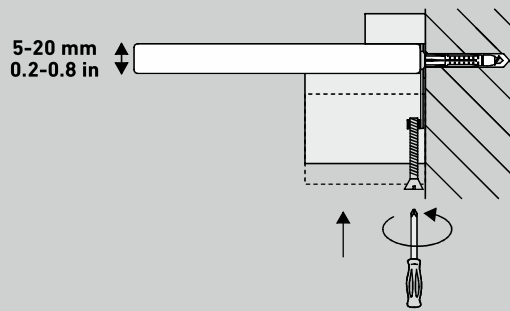

CUADRO

TOX
GERMANY

PZ 2  $\varnothing 4,5 \times 45$ mm
#10 x 1.8 in

 $\varnothing 6 \times 36$ mm
#8-10 x 1.4 in

$\varnothing 6$ mm
15/64 in

CUADRO-SET
sterling

designed in Germany

made in Taiwan

DOLLE

W-von-Siemens-Str. 13
69649 Gross-Rohrheim
Germany

Width x height = 95 x 220mm