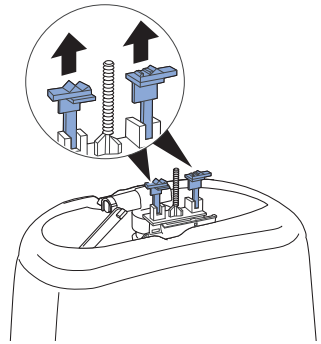

4 / 2 l

Water drop icon → +/-

± 0,25 L		± 0,25 L	
Water drop icon / L	Scale (cm)	Water drop icon / L	Scale (cm)
2,0	0,5	3,0	0,0
2,0	0,5	3,5	0,5
2,0	0,5	4,0	1,5
3,0	2,0	6,0	5,0
2,0	0,5	8,0	9,0
3,0	2,5	8,0	9,0

Water drop icon

4

1

2

3

5

1

2