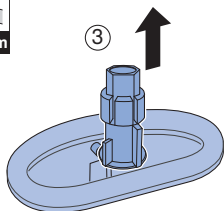

1

1

12 mm

2

2

1

2

3

4 / 2 l

Water drop icon → +/-

± 0,25 L		± 0,25 L	
Water drop icon / L	Scale (cm)	Water drop icon / L	Scale (cm)
2,0	0,5	3,0	0,0
2,0	0,5	3,5	0,5
2,0	0,5	4,0	1,5
3,0	2,0	6,0	5,0
2,0	0,5	8,0	9,0
3,0	2,5	8,0	9,0