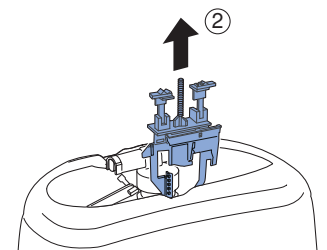

1

1

12 mm

2

2

1

2

3

4 / 2 l

Water drop icon → +/-

± 0,25 L		± 0,25 L	
Water drop icon / L	Scale (cm)	Water drop icon / L	Scale (cm)
2,0	0,5	3,0	0,0
2,0	0,5	3,5	0,5
2,0	0,5	4,0	1,5
3,0	2,0	6,0	5,0
2,0	0,5	8,0	9,0
3,0	2,5	8,0	9,0