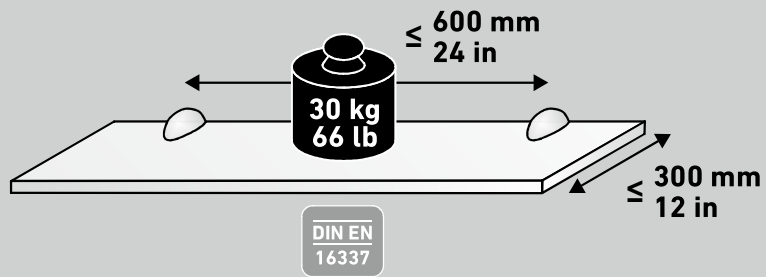

ARA

TOX
GERMANY

PZ 2 $\varnothing 5,5 \times 70$ mm
#12x2.8 in

$\varnothing 10 \times 60$ mm
#12-14x2.4 in

$\varnothing 10$ mm
25/64 in

ARA-SET
cromo

made in Taiwan

designed in Germany