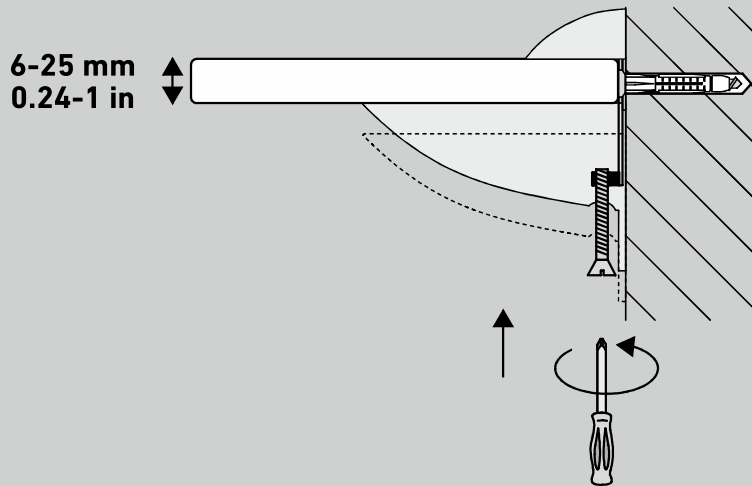

ARA

TOX
GERMANY

PZ 2 $\varnothing 5,5 \times 70$ mm
#12x2.8 in

$\varnothing 10 \times 60$ mm
#12-14x2.4 in

$\varnothing 10$ mm
25/64 in

ARA-SET
cromo

made in Taiwan

designed in Germany