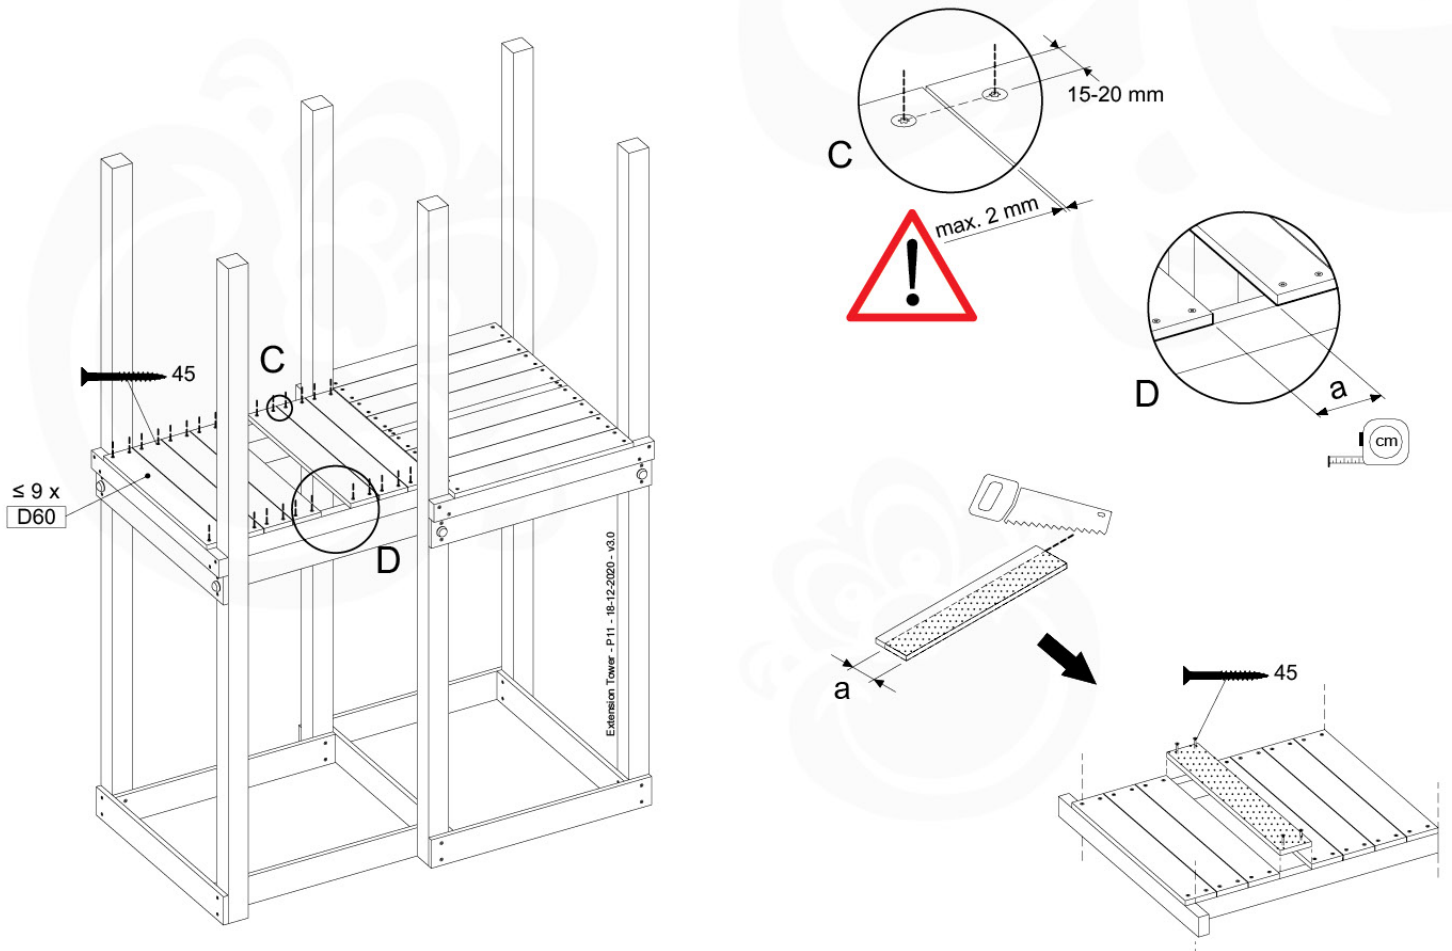

Base Tower - P10 - BT03 - 18-12-2020 - v3.0

07-1

07-2

07-3

08 Extension Tower

ET01

(194_100)

	PartNo	PartName	QTY.
Hardware Pack 100_600	001_406	Stealth Screw 8x45	4
	002_220	Gap Point Screw T25 - 5x45	60
	002_223	Gap Point Screw T25 - 5x80	12
Other	007_001	Ground-anchor	2
Hardware Pack 100_600	022_31x	bpc-base version 3	2
	022_84x	bpc cover	2
Wood	A200	Post 70x70 L2000	2
	C74	Beam 740 mm	3
	D60	Board 600 mm	9
	D74	Board 740 mm	6

Extension Tower - P02 - ET01 - 18-12-2020 - v3.0

Figure 08-1 Extension Tower

08-1

08-2

08-3

09 Balustrade (1x)

BL01

(194_101)