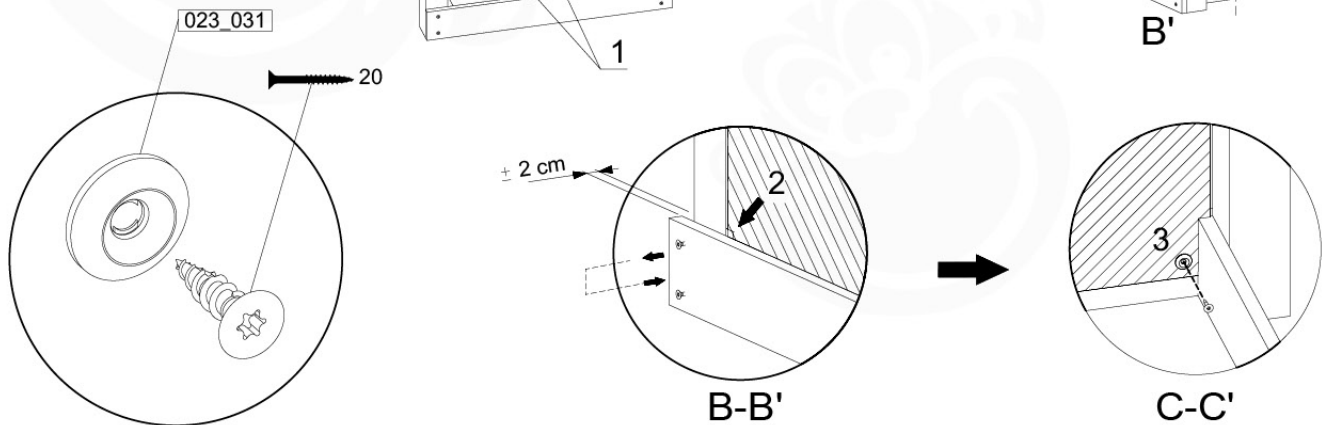

12-4

REAR OF CUTTING PAGE

12-5

12-6

13 Ladder

LA02

(194_103)

	PartNo	PartName	QTY.
Hardware Pack 100_603	001_404	Stealth Screw 8x30	4
	002_219	Gap Point Screw T25 - 5x30	4
	002_220	Gap Point Screw T25 - 5x45	6
	002_223	Gap Point Screw T25 - 5x80	4
Other	005_03x	Ladder Rung Y/B/G/R	3
	005_522	Connection Bracket Mini Market	2
	022_835	Rung Cap	6
	120_102	Handgrip set (2x Complete)	1
Wood	C74	Beam 740 mm	1
	C130	Beam 1300 mm	2