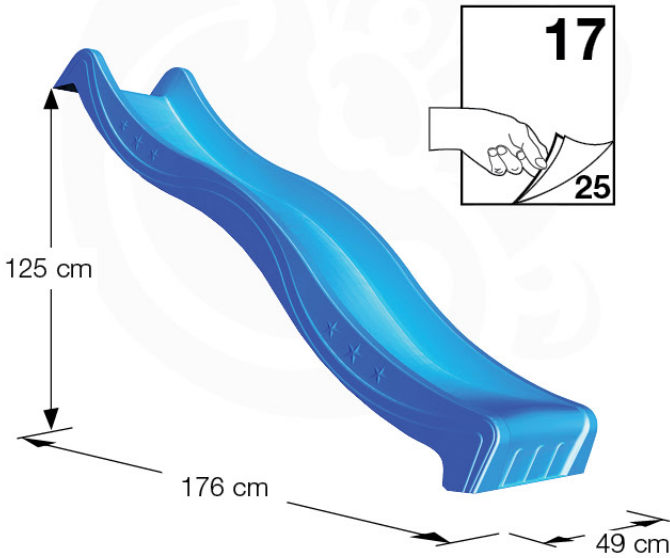

16 Add-on

Wavy Star Slide XL

- 324_100 Yellow
- 324_200 Blue
- 324_300 Green
- 324_400 Red
- 324_500 Fuchsia
- 324_600 Dark Green