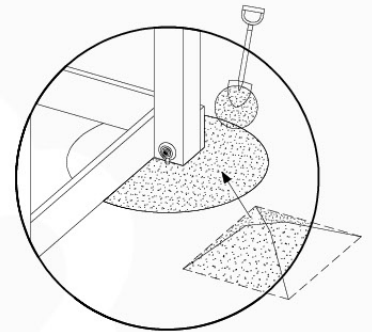

GA02

Parts:

Assembly Package Tower
194_100

Tower Anchors - P03 - 3-3-2021 - v3

15-1

15-2

40 L / 80 kg

24h ↓