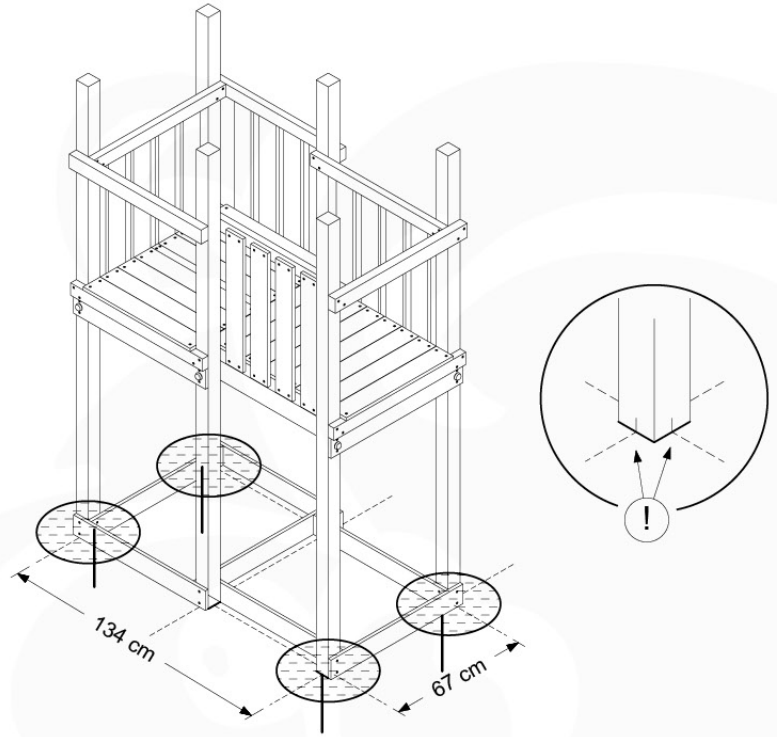

Foundation Plan - P03 - 27-1-1-2020 - V3