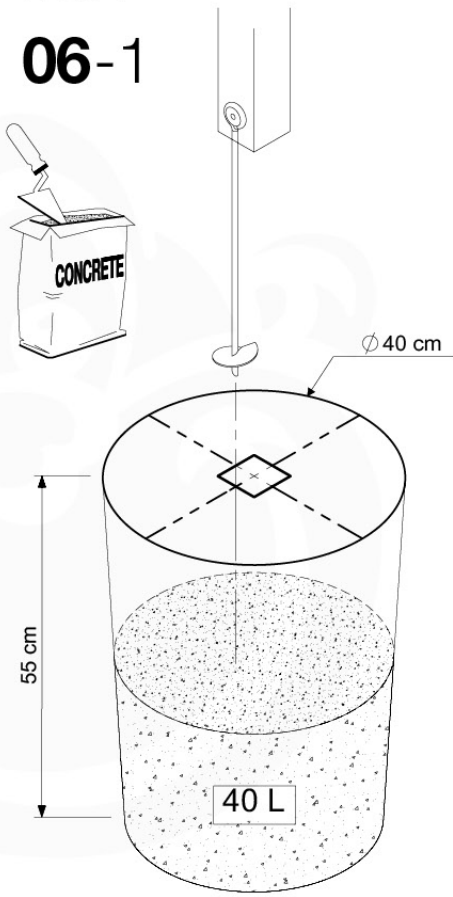

06 Playground Foundation

FD02

06-1