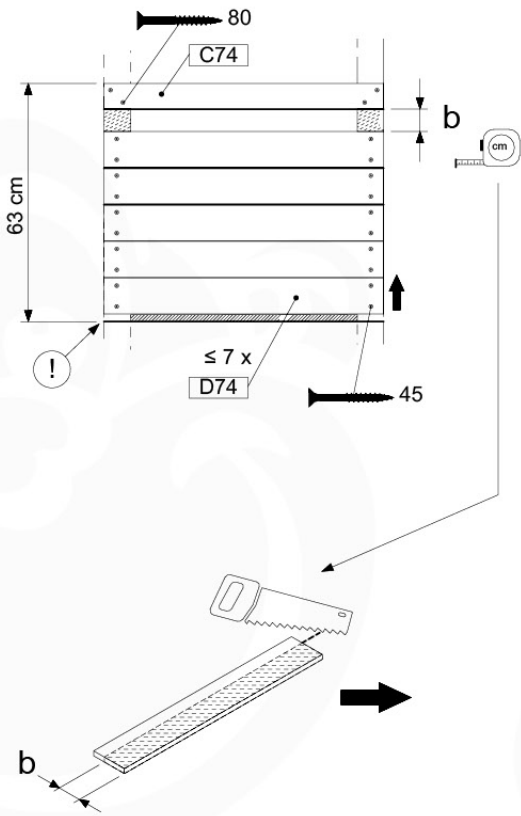

11-2

Playhouse Walls - P04 - 8-1-2021 - v3