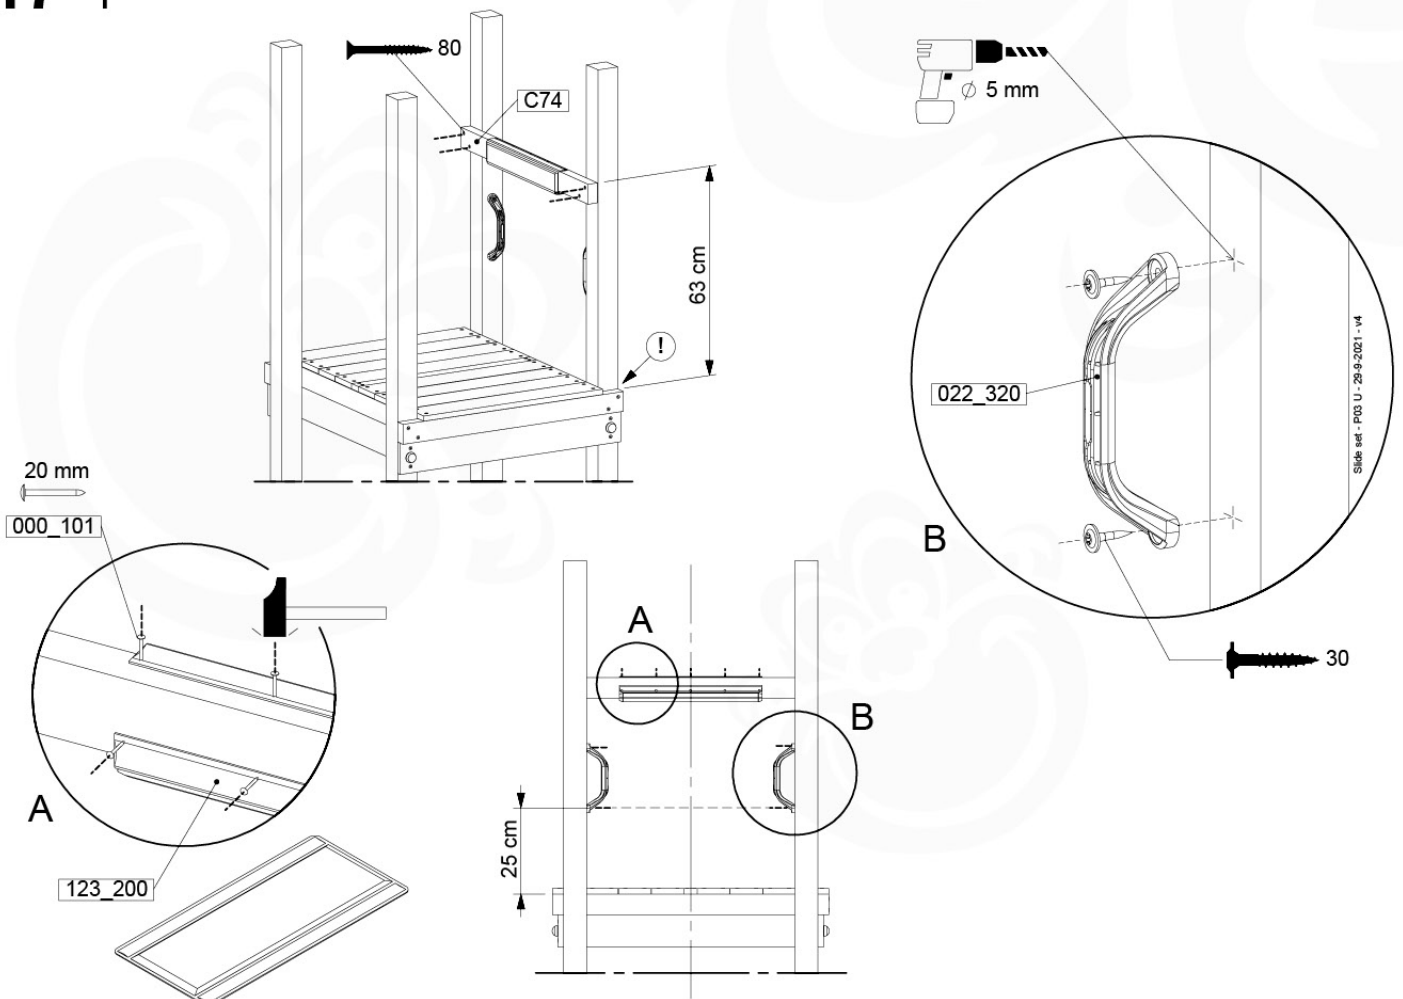

17-1

Slide set - P03 U - 29-9-2021 - v4