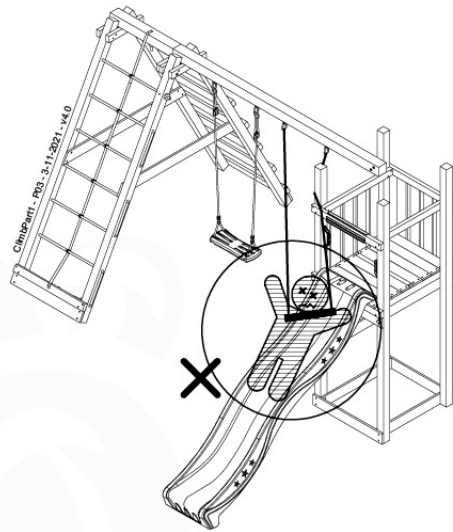

26-Oct-2021

04 Product ID

05 Safe Playground Planning

05-1

05-2

05-3

05-4

05-5

05-6

06

	PartNo	PartName	QTY.
Hardware Pack	001_406	Stealth Screw 8x45	2
	001_417	Stealth Screw 8x80	8
	001_422	Stealth Screw 8x137	6
	002_220	Gap Point Screw T25 - 5x45	43
	002_223	Gap Point Screw T25 - 5x80	45
	002_301	Dry Wall Screw PH2 3.9 x 40 mm	7
Other	005_528	Swing Beam Bracket 7x7	2
	005_529	Swing Beam Bracket 9x9	2
	007_001	Ground-anchor	2
	020_317	Rope Polyester 16mm Green 3.4m	1
	020_318	Rope Polyester 16mm Green 8.1m	1
	022_455	Rope Cross Connector Egg	7
	023_031	Finishing Washer GPS 5.0	4
	101_003	Swing hook with Carabiner	4