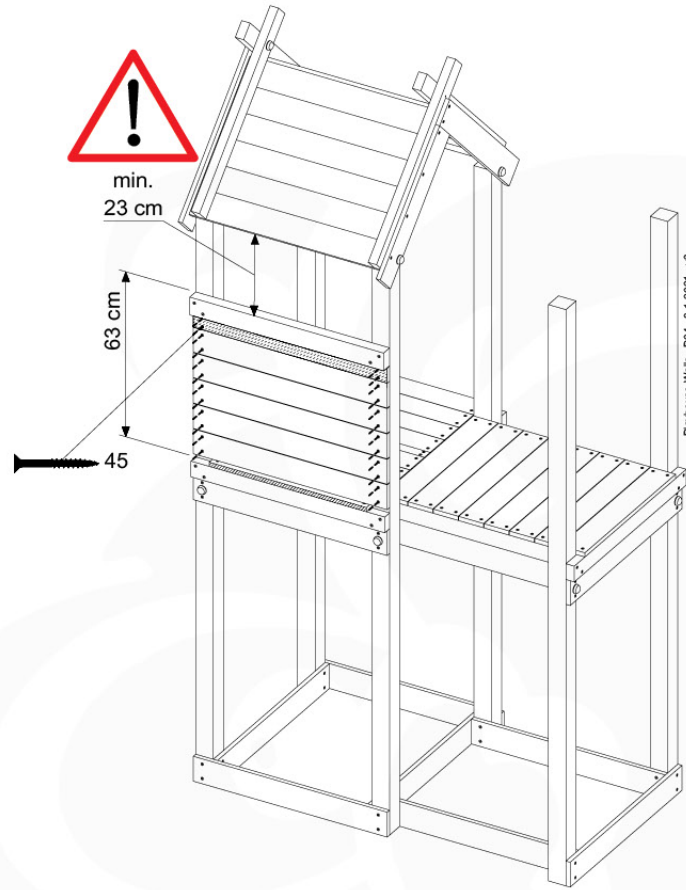

11-2

Playhouse Walls - P04 - 8-1-2021 - v3