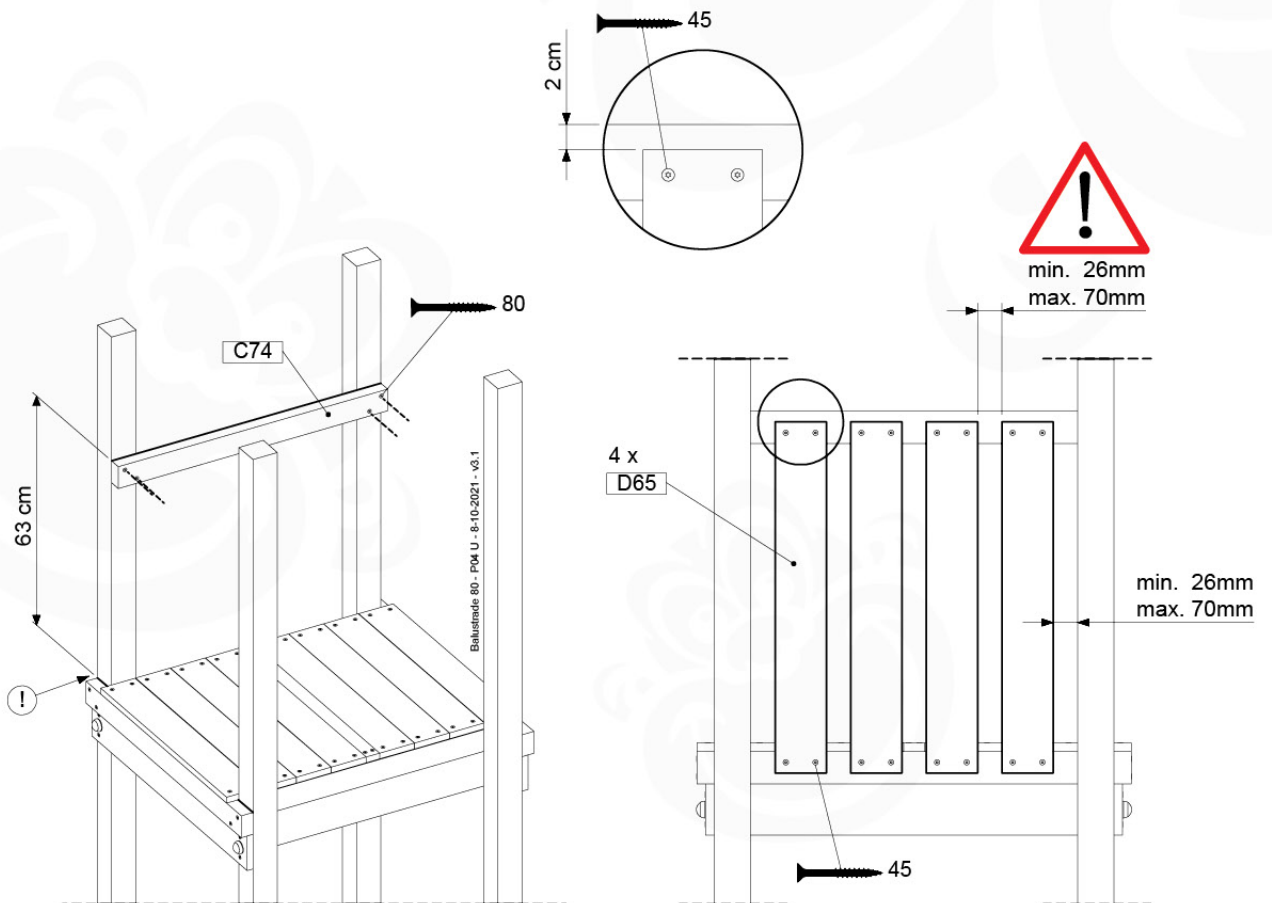

09 Balustrade (1x)

BL01

(194_101)

	PartNo	PartName	QTY.
Hardware Pack 100_601	002_220	Gap Point Screw T25 - 5x45	16
	002_223	Gap Point Screw T25 - 5x80	4
Wood	C74	Beam 740 mm	1
	D65	Board 650 mm	4

Balustrade 80 - PO2 U - 8-10-2021 - v3.1

09-1