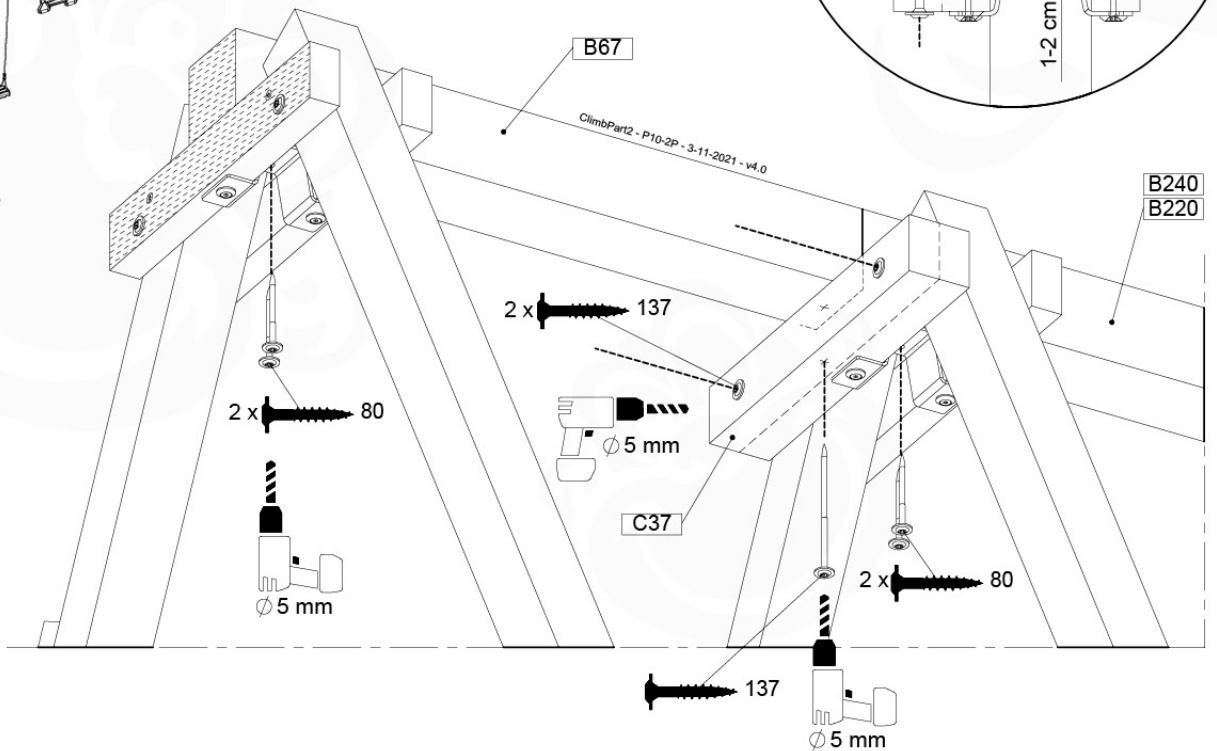

B240
B220

B67

2 positions

B67

ClimbPart2 - P10-2P - 3-11-2021 - v4.0

2 x 137

2 x 80

Ø 5 mm