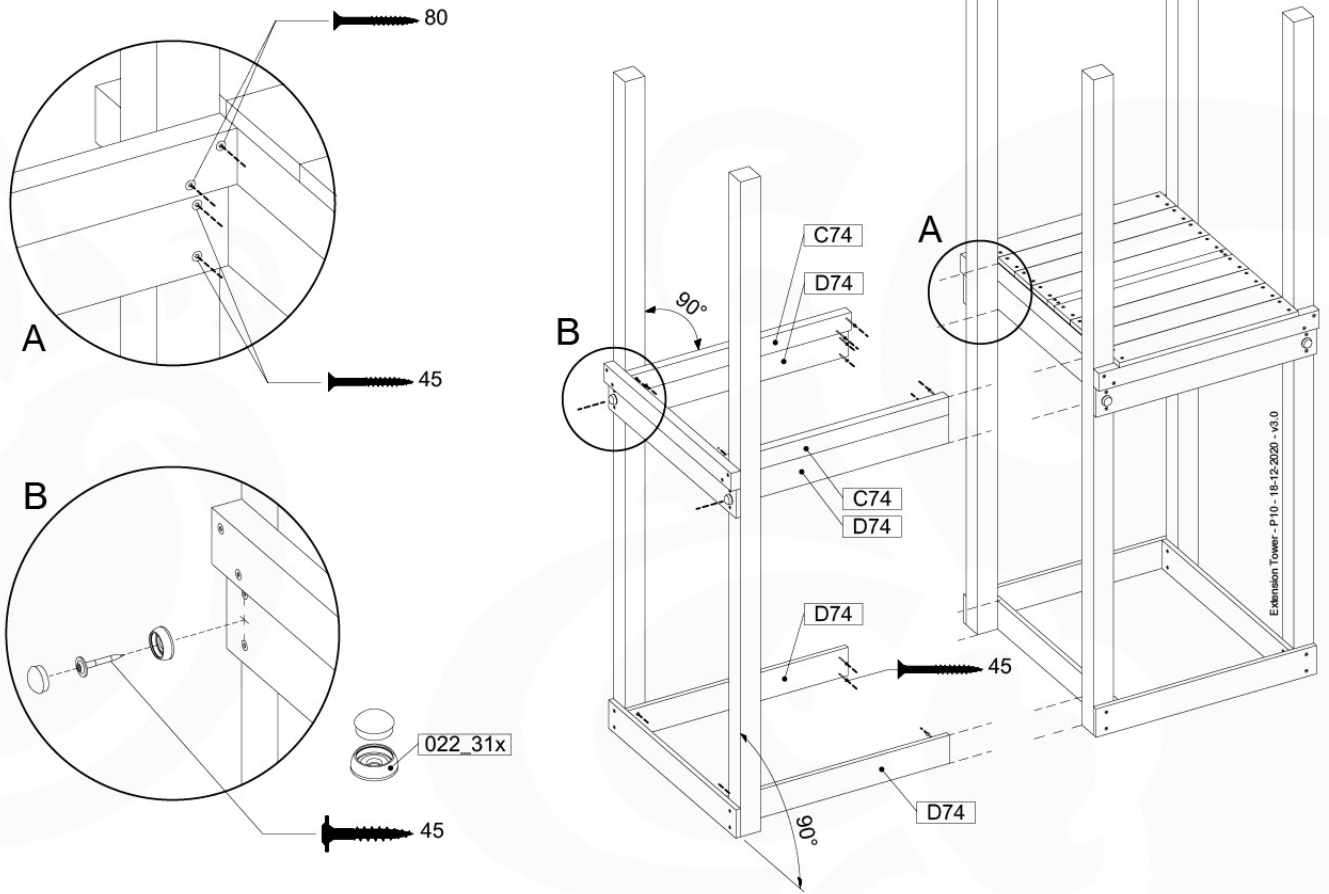

Base Tower - P10 - BT03 - 18-12-2020 - v3.0

07-1

07-2

07-3

08 Extension Tower

ET01

(194_100)

	PartNo	PartName	QTY.
Hardware Pack 100_600	001_406	Stealth Screw 8x45	4
	002_220	Gap Point Screw T25 - 5x45	60
	002_223	Gap Point Screw T25 - 5x80	12
Other	007_001	Ground-anchor	2
Hardware Pack 100_600	022_31x	bpc-base version 3	2
	022_84x	bpc cover	2
Wood	A200	Post 70x70 L2000	2
	C74	Beam 740 mm	3
	D60	Board 600 mm	9
	D74	Board 740 mm	6

Extension Tower - P02 - ET01 - 18-12-2020 - v3.0

Figure 08-1 Extension Tower

08-1

08-2

08-3

09 Balustrade (1x)

BL01

(194_101)

	PartNo	PartName	QTY.
Hardware Pack 100_601	002_220	Gap Point Screw T25 - 5x45	16
	002_223	Gap Point Screw T25 - 5x80	4
Wood	C74	Beam 740 mm	1
	D65	Board 650 mm	4

Balustrade 80 - PO2 U - 8-10-2021 - v3.1