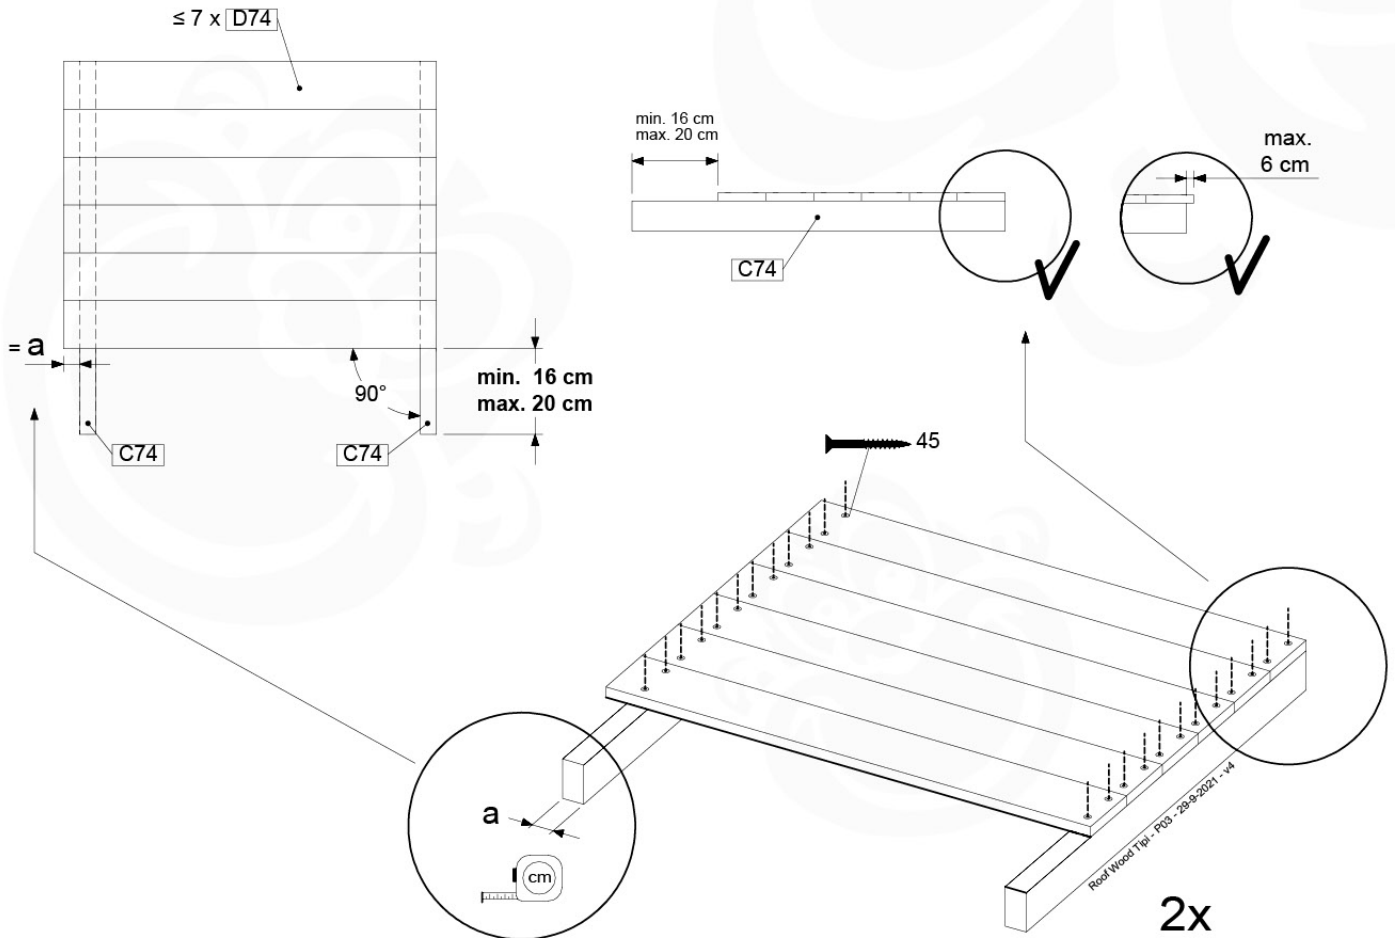

10 Roof Wooden Tipi

RF04

(194_110)

	PartNo	PartName	QTY.
Hardware Pack 100_608	001_411	Stealth Screw 8x60	6
	001_417	Stealth Screw 8x80	2
	002_220	Gap Point Screw T25 - 5x45	68
	002_223	Gap Point Screw T25 - 5x80	4
Other	022_31x	bpc-base version 3	6
	022_84x	bpc cover	6
Timber	C74	Beam 740 mm	4
	D56	Board L=(650 - board width) mm	2
	D65	Board 650 mm	2
	D74	Board 740 mm	14

Roof Wood Tipi - P02 - 20-9-2021 - v4

10-1