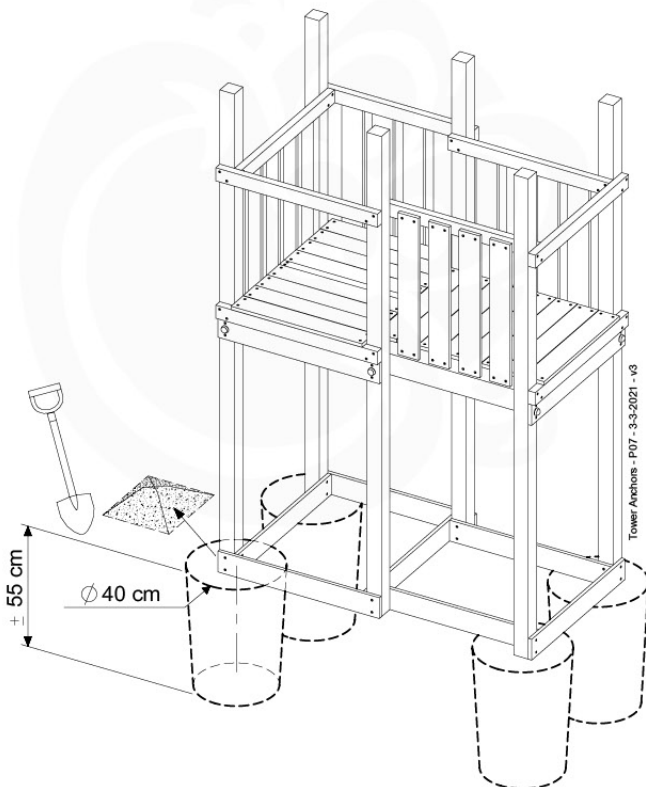

GA02

Parts:

Assembly Package Tower
194_100

Tower Anchors - P03 - 3-3-2021 - v3

15-1

15-2

40 L / 80 kg

24h ↓