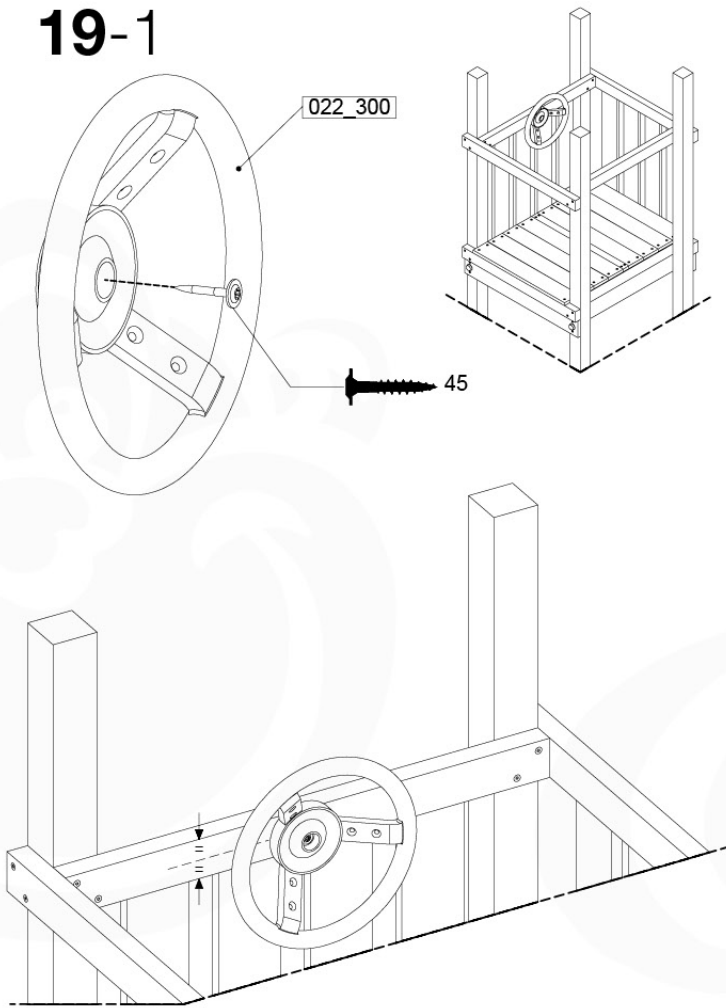

19-1

19-2

Accessories set - P03 - 29.9.2021 - v4

19-3

19-4

Accessories set - P04 - 29.9.2021 - v4