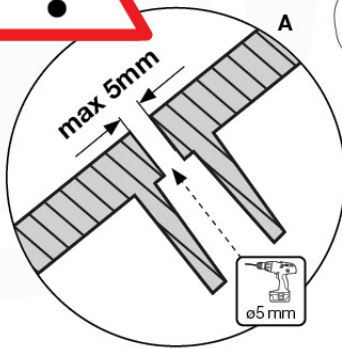

17-4

18 Firemans Pole

FP01

(201_275)

	PartNo	PartName	QTY.
Hardware Pack 100_346	001_103	M8 Washer Head Screw 40mm	2
	002_223	Gap Point Screw T25 - 5x80	4
	003_010	M8 spring lock washer	2
	003_040	M8 Washer	2
	004_052	M8 Drive-in Nut 30mm	2
	004_054	M8 Drive-in Nut 45mm	2
	022_31x	bpc-base version 3	2
	022_84x	bpc cover	2
Other	102_915	Fireman's Pole	1
Timber	C74	Beam 740 mm	1

Fireman's Pole AL - FP02 U - 12-11-2020 - v3.0