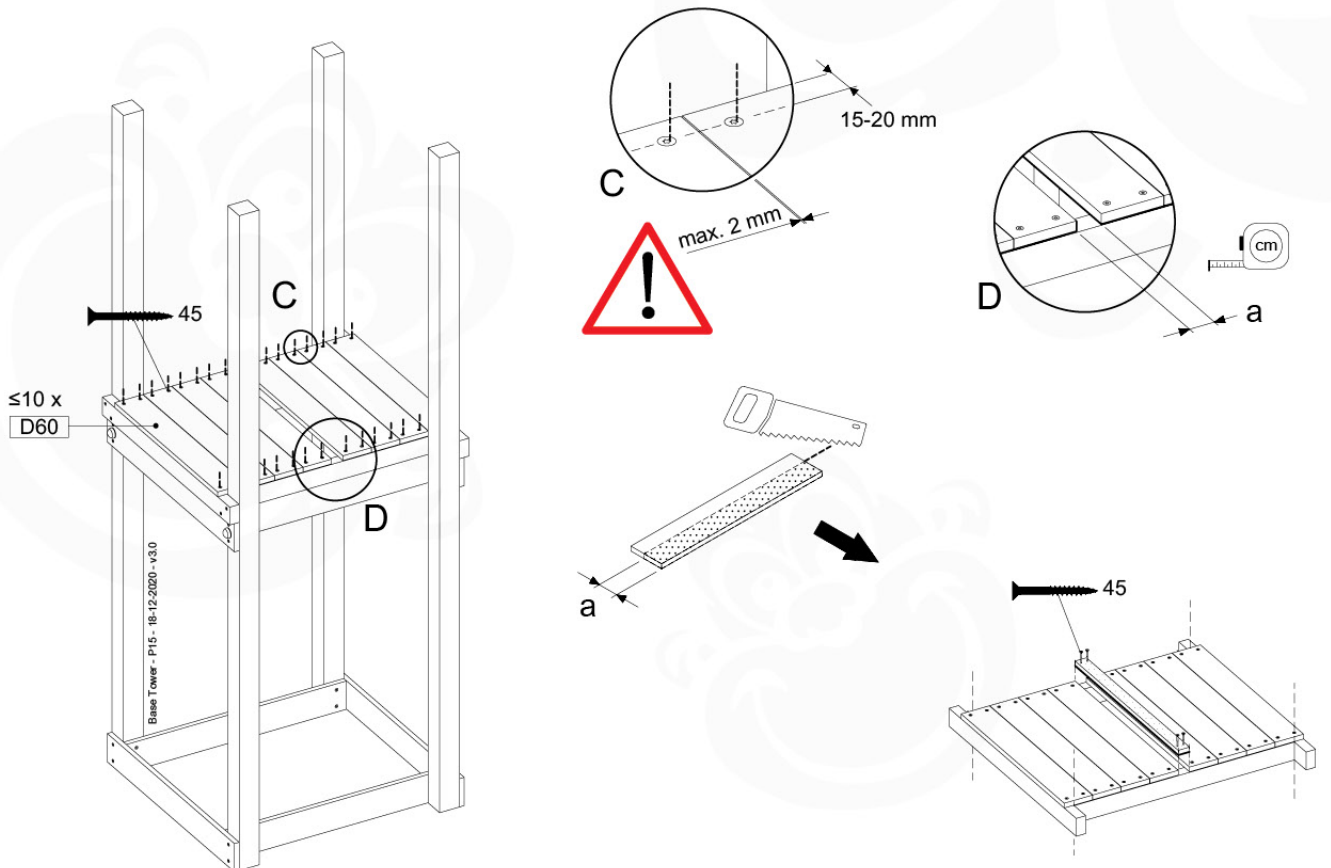

Base Tower - P10 - BT03 - 18-12-2020 - v3.0

07-1

07-2

07-3

08 Extension Tower

ET01

(194_100)

	PartNo	PartName	QTY.
Hardware Pack 100_600	001_406	Stealth Screw 8x45	4
	002_220	Gap Point Screw T25 - 5x45	60
	002_223	Gap Point Screw T25 - 5x80	12
Other	007_001	Ground-anchor	2
Hardware Pack 100_600	022_31x	bpc-base version 3	2
	022_84x	bpc cover	2
Wood	A200	Post 70x70 L2000	2
	C74	Beam 740 mm	3
	D60	Board 600 mm	9
	D74	Board 740 mm	6