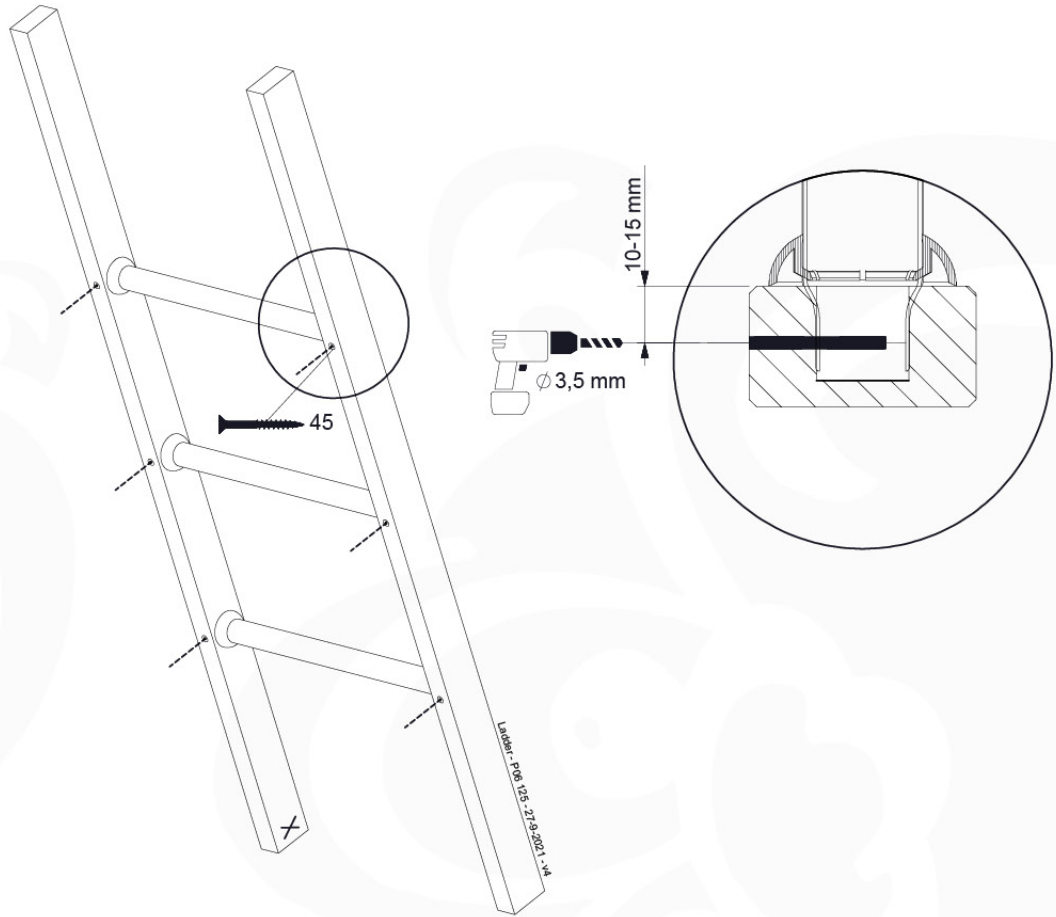

Ladder - P02 125 - 27-9-2021 - v4

13-1

Ladder - P04 125 - 27-9-2021 - v4

13-2

13-3

13-4

14 Swing Frame / Climb Frame

15 Ground Anchors

GA02

Parts:

Assembly Package Tower
194_100

Tower Anchors - P03 - 3-3-2021 - v3

15-1

15-2

40 L / 80 kg

24h ↓