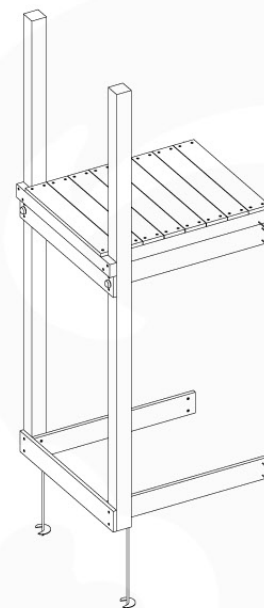

	PartNo	PartName	QTY.
Hardware Pack 100_600	001_406	Stealth Screw 8x45	6
	002_220	Gap Point Screw T25 - 5x45	72
	002_223	Gap Point Screw T25 - 5x80	16
Other	007_001	Ground-anchor	2
Hardware Pack 100_600	022_31x	bpc-base version 3	4
	022_84x	bpc cover	4
Wood	A220	Post 70x70 L2200	4
	C74	Beam 740 mm	4
	D60	Board 600 mm	10
	D74	Board 740 mm	8

Base Tower - P10 - BT03 - 18-12-2020 - v3.0

07-1

07-2

07-3

08 Extension Tower

ET01

(194_100)

	PartNo	PartName	QTY.
Hardware Pack 100_600	001_406	Stealth Screw 8x45	4
	002_220	Gap Point Screw T25 - 5x45	60
	002_223	Gap Point Screw T25 - 5x80	12
Other	007_001	Ground-anchor	2
Hardware Pack 100_600	022_31x	bpc-base version 3	2
	022_84x	bpc cover	2
Wood	A200	Post 70x70 L2000	2
	C74	Beam 740 mm	3
	D60	Board 600 mm	9
	D74	Board 740 mm	6

Extension Tower - P02 - ET01 - 18-12-2020 - v3.0

Figure 08-1 Extension Tower

08-1

08-2

08-3

09 Balustrade (1x)

BL01

(194_101)

	PartNo	PartName	QTY.
Hardware Pack 100_601	002_220	Gap Point Screw T25 - 5x45	16
	002_223	Gap Point Screw T25 - 5x80	4
Wood	C74	Beam 740 mm	1
	D65	Board 650 mm	4

Balustrade 80 - PO2 U - 8-10-2021 - v3.1