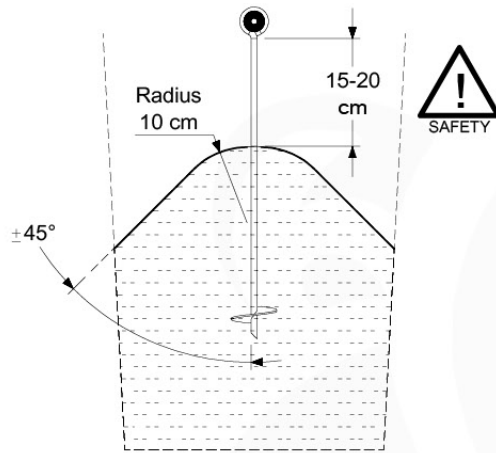

GA02

Parts:

Assembly Package Tower
194_100

Tower Anchors - P03 - 3-3-2021 - v3

15-1

15-2

40 L / 80 kg

24h ↓