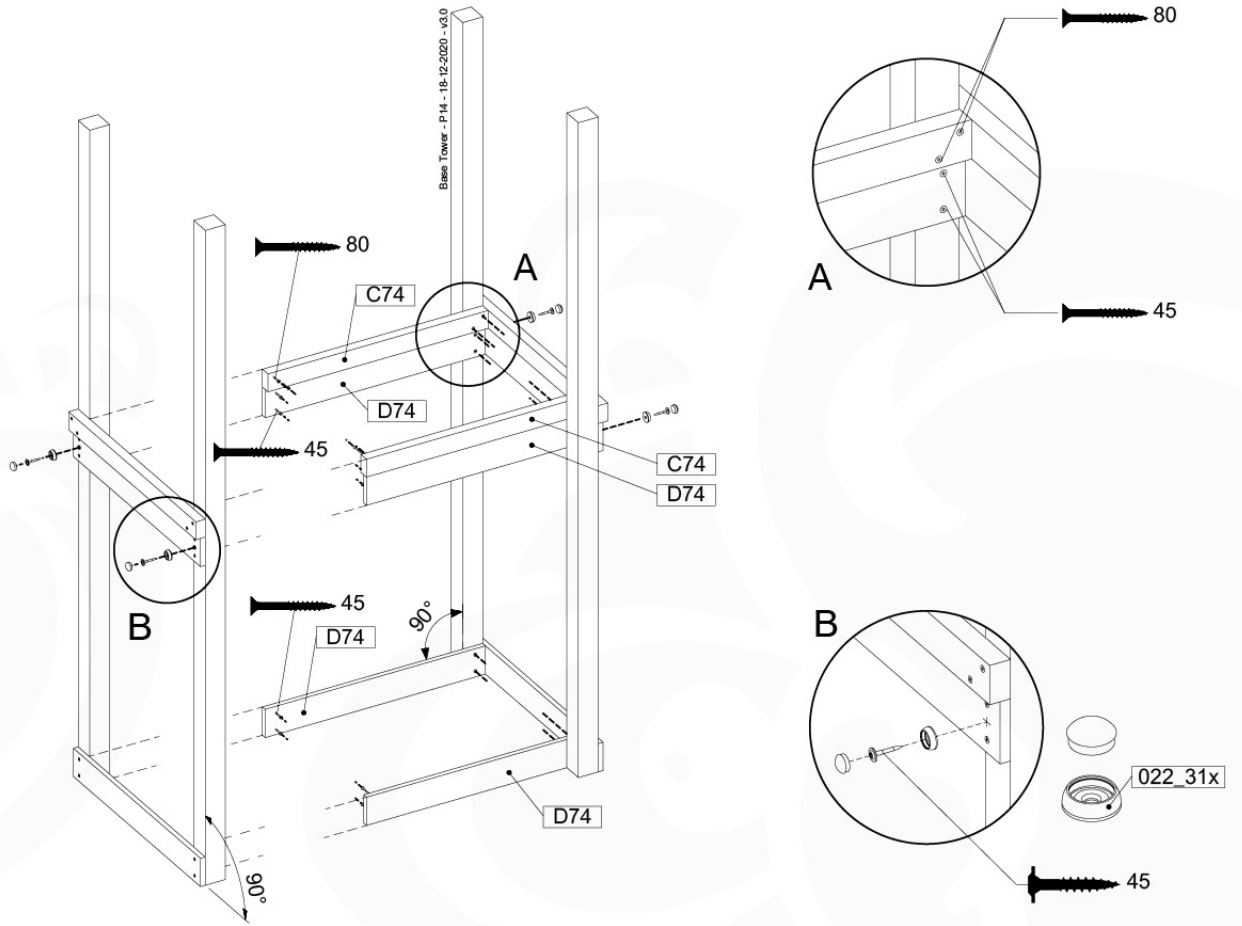

	PartNo	PartName	QTY.
Hardware Pack 100_600	001_406	Stealth Screw 8x45	6
	002_220	Gap Point Screw T25 - 5x45	72
	002_223	Gap Point Screw T25 - 5x80	16
Other	007_001	Ground-anchor	2
Hardware Pack 100_600	022_31x	bpc-base version 3	4
	022_84x	bpc cover	4
Wood	A220	Post 70x70 L2200	4
	C74	Beam 740 mm	4
	D60	Board 600 mm	10
	D74	Board 740 mm	8

Base Tower - P10 - BT03 - 18-12-2020 - v3.0

07-1

07-2

07-3

08 Extension Tower

ET01

(194_100)

	PartNo	PartName	QTY.
Hardware Pack 100_600	001_406	Stealth Screw 8x45	4
	002_220	Gap Point Screw T25 - 5x45	60
	002_223	Gap Point Screw T25 - 5x80	12
Other	007_001	Ground-anchor	2
Hardware Pack 100_600	022_31x	bpc-base version 3	2
	022_84x	bpc cover	2
Wood	A200	Post 70x70 L2000	2
	C74	Beam 740 mm	3
	D60	Board 600 mm	9
	D74	Board 740 mm	6