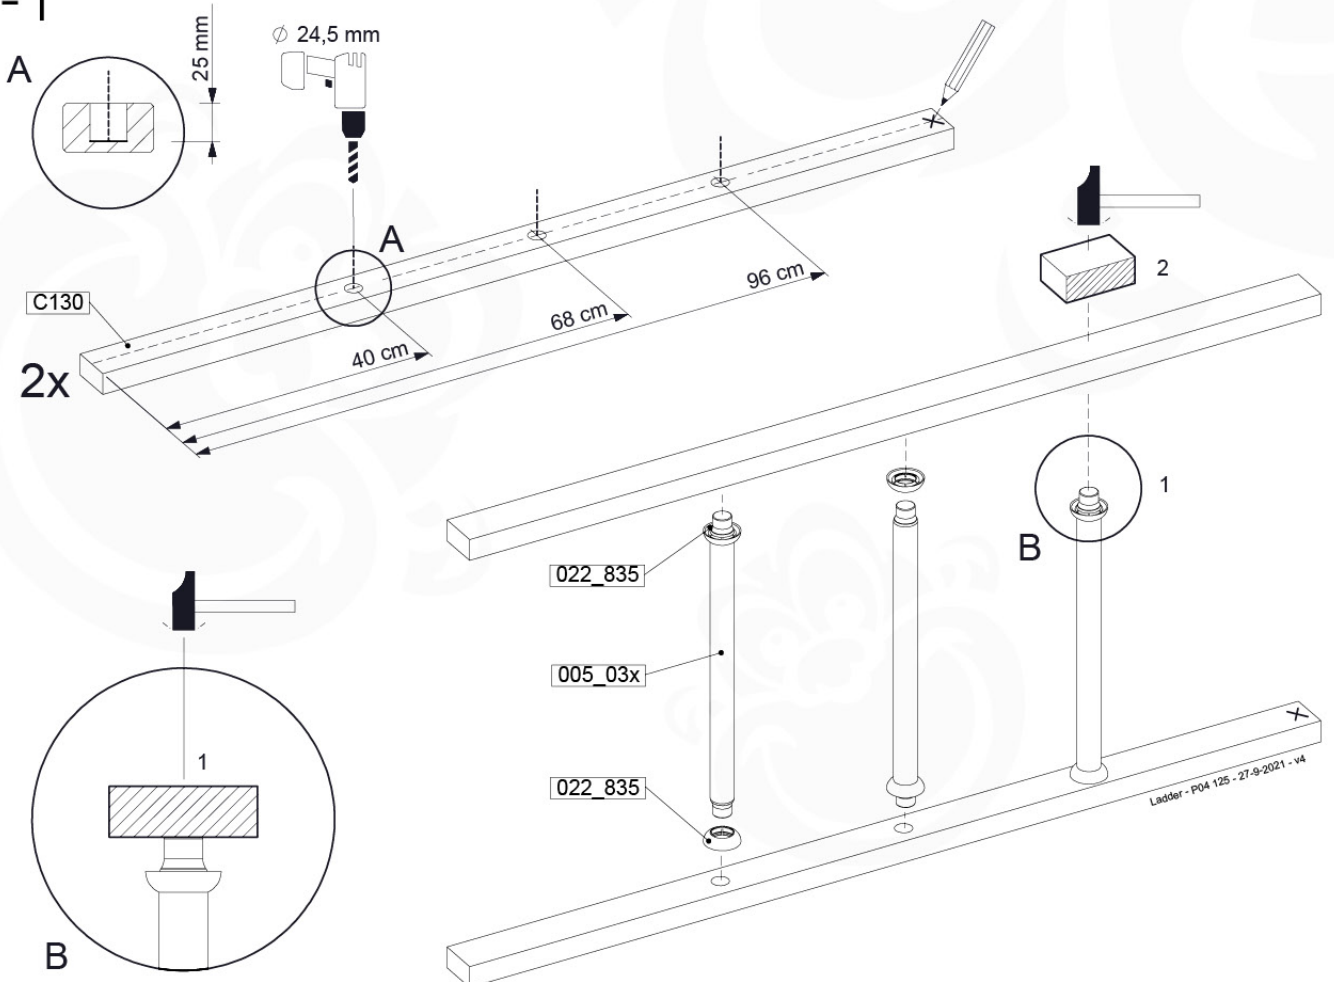

13-1

Ladder - P04 125 - 27-9-2021 - v4