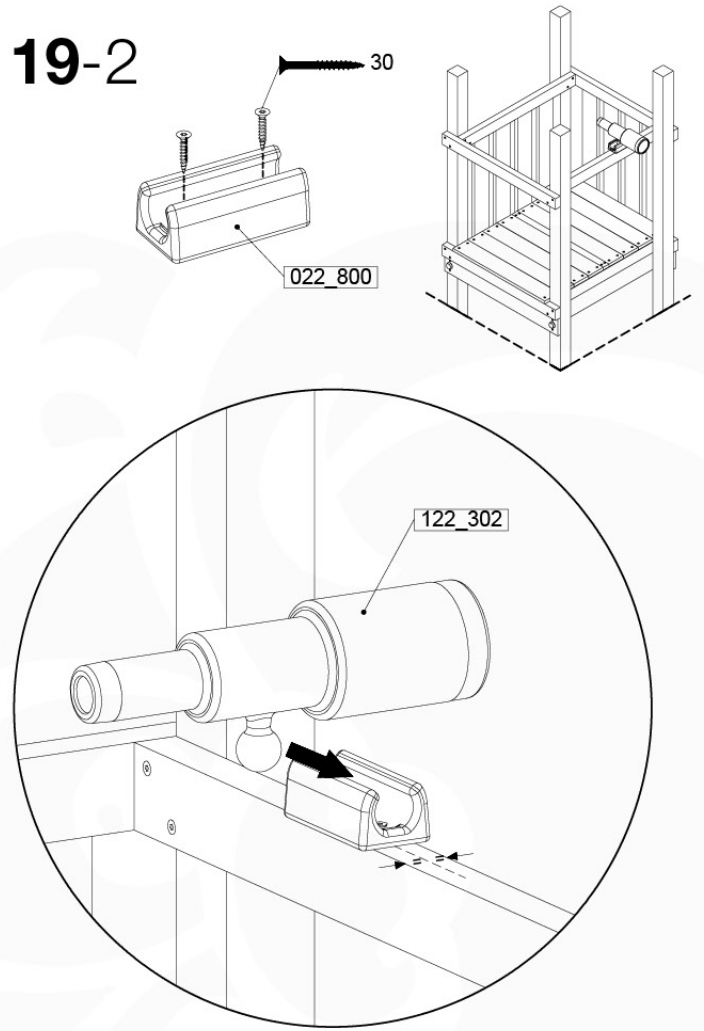

19-2

Accessories set - P03 - 29.9.2021 - v4