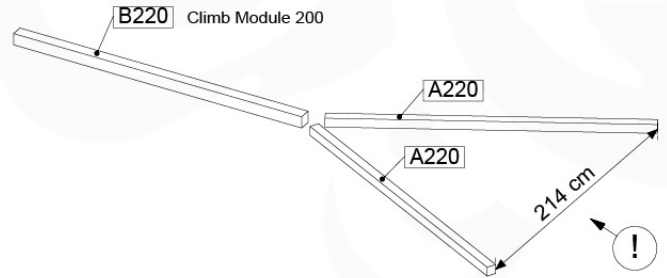

06

	PartNo	PartName	QTY.
Hardware Pack	001_406	Stealth Screw 8x45	2
	001_417	Stealth Screw 8x80	8
	001_422	Stealth Screw 8x137	6
	002_220	Gap Point Screw T25 - 5x45	43
	002_223	Gap Point Screw T25 - 5x80	45
	002_301	Dry Wall Screw PH2 3.9 x 40 mm	7
Other	005_528	Swing Beam Bracket 7x7	2
	005_529	Swing Beam Bracket 9x9	2
	007_001	Ground-anchor	2
	020_317	Rope Polyester 16mm Green 3.4m	1
	020_318	Rope Polyester 16mm Green 8.1m	1
	022_455	Rope Cross Connector Egg	7
	023_031	Finishing Washer GPS 5.0	4
	101_003	Swing hook with Carabiner	4

ClimbPart1 - Pkg - 3-11-2021 - v4.0

06-1

1-Climb Module 200
2-Climb Module 200