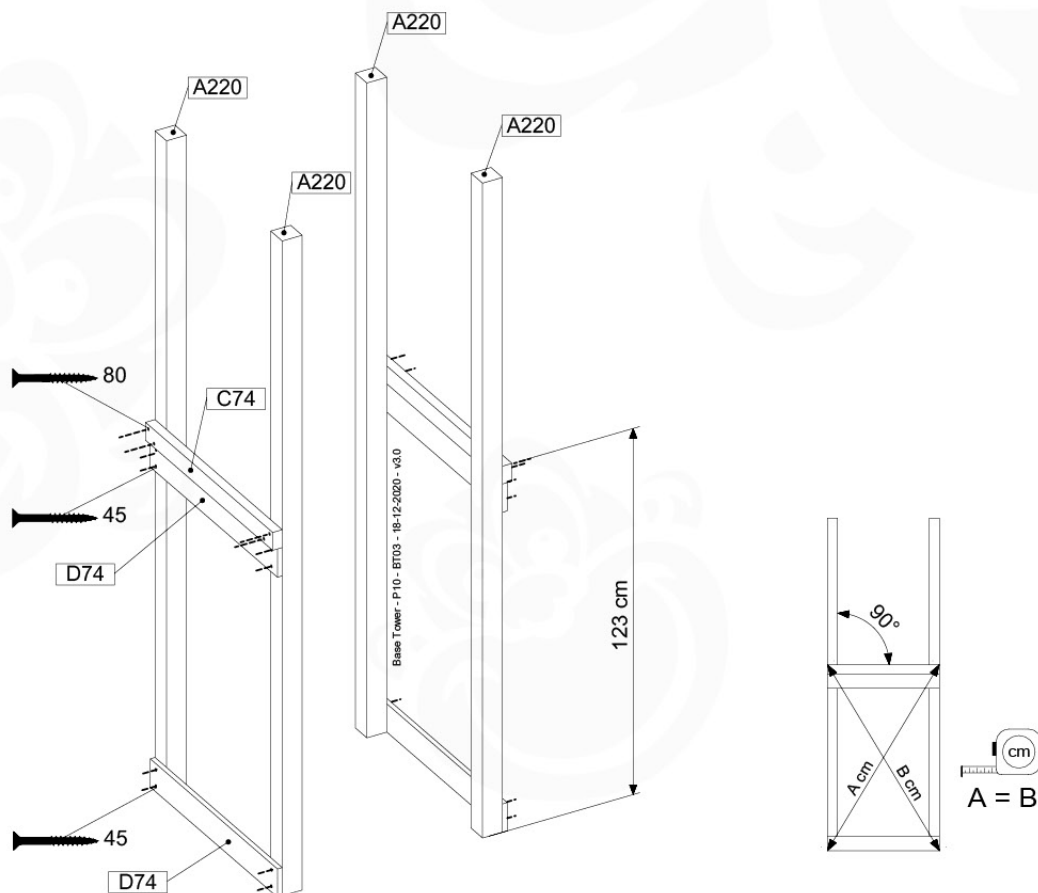

06 Playground Foundation

FD02

06-1

Foundation Plan - P03 - 27-1-1-2020 - V3

Foundation Plan - P03

07 Base Tower

BT03

(194_100)

	PartNo	PartName	QTY.
Hardware Pack 100_600	001_406	Stealth Screw 8x45	6
	002_220	Gap Point Screw T25 - 5x45	72
	002_223	Gap Point Screw T25 - 5x80	16
Other	007_001	Ground-anchor	2
Hardware Pack 100_600	022_31x	bpc-base version 3	4
	022_84x	bpc cover	4
Wood	A220	Post 70x70 L2200	4
	C74	Beam 740 mm	4
	D60	Board 600 mm	10
	D74	Board 740 mm	8

Base Tower - P10 - BT03 - 18-12-2020 - v3.0

07-1

07-2

07-3

08 Extension Tower

ET01

(194_100)

	PartNo	PartName	QTY.
Hardware Pack 100_600	001_406	Stealth Screw 8x45	4
	002_220	Gap Point Screw T25 - 5x45	60
	002_223	Gap Point Screw T25 - 5x80	12
Other	007_001	Ground-anchor	2
Hardware Pack 100_600	022_31x	bpc-base version 3	2
	022_84x	bpc cover	2
Wood	A200	Post 70x70 L2000	2
	C74	Beam 740 mm	3
	D60	Board 600 mm	9
	D74	Board 740 mm	6