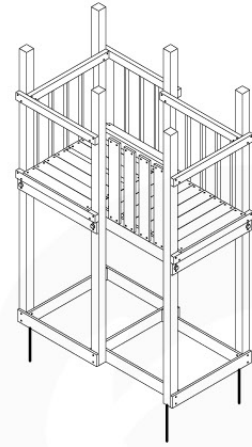

Ladder - P02 125 - 27-9-2021 - v4

13-1

Ladder - P04 125 - 27-9-2021 - v4

13-2

13-3

13-4

14 Swing Frame / Climb Frame

15 Ground Anchors

GA02

Parts:

Assembly Package Tower
194_100

Tower Anchors - P03 - 3-3-2021 - v3

15-1

15-2

40 L / 80 kg

24h ↓