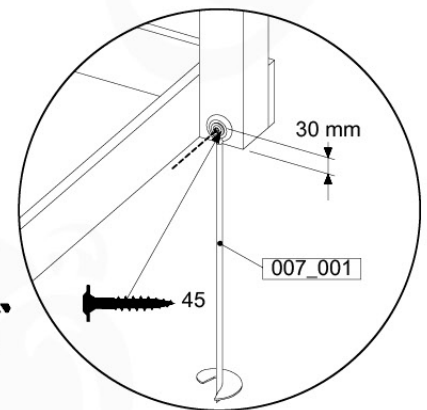

GA02

Parts:

Assembly Package Tower
194_100

Tower Anchors - P03 - 3-3-2021 - v3

15-1

15-2

40 L / 80 kg

24h ↓