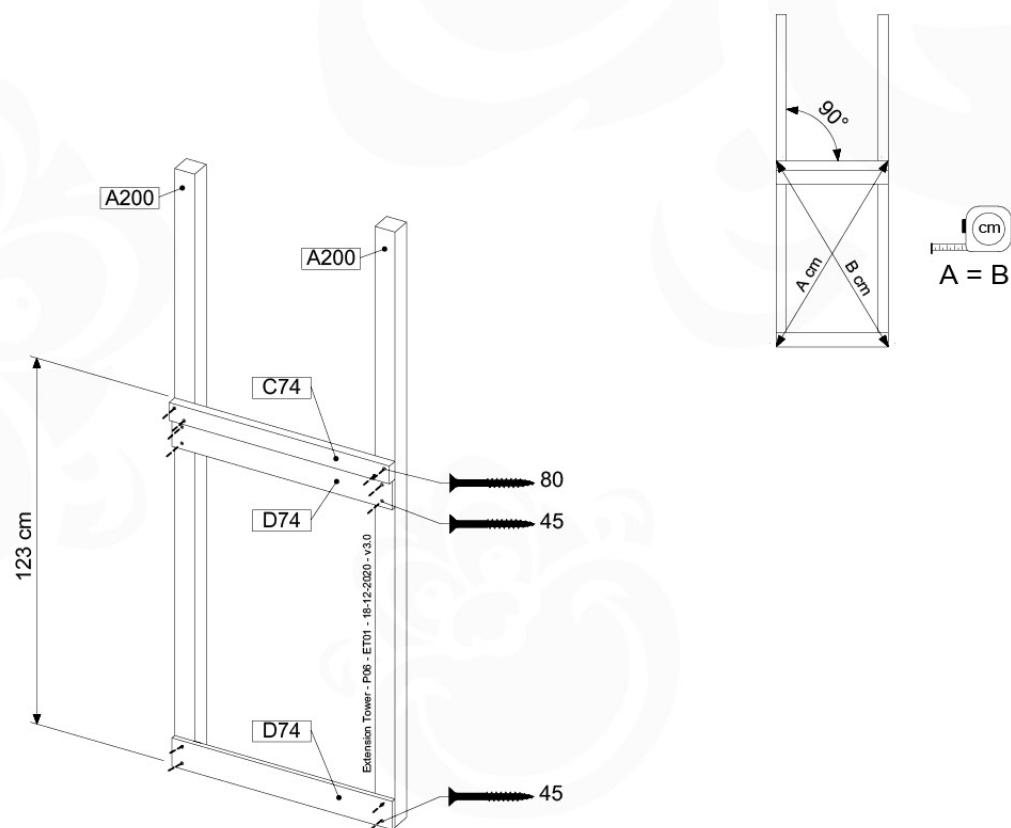

Base Tower - P10 - BT03 - 18-12-2020 - v3.0

07-1

07-2

07-3

08 Extension Tower

ET01

(194_100)

	PartNo	PartName	QTY.
Hardware Pack 100_600	001_406	Stealth Screw 8x45	4
	002_220	Gap Point Screw T25 - 5x45	60
	002_223	Gap Point Screw T25 - 5x80	12
Other	007_001	Ground-anchor	2
Hardware Pack 100_600	022_31x	bpc-base version 3	2
	022_84x	bpc cover	2
Wood	A200	Post 70x70 L2000	2
	C74	Beam 740 mm	3
	D60	Board 600 mm	9
	D74	Board 740 mm	6

Extension Tower - P02 - ET01 - 18-12-2020 - v3.0

Figure 08-1 Extension Tower

08-1

08-2

08-3

09 Balustrade (1x)

BL01

(194_101)

	PartNo	PartName	QTY.
Hardware Pack 100_601	002_220	Gap Point Screw T25 - 5x45	16
	002_223	Gap Point Screw T25 - 5x80	4
Wood	C74	Beam 740 mm	1
	D65	Board 650 mm	4

Balustrade 80 - PO2 U - 8-10-2021 - v3.1