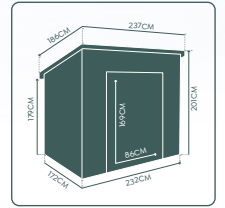

# ALLISTER 4.0

4,5 m<sup>2</sup>

**ACCESSIBILITY**  
HINGED MAXI DOOR 86 X  
169 CM HIGH WITH ACCESS  
RAMP

**SAFETY**  
SECURITY LOCK WITH  
KEYS

**AIR VENTS**  
ZINC-PLATED AND  
GALVANISED STEEL  
INCORPORATED

- > Tool organiser
- > Pitched roof with gutter
- > 0.4 - 0.6mm zinc plated steel frame structure
- > Easy assembly and maintenance

MEASUREMENTS (WIDTH X DEPTH X HEIGHT)

COLOUR ANTHRACITE RAL 7016

OUTER	237 x 186 x 201 cm	INNER	232 x 172 x 199 cm
DOOR SIZE	86 x 169 cm	TOTAL AREA	4,5 m <sup>2</sup>
NET WEIGHT	101 kg	PACKAGING	244 x 94 x 19 cm // 115 kg