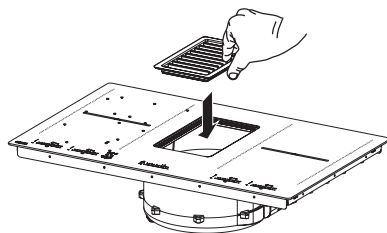

MONO-PHASE

1 x 32A circuit breaker  
220-240V~  
1+N+GND

BI-PHASE

2 x 16A circuit breaker  
380-415V~  
2+N+GND

THREE-PHASE

3 x 16A circuit breaker  
380-415V~  
3+N+GND

color	connection		
	MONO-PHASE	BI-PHASE	TRI-PHASE
BLACK	L	L1	L1
BROWN	L	L3	L3
BLUE(GREY)	N	N	L2
BLUE	N	N	N
YEL/GRN	GND		
	BRIDGE		