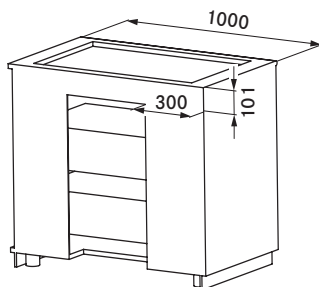

112.0459.455

112.0459.456

112.0253.681

L = 1.5 m Ø 150 mm

112.0253.688

112.0253.690

112.0539.569

112.0539.568

112.0539.570

FLUSHMOUNT

A

SLIMTOP

B

A

B

1x