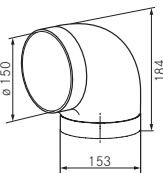

112.0459.455

112.0459.456

112.0253.681

L = 1.5 m Ø 150 mm

112.0253.688

112.0253.690

112.0539.569

112.0539.568

112.0539.570

FLUSHMOUNT

A

SLIMTOP

B

A

B

1x