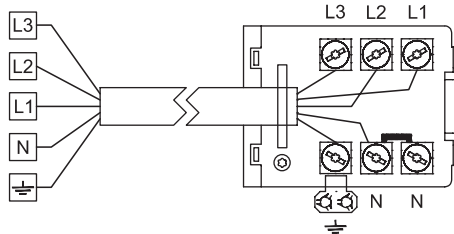

MONO-PHASE

1 x 32A circuit breaker  
220-240V~  
1+N+GND

BI-PHASE

2 x 16A circuit breaker  
380-415V~  
2+N+GND

THREE-PHASE

3 x 16A circuit breaker  
380-415V~  
3+N+GND

color	connection		
	MONO-PHASE	BI-PHASE	TRI-PHASE
BLACK	L	L1	L1
BROWN	L	L3	L3
BLUE(GREY)	N	N	L2
BLUE	N	N	N
YEL/GRN	GND		
	BRIDGE		