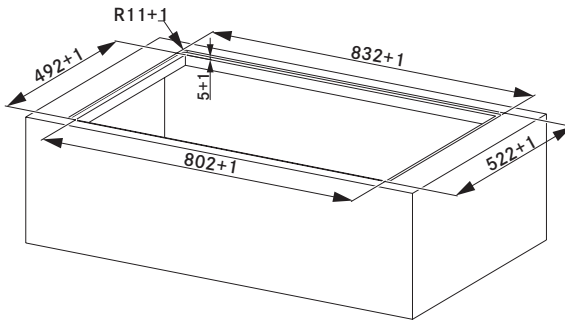

112.0459.455

112.0459.456

112.0253.681

L = 1.5 m Ø 150 mm

112.0253.688

112.0253.690

112.0539.569

112.0539.568

112.0539.570

FLUSHMOUNT

A

SLIMTOP

B

A

B

1x