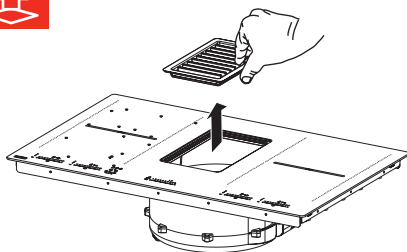

MONO-PHASE

1 x 32A circuit breaker  
220-240V~  
1+N+GND

BI-PHASE

2 x 16A circuit breaker  
380-415V~  
2+N+GND

THREE-PHASE

3 x 16A circuit breaker  
380-415V~  
3+N+GND

color	connection		
	MONO-PHASE	BI-PHASE	TRI-PHASE
BLACK	L	L1	L1
BROWN	L	L3	L3
BLUE(GREY)	N	N	L2
BLUE	N	N	N
YEL/GRN	GND		
	BRIDGE		