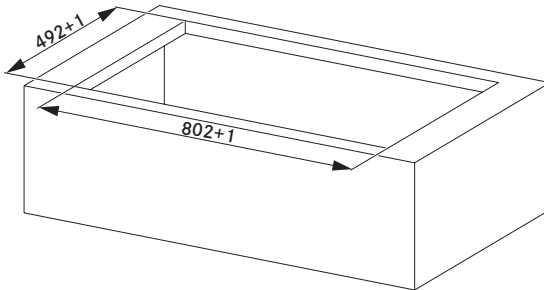

112.0459.455

112.0459.456

112.0253.681

L = 1.5 m Ø 150 mm

112.0253.688

112.0253.690

112.0539.569

112.0539.568

112.0539.570

FLUSHMOUNT

A

SLIMTOP

B

A

B

1x