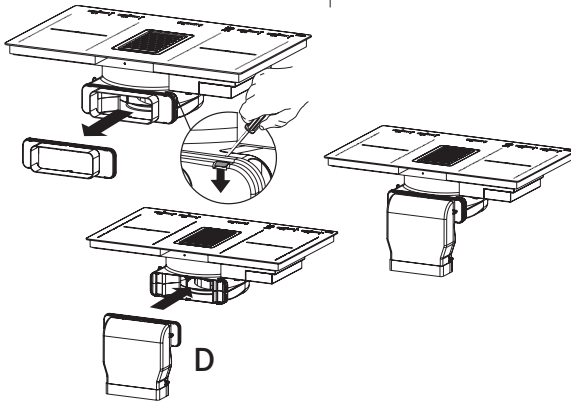

112.0459.455

112.0459.456

112.0253.681

L = 1.5 m Ø 150 mm

112.0253.688

112.0253.690

112.0539.569

112.0539.568

112.0539.570

FLUSHMOUNT

A

SLIMTOP

B

A

B

1x