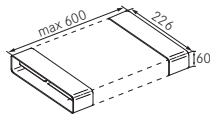

Mythos 2gether

*Make  
it  
Wonderful*

**FRANKE**

112.0459.427

112.0459.428

112.0459.429

112.0459.451

112.0459.453

112.0459.455

112.0459.456

112.0253.681

L = 1.5 m Ø 150 mm

112.0253.688

112.0253.690

112.0539.569

112.0539.568