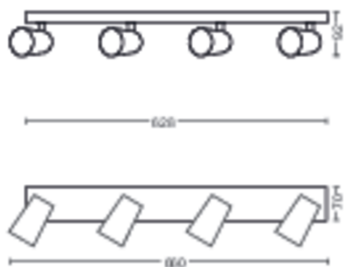

# PHILIPS

Spot

myLiving

PAISLEY

Hvid

50574/31/PN