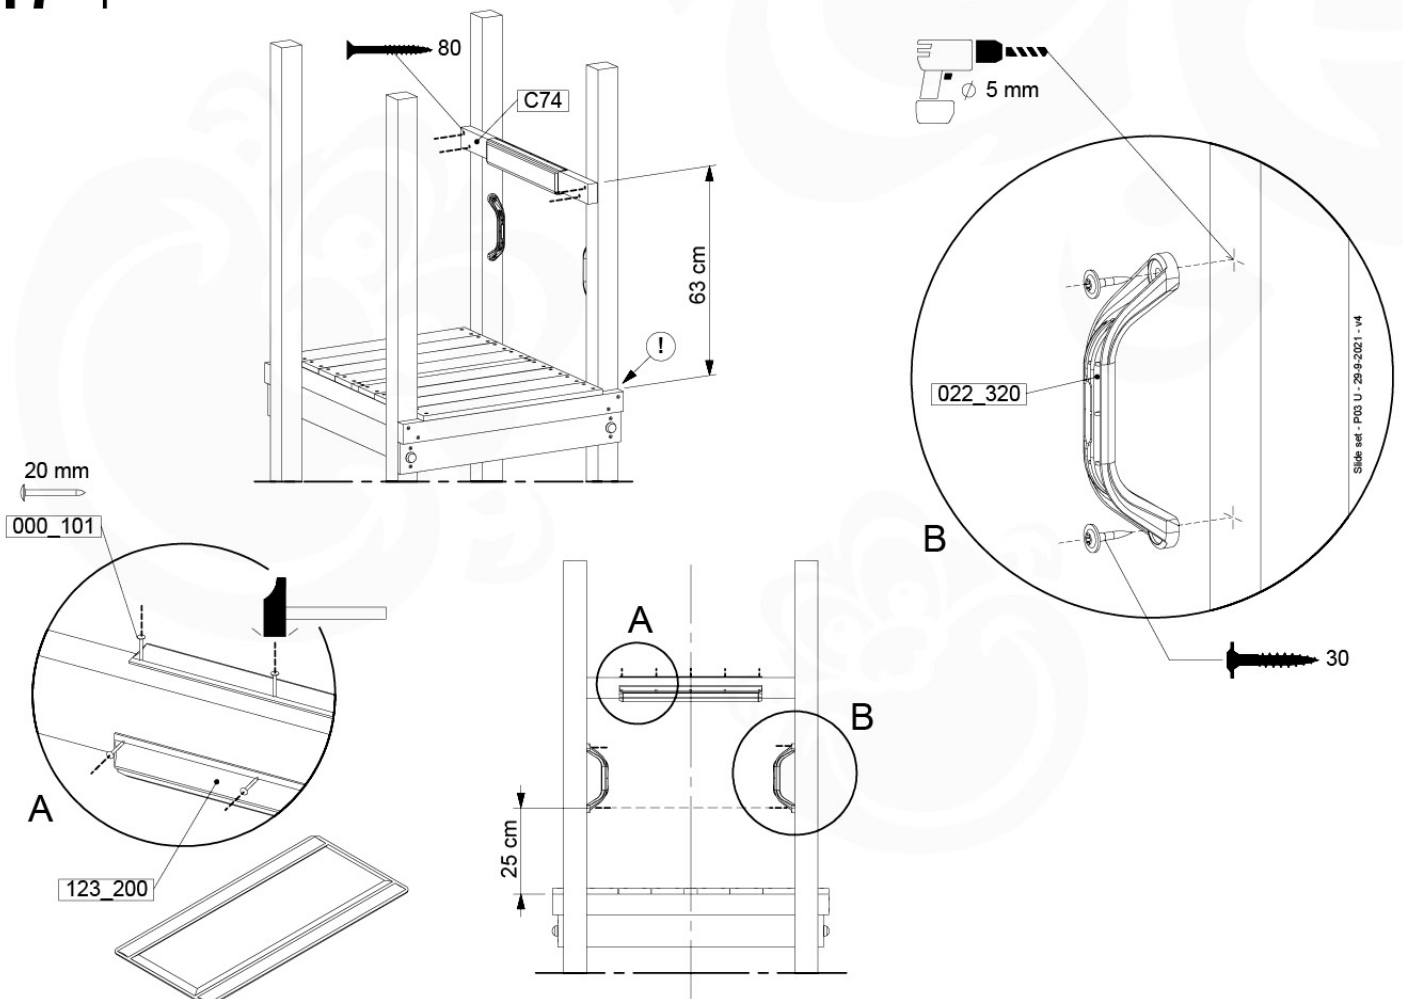

17-1

Slide set - P02 U - 29-9-2021 - v4