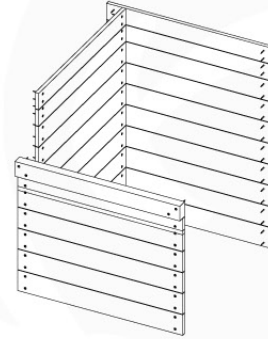

11 Playhouse Walls

PH01

(194_118)

	PartNo	PartName	QTY.
Hardware Pack 100_616	002_220	Gap Point Screw T25 - 5x45	116
	002_223	Gap Point Screw T25 - 5x80	4
Wood	C74	Beam 740 mm	1
	D74	Board 740 mm	24
	D74	Board 740 mm	5

Playhouse Walls - P02 - 8-1-2021 - v3