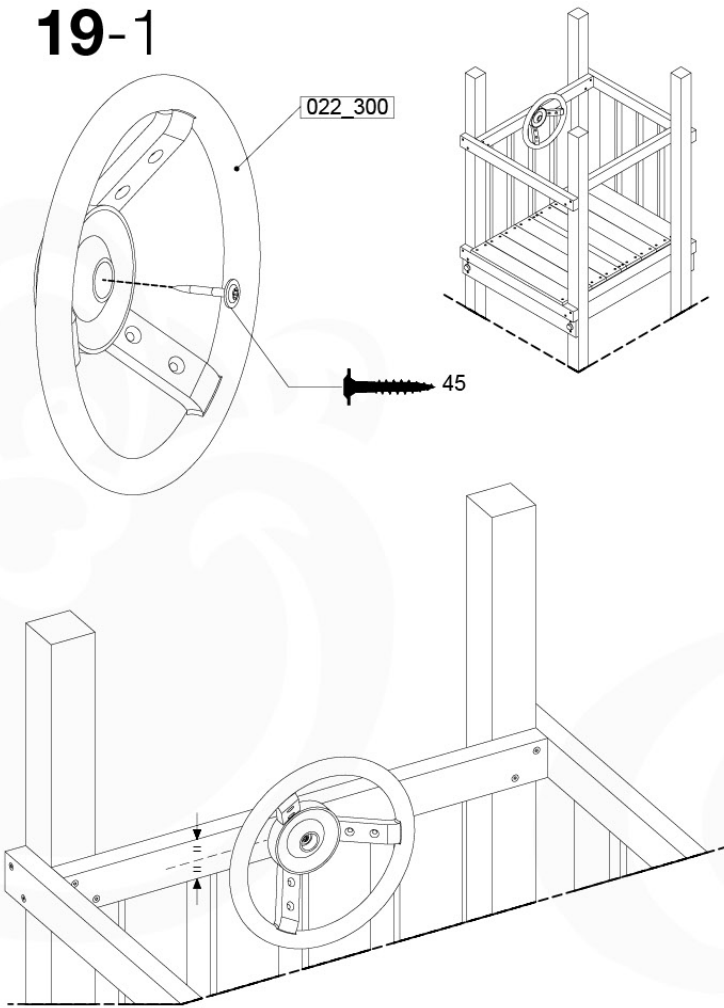

19-1

19-2

Accessories set - P03 - 29.9.2021 - v4

19-3

19-4

Accessories set - P04 - 29.9.2021 - v4