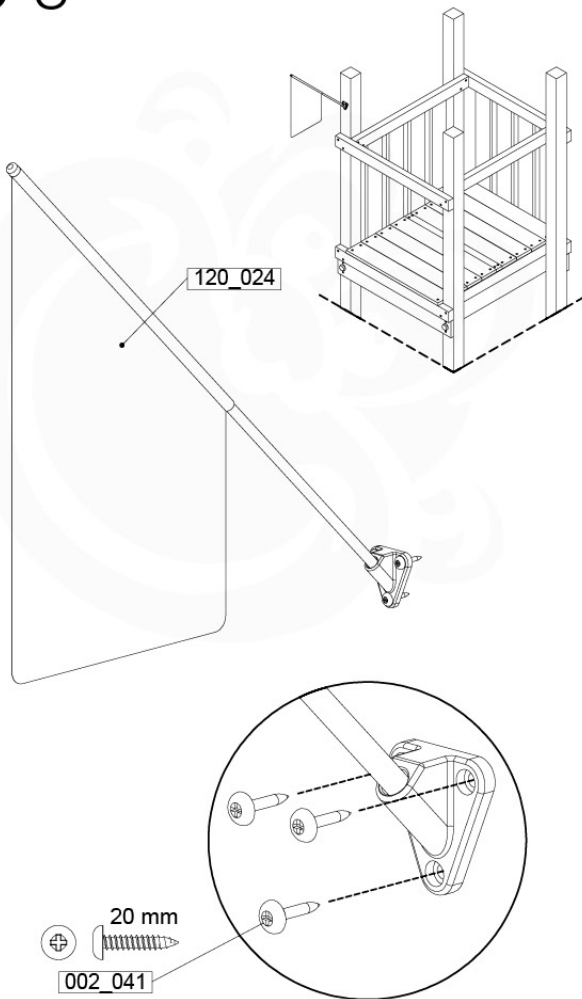

19-1

19-2

Accessories set - P03 - 29.9.2021 - v4

19-3

19-4

Accessories set - P04 - 29.9.2021 - v4