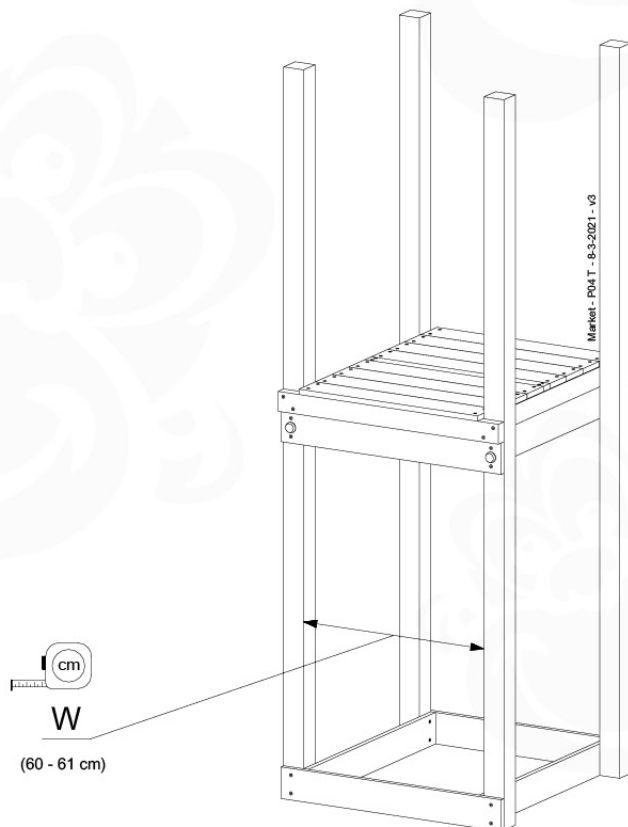

12 Market

MT02

(194_113)

	PartNo	PartName	QTY.
Hardware Pack 100_611	002_220	Gap Point Screw T25 - 5x45	4
	002_223	Gap Point Screw T25 - 5x80	4
	002_308	Gap Point Screw T25 - 5x20	8
	023_031	Finishing Washer GPS 5.0	8
Other	123_220	Canvas sheet 735x1365	1
Wood	C74	Beam 740 mm	1
	D60	Board 600 mm	1

Market - P02 - 8-3-2021 - v3

12-1 Modular AT - Market MT

12-1