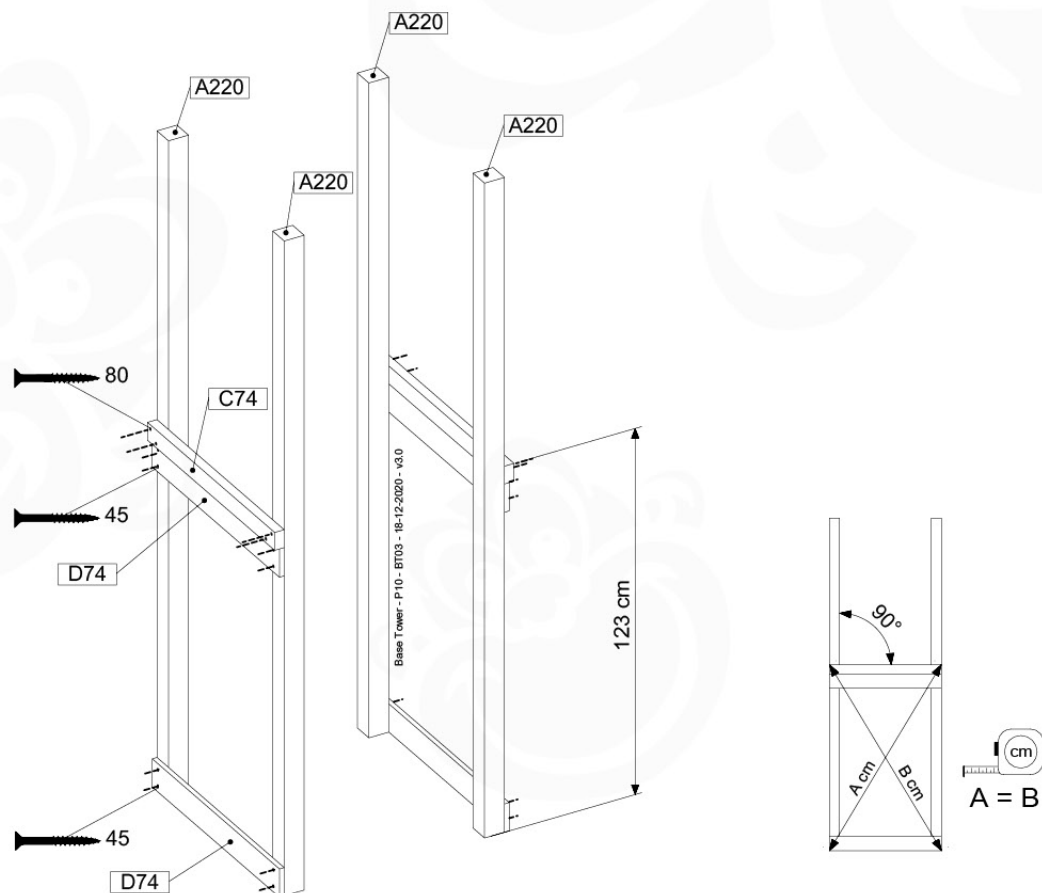

07 Base Tower

BT03

(194_100)

	PartNo	PartName	QTY.
Hardware Pack 100_600	001_406	Stealth Screw 8x45	6
	002_220	Gap Point Screw T25 - 5x45	72
	002_223	Gap Point Screw T25 - 5x80	16
Other	007_001	Ground-anchor	2
Hardware Pack 100_600	022_31x	bpc-base version 3	4
	022_84x	bpc cover	4
Wood	A220	Post 70x70 L2200	4
	C74	Beam 740 mm	4
	D60	Board 600 mm	10
	D74	Board 740 mm	8

Base Tower - P10 - BT03 - 18-12-2020 - v3.0

07-1