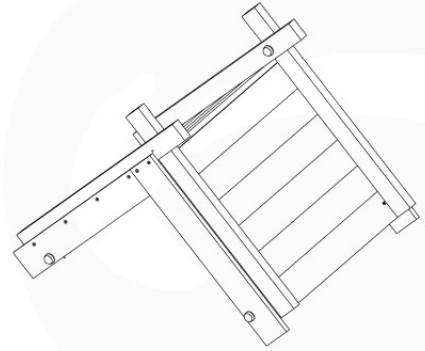

10 Roof Wooden Tipi

RF04

(194_110)

	PartNo	PartName	QTY.
Hardware Pack 100_608	001_411	Stealth Screw 8x60	6
	001_417	Stealth Screw 8x80	2
	002_220	Gap Point Screw T25 - 5x45	68
	002_223	Gap Point Screw T25 - 5x80	4
Other	022_31x	bpc-base version 3	6
	022_84x	bpc cover	6
Timber	C74	Beam 740 mm	4
	D56	Board L=(650 - board width) mm	2
	D65	Board 650 mm	2
	D74	Board 740 mm	14

Roof Wood Tipi - P02 - 28-9-2021 - v4