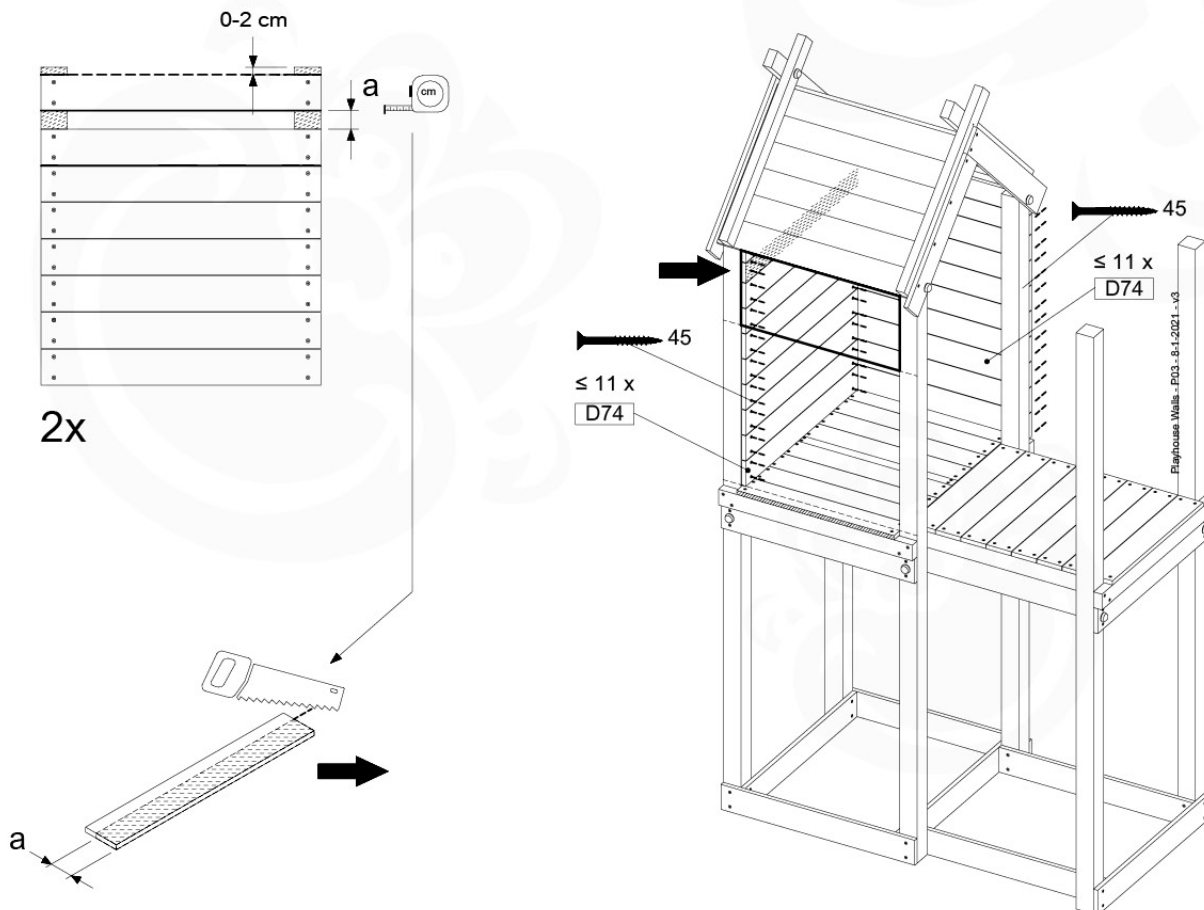

11 Playhouse Walls

PH01

(194_118)

	PartNo	PartName	QTY.
Hardware Pack 100_616	002_220	Gap Point Screw T25 - 5x45	116
	002_223	Gap Point Screw T25 - 5x80	4
Wood	C74	Beam 740 mm	1
	D74	Board 740 mm	24
	D74	Board 740 mm	5

Playhouse Walls - P02 - 8-1-2021 - v3

11-1