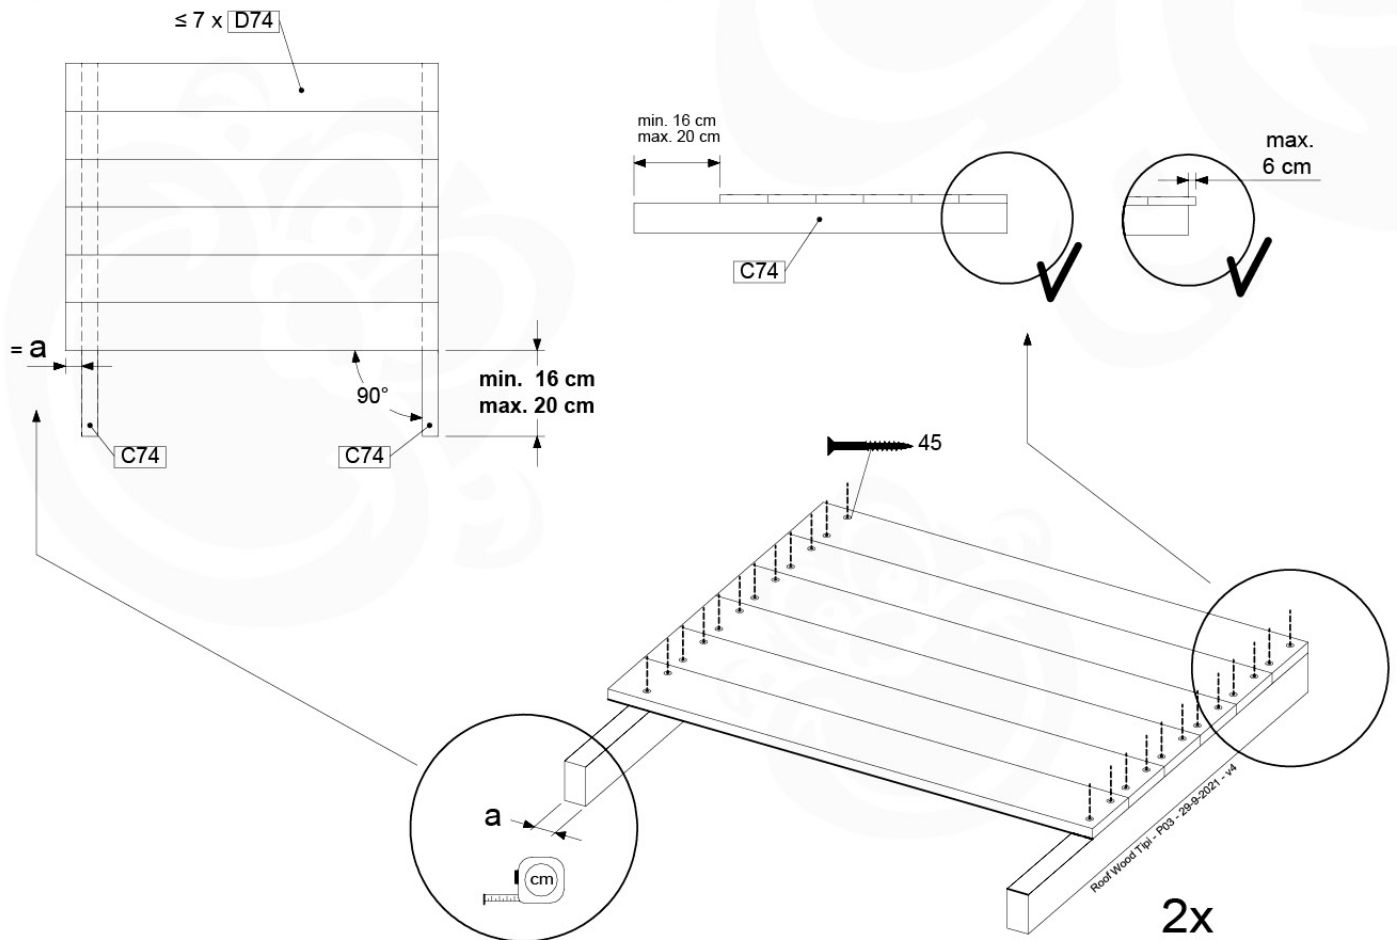

10 Roof Wooden Tipi

RF04

(194_110)

	PartNo	PartName	QTY.
Hardware Pack 100_608	001_411	Stealth Screw 8x60	6
	001_417	Stealth Screw 8x80	2
	002_220	Gap Point Screw T25 - 5x45	68
	002_223	Gap Point Screw T25 - 5x80	4
Other	022_31x	bpc-base version 3	6
	022_84x	bpc cover	6
Timber	C74	Beam 740 mm	4
	D56	Board L=(650 - board width) mm	2
	D65	Board 650 mm	2
	D74	Board 740 mm	14

Roof Wood Tipi - P02 - 28-9-2021 - v4

10-1