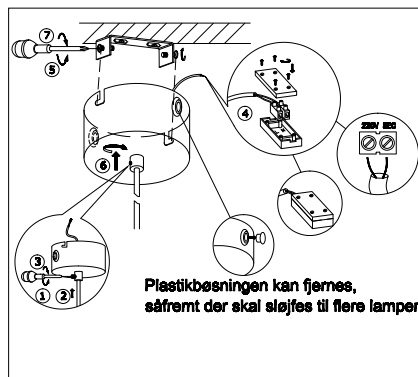

# INSTRUCTION MANUAL

Model: Mini Roset Ø5cm

# INSTRUCTION MANUAL

- 1 Follow the instruction sketch.
- 2 Make sure power is OFF on the outlet, before beginning the installation.