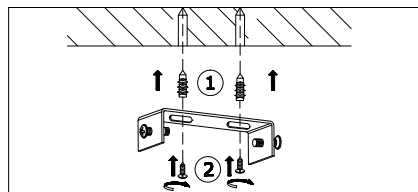

# INSTRUCTION MANUAL

Model: Mini Roset Ø5cm

# INSTRUCTION MANUAL

- 1 Follow the instruction sketch.
- 2 Make sure power is OFF on the outlet, before beginning the installation.