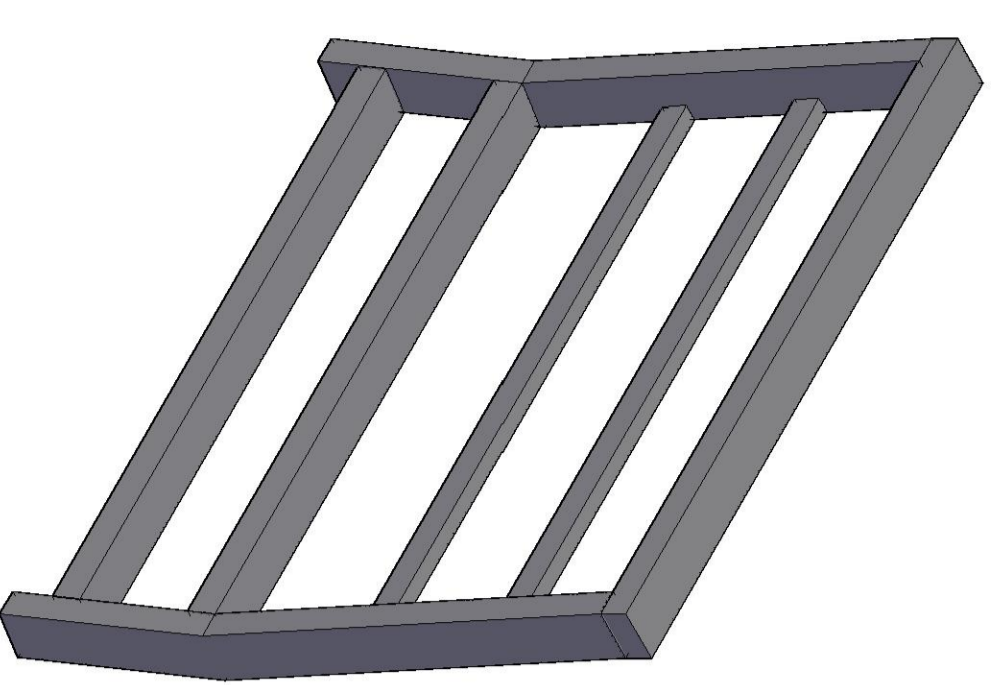

(2) Backrest

(3) Spanner

(4) Bulong (M8 * 60)

(5) Flat Washer