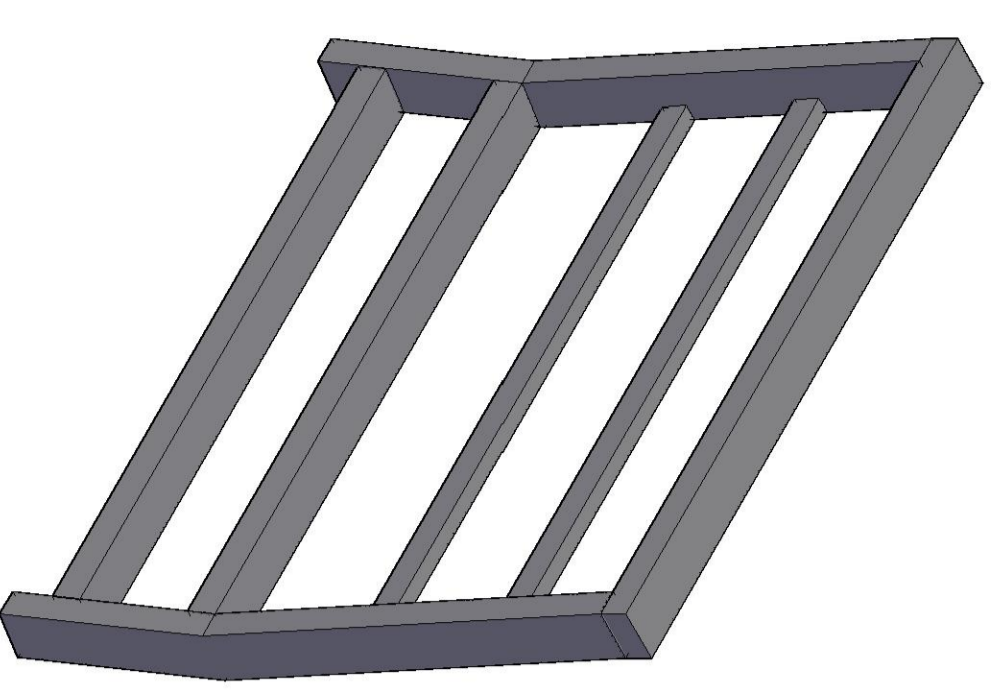

(2) Backrest

(3) Spanner

(4) Bolong (M8 * 60)

(5) Flat Washer