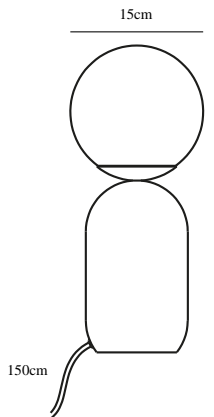

# NOTTI | TABLE LAMP | GREEN

2011035023

nordlux®

Voltage (V): 220-240 Volt  
IP degree: IP20  
Maximum bulb wattage (W): 25W  
Class (Class 1, Class 2, Class 3):  
Class 2 (Double isolated)  
Bulb base: E14  
Switch placement: On the cable  
Parallel connection: False

Primary material: Metal  
Secondary material: Glass  
Color of the cable: White  
Length of the cable (cm): 150  
Surface material of the cable:  
Textile  
Is the cable replaceable: False

Color: Green  
Height (cm): 34.5  
Width (cm): 15  
Shade Diameter (cm): 15  
Outdoor base dimension (cm): 12  
Length (cm): 15

EAN: 5704924011597  
TUN: 2276942

Item Number: 2011035023  
Pcs Per Master Carton: 3  
Sales Box Height (cm): 37.5  
Sales Box Width(cm): 16  
Sales Box Depth (cm): 16  
Sales Box Volume m<sup>3</sup> : 0.0096  
Product net weight (kg): 1

- Organic shape and Nordic design expression • Opal white, mouth blown glass and matte metal
- Cosy and diffused light

Notti has an organic and harmonic shape in a light, Nordic design expression. Here simplicity and softness is key - the rounded, matte base is a nice contrast to the white opal glass dome that contributes to visual volume and a soft glare-free light.