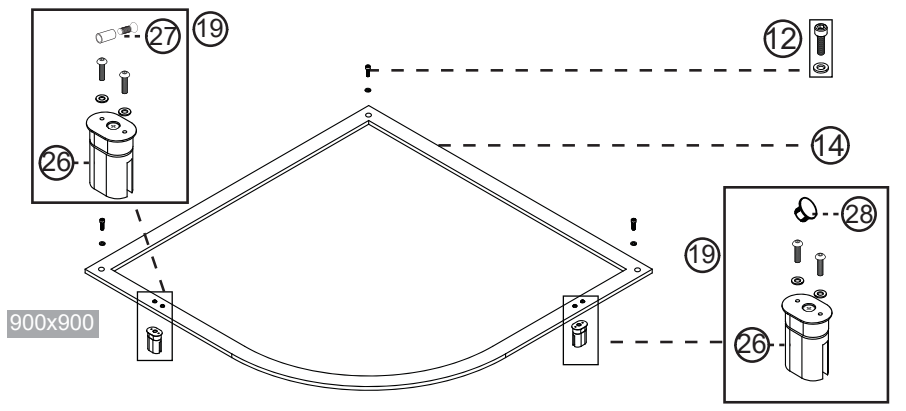

NORO®

Ocean

Komma igång/ Getting started:

 EN14428	This product fulfils the EN14428 standard		Goggles are recommended to protect the eyes
 EN12150	All glass used are tempered security glass		Caution: Always Handle Glass With Care! Always protect the edges and corners of the glass when assembling.
	2 people are recommended to assemble this shower enclosure		Gloves are recommended to prevent slippery on glass

Measurement:

Exploded View:

900x900

900x900

4

5

6

7