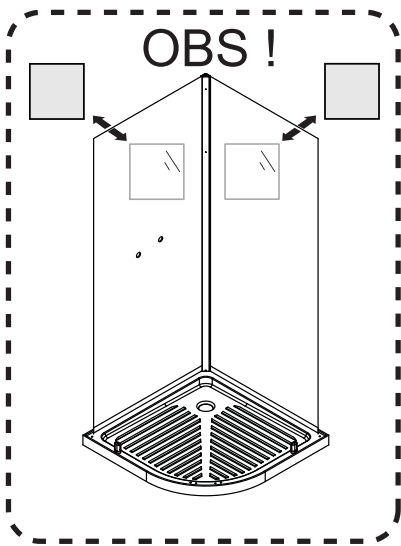

NORO®

Ocean

Komma igång/ Getting started:

 EN14428	This product fulfils the EN14428 standard		Goggles are recommended to protect the eyes
 EN12150	All glass used are tempered security glass		Caution: Always Handle Glass With Care! Always protect the edges and corners of the glass when assembling.
	2 people are recommended to assemble this shower enclosure		Gloves are recommended to prevent slippery on glass

Measurement:

Exploded View:

900x900

900x900

4

5

6

7