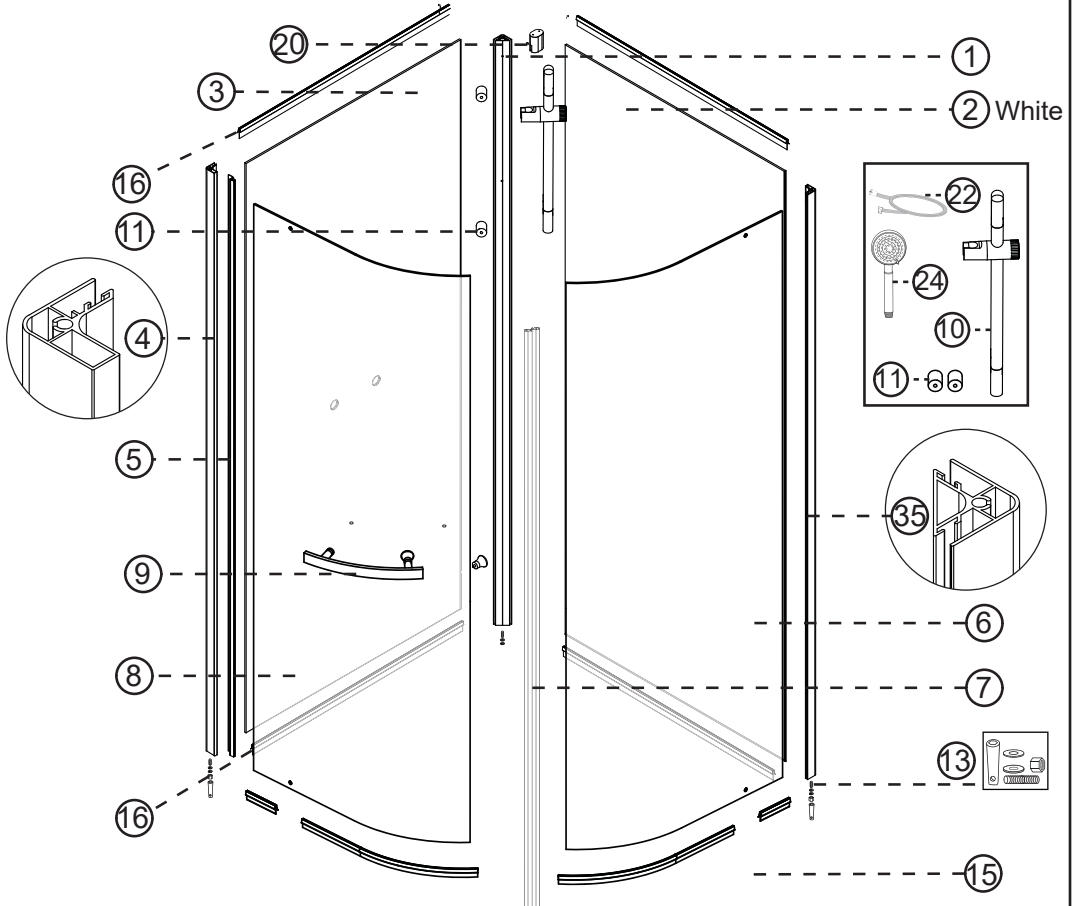

NORO®

Ocean

Komma igång/ Getting started:

 EN14428	This product fulfils the EN14428 standard		Goggles are recommended to protect the eyes
 EN12150	All glass used are tempered security glass		Caution: Always Handle Glass With Care! Always protect the edges and corners of the glass when assembling.
	2 people are recommended to assemble this shower enclosure		Gloves are recommended to prevent slippery on glass

Measurement:

Exploded View:

900x900

900x900

4

5

6

7