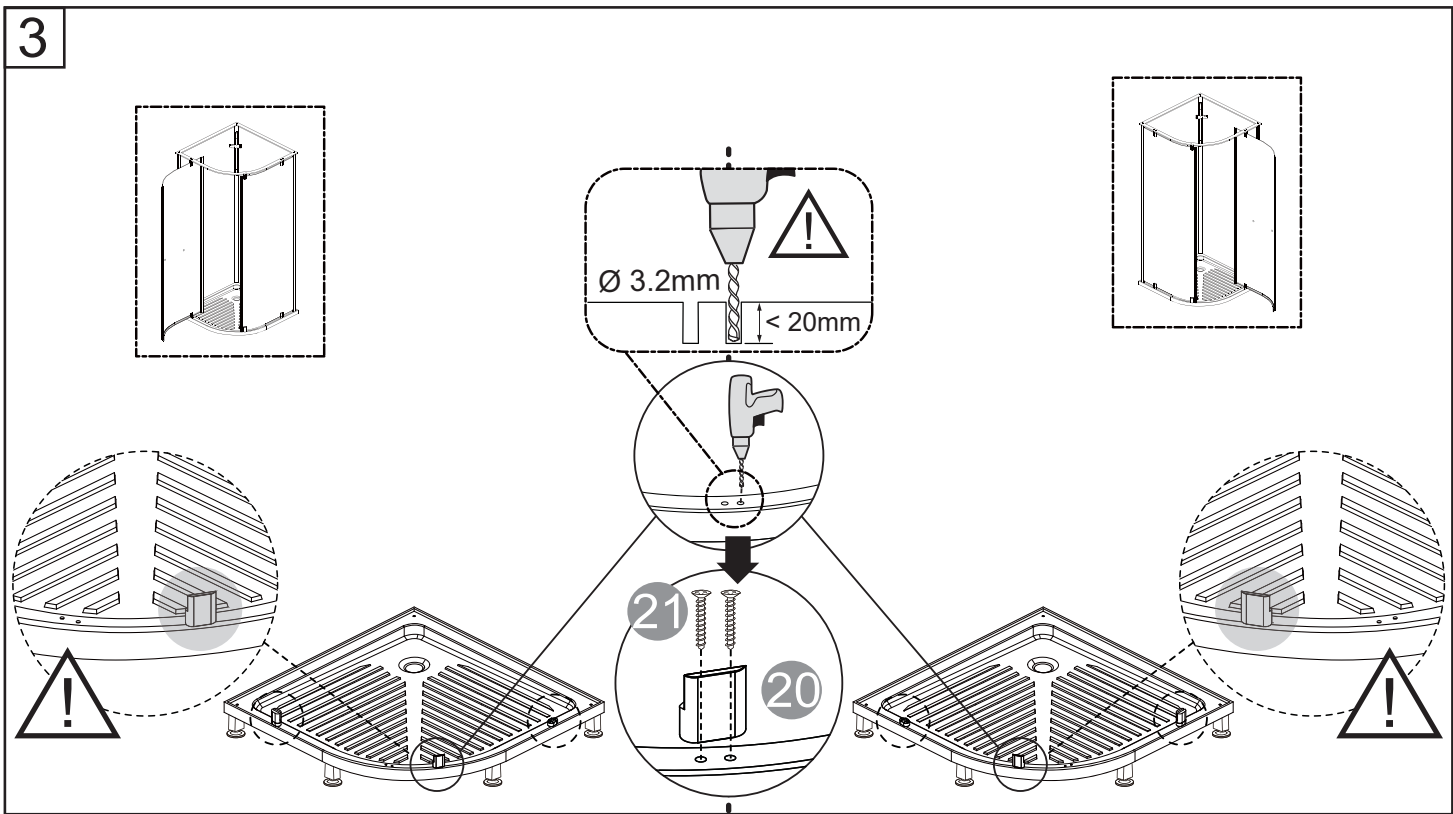

NORO®

Ocean

Komma igång/ Getting started:

 EN14428	This product fulfils the EN14428 standard		Goggles are recommended to protect the eyes
 EN12150	All glass used are tempered security glass		Caution: Always Handle Glass With Care! Always protect the edges and corners of the glass when assembling.
	2 people are recommended to assemble this shower enclosure		Gloves are recommended to prevent slippery on glass

Measurement:

Exploded View:

900x900

900x900

4

5

6

7