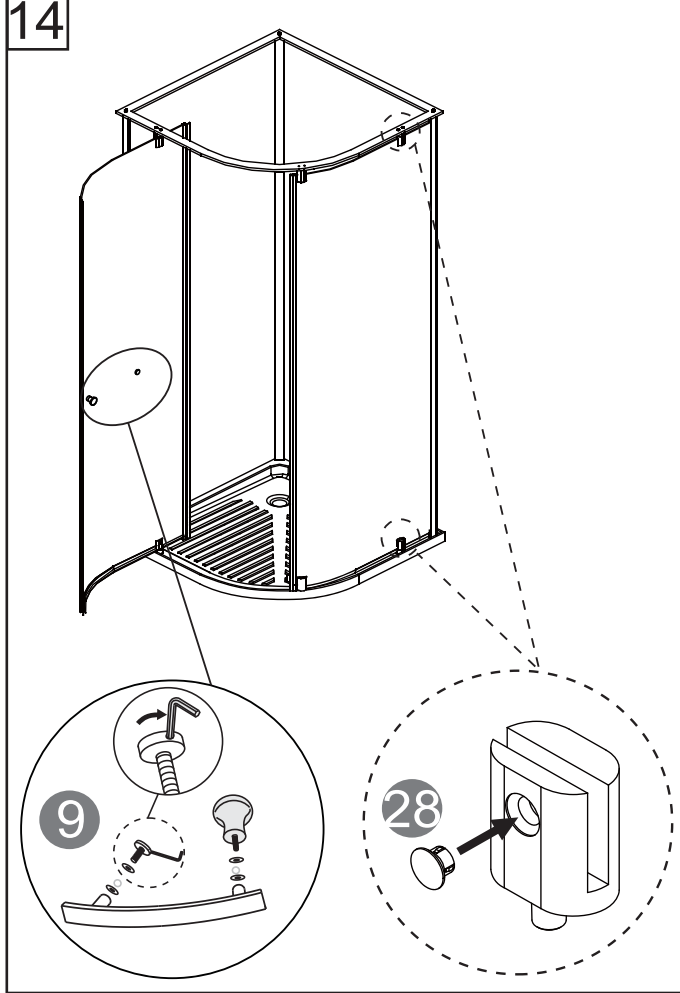

NORO®

Ocean

Komma igång/ Getting started:

 EN14428	This product fulfils the EN14428 standard		Goggles are recommended to protect the eyes
 EN12150	All glass used are tempered security glass		Caution: Always Handle Glass With Care! Always protect the edges and corners of the glass when assembling.
	2 people are recommended to assemble this shower enclosure		Gloves are recommended to prevent slippery on glass

Measurement:

Exploded View:

900x900

900x900

4

5

6

7

8

9

10

11

12

13

14

15