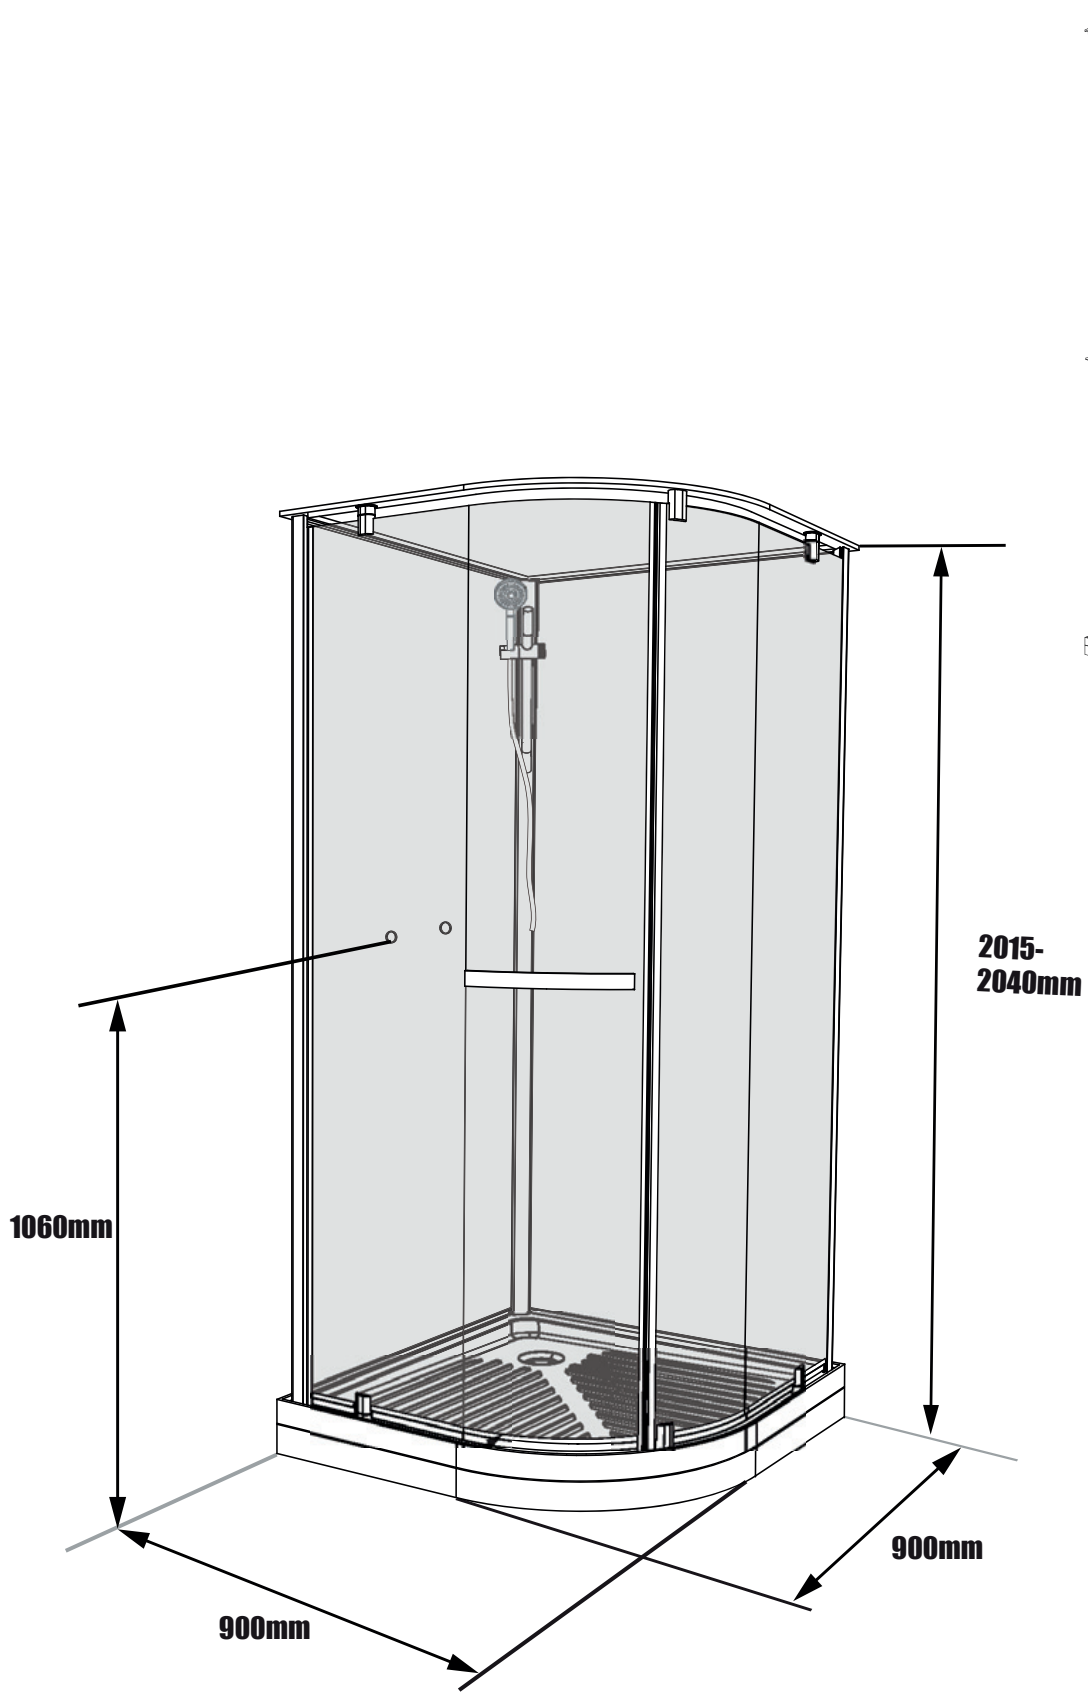

NORO®

Ocean

Komma igång/ Getting started:

 EN14428	This product fulfils the EN14428 standard		Goggles are recommended to protect the eyes
 EN12150	All glass used are tempered security glass		Caution: Always Handle Glass With Care! Always protect the edges and corners of the glass when assembling.
	2 people are recommended to assemble this shower enclosure		Gloves are recommended to prevent slippery on glass

Measurement:

Exploded View:

900x900

900x900

4

5

6

7

8

9

10

11

12

13

14

15