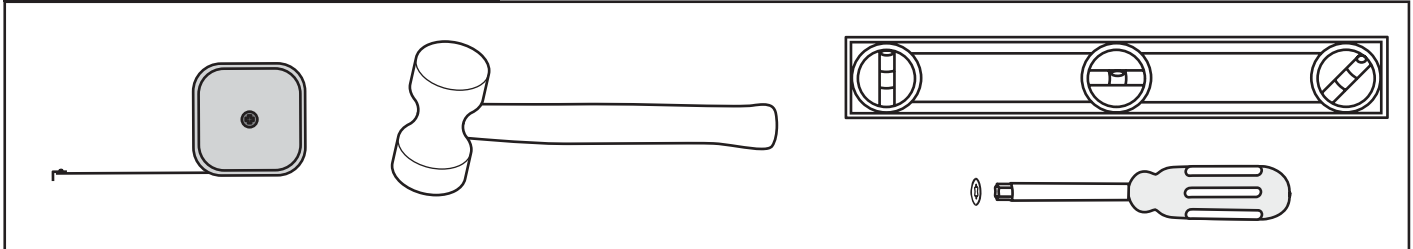

Komma igång/ Getting started:

  EN14428	This product fulfils the EN14428 standard		Goggles are recommended to protect the eyes
  EN12150	All glass used are tempered security glass		Caution: Always Handle Glass With Care! Always protect the edges and corners of the glass when assembling.
	2 people are recommended to assemble this shower enclosure		Gloves are recommended to prevent slippery on glass

Nödvändiga verktyg/ Tools Needed:

Monteringssats/ Accessory bag:

  x 1	 x 1	 x 1	 x 2	 M6X25 x 3	 Plastic Washer Metal Washer x 3
  x 2	 x 4	 x 2	 x 2	 ST4X45 x 1	 ST5X25 x 1
  x 2	 x 4	 x 2	 x 1	 ST4X45 x 2	
  N3 x 1	 N4 x 1	 N5 x 1	 x 1	 Ø3.2 x 1	 x 1