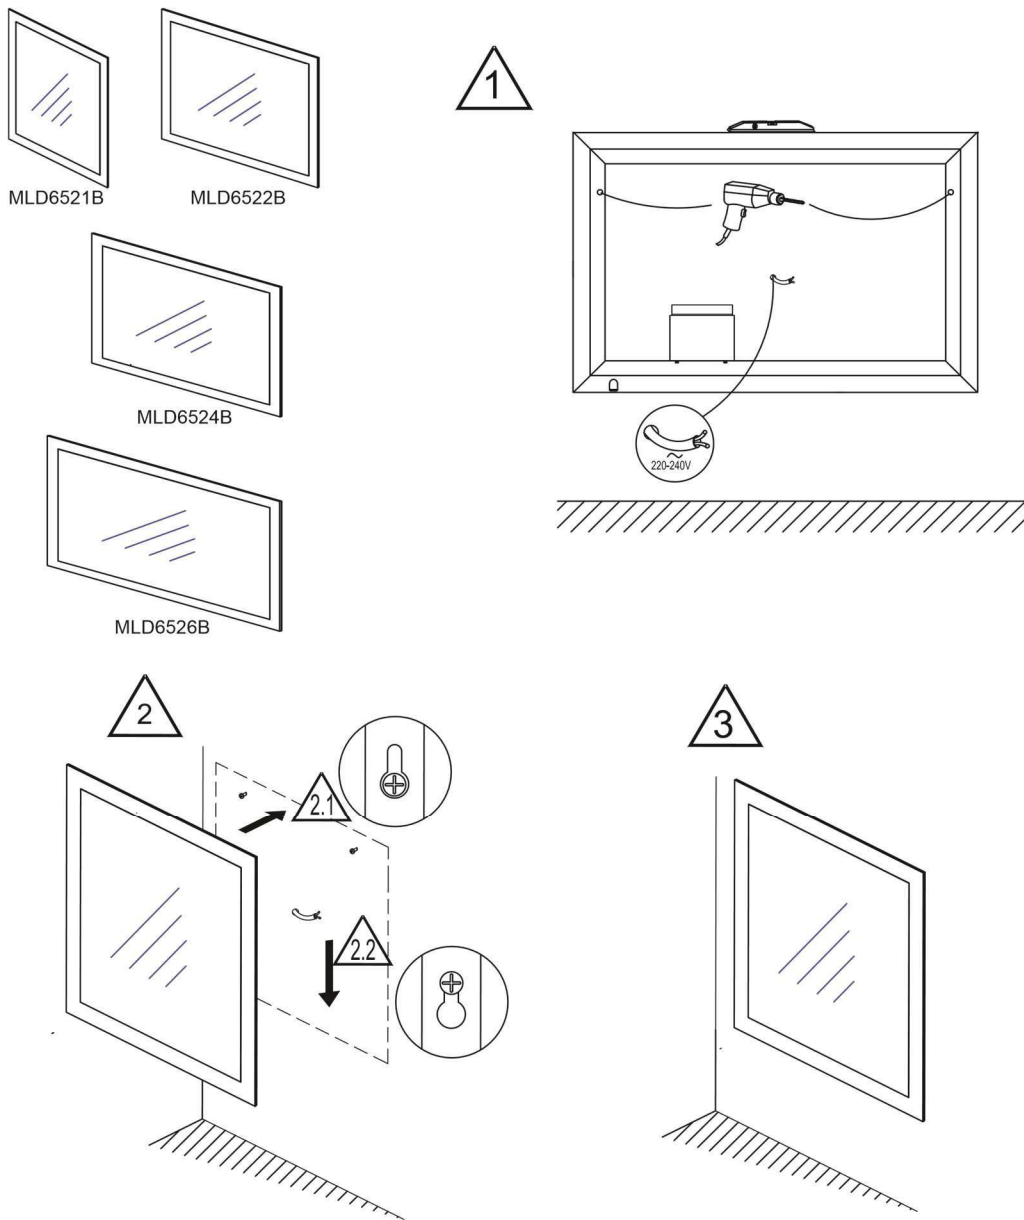

COPENHAGEN NORDIC

INSTALLATION INSTRUCTIONS

Fitting instructions are intended to ease fitting. They are not subject to contract. Since the type of wall determines the fittings necessary for each unit, bolts and screws have not been supplied but left to the responsibility of the installer. All electrical connections must be made in accordance with the latest IEE regulations (BSEN) by a qualified person.

Bluetooth® wireless technology enabled device operation.

<p>1.</p>  <p>To activate the Bluetooth®, operate the sensor switch located at the bottom of the mirror. The mirror will give out a tone to confirm it is ready for pairing. Sometimes it will connect automatically.</p>	<p>2.</p>  <p>Activate the Bluetooth® on your device*</p>	<p>3.</p>  <p>Search for "Soundsystem". The mirror will give out a tone to confirm successful connection. Code: 0000</p> 	<p>4.</p>  <p>You can now listen to your favorite song or online radio station via the stereo speakers.</p>
--	--	--	--

When the mirror is turned off the connect on to the Bluetooth® will be lost. When the mirror is turned on again it will automatically reconnect to the last connected device.

Refer to your device manual for operating controls.