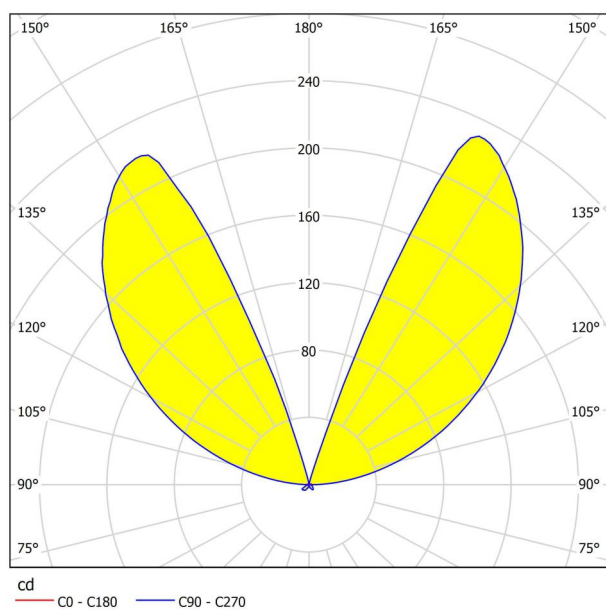

Technical Information

Protection Degree	IP55
Protection Class	1
Mains Voltage	220-240V,50/60Hz
Operation Voltage	220-240V,50/60Hz
Dimmable	No
max. Wattage (1)	6,2W

Illuminant 1

Socket Type (1)	LED
Illuminant Type (1)	LED
Illuminant incl. (1)	Inclusive
Lumen Complete	550
Kelvin Complete	3000K
Light colour Complete	WARM WHITE
Energy efficiency class (EEI)	F
Dimmable	No
Info changeability□light source/driver	LED cannot be exchanged, no driver included

550lm

Technical changes reserved

2/2

Contact | Support
eglo.com/en/eglo-worldwide