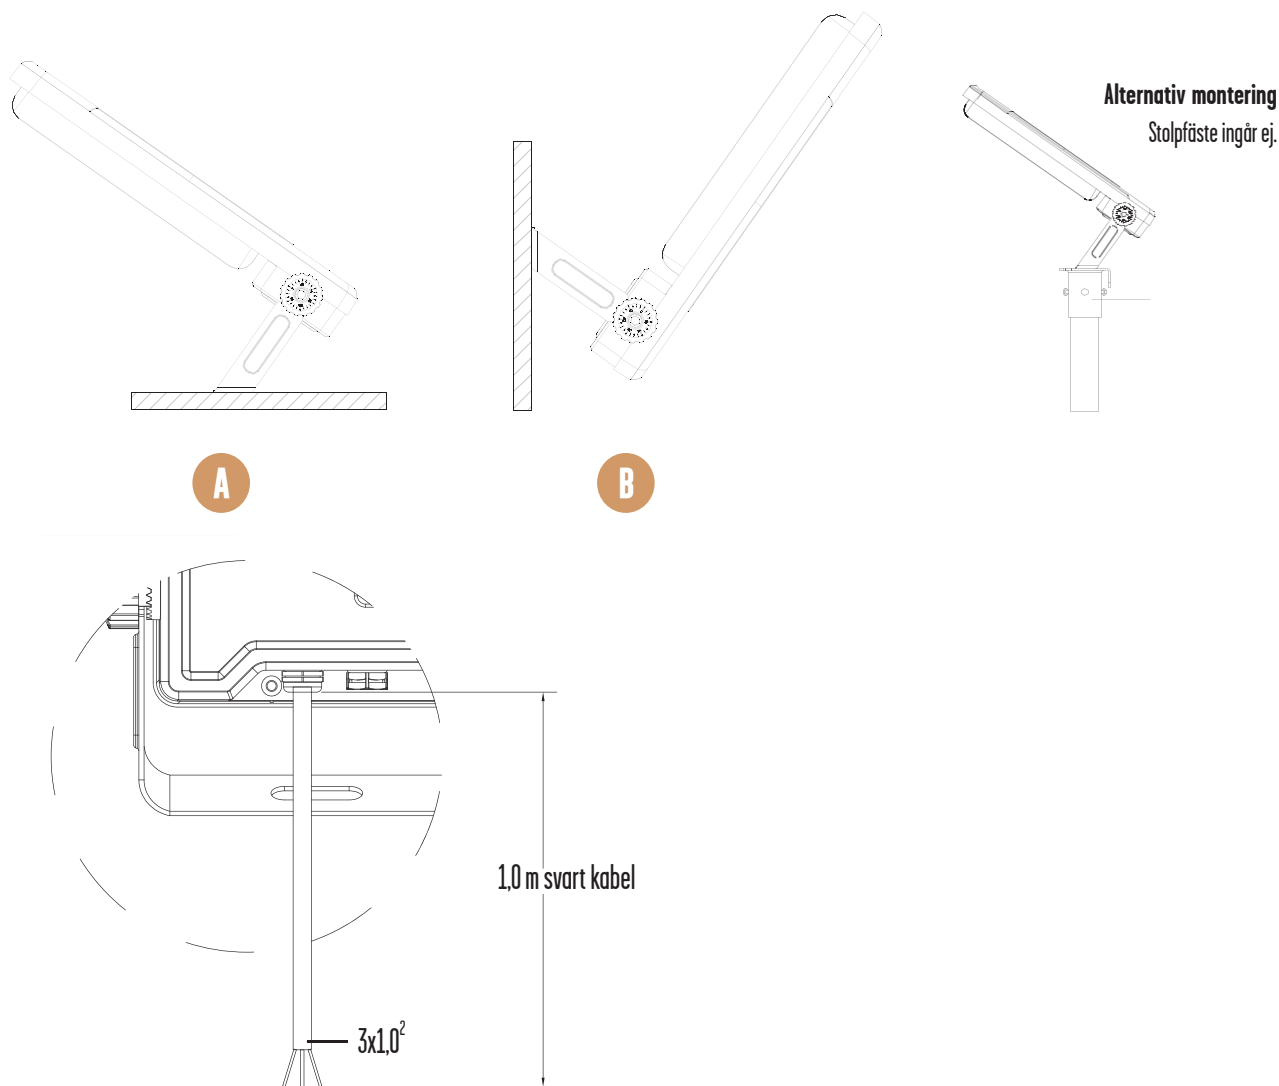

INSTALLATION

PIR

Kan identifiera dag och natt. Användaren kan justera arbetsljuset. Det kan arbeta på dagtid och natt när den är inställd på "+"-läget (max). Fungerar i omgivningsljus mindre än 10LUX när det är justerat på "måne"-läget (min).

SENS justerbar: Kan justeras efter användning av plats; låg känslighet med 5 m för detektionsavstånd; hög känslighet med 10 m passar för stora rum.

Tidsfördröjning läggs till kontinuerligt: När SENS tar emot den andra induktionsignalen efter den första induktion, kommer den att beräkna tiden en gång till på resten av den första tidsfördröjningsbasen (inställd tid).

Tidsfördröjningsjustering: Kan ställas in enligt användarens önskemål.

Minsta tid är 10 sek ± 3 sek. Maximalt är 7 min ± 2 min.

Can identify day and night. The consumer can adjust work ambient light. It can work in the daytime and at night when it is adjusted on the "+" position (max). It can work in the ambient light less than 10LUX when it is adjusted on the "moon" position (min). As for the adjustment pattern, please refer to the testing pattern.

SENS adjustable: It can be adjusted according to using location; low sensitivity with 5m for detection distance; high sensitivity with 10m, it fits for large room.

Time-delay is added continually: When it receives the second induction signals after the first induction, it will compute time once more on the rest of the first time-delay basic (set time).

Time-delay adjustment: It can be set according to the consumer's desire.

The minimum time is 10sec ± 3sec. The maximum is 7min ± 2min.

DETEKTIONSOMRÅDE:	180°
OMGIVNINGSLJUS:	10-2000LUX (JUSTERBAR)
TIDSFÖRDRÖJNING:	MIN: 10SEK±3SEK
INSTALLATIONSHÖJD:	1,8M-2,5M
DETEKTIONSAVSTÅND:	2-16M (<24°) (JUSTERBAR)

DESIGNLIGHT
SCANDINAVIAN AB