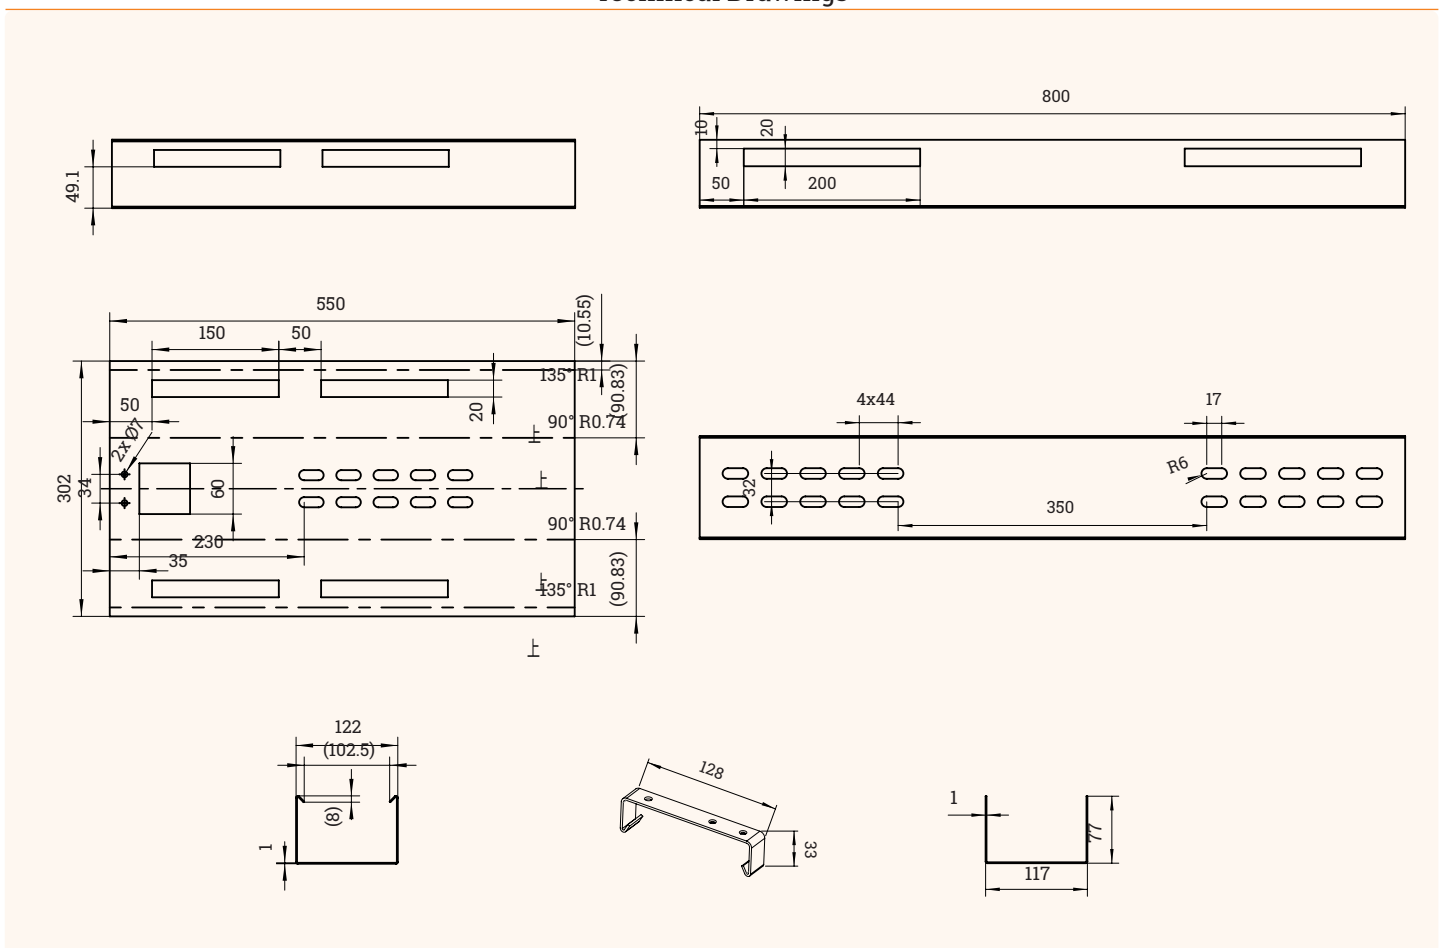

# BOXIT Varioplex

Extendable cabletray with easy accessibility

- ✓ Adjustable width from 1100 to 1700 mm
- ✓ Ideal for use on height-adjustable desks with a lot of cables
- ✓ Attachment directly to the tabletop with the mounting bracket
- ✓ Easy unloading and loading by detaching the BOXIT mount on one side

## Technical Drawings

Article	Description	Colour	Item No.
BOXIT Varioplex	Extendable cabletray, Width: 1100 - 1700 mm, powder-coated steel	Silver	203 124479
		Black	203 124472
		White	203 128070