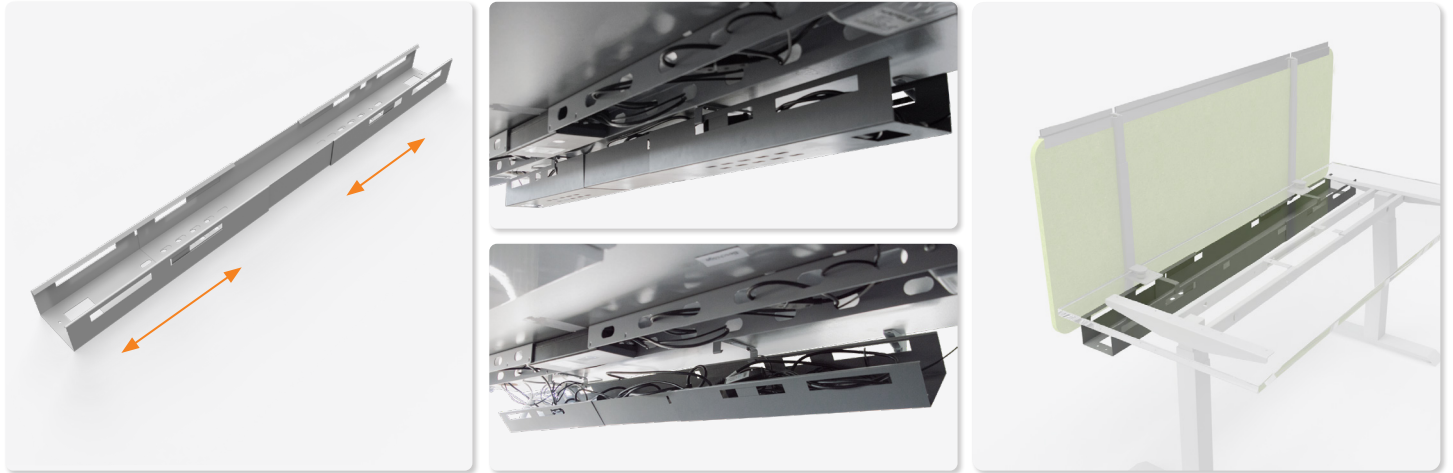

# BOXIT Varioplex

Extendable cabletray with easy accessibility

- ✓ Adjustable width from 1100 to 1700 mm
- ✓ Ideal for use on height-adjustable desks with a lot of cables
- ✓ Attachment directly to the tabletop with the mounting bracket
- ✓ Easy unloading and loading by detaching the BOXIT mount on one side

## Technical Drawings

Article	Description	Colour	Item No.
BOXIT Varioplex	Extendable cabletray, Width: 1100 - 1700 mm, powder-coated steel	Silver	203 124479
		Black	203 124472
		White	203 128070