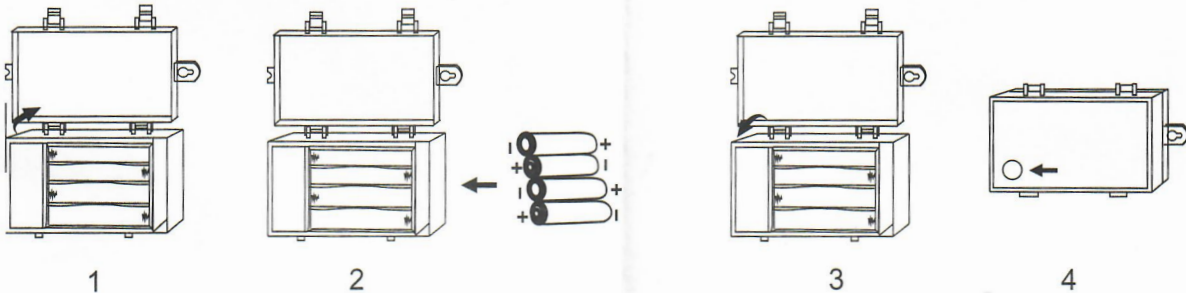

### Instruction for use/INSTRUKTIONER FÖR ANVÄNDNING:

EN-Use only batteries specified and be sure to insert them correctly by matching the + and - polarity markings

Switch: Press once ,Double timer ON.

Press twice:Double timer OFF