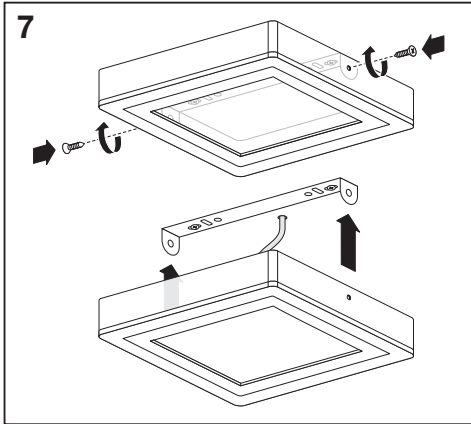

---

---

**LED CLICK WHITE**

---

---

	EAN	W	lm	K	⊖ (°C)	V~	mA	Hz	DF	👤
<b>LED CLICK WHITE RD 200MM 16W</b>	4058075260511	16	750	3000	-20...+40	220-240	70	50/60	>0.7	0.6 kg
<b>LED CLICK WHITE SQ 200MM 16W</b>	4058075260535	16	750	3000	-20...+40	220-240	69	50/60	>0.7	0.7 kg
<b>LED CLICK WHITE RD 300MM 18W</b>	4058075260559	18	1100	3000	-20...+40	220-240	83	50/60	>0.7	1.3 kg
<b>LED CLICK WHITE SQ 300MM 18W</b>	4058075260573	18	1100	3000	-20...+40	220-240	85	50/60	>0.7	1.6 kg

	EAN	This product contains a light source of energy efficiency class	Contained Light Source
LED CLICK WHITE RD 200MM 16W	4058075260511	E	
LED CLICK WHITE SQ 200MM 16W	4058075260535	E	
LED CLICK WHITE RD 300MM 18W	4058075260559	E	
LED CLICK WHITE SQ 300MM 18W	4058075260573	E	