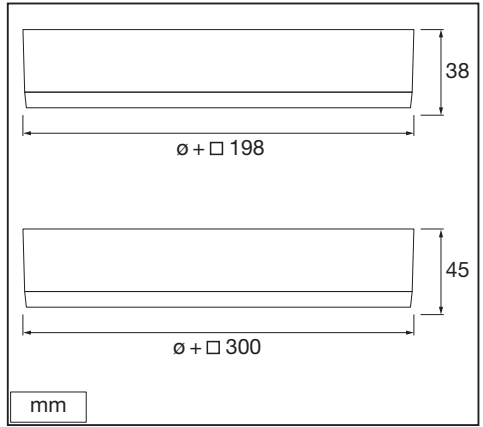

---

---

**LED CLICK WHITE**

---

---

	EAN	W	lm	K	⊖ (°C)	V~	mA	Hz	DF	👤
<b>LED CLICK WHITE RD 200MM 16W</b>	4058075260511	16	750	3000	-20...+40	220-240	70	50/60	>0.7	0.6 kg
<b>LED CLICK WHITE SQ 200MM 16W</b>	4058075260535	16	750	3000	-20...+40	220-240	69	50/60	>0.7	0.7 kg
<b>LED CLICK WHITE RD 300MM 18W</b>	4058075260559	18	1100	3000	-20...+40	220-240	83	50/60	>0.7	1.3 kg
<b>LED CLICK WHITE SQ 300MM 18W</b>	4058075260573	18	1100	3000	-20...+40	220-240	85	50/60	>0.7	1.6 kg

	EAN	This product contains a light source of energy efficiency class	Contained Light Source
LED CLICK WHITE RD 200MM 16W	4058075260511	E	
LED CLICK WHITE SQ 200MM 16W	4058075260535	E	
LED CLICK WHITE RD 300MM 18W	4058075260559	E	
LED CLICK WHITE SQ 300MM 18W	4058075260573	E	