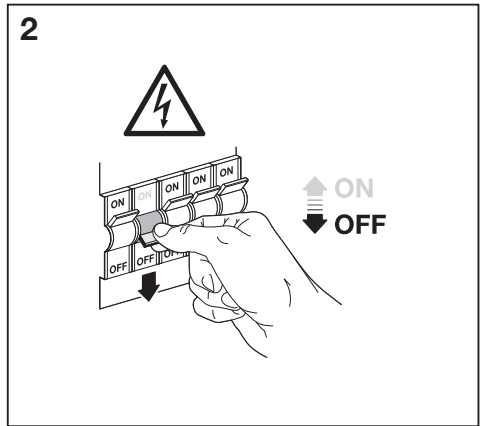

---

---

**LED CLICK WHITE**

---

---

	EAN	W	lm	K	⊖ (°C)	V~	mA	Hz	DF	👤
<b>LED CLICK WHITE RD 200MM 16W</b>	4058075260511	16	750	3000	-20...+40	220-240	70	50/60	>0.7	0.6 kg
<b>LED CLICK WHITE SQ 200MM 16W</b>	4058075260535	16	750	3000	-20...+40	220-240	69	50/60	>0.7	0.7 kg
<b>LED CLICK WHITE RD 300MM 18W</b>	4058075260559	18	1100	3000	-20...+40	220-240	83	50/60	>0.7	1.3 kg
<b>LED CLICK WHITE SQ 300MM 18W</b>	4058075260573	18	1100	3000	-20...+40	220-240	85	50/60	>0.7	1.6 kg

	EAN	This product contains a light source of energy efficiency class	Contained Light Source
LED CLICK WHITE RD 200MM 16W	4058075260511	E	
LED CLICK WHITE SQ 200MM 16W	4058075260535	E	
LED CLICK WHITE RD 300MM 18W	4058075260559	E	
LED CLICK WHITE SQ 300MM 18W	4058075260573	E	