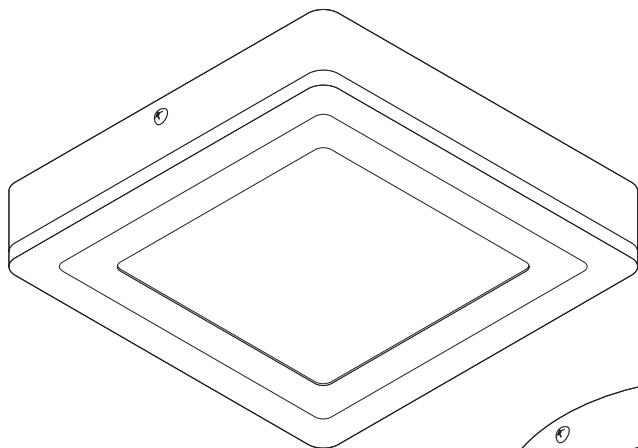

---

---

**LED CLICK WHITE**

---

---

	EAN	W	lm	K	⊖ (°C)	V~	mA	Hz	DF	👤
<b>LED CLICK WHITE RD 200MM 16W</b>	4058075260511	16	750	3000	-20...+40	220-240	70	50/60	>0.7	0.6 kg
<b>LED CLICK WHITE SQ 200MM 16W</b>	4058075260535	16	750	3000	-20...+40	220-240	69	50/60	>0.7	0.7 kg
<b>LED CLICK WHITE RD 300MM 18W</b>	4058075260559	18	1100	3000	-20...+40	220-240	83	50/60	>0.7	1.3 kg
<b>LED CLICK WHITE SQ 300MM 18W</b>	4058075260573	18	1100	3000	-20...+40	220-240	85	50/60	>0.7	1.6 kg

	EAN	This product contains a light source of energy efficiency class	Contained Light Source
LED CLICK WHITE RD 200MM 16W	4058075260511	E	
LED CLICK WHITE SQ 200MM 16W	4058075260535	E	
LED CLICK WHITE RD 300MM 18W	4058075260559	E	
LED CLICK WHITE SQ 300MM 18W	4058075260573	E	