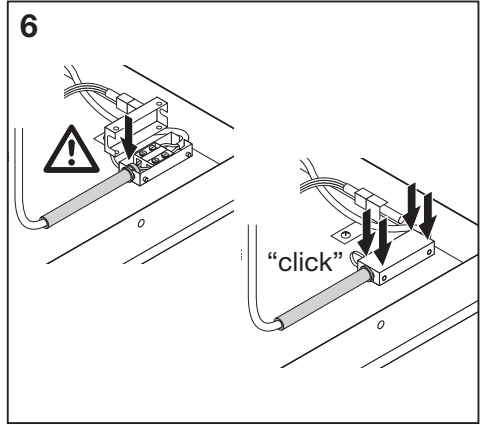

---

---

**LED CLICK WHITE**

---

---

	EAN	W	lm	K	⊖ (°C)	V~	mA	Hz	DF	👤
<b>LED CLICK WHITE RD 200MM 16W</b>	4058075260511	16	750	3000	-20...+40	220-240	70	50/60	>0.7	0.6 kg
<b>LED CLICK WHITE SQ 200MM 16W</b>	4058075260535	16	750	3000	-20...+40	220-240	69	50/60	>0.7	0.7 kg
<b>LED CLICK WHITE RD 300MM 18W</b>	4058075260559	18	1100	3000	-20...+40	220-240	83	50/60	>0.7	1.3 kg
<b>LED CLICK WHITE SQ 300MM 18W</b>	4058075260573	18	1100	3000	-20...+40	220-240	85	50/60	>0.7	1.6 kg

	EAN	This product contains a light source of energy efficiency class	Contained Light Source
LED CLICK WHITE RD 200MM 16W	4058075260511	E	
LED CLICK WHITE SQ 200MM 16W	4058075260535	E	
LED CLICK WHITE RD 300MM 18W	4058075260559	E	
LED CLICK WHITE SQ 300MM 18W	4058075260573	E	