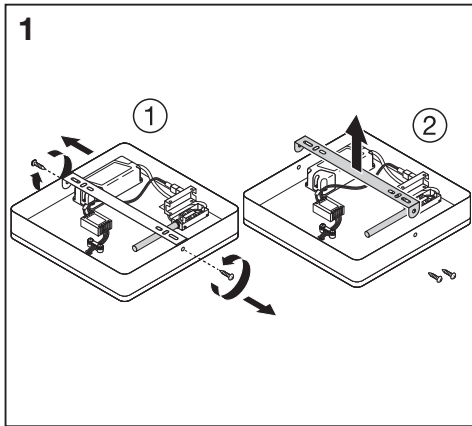

---

---

**LED CLICK WHITE**

---

---

	EAN	W	lm	K	⊖ (°C)	V~	mA	Hz	DF	👤
<b>LED CLICK WHITE RD 200MM 16W</b>	4058075260511	16	750	3000	-20...+40	220-240	70	50/60	>0.7	0.6 kg
<b>LED CLICK WHITE SQ 200MM 16W</b>	4058075260535	16	750	3000	-20...+40	220-240	69	50/60	>0.7	0.7 kg
<b>LED CLICK WHITE RD 300MM 18W</b>	4058075260559	18	1100	3000	-20...+40	220-240	83	50/60	>0.7	1.3 kg
<b>LED CLICK WHITE SQ 300MM 18W</b>	4058075260573	18	1100	3000	-20...+40	220-240	85	50/60	>0.7	1.6 kg

	EAN	This product contains a light source of energy efficiency class	Contained Light Source
LED CLICK WHITE RD 200MM 16W	4058075260511	E	
LED CLICK WHITE SQ 200MM 16W	4058075260535	E	
LED CLICK WHITE RD 300MM 18W	4058075260559	E	
LED CLICK WHITE SQ 300MM 18W	4058075260573	E	