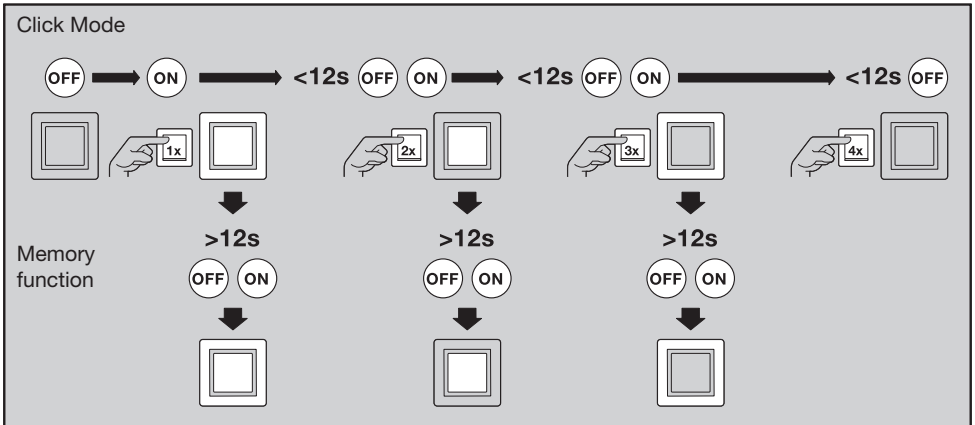

---

---

**LED CLICK WHITE**

---

---

	EAN	W	lm	K	⊖ (°C)	V~	mA	Hz	DF	👤
<b>LED CLICK WHITE RD 200MM 16W</b>	4058075260511	16	750	3000	-20...+40	220-240	70	50/60	>0.7	0.6 kg
<b>LED CLICK WHITE SQ 200MM 16W</b>	4058075260535	16	750	3000	-20...+40	220-240	69	50/60	>0.7	0.7 kg
<b>LED CLICK WHITE RD 300MM 18W</b>	4058075260559	18	1100	3000	-20...+40	220-240	83	50/60	>0.7	1.3 kg
<b>LED CLICK WHITE SQ 300MM 18W</b>	4058075260573	18	1100	3000	-20...+40	220-240	85	50/60	>0.7	1.6 kg

	EAN	This product contains a light source of energy efficiency class	Contained Light Source
LED CLICK WHITE RD 200MM 16W	4058075260511	E	
LED CLICK WHITE SQ 200MM 16W	4058075260535	E	
LED CLICK WHITE RD 300MM 18W	4058075260559	E	
LED CLICK WHITE SQ 300MM 18W	4058075260573	E	