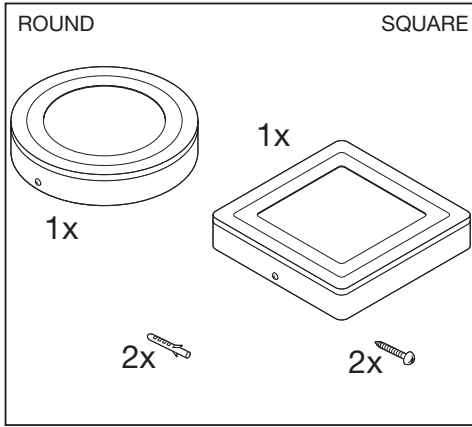

---

---

**LED CLICK WHITE**

---

---

	EAN	W	lm	K	⊖ (°C)	V~	mA	Hz	DF	👤
<b>LED CLICK WHITE RD 200MM 16W</b>	4058075260511	16	750	3000	-20...+40	220-240	70	50/60	>0.7	0.6 kg
<b>LED CLICK WHITE SQ 200MM 16W</b>	4058075260535	16	750	3000	-20...+40	220-240	69	50/60	>0.7	0.7 kg
<b>LED CLICK WHITE RD 300MM 18W</b>	4058075260559	18	1100	3000	-20...+40	220-240	83	50/60	>0.7	1.3 kg
<b>LED CLICK WHITE SQ 300MM 18W</b>	4058075260573	18	1100	3000	-20...+40	220-240	85	50/60	>0.7	1.6 kg

	EAN	This product contains a light source of energy efficiency class	Contained Light Source
LED CLICK WHITE RD 200MM 16W	4058075260511	E	
LED CLICK WHITE SQ 200MM 16W	4058075260535	E	
LED CLICK WHITE RD 300MM 18W	4058075260559	E	
LED CLICK WHITE SQ 300MM 18W	4058075260573	E	