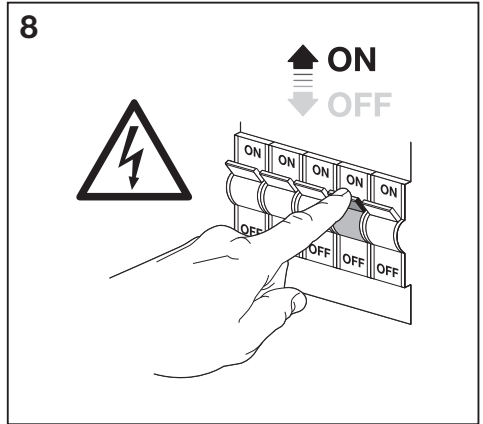

---

---

**LED CLICK WHITE**

---

---

	EAN	W	lm	K	⊖ (°C)	V~	mA	Hz	DF	👤
<b>LED CLICK WHITE RD 200MM 16W</b>	4058075260511	16	750	3000	-20...+40	220-240	70	50/60	>0.7	0.6 kg
<b>LED CLICK WHITE SQ 200MM 16W</b>	4058075260535	16	750	3000	-20...+40	220-240	69	50/60	>0.7	0.7 kg
<b>LED CLICK WHITE RD 300MM 18W</b>	4058075260559	18	1100	3000	-20...+40	220-240	83	50/60	>0.7	1.3 kg
<b>LED CLICK WHITE SQ 300MM 18W</b>	4058075260573	18	1100	3000	-20...+40	220-240	85	50/60	>0.7	1.6 kg

	EAN	This product contains a light source of energy efficiency class	Contained Light Source
LED CLICK WHITE RD 200MM 16W	4058075260511	E	
LED CLICK WHITE SQ 200MM 16W	4058075260535	E	
LED CLICK WHITE RD 300MM 18W	4058075260559	E	
LED CLICK WHITE SQ 300MM 18W	4058075260573	E	