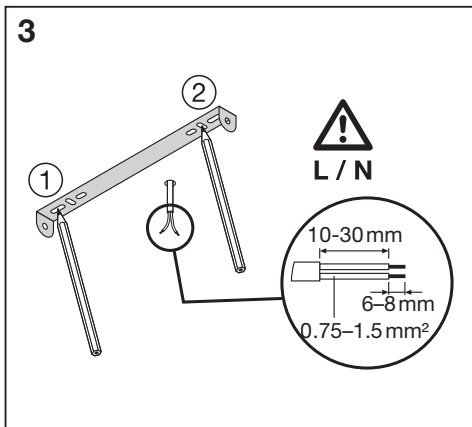

---

---

**LED CLICK WHITE**

---

---

	EAN	W	lm	K	⊖ (°C)	V~	mA	Hz	DF	👤
<b>LED CLICK WHITE RD 200MM 16W</b>	4058075260511	16	750	3000	-20...+40	220-240	70	50/60	>0.7	0.6 kg
<b>LED CLICK WHITE SQ 200MM 16W</b>	4058075260535	16	750	3000	-20...+40	220-240	69	50/60	>0.7	0.7 kg
<b>LED CLICK WHITE RD 300MM 18W</b>	4058075260559	18	1100	3000	-20...+40	220-240	83	50/60	>0.7	1.3 kg
<b>LED CLICK WHITE SQ 300MM 18W</b>	4058075260573	18	1100	3000	-20...+40	220-240	85	50/60	>0.7	1.6 kg

	EAN	This product contains a light source of energy efficiency class	Contained Light Source
LED CLICK WHITE RD 200MM 16W	4058075260511	E	
LED CLICK WHITE SQ 200MM 16W	4058075260535	E	
LED CLICK WHITE RD 300MM 18W	4058075260559	E	
LED CLICK WHITE SQ 300MM 18W	4058075260573	E	