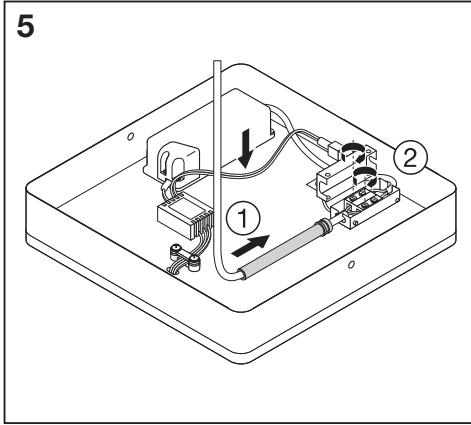

---

---

**LED CLICK WHITE**

---

---

	EAN	W	lm	K	⊖ (°C)	V~	mA	Hz	DF	👤
<b>LED CLICK WHITE RD 200MM 16W</b>	4058075260511	16	750	3000	-20...+40	220-240	70	50/60	>0.7	0.6 kg
<b>LED CLICK WHITE SQ 200MM 16W</b>	4058075260535	16	750	3000	-20...+40	220-240	69	50/60	>0.7	0.7 kg
<b>LED CLICK WHITE RD 300MM 18W</b>	4058075260559	18	1100	3000	-20...+40	220-240	83	50/60	>0.7	1.3 kg
<b>LED CLICK WHITE SQ 300MM 18W</b>	4058075260573	18	1100	3000	-20...+40	220-240	85	50/60	>0.7	1.6 kg

	EAN	This product contains a light source of energy efficiency class	Contained Light Source
LED CLICK WHITE RD 200MM 16W	4058075260511	E	
LED CLICK WHITE SQ 200MM 16W	4058075260535	E	
LED CLICK WHITE RD 300MM 18W	4058075260559	E	
LED CLICK WHITE SQ 300MM 18W	4058075260573	E	