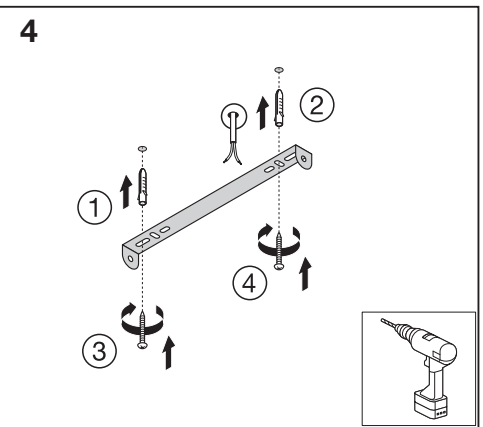

---

---

**LED CLICK WHITE**

---

---

	EAN	W	lm	K	⊖ (°C)	V~	mA	Hz	DF	👤
<b>LED CLICK WHITE RD 200MM 16W</b>	4058075260511	16	750	3000	-20...+40	220-240	70	50/60	>0.7	0.6 kg
<b>LED CLICK WHITE SQ 200MM 16W</b>	4058075260535	16	750	3000	-20...+40	220-240	69	50/60	>0.7	0.7 kg
<b>LED CLICK WHITE RD 300MM 18W</b>	4058075260559	18	1100	3000	-20...+40	220-240	83	50/60	>0.7	1.3 kg
<b>LED CLICK WHITE SQ 300MM 18W</b>	4058075260573	18	1100	3000	-20...+40	220-240	85	50/60	>0.7	1.6 kg

	EAN	This product contains a light source of energy efficiency class	Contained Light Source
LED CLICK WHITE RD 200MM 16W	4058075260511	E	
LED CLICK WHITE SQ 200MM 16W	4058075260535	E	
LED CLICK WHITE RD 300MM 18W	4058075260559	E	
LED CLICK WHITE SQ 300MM 18W	4058075260573	E	