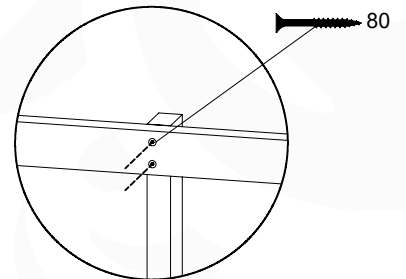

11 Rock Wall

RW18

	PartNo	PartName	QTY.
Hardware Pack	001_102	Washer Head Screw T40 M8x30	10
	002_220	Gap Point Screw T25 - 5x45	32
	002_223	Gap Point Screw T25 - 5x80	4
	003_010	M8 spring lock washer	10
	004_050	M8 Drive-in Nut 22mm	10
Other	022_50x	Climbing Rock	5
	120_102	Handgrip set (complete 2x)	1
Timber	C206	Beam 2060 mm	1
	D65	Board 650 mm	7

DL Rockwall 140 - P03 UR 145 - 2-9-2022 - v2

11-1

DL Rockwall 140 - P07 UR 145 - 2-9-2022 - v2