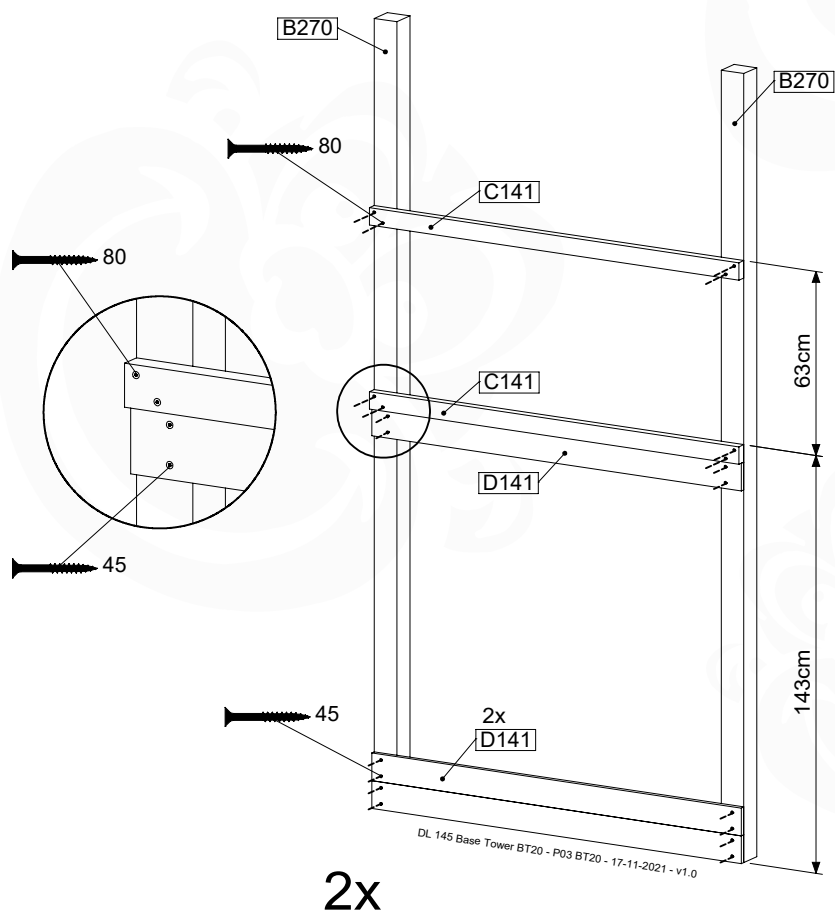

07 Base Tower

BT20

	PartNo	PartName	QTY.
Hardware pack	001_406	Stealth Screw 8x45	6
	001_417	Stealth Screw 8x80	4
	002_220	Gap Point Screw T25 - 5x45	135
	002_223	Gap Point Screw T25 - 5x80	40
Other	007_001	Ground-anchor	2
	022_31x	bpc-base version 3	8
	022_84x	bpc cover	8
Timber	B270	Post 90x90 L2700	4
	C141	Beam 1410 mm	10
	D123	Board 1230 mm	17
	D141	Board 1410 mm	12

07-1