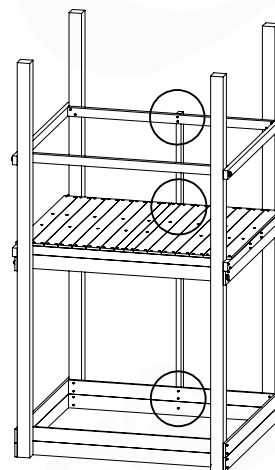

11 Rock Wall

RW18

	PartNo	PartName	QTY.
Hardware Pack	001_102	Washer Head Screw T40 M8x30	10
	002_220	Gap Point Screw T25 - 5x45	32
	002_223	Gap Point Screw T25 - 5x80	4
	003_010	M8 spring lock washer	10
	004_050	M8 Drive-in Nut 22mm	10
Other	022_50x	Climbing Rock	5
	120_102	Handgrip set (complete 2x)	1
Timber	C206	Beam 2060 mm	1
	D65	Board 650 mm	7

DL Rockwall 140 - P03 UR 145 - 2-9-2022 - v2

11-1

DL Rockwall 140 - P07 UR 145 - 2-9-2022 - v2