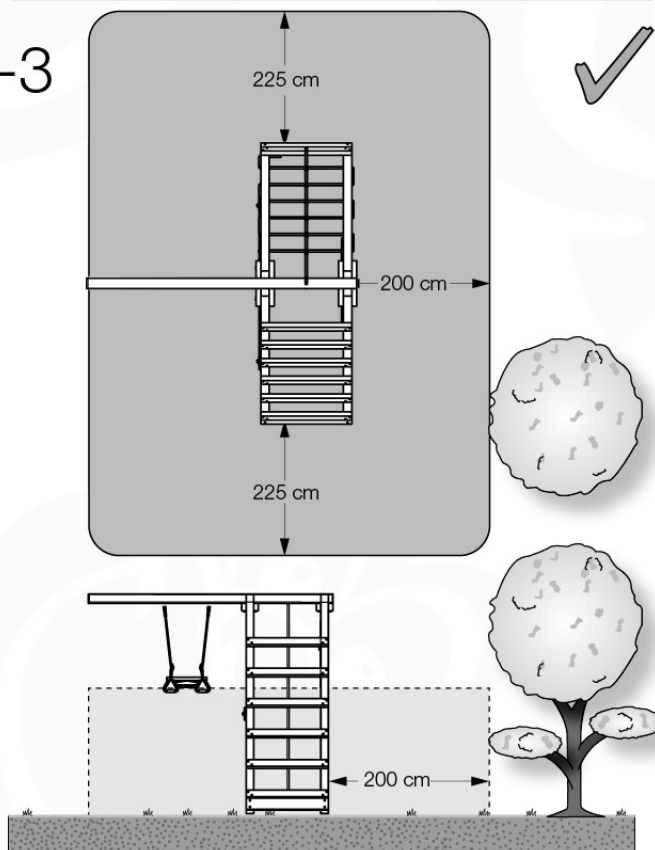

05 Safe Playground Planning

05-1

05-2

05-3

05-4