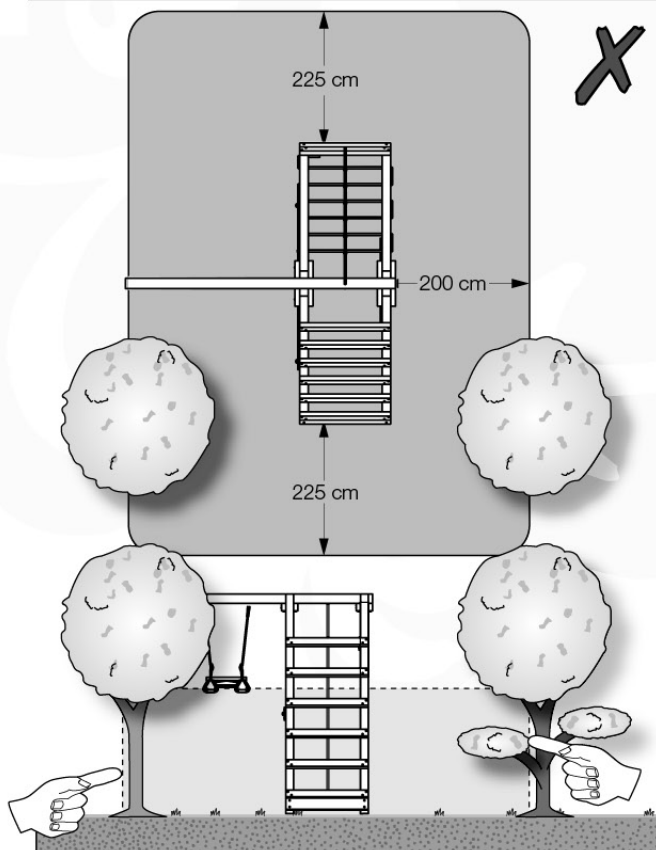

05 Safe Playground Planning

05-1

05-2

05-3

05-4