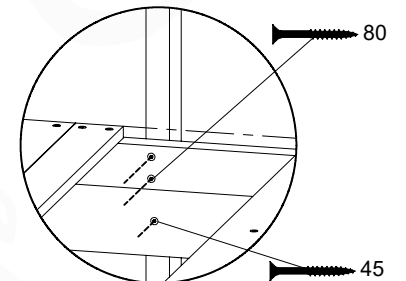

11 Rock Wall

RW18

	PartNo	PartName	QTY.
Hardware Pack	001_102	Washer Head Screw T40 M8x30	10
	002_220	Gap Point Screw T25 - 5x45	32
	002_223	Gap Point Screw T25 - 5x80	4
	003_010	M8 spring lock washer	10
	004_050	M8 Drive-in Nut 22mm	10
Other	022_50x	Climbing Rock	5
	120_102	Handgrip set (complete 2x)	1
Timber	C206	Beam 2060 mm	1
	D65	Board 650 mm	7

DL Rockwall 140 - P03 UR 145 - 2-9-2022 - v2

11-1

DL Rockwall 140 - P07 UR 145 - 2-9-2022 - v2