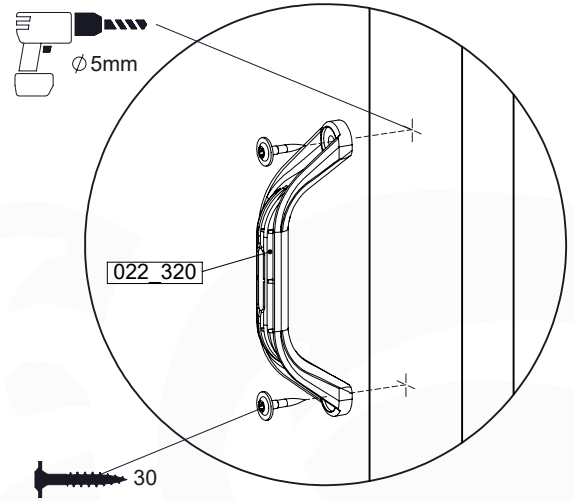

12-5

13 Roof

RF15

	PartNo	PartName	QTY.
Hardware pack	001_417	Stealth Screw 8x80	4
	002_220	Gap Point Screw T25 - 5x45	108
Timber	C96	Beam L=(900+beam height) mm	4
	D123	Board 1230 mm	1
	D154	Board 1540 mm	24

Roof Chalet 140 - P02 - 3-11-2021 - v1.0