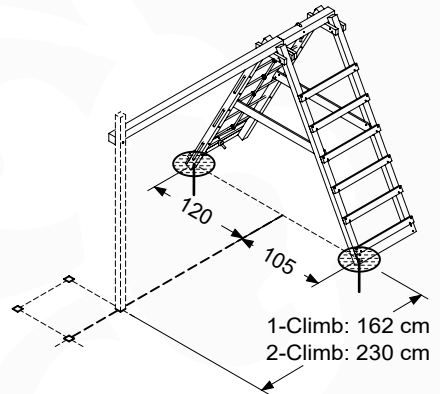

# 07 Base Tower

BT20

	PartNo	PartName	QTY.
Hardware pack	001_406	Stealth Screw 8x45	6
	001_417	Stealth Screw 8x80	4
	002_220	Gap Point Screw T25 - 5x45	135
	002_223	Gap Point Screw T25 - 5x80	40
Other	007_001	Ground-anchor	2
	022_31x	bpc-base version 3	8
	022_84x	bpc cover	8
Timber	B270	Post 90x90 L2700	4
	C141	Beam 1410 mm	10
	D123	Board 1230 mm	17
	D141	Board 1410 mm	12