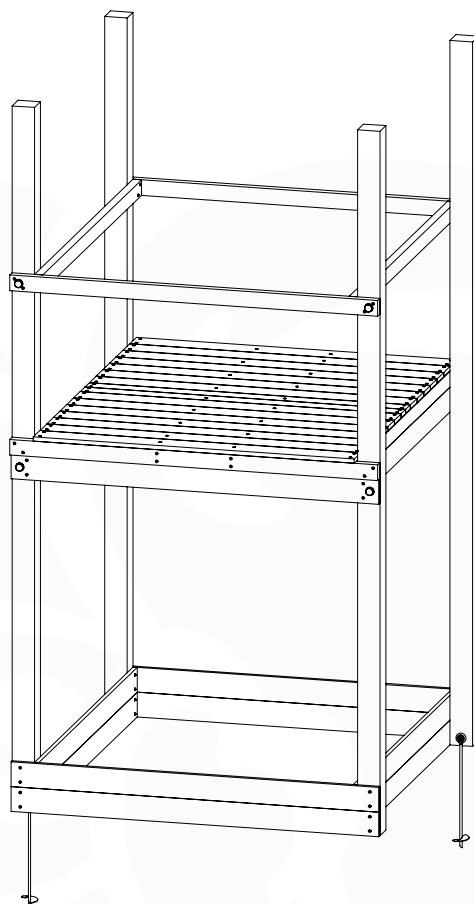

07 Base Tower

BT20

	PartNo	PartName	QTY.
Hardware pack	001_406	Stealth Screw 8x45	6
	001_417	Stealth Screw 8x80	4
	002_220	Gap Point Screw T25 - 5x45	135
	002_223	Gap Point Screw T25 - 5x80	40
Other	007_001	Ground-anchor	2
	022_31x	bpc-base version 3	8
	022_84x	bpc cover	8
Timber	B270	Post 90x90 L2700	4
	C141	Beam 1410 mm	10
	D123	Board 1230 mm	17
	D141	Board 1410 mm	12