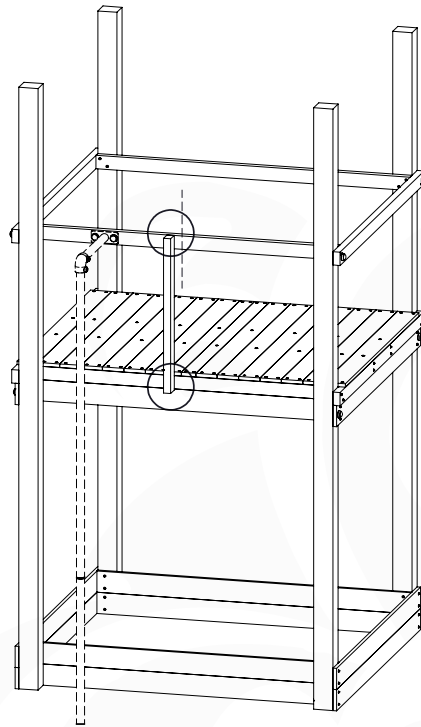

18-1

19 Accessories

AC01

(194_119)

	PartNo	PartName	QTY.
Hardware Pack 100_617	001_406	Stealth Screw 8x45	1
	002_041	Dome head screw 4.5 x 20 mm	3
	002_042	Dome head screw 3.5 x 13mm	4
	002_219	Gap Point Screw T25 - 5x30	2
Other	022_300	Steering Wheel	1
	022_800	Rail P/T 105	1
	022_910	Sandpad	1
	103_901	Logo ID Plate	1
	104_107	Tool Set Climbing Units	1
	120_024	Tower Flag	1
	122_302	Telescope	1

Accessory set - P02 - 29-9-2021 - v4