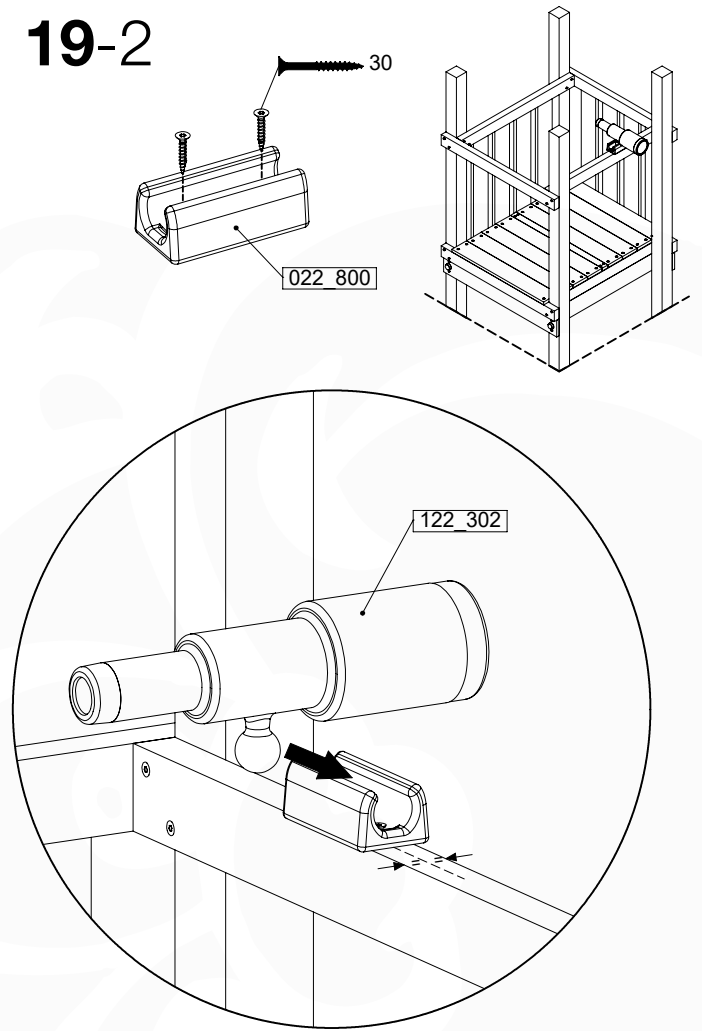

19-2

Accessories set - P03 - 29.9.2021 - v4