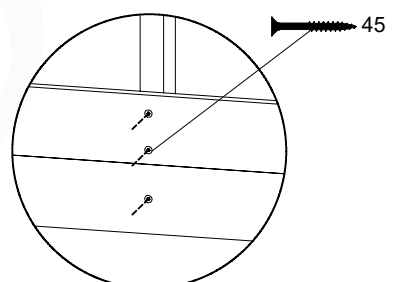

11 Rock Wall

RW18

	PartNo	PartName	QTY.
Hardware Pack	001_102	Washer Head Screw T40 M8x30	10
	002_220	Gap Point Screw T25 - 5x45	32
	002_223	Gap Point Screw T25 - 5x80	4
	003_010	M8 spring lock washer	10
	004_050	M8 Drive-in Nut 22mm	10
Other	022_50x	Climbing Rock	5
	120_102	Handgrip set (complete 2x)	1
Timber	C206	Beam 2060 mm	1
	D65	Board 650 mm	7

DL Rockwall 140 - P03 UR 145 - 2-9-2022 - v2

11-1

DL Rockwall 140 - P07 UR 145 - 2-9-2022 - v2