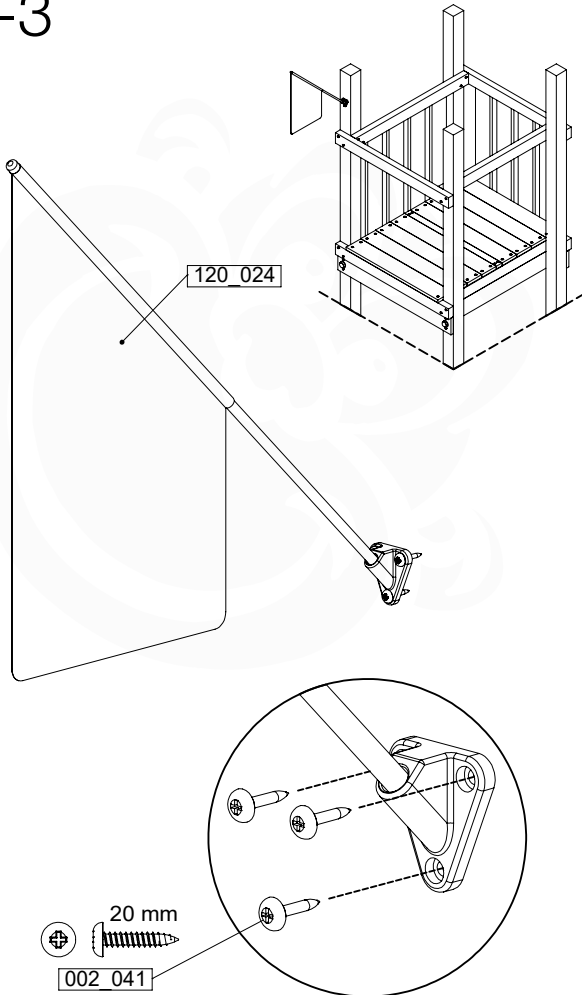

19-1

19-2

Accessories set - P03 - 29.9.2021 - v4

19-3

19-4

Accessories set - P04 - 29.9.2021 - v4