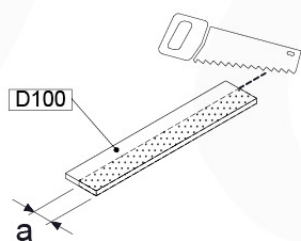

ET15

	PartNo	PartName	QTY.
Hardware pack	001_406	Stealth Screw 8x45	4
	001_417	Stealth Screw 8x80	2
	002_220	Gap Point Screw T25 - 5x45	106
	002_223	Gap Point Screw T25 - 5x80	16
Other	007_001	Ground-anchor	2
	022_31x	bpc-base version 3	4
	022_84x	bpc cover	4
Timber	A220	Post 70x70 L2200	2
	C114	Beam 1140 mm	4
	D100	Board 1000 mm	14
	D114	Board 1140 mm	9

Extension Tower 115 115 - P04 - ET15 - 19-11-2021 - v1

08-Extended Tower ET15

08-1

A = B

08-2

08-3

08-4

09 Balustrade (1x)