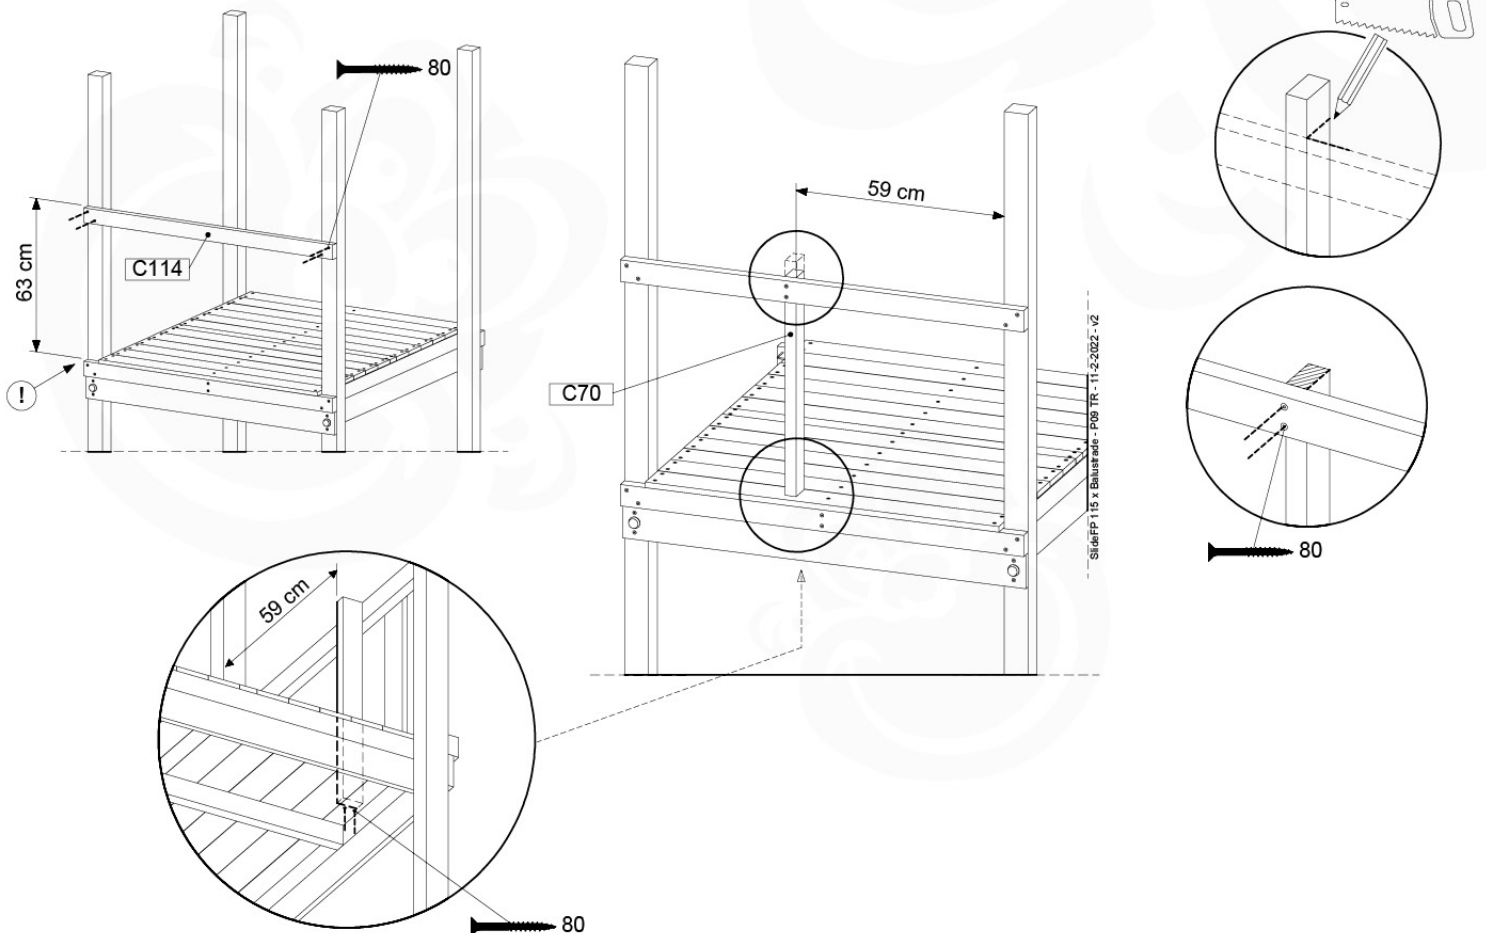

17 Slide Set

SL13

	PartNo	PartName	QTY.
Hardware Pack	000_101	Nail Pan Head	10
	002_220	Gap Point Screw T25 - 5x45	8
	002_223	Gap Point Screw T25 - 5x80	8
	002_308	Gap Point Screw T25 - 5x20	2
Other	120_102	Handgrip set (complete 2x)	1
	123_200	Bumperpad	1
	324_xxx 334_xxx	Wavy Star Slide XL 2200 mm / Wavy Star Slide XXL 2650 mm	1
Timber	C114	Beam 1140 mm	1
	C70	Beam 700 mm	1
	D65	Board 650 mm	2

17-1