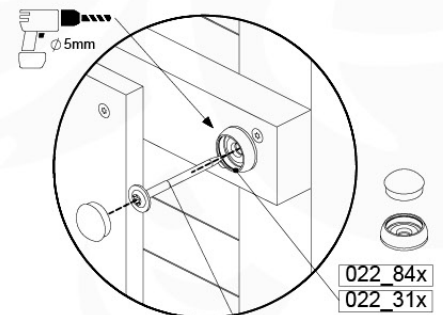

10-1

HARDWARE PACK TOWER → 80