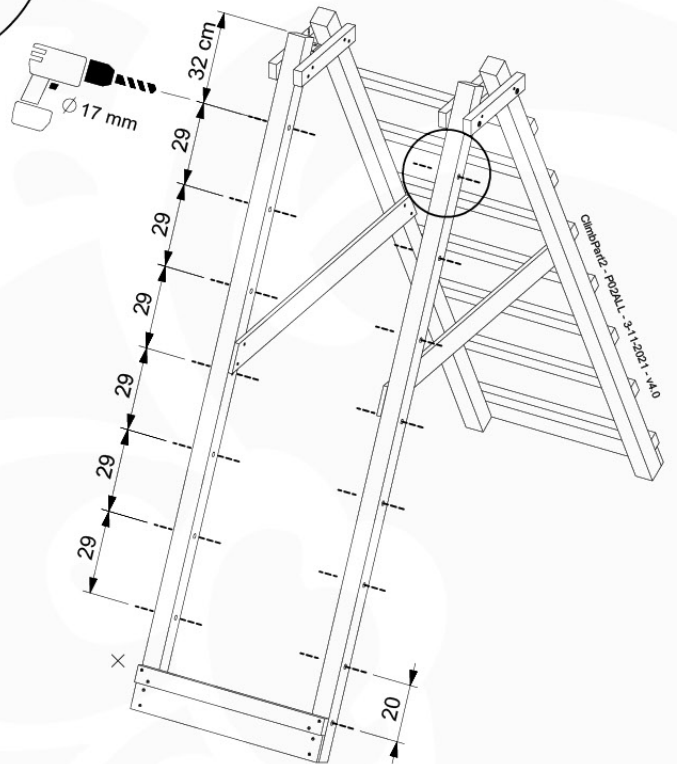

Climb Module 220 / 220 Extra