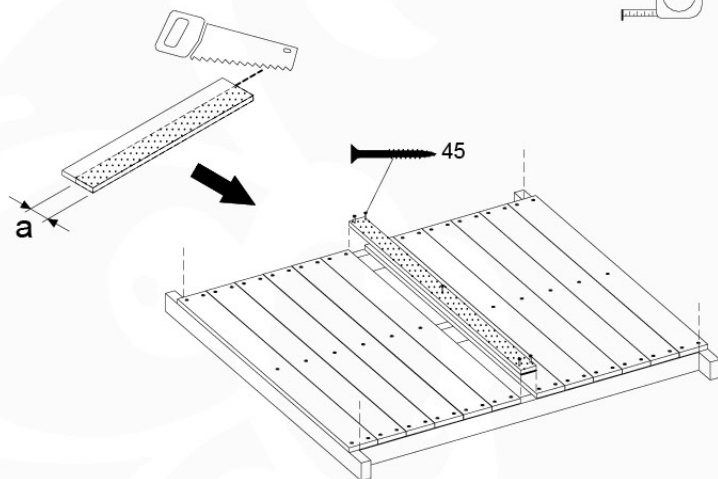

06 Playground Foundation

FD07

07 Base Tower

BT15

	PartNo	PartName	QTY.
Hardware Pack	001_406	Stealth Screw 8x45	6
	001_417	Stealth Screw 8x80	4
	002_220	Gap Point Screw T25 - 5x45	118
	002_223	Gap Point Screw T25 - 5x80	20
	022_31x	bpc-base version 3	8
	022_84x	bpc cover	8
Other	007_001	Ground-anchor	2
Timber	A270	Post 70x70 L2700	4
	C114	Beam 1140 mm	5
	D100	Board 1000 mm	14
	D114	Board 1140 mm	12

Base Tower NL - P09 - BT15 - 15-10-2021 - v2.1

07-1

Base Tower NL - P17 - BT15 - 15-10-2021 - v2.1

A = B

07-2

07-3

07-4

08 Extended Tower

ET15

	PartNo	PartName	QTY.
Hardware pack	001_406	Stealth Screw 8x45	4
	001_417	Stealth Screw 8x80	2
	002_220	Gap Point Screw T25 - 5x45	106
	002_223	Gap Point Screw T25 - 5x80	16
Other	007_001	Ground-anchor	2
	022_31x	bpc-base version 3	4
	022_84x	bpc cover	4
Timber	A220	Post 70x70 L2200	2
	C114	Beam 1140 mm	4
	D100	Board 1000 mm	14
	D114	Board 1140 mm	9