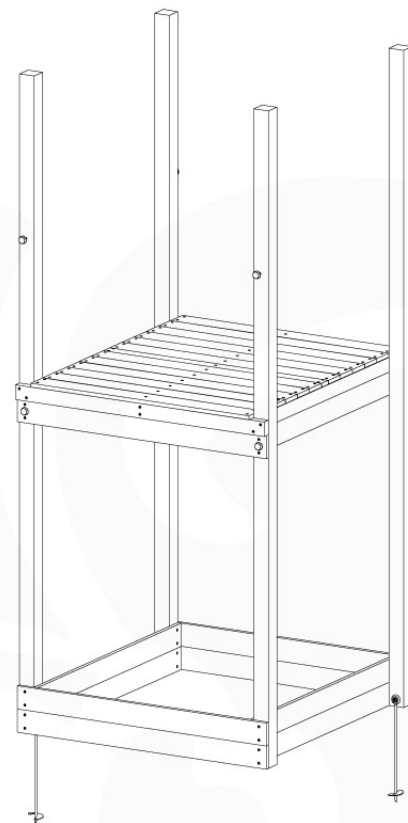

06 Playground Foundation

FD07

07 Base Tower

BT15

	PartNo	PartName	QTY.
Hardware Pack	001_406	Stealth Screw 8x45	6
	001_417	Stealth Screw 8x80	4
	002_220	Gap Point Screw T25 - 5x45	118
	002_223	Gap Point Screw T25 - 5x80	20
	022_31x	bpc-base version 3	8
	022_84x	bpc cover	8
Other	007_001	Ground-anchor	2
Timber	A270	Post 70x70 L2700	4
	C114	Beam 1140 mm	5
	D100	Board 1000 mm	14
	D114	Board 1140 mm	12

Base Tower NL - P09 - BT15 - 15-10-2021 - v2.1

07-1

Base Tower NL - P17 - BT15 - 15-10-2021 - v2.1

A = B

07-2

07-3

07-4

08 Extended Tower

ET15

	PartNo	PartName	QTY.
Hardware pack	001_406	Stealth Screw 8x45	4
	001_417	Stealth Screw 8x80	2
	002_220	Gap Point Screw T25 - 5x45	106
	002_223	Gap Point Screw T25 - 5x80	16
Other	007_001	Ground-anchor	2
	022_31x	bpc-base version 3	4
	022_84x	bpc cover	4
Timber	A220	Post 70x70 L2200	2
	C114	Beam 1140 mm	4
	D100	Board 1000 mm	14
	D114	Board 1140 mm	9