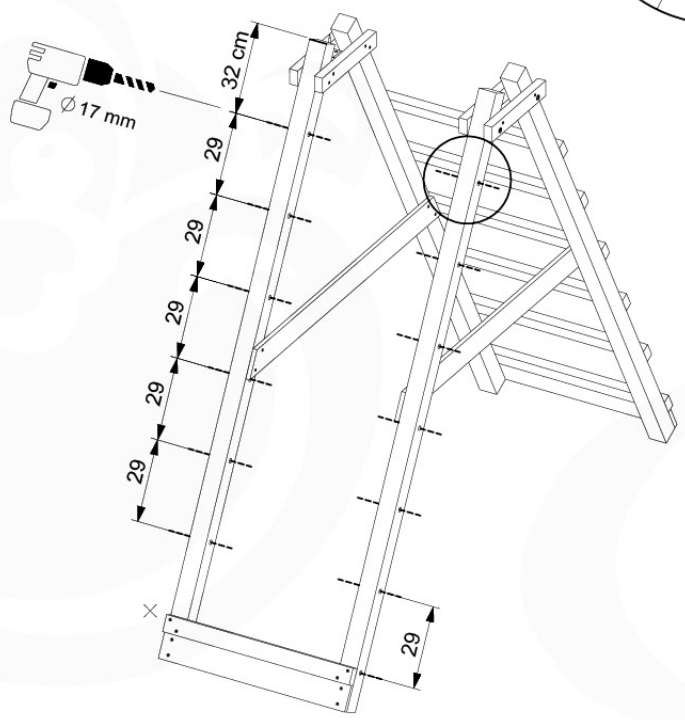

Climb Module 200