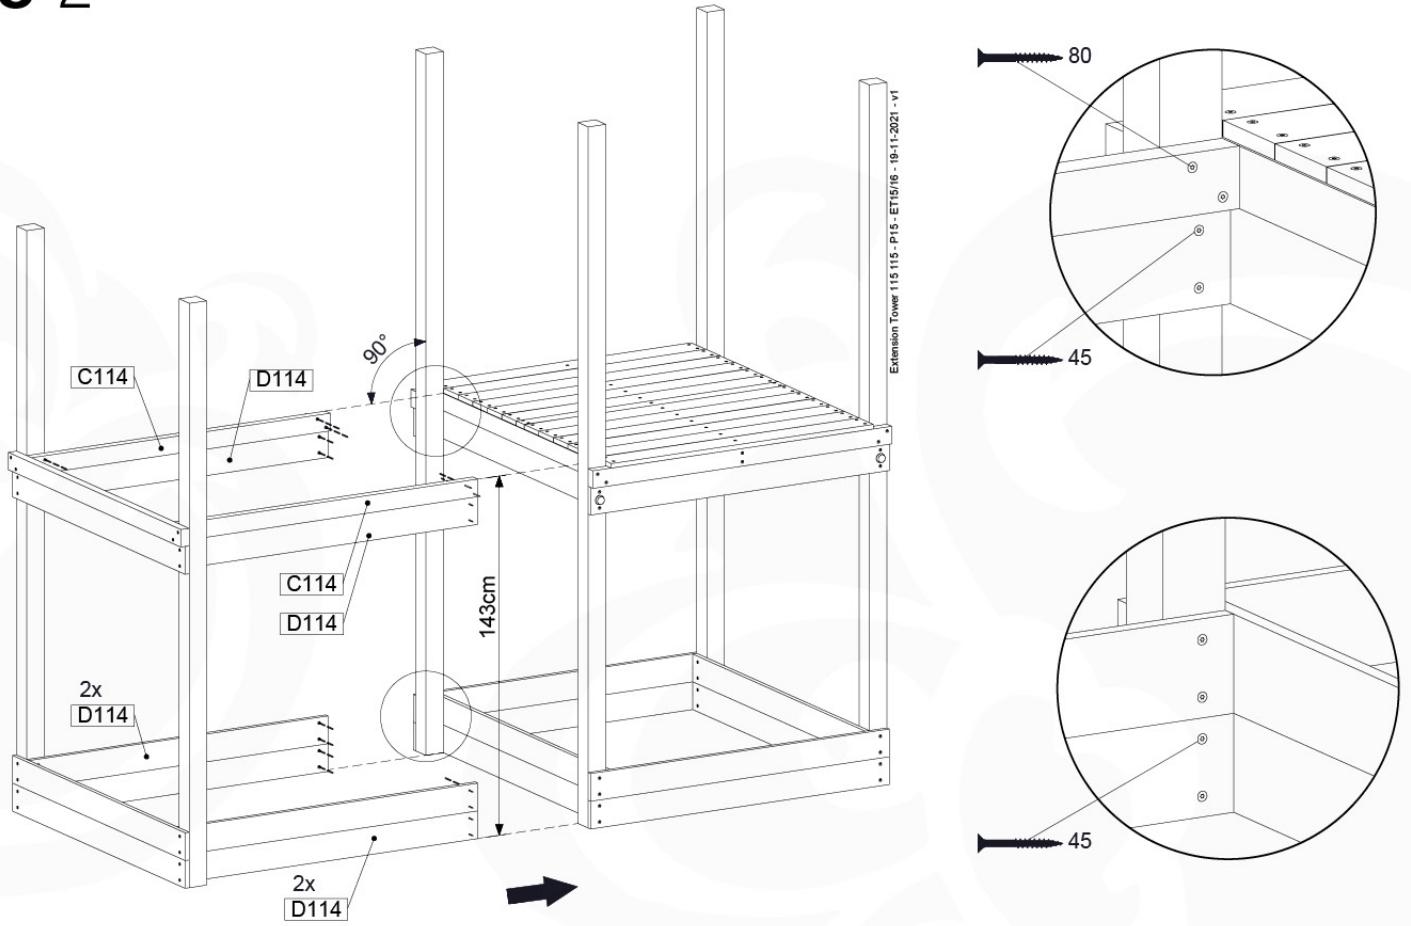

ET15

	PartNo	PartName	QTY.
Hardware pack	001_406	Stealth Screw 8x45	4
	001_417	Stealth Screw 8x80	2
	002_220	Gap Point Screw T25 - 5x45	106
	002_223	Gap Point Screw T25 - 5x80	16
Other	007_001	Ground-anchor	2
	022_31x	bpc-base version 3	4
	022_84x	bpc cover	4
Timber	A220	Post 70x70 L2200	2
	C114	Beam 1140 mm	4
	D100	Board 1000 mm	14
	D114	Board 1140 mm	9

Extension Tower 115 115 - P04 - ET15 - 19-11-2021 - v1

08-Extended Tower ET15

08-1

A = B

08-2

08-3

08-4

09 Balustrade (1x)

BL03

	PartNo	PartName	QTY.
Hardware Pack	002_220	Gap Point Screw T25 - 5x45	24
	002_223	Gap Point Screw T25 - 5x80	4
Timber	C114	Beam 1140 mm	1
	D65	Board 650 mm	6

Balustrade 120 - P04 U - 8-10-2021 - v1.1