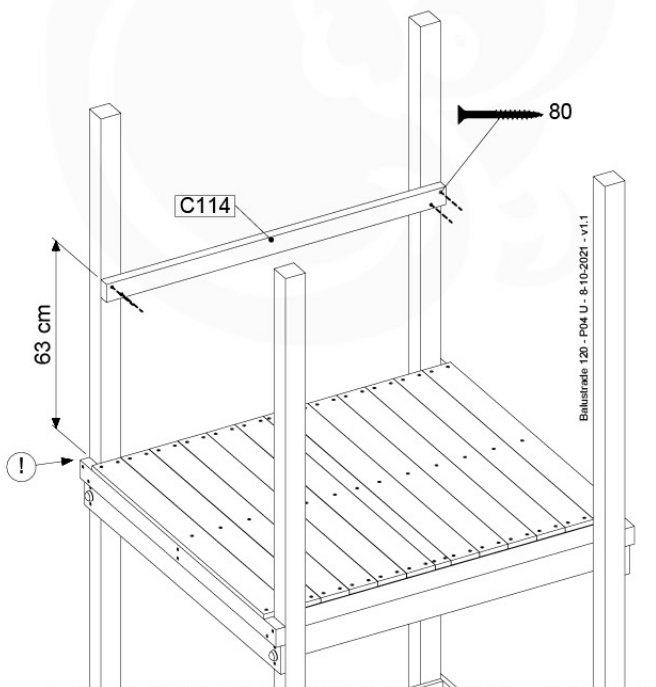

09 Balustrade (1x)

BL03

	PartNo	PartName	QTY.
Hardware Pack	002_220	Gap Point Screw T25 - 5x45	24
	002_223	Gap Point Screw T25 - 5x80	4
Timber	C114	Beam 1140 mm	1
	D65	Board 650 mm	6

Balustrade 120 - P04 U - 8-10-2021 - v1.1

09-1