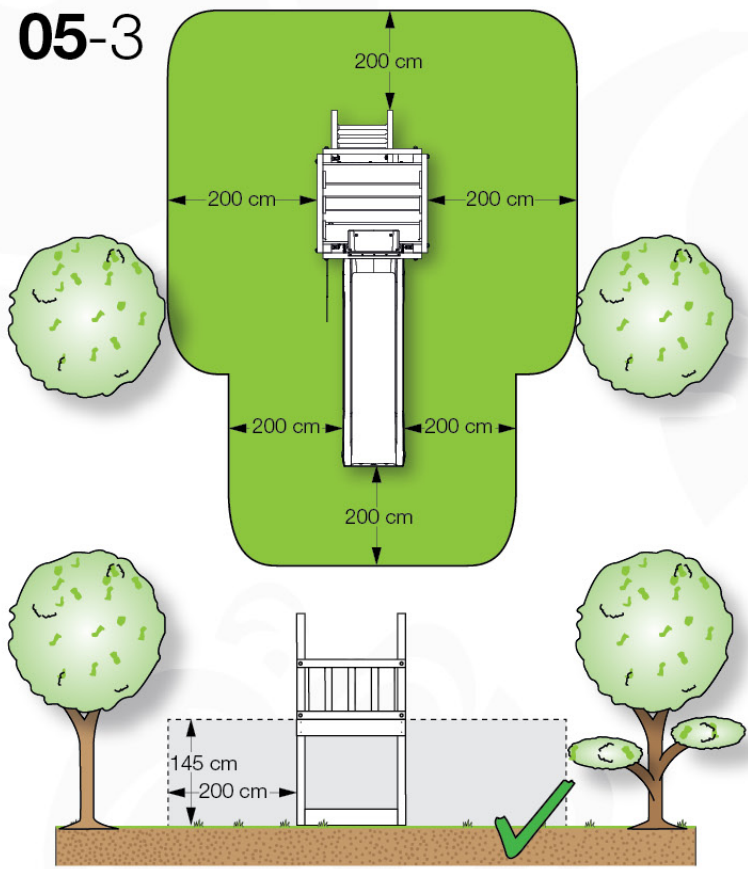

05 Safe Playground Planning

05-1

05-2

05-3

05-4

05-5