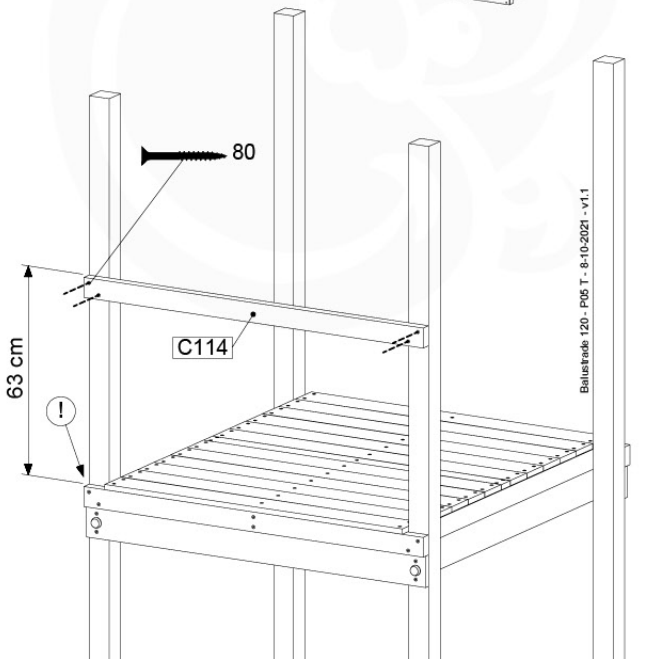

09-1

10 Balustrade (2x)

BL04

	PartNo	PartName	QTY.
Hardware Pack	002_220	Gap Point Screw T25 - 5x45	24
	002_223	Gap Point Screw T25 - 5x80	4
Timber	C114	Beam 1140 mm	1
	D65	Board 650 mm	6

Balustrade 120 - P03 T - 8-10-2021 - v1.1

10-1

HARDWARE PACK TOWER → 80

Balustrade 120 - P06 T - 8-10-2021 - v1.1

SAFETY
min. 26 mm
max. 70 mm

11 Rock Wall

RW09

	PartNo	PartName	QTY.
Hardware Pack	001_102	Washer Head Screw T40 M8x30	10
	002_220	Gap Point Screw T25 - 5x45	44
	002_223	Gap Point Screw T25 - 5x80	8
	003_010	M8 spring lock washer	10
	004_050	M8 22mm Drive in Nut	10
Other	022_50x	Climbing Rock	5
	120_102	Handgrip set (complete 2x)	1
Timber	C114	Beam 1140 mm	1
	C206	Beam 2060 mm	1
	D65	Board 650 mm	10