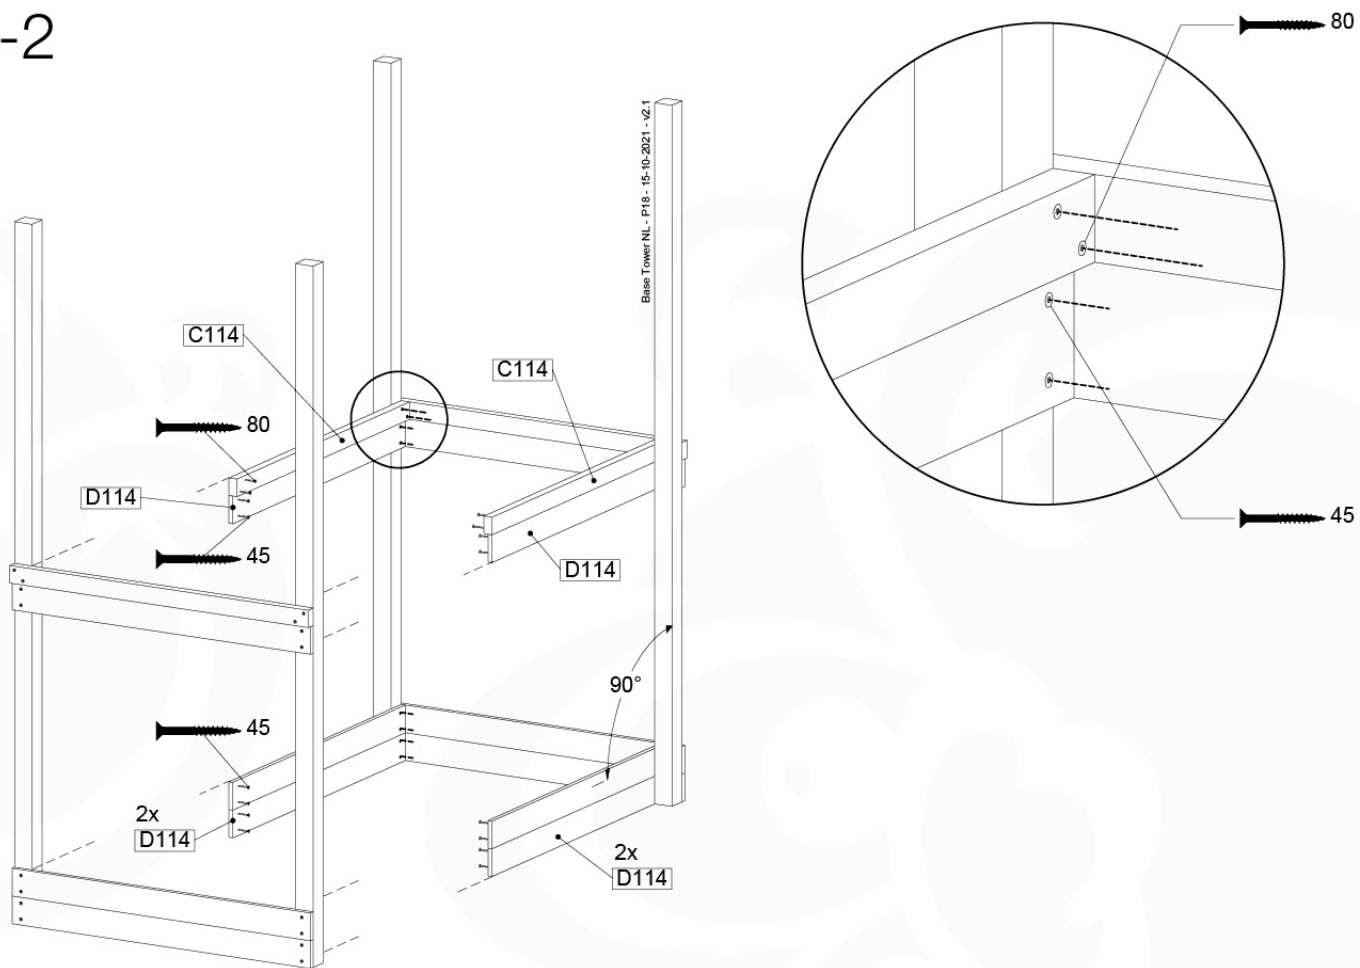

06 Playground Foundation

FD07

07 Base Tower

BT15

	PartNo	PartName	QTY.
Hardware Pack	001_406	Stealth Screw 8x45	6
	001_417	Stealth Screw 8x80	4
	002_220	Gap Point Screw T25 - 5x45	118
	002_223	Gap Point Screw T25 - 5x80	20
	022_31x	bpc-base version 3	8
	022_84x	bpc cover	8
Other	007_001	Ground-anchor	2
Timber	A270	Post 70x70 L2700	4
	C114	Beam 1140 mm	5
	D100	Board 1000 mm	14
	D114	Board 1140 mm	12

Base Tower NL - P09 - BT15 - 15-10-2021 - v2.1

07-1

Base Tower NL - P17 - BT15 - 15-10-2021 - v2.1

A = B

07-2

07-3

07-4

08 Extended Tower

ET15

	PartNo	PartName	QTY.
Hardware pack	001_406	Stealth Screw 8x45	4
	001_417	Stealth Screw 8x80	2
	002_220	Gap Point Screw T25 - 5x45	106
	002_223	Gap Point Screw T25 - 5x80	16
Other	007_001	Ground-anchor	2
	022_31x	bpc-base version 3	4
	022_84x	bpc cover	4
Timber	A220	Post 70x70 L2200	2
	C114	Beam 1140 mm	4
	D100	Board 1000 mm	14
	D114	Board 1140 mm	9