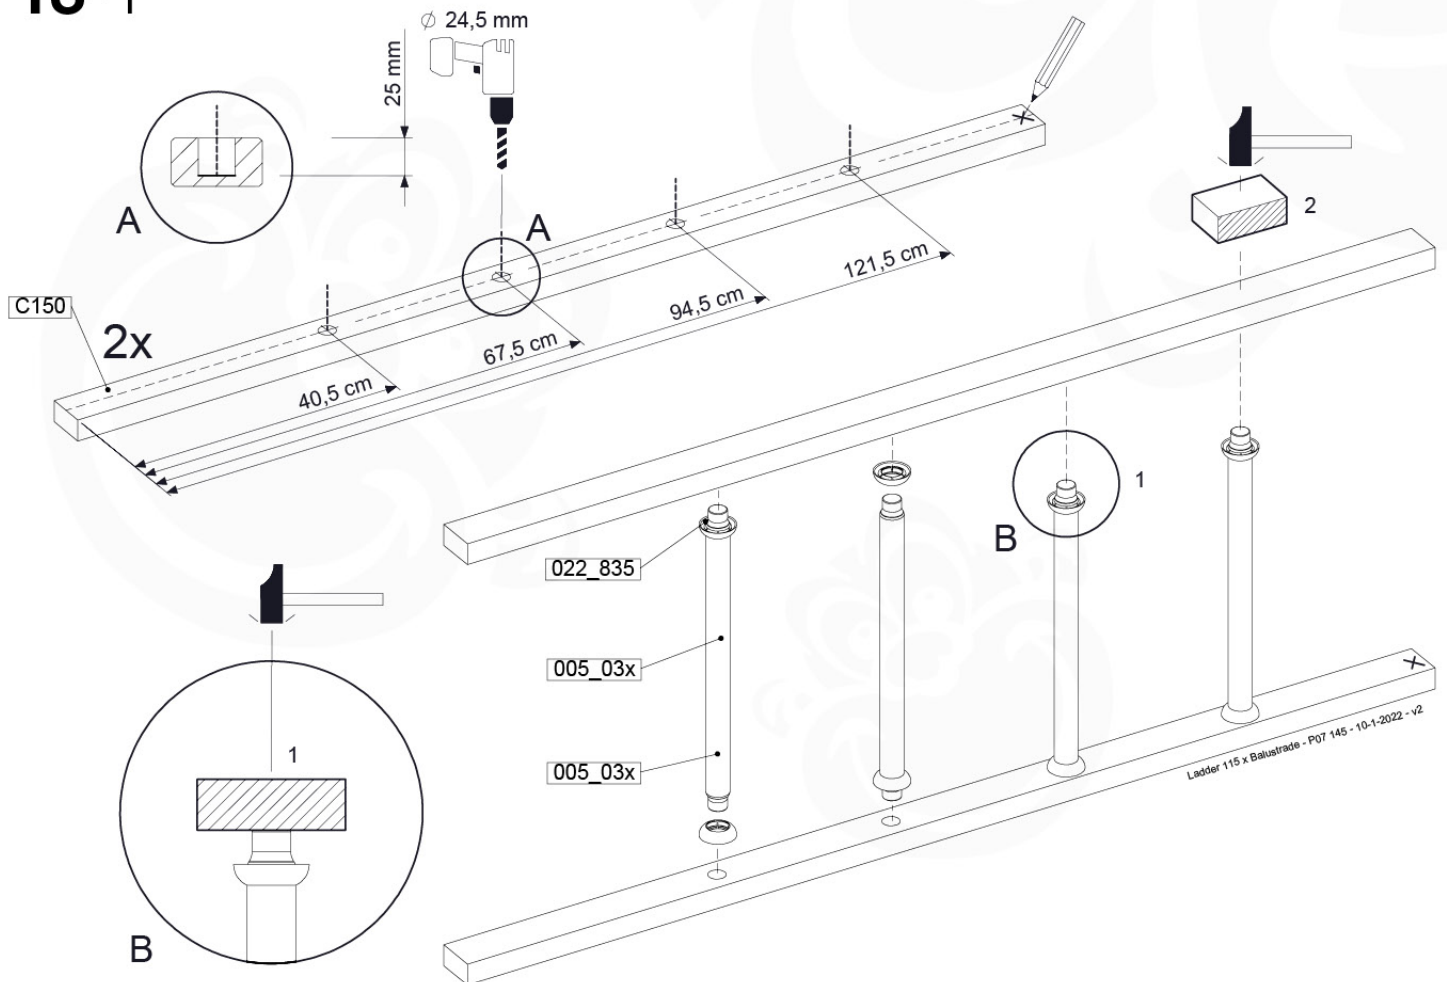

13 Ladder

LA15

	PartNo	PartName	QTY.
Hardware Pack	001_404	Stealth Screw 8x30	4
	002_219	Gap Point Screw T25 - 5x30	4
	002_220	Gap Point Screw T25 - 5x45	16
	002_223	Gap Point Screw T25 - 5x80	8
Other	005_03x	Ladder Rung Y/B/G/R	4
	005_522	Connection Bracket Mini Market	2
	022_835	Rung Cap	8
	120_102	Handgrip set (complete 2x)	1
Timber	C114	Beam 1140 mm	1
	C150	Beam 1500 mm	2
	C70	Beam 700 mm	1
	D65	Board 650 mm	2

13-1