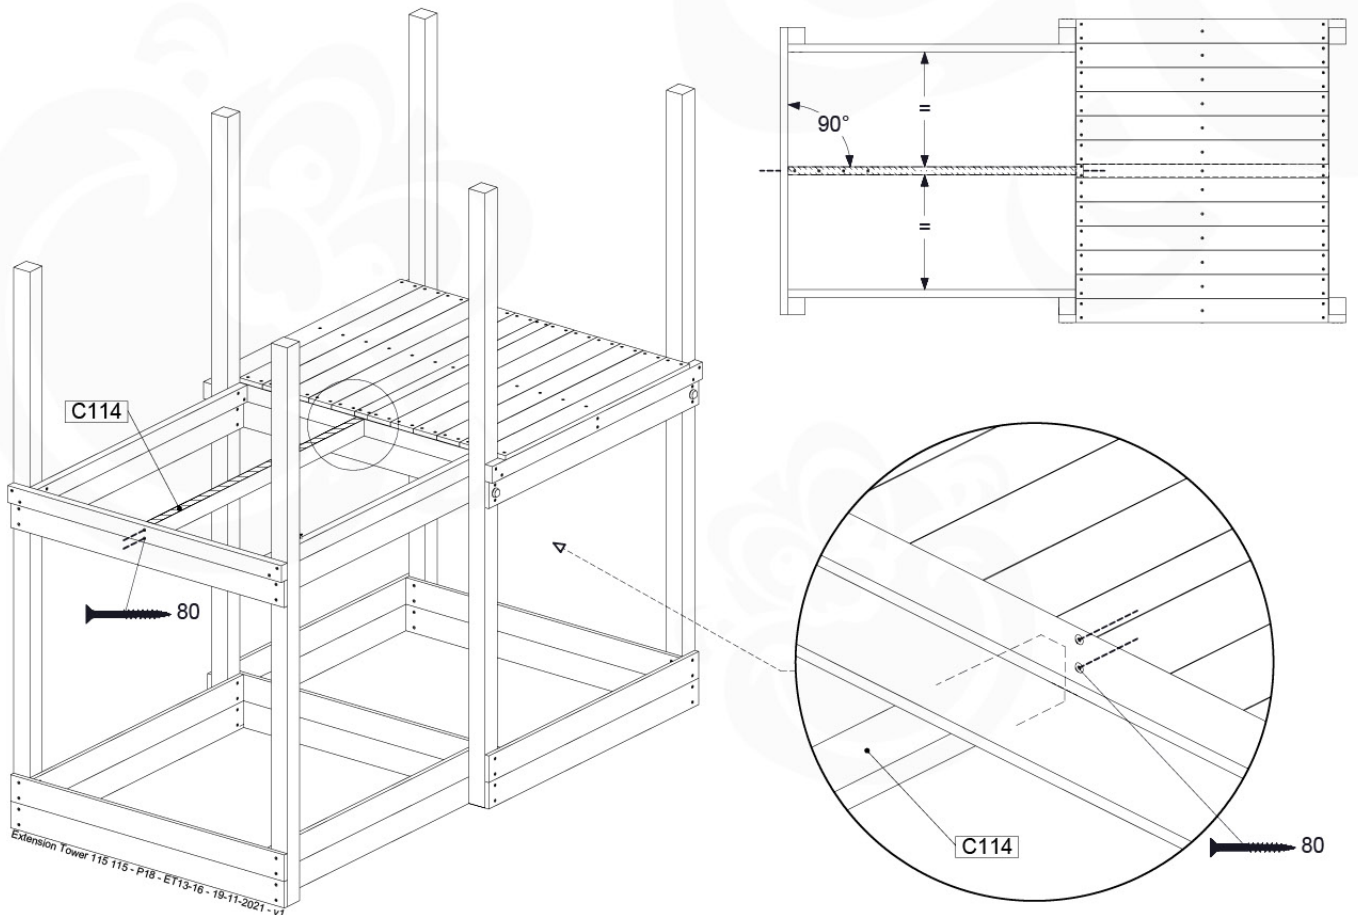

ET15

	PartNo	PartName	QTY.
Hardware pack	001_406	Stealth Screw 8x45	4
	001_417	Stealth Screw 8x80	2
	002_220	Gap Point Screw T25 - 5x45	106
	002_223	Gap Point Screw T25 - 5x80	16
Other	007_001	Ground-anchor	2
	022_31x	bpc-base version 3	4
	022_84x	bpc cover	4
Timber	A220	Post 70x70 L2200	2
	C114	Beam 1140 mm	4
	D100	Board 1000 mm	14
	D114	Board 1140 mm	9

Extension Tower 115 115 - P04 - ET15 - 19-11-2021 - v1

08-Extended Tower ET15

08-1

A = B

08-2

08-3

08-4

09 Balustrade (1x)

BL03

	PartNo	PartName	QTY.
Hardware Pack	002_220	Gap Point Screw T25 - 5x45	24
	002_223	Gap Point Screw T25 - 5x80	4
Timber	C114	Beam 1140 mm	1
	D65	Board 650 mm	6

Balustrade 120 - P04 U - 8-10-2021 - v1.1