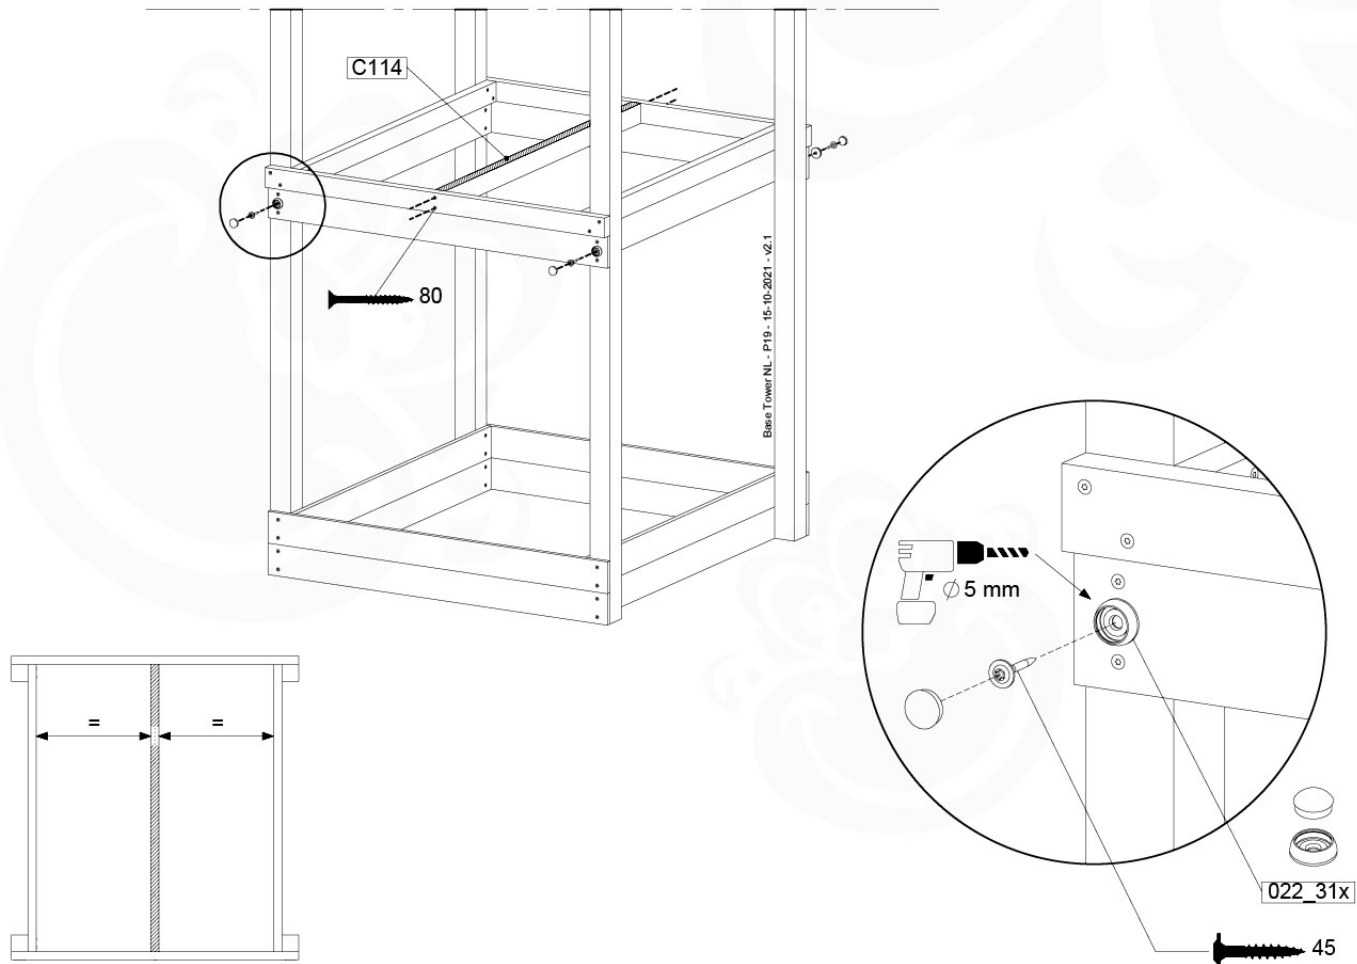

06 Playground Foundation

FD07

07 Base Tower

BT15

	PartNo	PartName	QTY.
Hardware Pack	001_406	Stealth Screw 8x45	6
	001_417	Stealth Screw 8x80	4
	002_220	Gap Point Screw T25 - 5x45	118
	002_223	Gap Point Screw T25 - 5x80	20
	022_31x	bpc-base version 3	8
	022_84x	bpc cover	8
Other	007_001	Ground-anchor	2
Timber	A270	Post 70x70 L2700	4
	C114	Beam 1140 mm	5
	D100	Board 1000 mm	14
	D114	Board 1140 mm	12

Base Tower NL - P09 - BT15 - 15-10-2021 - v2.1

07-1

Base Tower NL - P17 - BT15 - 15-10-2021 - v2.1

A = B

07-2

07-3

07-4

08 Extended Tower

ET15

	PartNo	PartName	QTY.
Hardware pack	001_406	Stealth Screw 8x45	4
	001_417	Stealth Screw 8x80	2
	002_220	Gap Point Screw T25 - 5x45	106
	002_223	Gap Point Screw T25 - 5x80	16
Other	007_001	Ground-anchor	2
	022_31x	bpc-base version 3	4
	022_84x	bpc cover	4
Timber	A220	Post 70x70 L2200	2
	C114	Beam 1140 mm	4
	D100	Board 1000 mm	14
	D114	Board 1140 mm	9