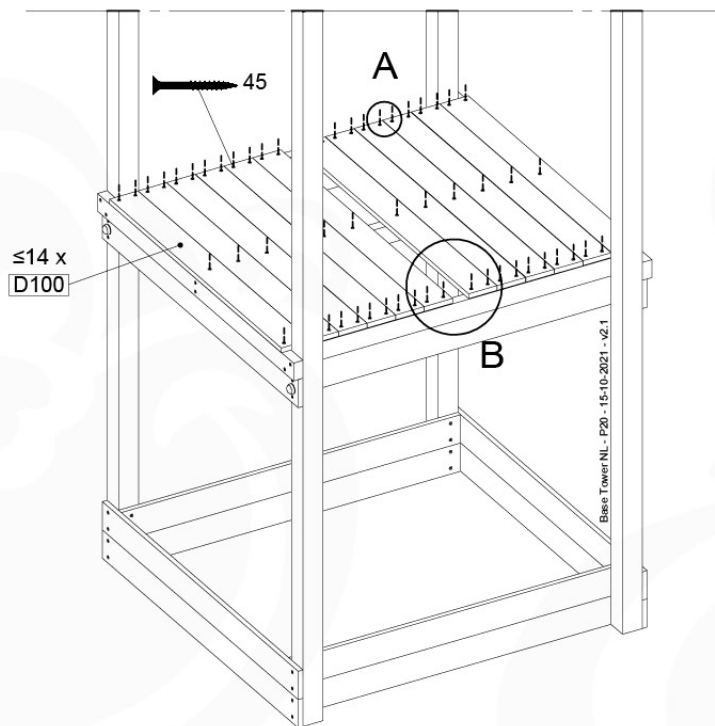

06 Playground Foundation

FD07

07 Base Tower

BT15

	PartNo	PartName	QTY.
Hardware Pack	001_406	Stealth Screw 8x45	6
	001_417	Stealth Screw 8x80	4
	002_220	Gap Point Screw T25 - 5x45	118
	002_223	Gap Point Screw T25 - 5x80	20
	022_31x	bpc-base version 3	8
	022_84x	bpc cover	8
Other	007_001	Ground-anchor	2
Timber	A270	Post 70x70 L2700	4
	C114	Beam 1140 mm	5
	D100	Board 1000 mm	14
	D114	Board 1140 mm	12

Base Tower NL - P09 - BT15 - 15-10-2021 - v2.1

07-1

Base Tower NL - P17 - BT15 - 15-10-2021 - v2.1

A = B

07-2

07-3

07-4

08 Extended Tower

ET15

	PartNo	PartName	QTY.
Hardware pack	001_406	Stealth Screw 8x45	4
	001_417	Stealth Screw 8x80	2
	002_220	Gap Point Screw T25 - 5x45	106
	002_223	Gap Point Screw T25 - 5x80	16
Other	007_001	Ground-anchor	2
	022_31x	bpc-base version 3	4
	022_84x	bpc cover	4
Timber	A220	Post 70x70 L2200	2
	C114	Beam 1140 mm	4
	D100	Board 1000 mm	14
	D114	Board 1140 mm	9