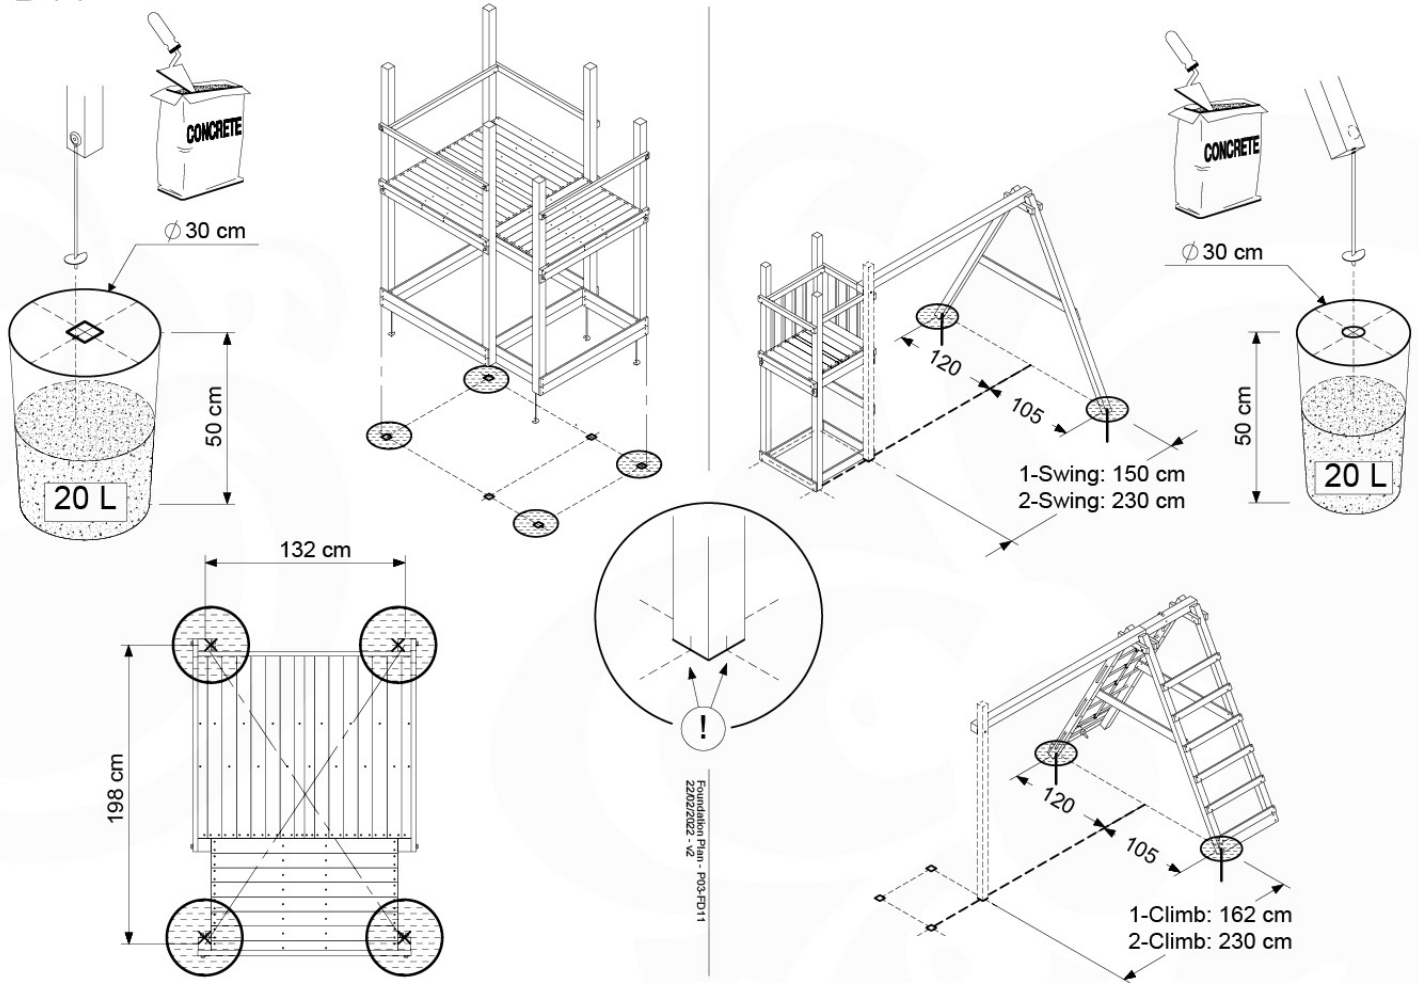

# 07 Base Tower

BT20

	PartNo	PartName	QTY.
Hardware pack	001_406	Stealth Screw 8x45	6
	001_417	Stealth Screw 8x80	4
	002_220	Gap Point Screw T25 - 5x45	135
	002_223	Gap Point Screw T25 - 5x80	40
Other	007_001	Ground-anchor	2
	022_31x	bpc-base version 3	8
	022_84x	bpc cover	8
Timber	B270	Post 90x90 L2700	4
	C141	Beam 1410 mm	10
	D123	Board 1230 mm	17
	D141	Board 1410 mm	12