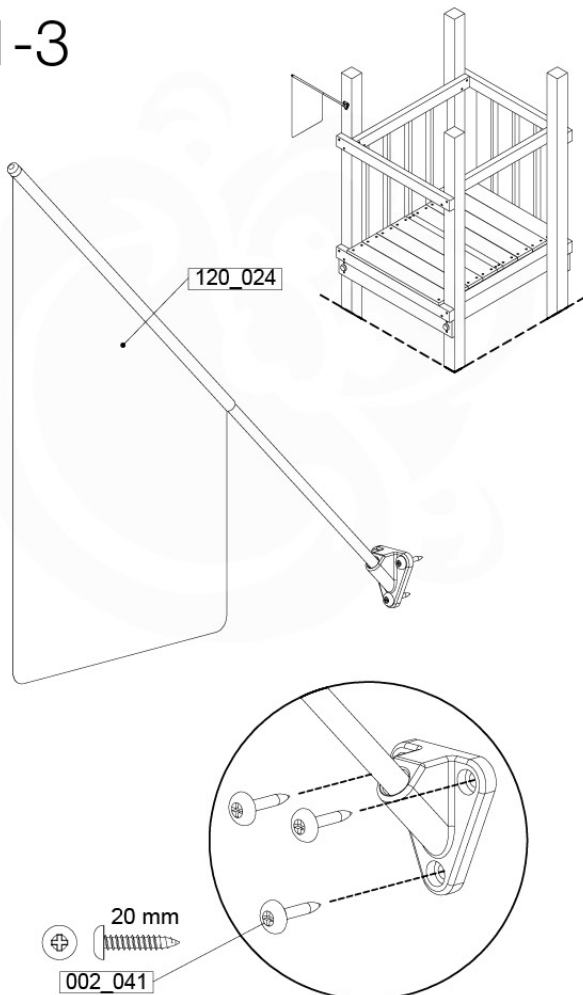

21-1

21-2

Accessory set - P03 - 28-9-2021 - v4

21-3

21-4

Accessory set - P04 - 28-9-2021 - v4