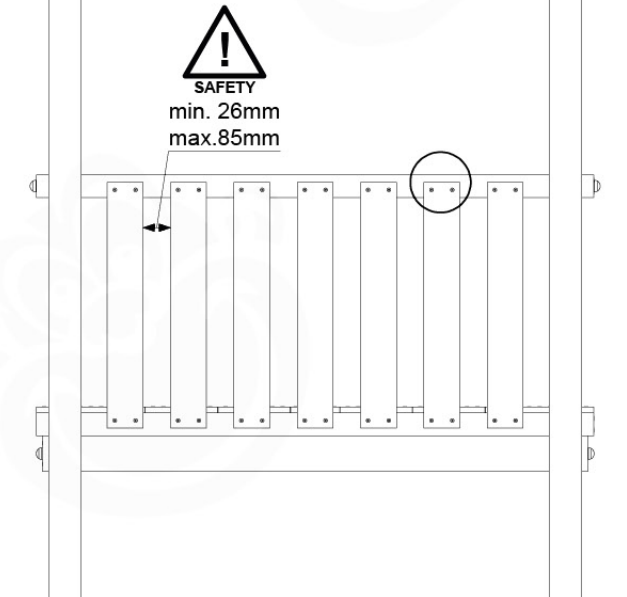

09 Balustrade (1x)

BL05

Balustrade 140 - PO2 U - 14/01/2022 - v1.0

	PartNo	PartName	QTY.
Hardware pack	002_220	Gap Point Screw T25 - 5x45	28
Timber	D65	Board 650 mm	7

09-1