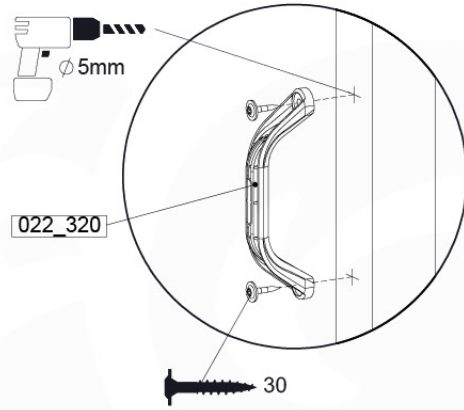

13-4

14 Roof

RF15

	PartNo	PartName	QTY.
Hardware pack	001_417	Stealth Screw 8x80	4
	002_220	Gap Point Screw T25 - 5x45	108
Timber	C96	Beam L=(900+beam height) mm	4
	D123	Board 1230 mm	1
	D154	Board 1540 mm	24

Roof Chalet 140 - P02 - 3-11-2021 - v1.0