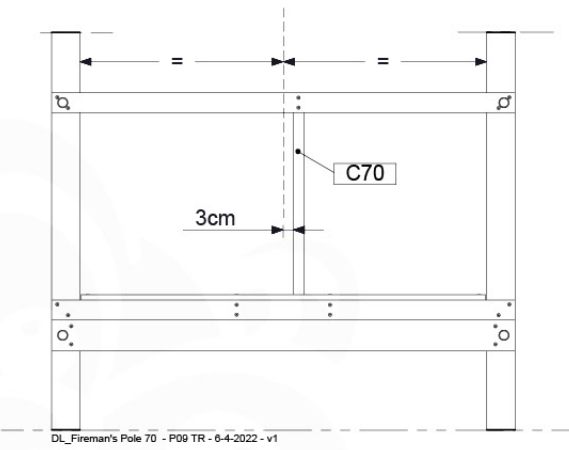

20-1

21 Accessories

AC01

(194_119)

	PartNo	PartName	QTY.
Hardware Pack 100_617	001_406	Stealth Screw 8x45	1
	002_041	Dome head screw 4.5 x 20 mm	3
	002_042	Dome head screw 3.5 x 13mm	4
	002_219	Gap Point Screw T25 - 5x30	2
Other	022_300	Steering Wheel	1
	022_800	Rail P/T 105	1
	022_910	Sandpad	1
	103_901	Logo ID Plate	1
	104_107	Tool Set Climbing Units	1
	120_024	Tower Flag	1
	122_302	Telescope	1

Accessory set - P02 - 29-9-2021 - v4