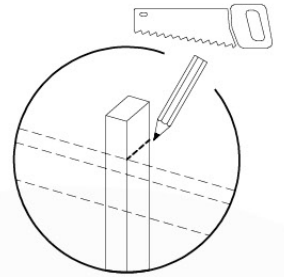

19-1

80

80

19-2

10 x
000_101

123_200

5mm

022_320

30