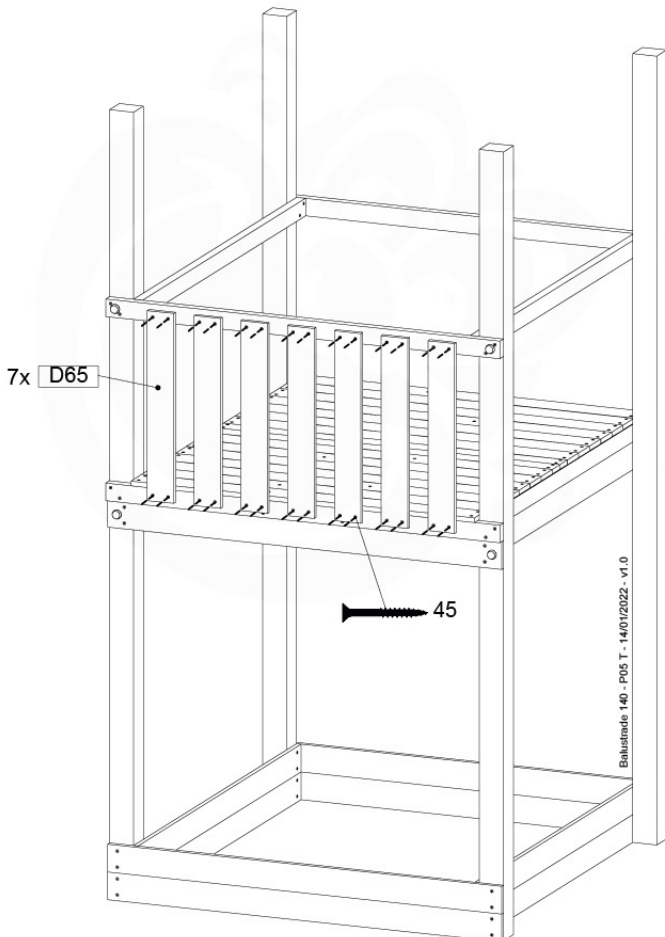

10 Balustrade (1x)

BL06

	PartNo	PartName	QTY.
Hardware pack	002_220	Gap Point Screw T25 - 5x45	28
Timber	D65	Board 650 mm	7

Balustrade 140 - P03 T - 14/01/2022 - v1.0

10-1