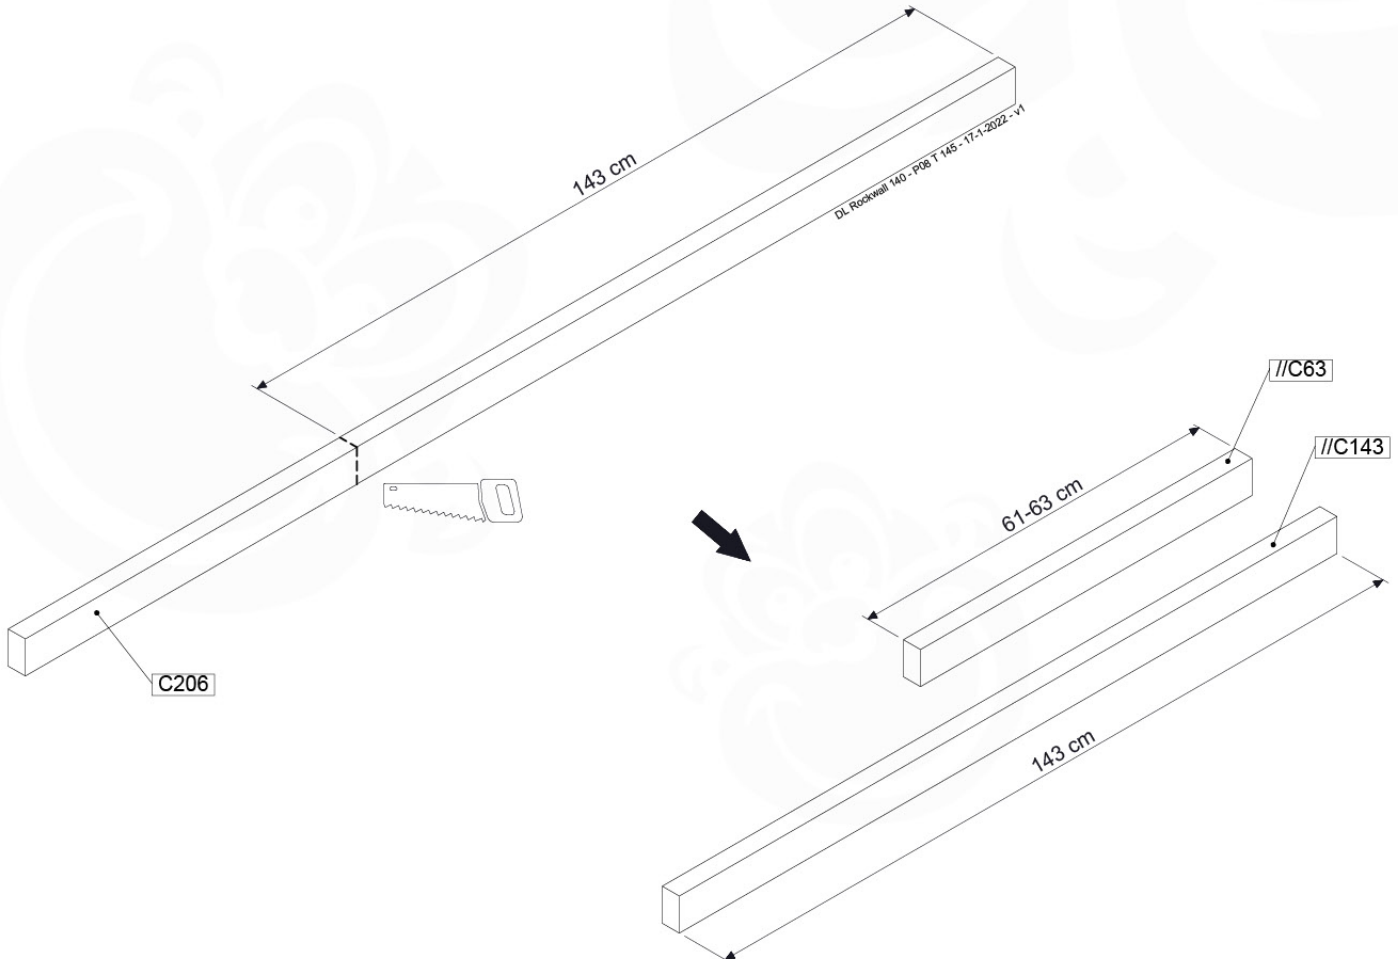

13 Rock Wall

RW19

	PartNo	PartName	QTY.
Hardware pack	001_102	Washer Head Screw T40 M8x30	10
	002_220	Gap Point Screw T25 - 5x45	32
	002_223	Gap Point Screw T25 - 5x80	5
	003_010	M8 spring lock washer	10
	004_050	M8 22mm Drive in Nut	10
Other	022_50x	Climbing Rock	5
	120_102	Handgrip set (complete 2x)	1
Timber	C206	Beam 2060 mm	1
	D65	Board 650 mm	7

DL-Rockwall 140 - P04 TL 145 - 17-1-2022 - v1

13-1