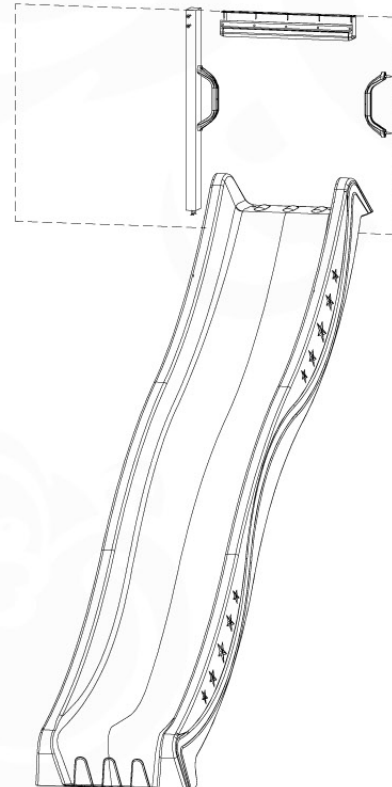

19 Slide

SL29

	PartNo	PartName	QTY.
Hardware pack	000_101	Nail Pan Head	10
	002_223	Gap Point Screw T25 - 5x80	4
	002_308	Gap Point Screw T25 - 5x20	2
Other	120_102	Handgrip set (complete 2x)	1
	123_200	Bumperpad	1
	334_xxx / 324_xxx	Wavy Star Slide XXL 2650 mm / Wavy Star Slide XL 2200 mm	1
Timber	C70	Beam 700 mm	1

DL SLIDE 70/140 - P05 TR - 11-2-2022 - v1