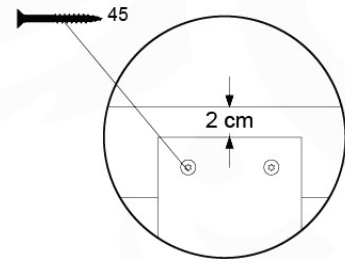

09 Balustrade (1x)

BL05

Balustrade 140 - PO2 U - 14/01/2022 - v1.0

	PartNo	PartName	QTY.
Hardware pack	002_220	Gap Point Screw T25 - 5x45	28
Timber	D65	Board 650 mm	7

09-1