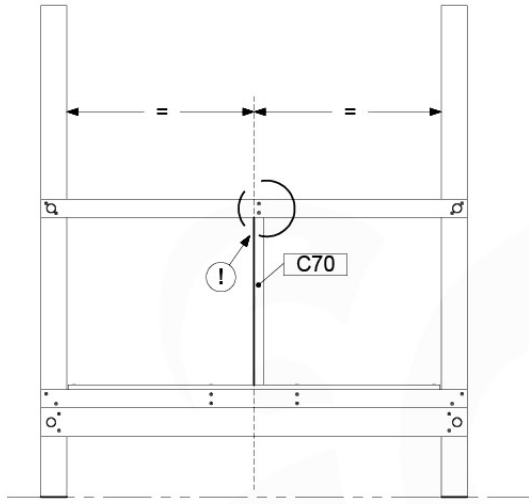

19-1

80

80

19-2

10 x
000_101

123_200

5mm

022_320

30