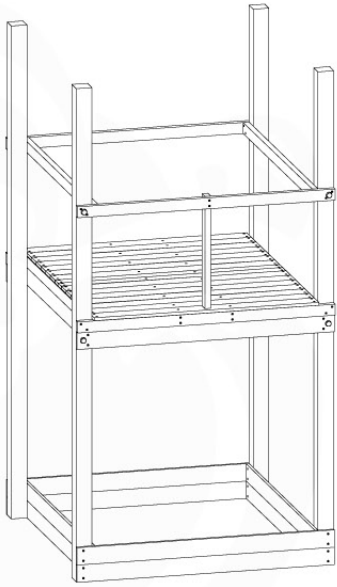

19-1

80

80

19-2

10 x
000_101

123_200

5mm

022_320

30