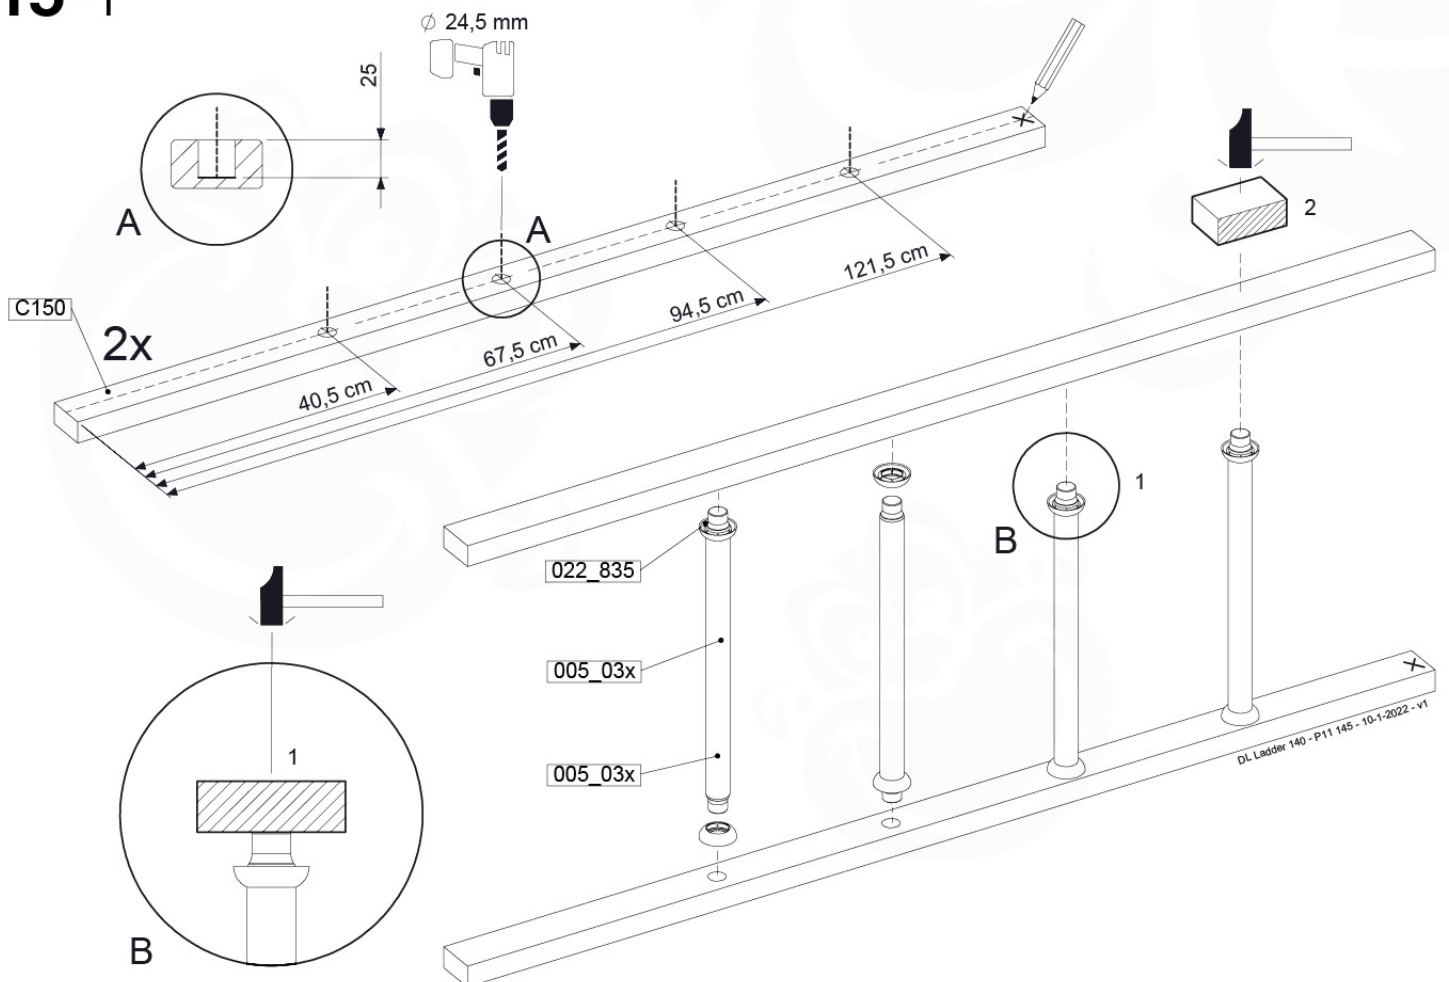

15 Ladder

LA25

	PartNo	PartName	QTY.
Hardware pack	001_404	Stealth Screw 8x30	4
	002_219	Gap Point Screw T25 - 5x30	4
	002_220	Gap Point Screw T25 - 5x45	8
	002_223	Gap Point Screw T25 - 5x80	4
Other	005_03x	Ladder Rung Y/B/G/R	4
	005_522	Connection Bracket Mini Market	2
	022_835	Rung Cap	8
	120_102	Handgrip set (complete 2x)	1
Timber	C70	Beam 700 mm	1
	C150	Beam 1500 mm	2

DL Ladder 140 - P08 TL 145 - 10-1-2022 - v1

15-1