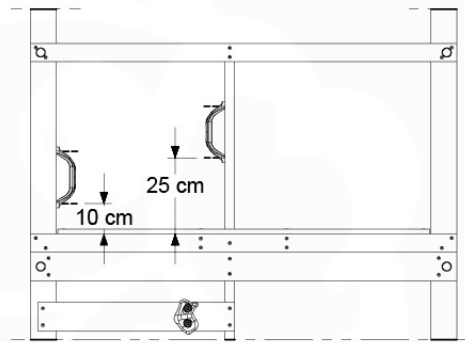

13-4

14 Roof

RF15

	PartNo	PartName	QTY.
Hardware pack	001_417	Stealth Screw 8x80	4
	002_220	Gap Point Screw T25 - 5x45	108
Timber	C96	Beam L=(900+beam height) mm	4
	D123	Board 1230 mm	1
	D154	Board 1540 mm	24

Roof Chalet 140 - P02 - 3-11-2021 - v1.0