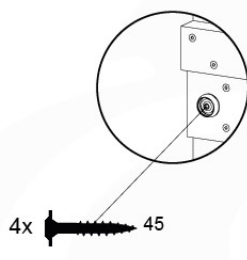

07-4

DL 146 Base Tower ET20 - P06 B720 - 17-11-2021 - v1.0

08 Extended Tower ET27

	PartNo	PartName	QTY.
Hardware pack	001_406	Stealth Screw 8x45	4
	001_417	Stealth Screw 8x80	2
	002_220	Gap Point Screw T25 - 5x45	90
	002_223	Gap Point Screw T25 - 5x80	20
Other	007_001	Ground-anchor	2
	022_31x	bpc-base version 3	4
	022_84x	bpc cover	4
Timber	B220	Post 90x90 L2200	2
	C74	Beam 740 mm	4
	C141	Beam 1410 mm	1
	D74	Board 740 mm	6
	D123	Board 1230 mm	9
	D141	Board 1410 mm	3