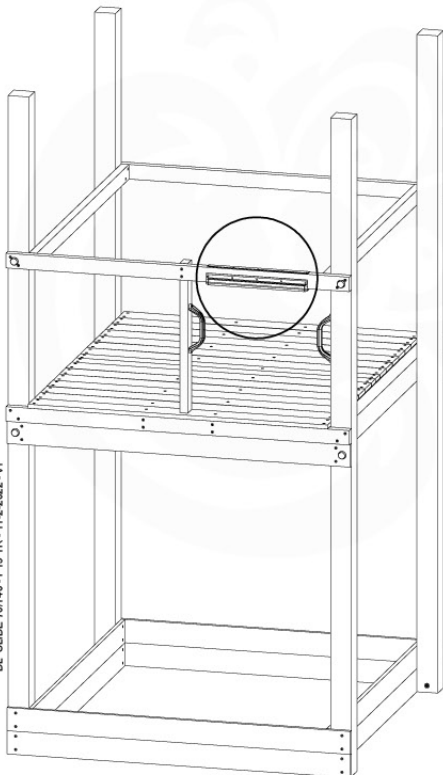

19-1

80

80

19-2

10 x
000_101

123_200

5mm

022_320

30