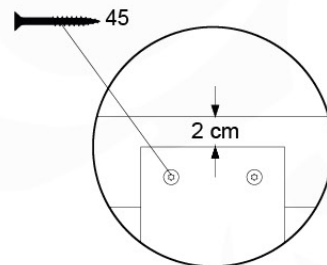

12 Balustrade (2x)

BL21

(194_101)

	PartNo	PartName	QTY.
Hardware Pack 100_601	002_220	Gap Point Screw T25 - 5x45	16
	002_223	Gap Point Screw T25 - 5x80	4
Timber	C74	Beam 740 mm	1
	D65	Board 650 mm	4

Balustrade 80 - P02 U - 13/01/2022 - v4

12-1