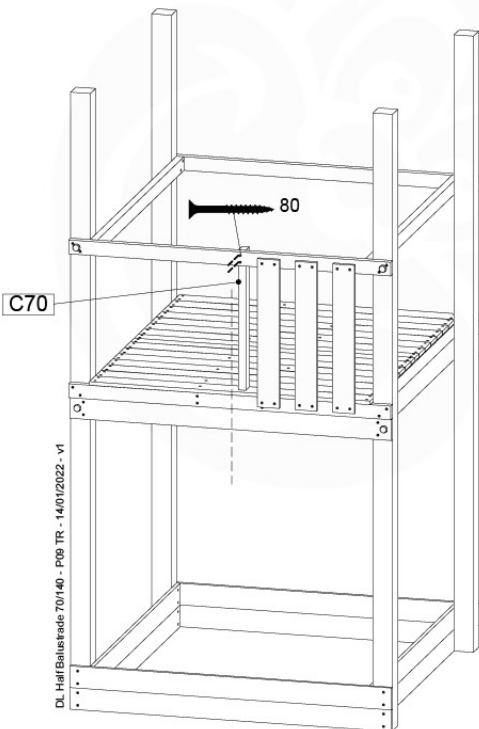

11-1

DL Half Balustrade 70/140 - P05 TR - 14/01/2022 - v1