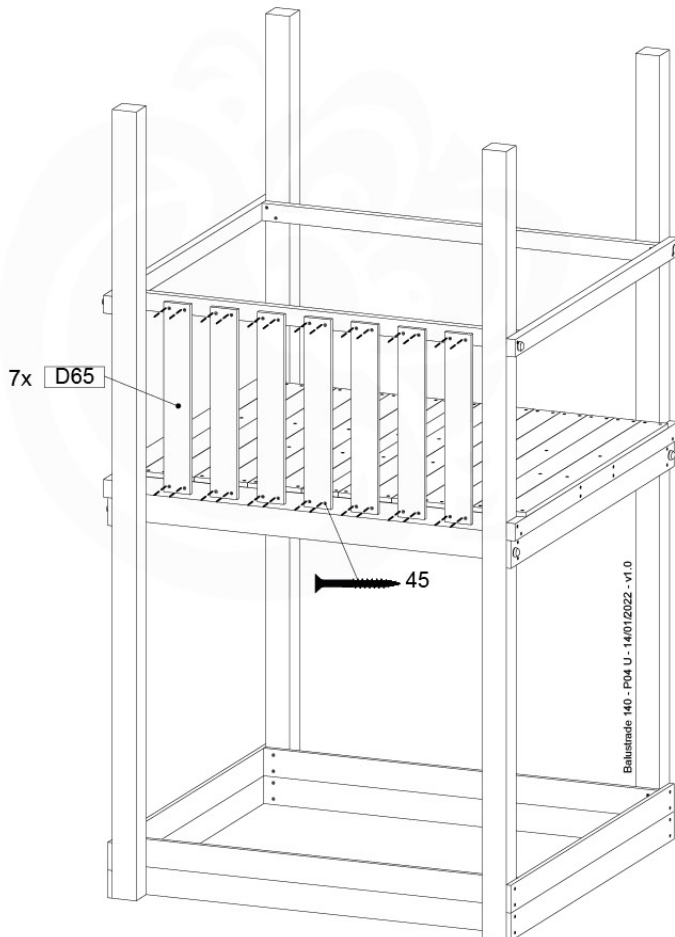

09 Balustrade (1x)

BL05

Balustrade 140 - PO2 U - 14/01/2022 - v1.0

	PartNo	PartName	QTY.
Hardware pack	002_220	Gap Point Screw T25 - 5x45	28
Timber	D65	Board 650 mm	7

09-1