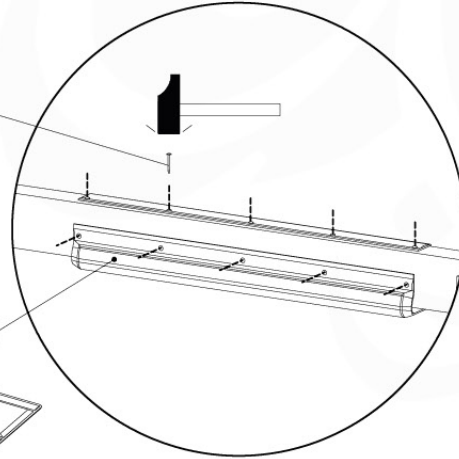

10 x
000_101

123_200