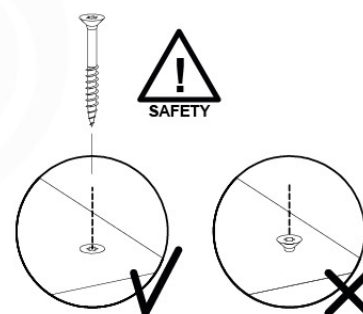

07 Base Tower

BT20

	PartNo	PartName	QTY.
Hardware pack	001_406	Stealth Screw 8x45	6
	001_417	Stealth Screw 8x80	4
	002_220	Gap Point Screw T25 - 5x45	135
	002_223	Gap Point Screw T25 - 5x80	40
Other	007_001	Ground-anchor	2
	022_31x	bpc-base version 3	8
	022_84x	bpc cover	8
Timber	B270	Post 90x90 L2700	4
	C141	Beam 1410 mm	10
	D123	Board 1230 mm	17
	D141	Board 1410 mm	12

07-1