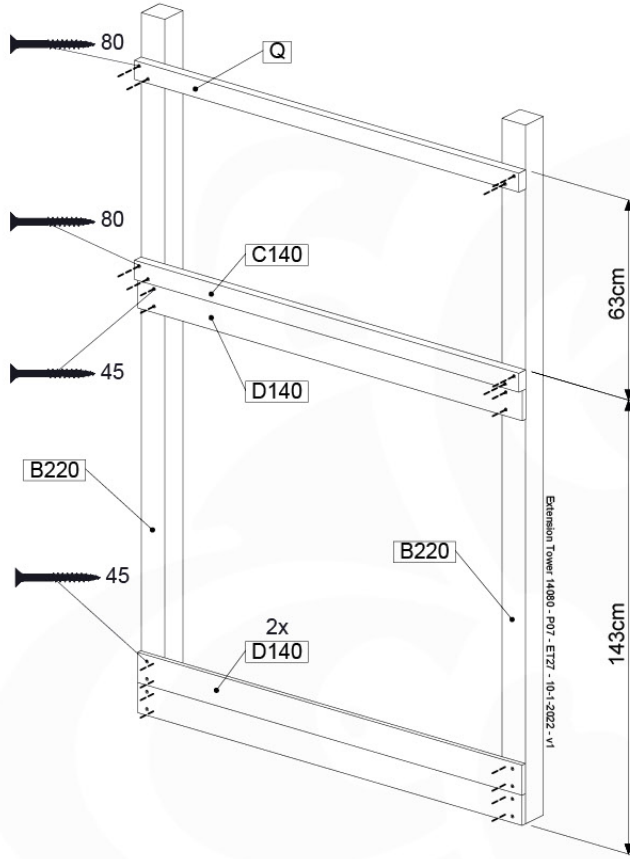

# 08 Extended Tower ET27

	PartNo	PartName	QTY.
Hardware pack	001_406	Stealth Screw 8x45	4
	001_417	Stealth Screw 8x80	2
	002_220	Gap Point Screw T25 - 5x45	90
	002_223	Gap Point Screw T25 - 5x80	20
Other	007_001	Ground-anchor	2
	022_31x	bpc-base version 3	4
	022_84x	bpc cover	4
Timber	B220	Post 90x90 L2200	2
	C74	Beam 740 mm	4
	C141	Beam 1410 mm	1
	D74	Board 740 mm	6
	D123	Board 1230 mm	9
	D141	Board 1410 mm	3

Extension Tower 14080 - P02 - ET27 - 10-1-2022 - v1

# 08-1

Base Tower

A = B