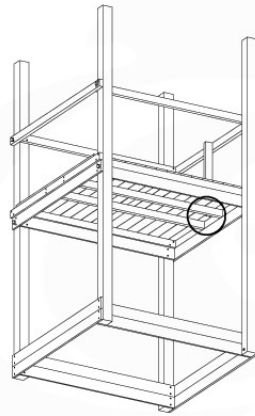

19-1

80

80

19-2

10 x
000_101

123_200

5mm

022_320

30