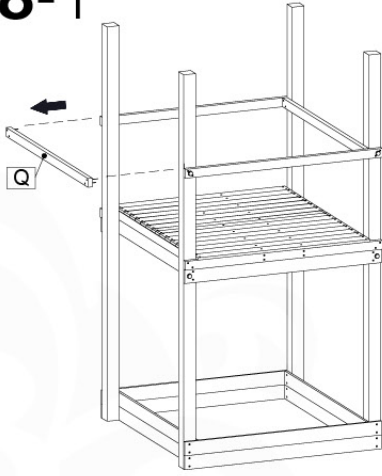

08-1

Base Tower