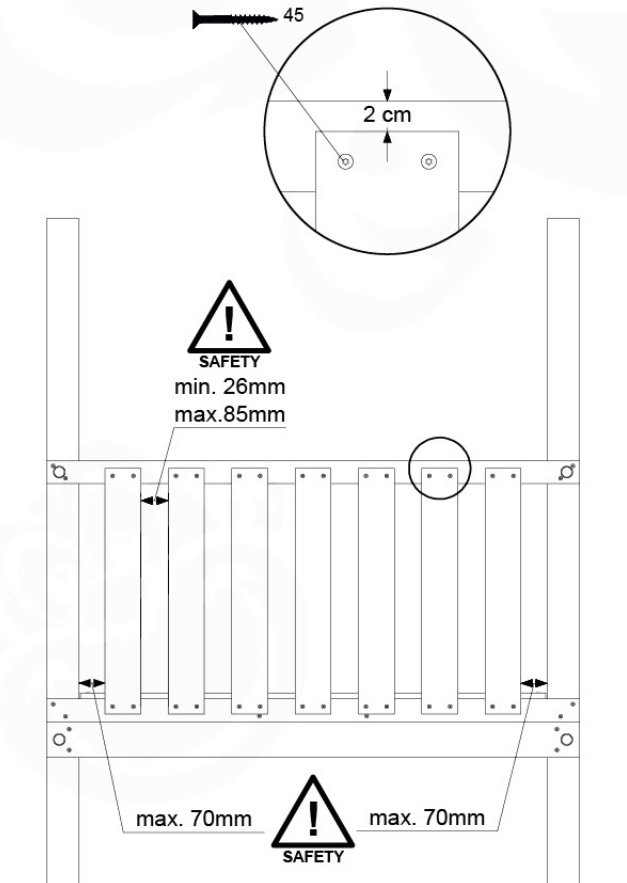

10 Balustrade (1x)

BL06

	PartNo	PartName	QTY.
Hardware pack	002_220	Gap Point Screw T25 - 5x45	28
Timber	D65	Board 650 mm	7

Balustrade 140 - P03 T - 14/01/2022 - v1.0

10-1