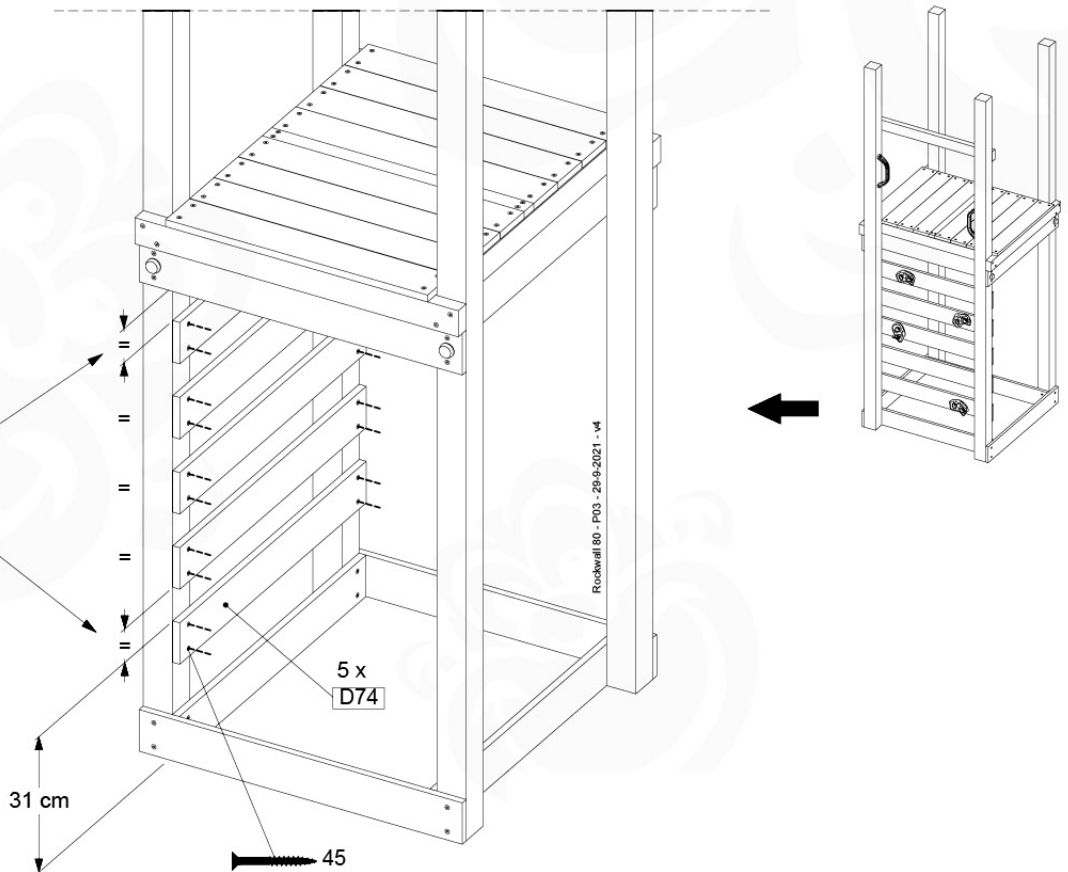

11-1

min. 2,6 cm
max. 8,8 cm

Rockwall 80 - P03 - 29-9-2021 - v4