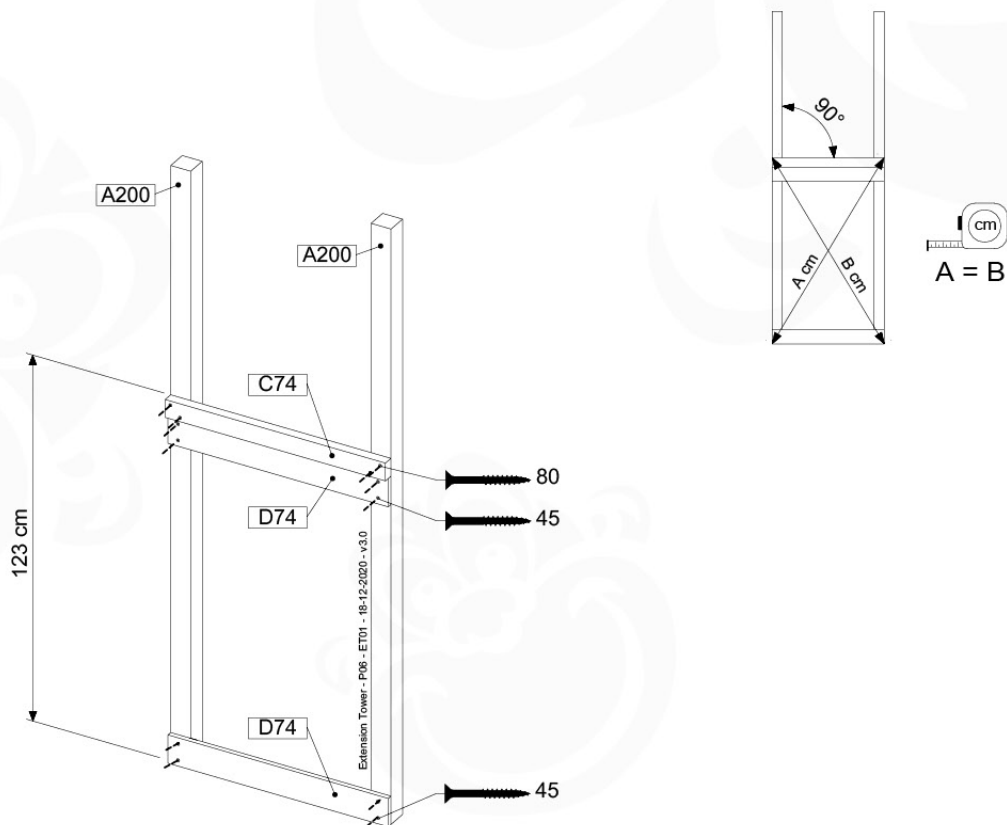

08 Extension Tower

ET01

(194_100)

	PartNo	PartName	QTY.
Hardware Pack 100_600	001_406	Stealth Screw 8x45	4
	002_220	Gap Point Screw T25 - 5x45	60
	002_223	Gap Point Screw T25 - 5x80	12
Other	007_001	Ground-anchor	2
Hardware Pack 100_600	022_31x	bpc-base version 3	2
	022_84x	bpc cover	2
Wood	A200	Post 70x70 L2000	2
	C74	Beam 740 mm	3
	D60	Board 600 mm	9
	D74	Board 740 mm	6

Extension Tower - P02 - ET01 - 18-12-2020 - v3.0

08-1