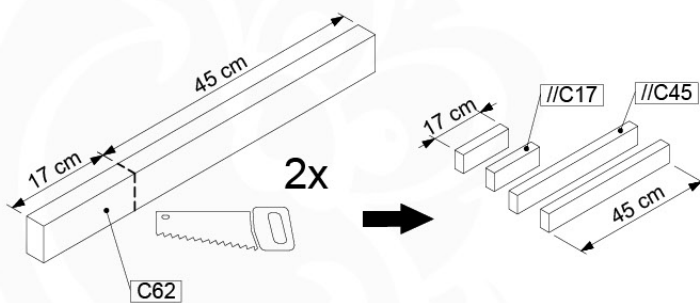

13-Picnic Table

PC01

(194_117)

	PartNo	PartName	QTY.
Hardware Pack 100_615	002_220	Gap Point Screw T25 - 5x45	20
	002_223	Gap Point Screw T25 - 5x80	8
Wood	C62	Beam 620 mm	2
	D60	Board 600 mm	4
	D74	Board 740 mm	1

Picnic - P02 - 3-8-2021 - v3

© Jungle Gym Modular All Rights Reserved

13-1