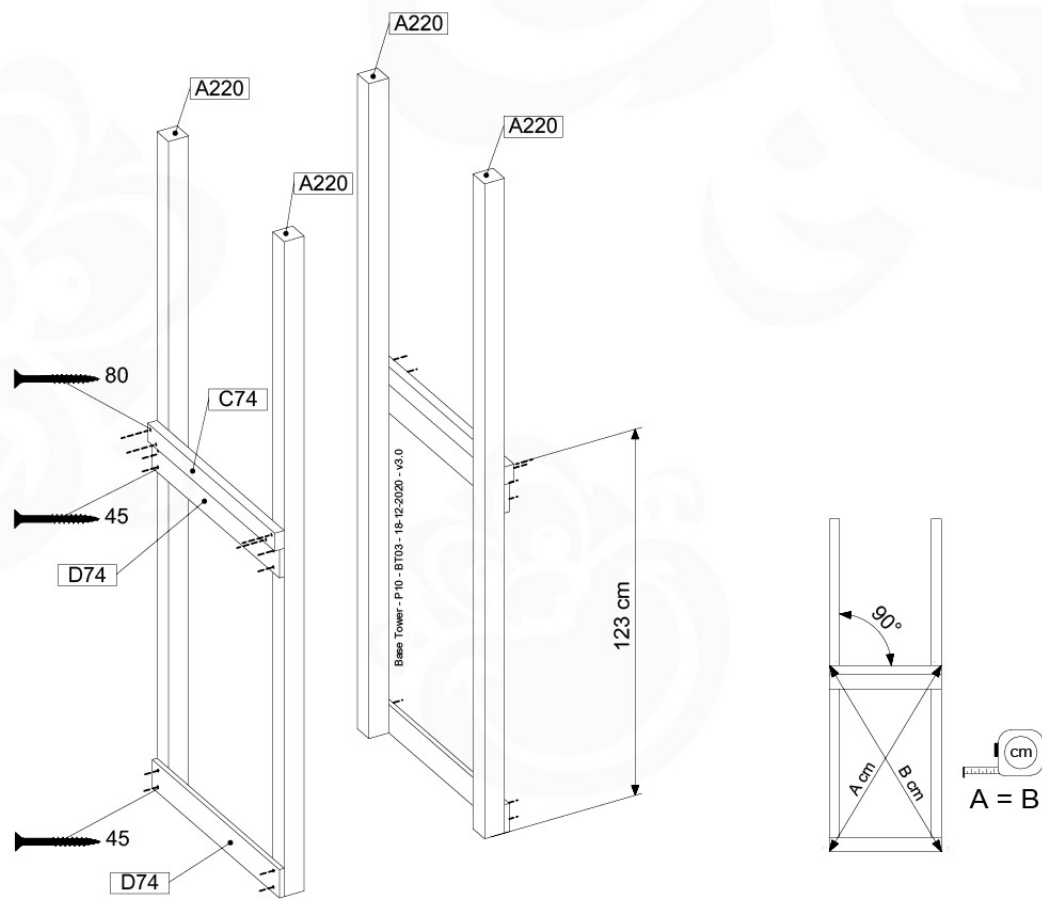

07 Base Tower

BT03

(194_100)

	PartNo	PartName	QTY.
Hardware Pack 100_600	001_406	Stealth Screw 8x45	6
	002_220	Gap Point Screw T25 - 5x45	72
	002_223	Gap Point Screw T25 - 5x80	16
Other	007_001	Ground-anchor	2
Hardware Pack 100_600	022_31x	bpc-base version 3	4
	022_84x	bpc cover	4
Wood	A220	Post 70x70 L2200	4
	C74	Beam 740 mm	4
	D60	Board 600 mm	10
	D74	Board 740 mm	8

Base Tower - P04 - BT03 - 18-12-2020 - v3.0

07-1