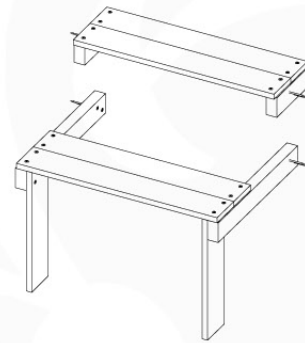

13-Picnic Table

PC01

(194_117)

	PartNo	PartName	QTY.
Hardware Pack 100_615	002_220	Gap Point Screw T25 - 5x45	20
	002_223	Gap Point Screw T25 - 5x80	8
Wood	C62	Beam 620 mm	2
	D60	Board 600 mm	4
	D74	Board 740 mm	1

Picnic - P02 - 3-8-2021 - v3