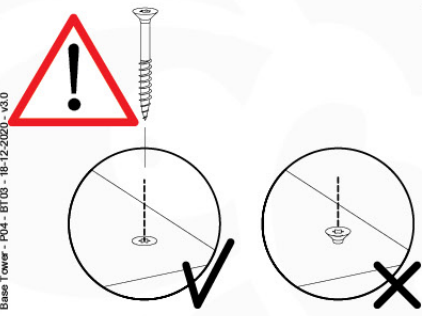

07 Base Tower

BT03

(194_100)

	PartNo	PartName	QTY.
Hardware Pack 100_600	001_406	Stealth Screw 8x45	6
	002_220	Gap Point Screw T25 - 5x45	72
	002_223	Gap Point Screw T25 - 5x80	16
Other	007_001	Ground-anchor	2
Hardware Pack 100_600	022_31x	bpc-base version 3	4
	022_84x	bpc cover	4
Wood	A220	Post 70x70 L2200	4
	C74	Beam 740 mm	4
	D60	Board 600 mm	10
	D74	Board 740 mm	8

Base Tower - P04 - BT03 - 18-12-2020 - v3.0