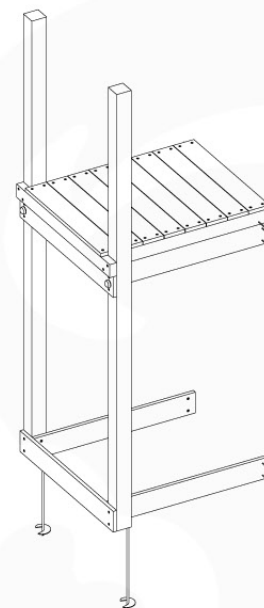

08 Extension Tower

ET01

(194_100)

	PartNo	PartName	QTY.
Hardware Pack 100_600	001_406	Stealth Screw 8x45	4
	002_220	Gap Point Screw T25 - 5x45	60
	002_223	Gap Point Screw T25 - 5x80	12
Other	007_001	Ground-anchor	2
Hardware Pack 100_600	022_31x	bpc-base version 3	2
	022_84x	bpc cover	2
Wood	A200	Post 70x70 L2000	2
	C74	Beam 740 mm	3
	D60	Board 600 mm	9
	D74	Board 740 mm	6

Extension Tower - P02 - ET01 - 18-12-2020 - v3.0