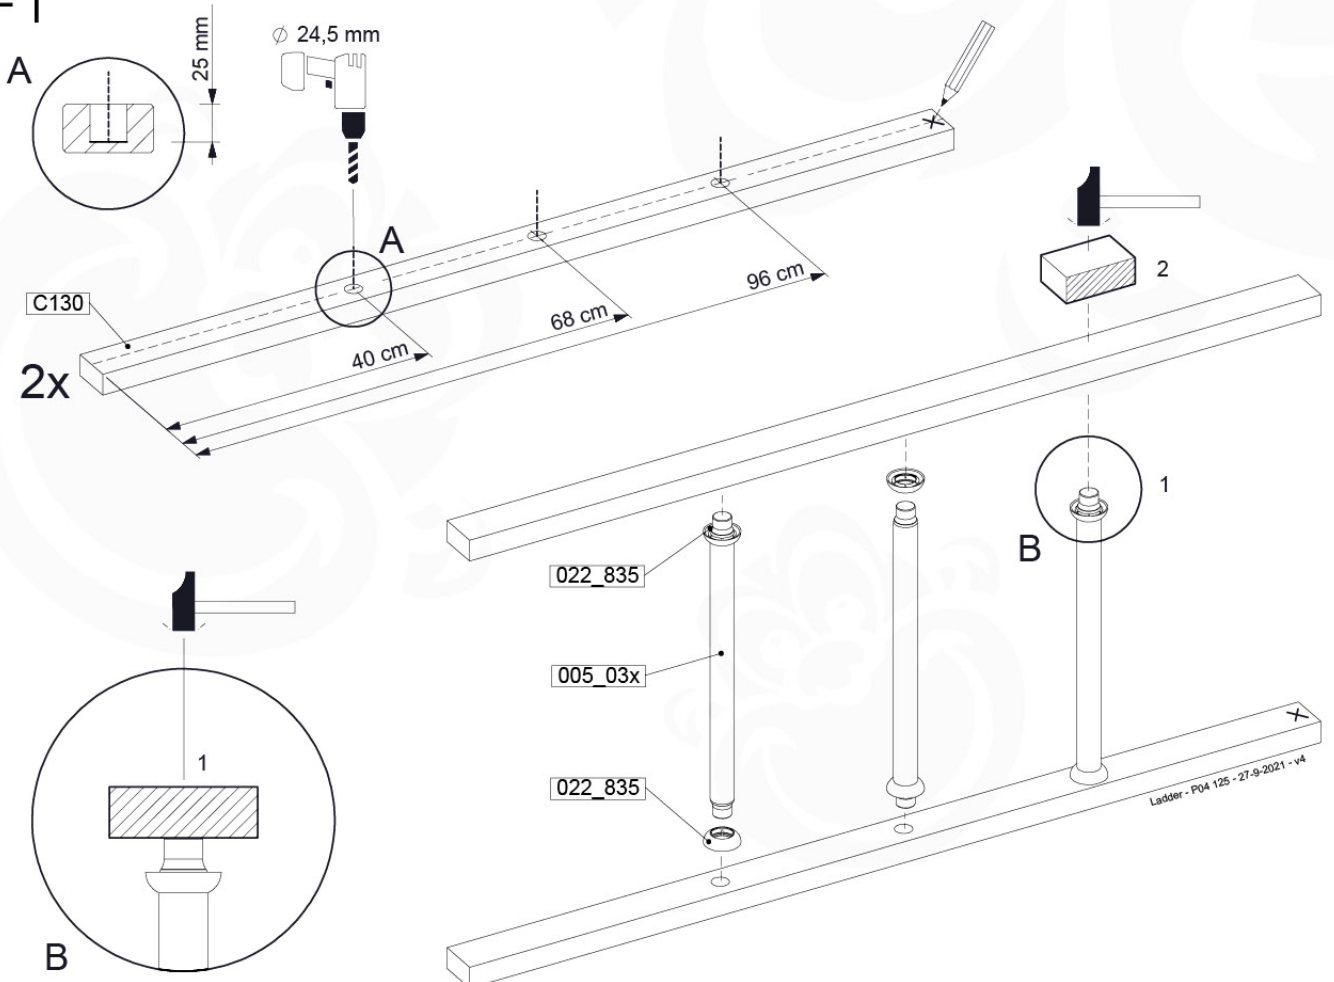

12-1

Ladder - P04 125 - 27-9-2021 - v4