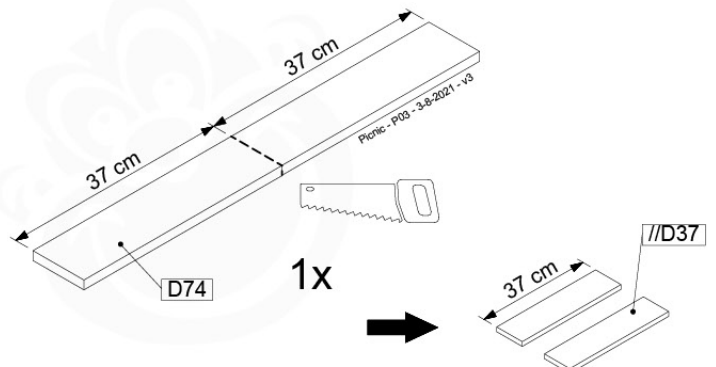

13-Picnic Table

PC01

(194_117)

	PartNo	PartName	QTY.
Hardware Pack 100_615	002_220	Gap Point Screw T25 - 5x45	20
	002_223	Gap Point Screw T25 - 5x80	8
Wood	C62	Beam 620 mm	2
	D60	Board 600 mm	4
	D74	Board 740 mm	1

Picnic - P02 - 3-8-2021 - v3

© Jungle Gym Modular All Rights Reserved

13-1