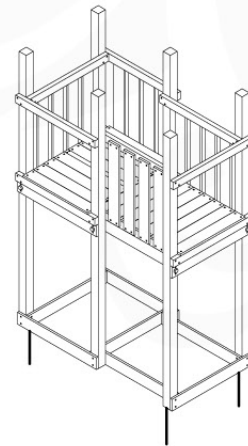

# 15 Swing Frame / Climb Frame

16

+

16

1-Swing frame / 2-Swing frame  
457\_101  
457\_102

+

16

1-Climb frame / 2-Climb frame  
457\_105  
457\_106

# 16 Ground Anchors

GA02

Parts:

Assembly Package Tower  
194\_100

007\_001

Tower Anchors - R03 - 3-3/2021 - v3