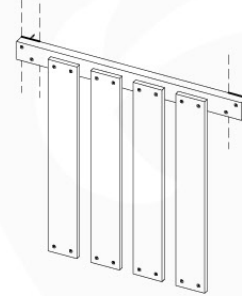

10 Balustrade (2x)

BL02

(194_101)

	PartNo	PartName	QTY.
Hardware Pack 100_601	002_220	Gap Point Screw T25 - 5x45	16
	002_223	Gap Point Screw T25 - 5x80	4
Wood	C74	Beam 740 mm	1
	D65	Board 650 mm	4

Balustrade AL - P03 T - 28-7-2021 - v3.0