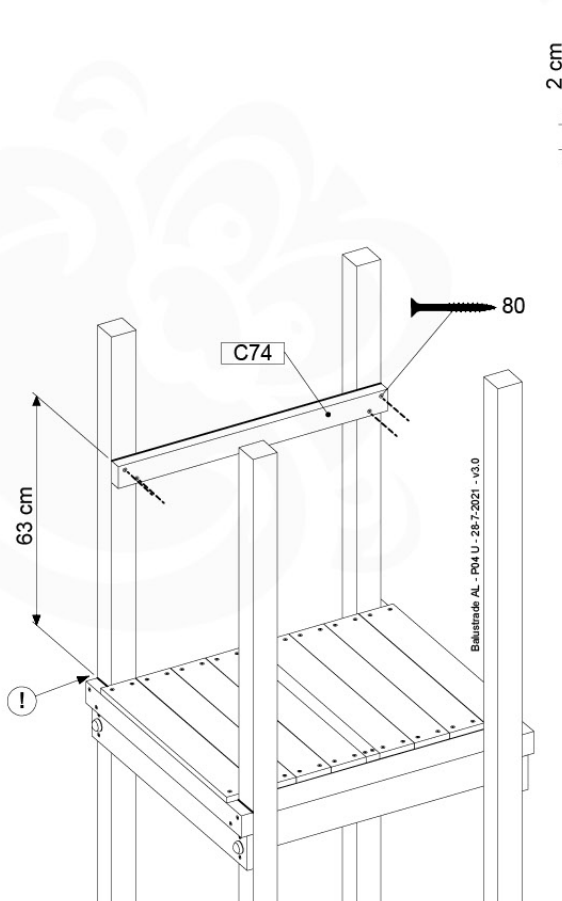

	PartNo	PartName	QTY.
Hardware Pack 100_600	001_406	Stealth Screw 8x45	6
	002_220	Gap Point Screw T25 - 5x45	72
	002_223	Gap Point Screw T25 - 5x80	16
Other	007_001	Ground-anchor	2
Hardware Pack 100_600	022_31x	bpc-base version 3	4
	022_84x	bpc cover	4
Wood	A220	Post 70x70 L2200	4
	C74	Beam 740 mm	4
	D60	Board 600 mm	10
	D74	Board 740 mm	8

Base Tower - P04 - BT03 - 18-12-2020 - v3.0

07-1

07-2

07-3

08 Balustrade (2x)

BL01

(194_101)

	PartNo	PartName	QTY.
Hardware Pack 100_601	002_220	Gap Point Screw T25 - 5x45	16
	002_223	Gap Point Screw T25 - 5x80	4
Wood	C74	Beam 740 mm	1
	D65	Board 650 mm	4

Balustrade AL - P02 U - 28.7.2021 - v3.0

08-1

min. 27mm
max. 65mm

09 Roof Wooden Tipi

RF04

(194_110)

	PartNo	PartName	QTY.
Hardware Pack 100_608	001_411	Stealth Screw 8x60	6
	001_417	Stealth Screw 8x80	2
	002_220	Gap Point Screw T25 - 5x45	68
	002_223	Gap Point Screw T25 - 5x80	4
Other	022_31x	bpc-base version 3	6
	022_84x	bpc cover	6
Timber	C74	Beam 740 mm	4
	D56	Board L=(650 - board width) mm	2
	D65	Board 650 mm	2
	D74	Board 740 mm	14