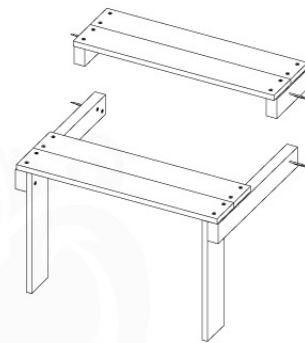

(194_103)

	PartNo	PartName	QTY.
Hardware Pack 100_603	001_404	Stealth Screw 8x30	4
	002_219	Gap Point Screw T25 - 5x30	4
	002_220	Gap Point Screw T25 - 5x45	6
	002_223	Gap Point Screw T25 - 5x80	4
Other	005_03x	Ladder Rung Y/B/G/R	3
	005_522	Connection Bracket Mini Market	2
	022_835	Rung Cap	6
	120_102	Handgrip set (2x Complete)	1
Wood	C74	Beam 740 mm	1
	C130	Beam 1300 mm	2

Ladder - P02 125 - 27-9-2021 - v4

10-1

10-2

10-3

10-4

11 Picnic

PC01

(194_117)

	PartNo	PartName	QTY.
Hardware Pack 100_615	002_220	Gap Point Screw T25 - 5x45	20
	002_223	Gap Point Screw T25 - 5x80	8
Wood	C62	Beam 620 mm	2
	D60	Board 600 mm	4
	D74	Board 740 mm	1

Picnic - P102 - 3-8-2021 - v3