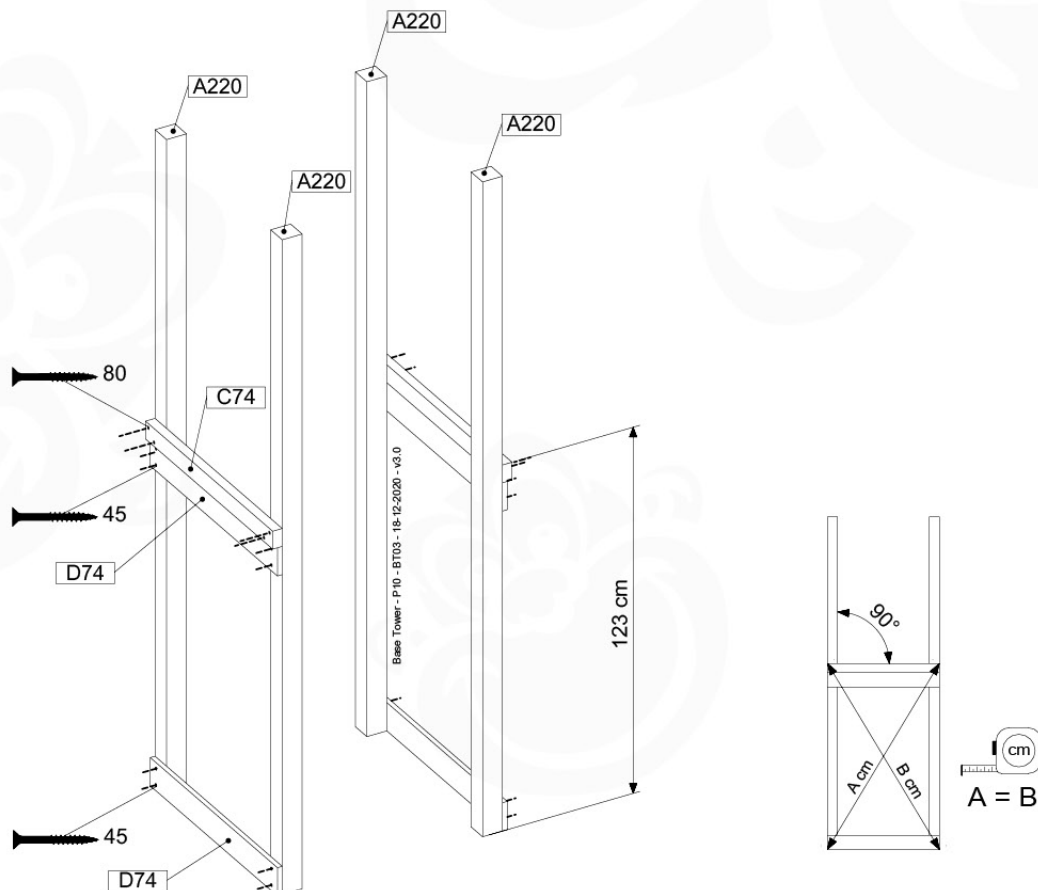

06 Playground Foundation

FD01

06-1

Foundation Plan - FIG. 2/11-2020 - 18

18 | Foundation Plan 1/2

07 Base Tower

BT03

(194_100)

	PartNo	PartName	QTY.
Hardware Pack 100_600	001_406	Stealth Screw 8x45	6
	002_220	Gap Point Screw T25 - 5x45	72
	002_223	Gap Point Screw T25 - 5x80	16
Other	007_001	Ground-anchor	2
Hardware Pack 100_600	022_31x	bpc-base version 3	4
	022_84x	bpc cover	4
Wood	A220	Post 70x70 L2200	4
	C74	Beam 740 mm	4
	D60	Board 600 mm	10
	D74	Board 740 mm	8

Base Tower - P04 - BT03 - 18-12-2020 - v3.0

07-1

07-2

07-3

08 Balustrade (2x)

BL01

(194_101)

	PartNo	PartName	QTY.
Hardware Pack 100_601	002_220	Gap Point Screw T25 - 5x45	16
	002_223	Gap Point Screw T25 - 5x80	4
Wood	C74	Beam 740 mm	1
	D65	Board 650 mm	4