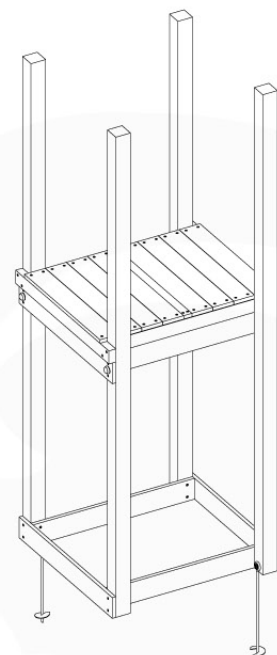

06 Playground Foundation

FD01

06-1

Foundation Plan - FIG. 2/11-2020 - 18

18 | Foundation Plan 1/2

07 Base Tower

BT03

(194_100)

	PartNo	PartName	QTY.
Hardware Pack 100_600	001_406	Stealth Screw 8x45	6
	002_220	Gap Point Screw T25 - 5x45	72
	002_223	Gap Point Screw T25 - 5x80	16
Other	007_001	Ground-anchor	2
Hardware Pack 100_600	022_31x	bpc-base version 3	4
	022_84x	bpc cover	4
Wood	A220	Post 70x70 L2200	4
	C74	Beam 740 mm	4
	D60	Board 600 mm	10
	D74	Board 740 mm	8

Base Tower - P04 - BT03 - 18-12-2020 - v3.0

07-1

07-2

07-3

08 Balustrade (2x)

BL01

(194_101)

	PartNo	PartName	QTY.
Hardware Pack 100_601	002_220	Gap Point Screw T25 - 5x45	16
	002_223	Gap Point Screw T25 - 5x80	4
Wood	C74	Beam 740 mm	1
	D65	Board 650 mm	4