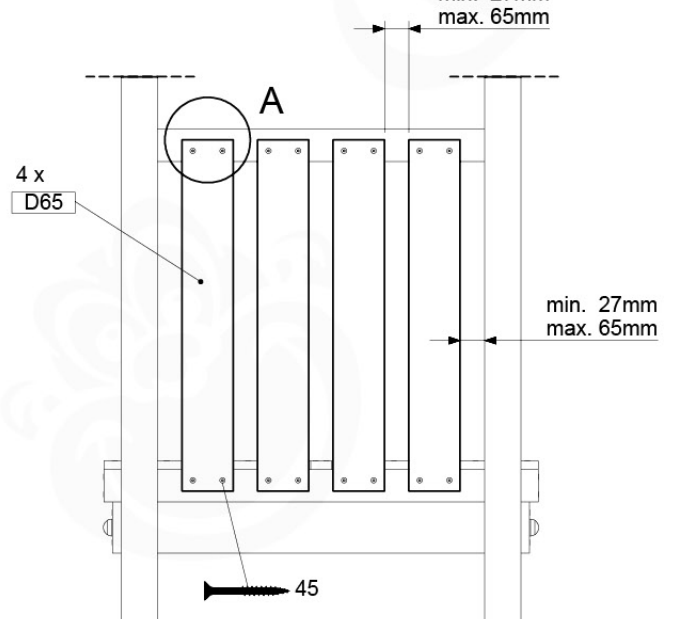

min. 27mm
max. 65mm