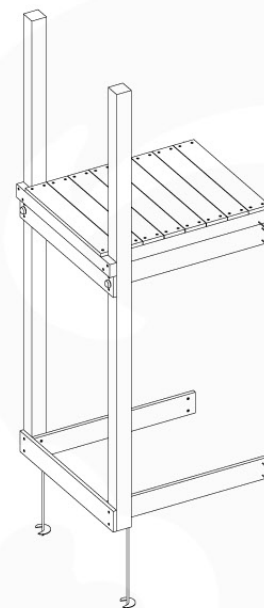

# 08 Extension Tower

ET01

( 194\_100 )

	PartNo	PartName	QTY.
Hardware Pack 100_600	001_406	Stealth Screw 8x45	4
	002_220	Gap Point Screw T25 - 5x45	60
	002_223	Gap Point Screw T25 - 5x80	12
Other	007_001	Ground-anchor	2
Hardware Pack 100_600	022_31x	bpc-base version 3	2
	022_84x	bpc cover	2
Wood	A200	Post 70x70 L2000	2
	C74	Beam 740 mm	3
	D60	Board 600 mm	9
	D74	Board 740 mm	6

Extension Tower - P02 - ET01 - 18-12-2020 - v3.0

Figure 08-1 Extension Tower