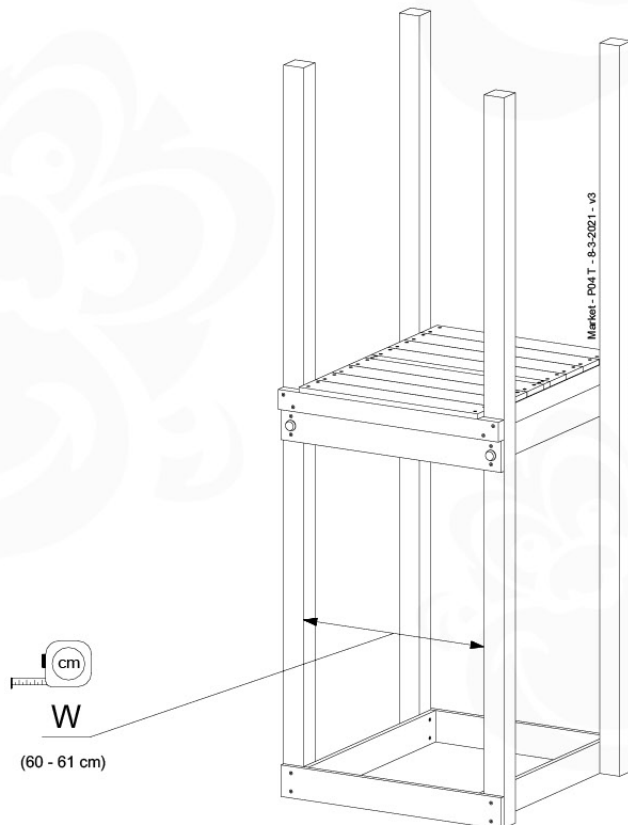

12 Market

MT02

(194_113)

	PartNo	PartName	QTY.
Hardware Pack 100_611	002_220	Gap Point Screw T25 - 5x45	4
	002_223	Gap Point Screw T25 - 5x80	4
	002_308	Gap Point Screw T25 - 5x20	8
	023_031	Finishing Washer GPS 5.0	8
Other	123_220	Canvas sheet 735x1365	1
Wood	C74	Beam 740 mm	1
	D60	Board 600 mm	1

Market - P02 - 8-3-2021 - v3

12-1