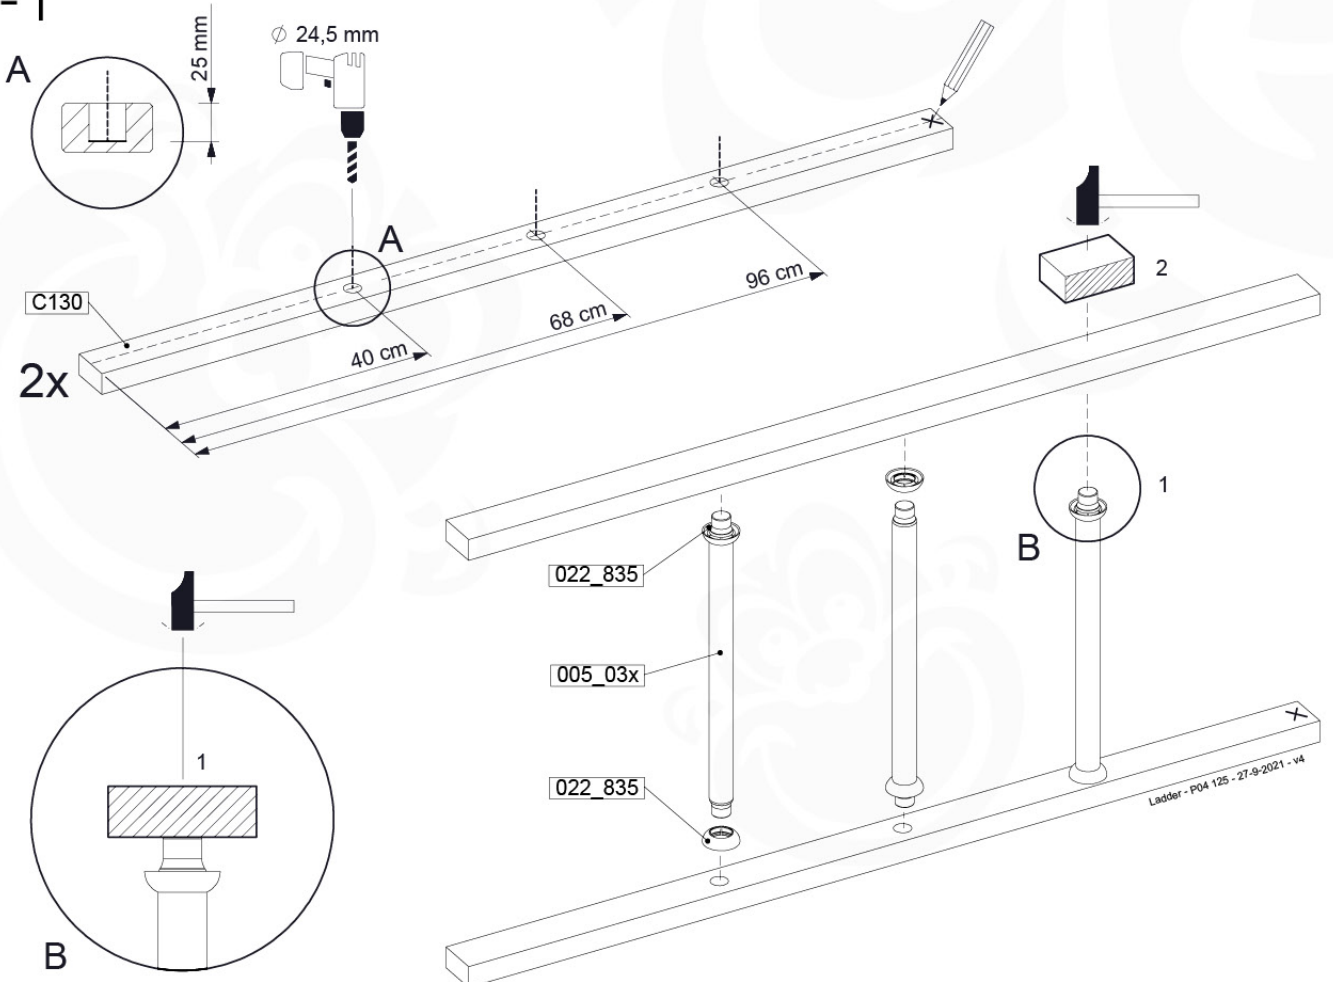

13 Ladder

LA02

(194_103)

	PartNo	PartName	QTY.
Hardware Pack 100_603	001_404	Stealth Screw 8x30	4
	002_219	Gap Point Screw T25 - 5x30	4
	002_220	Gap Point Screw T25 - 5x45	6
	002_223	Gap Point Screw T25 - 5x80	4
Other	005_03x	Ladder Rung Y/B/G/R	3
	005_522	Connection Bracket Mini Market	2
	022_835	Rung Cap	6
	120_102	Handgrip set (2x Complete)	1
Wood	C74	Beam 740 mm	1
	C130	Beam 1300 mm	2

Ladder - P02 125 - 27-9-2021 - v4

13-1