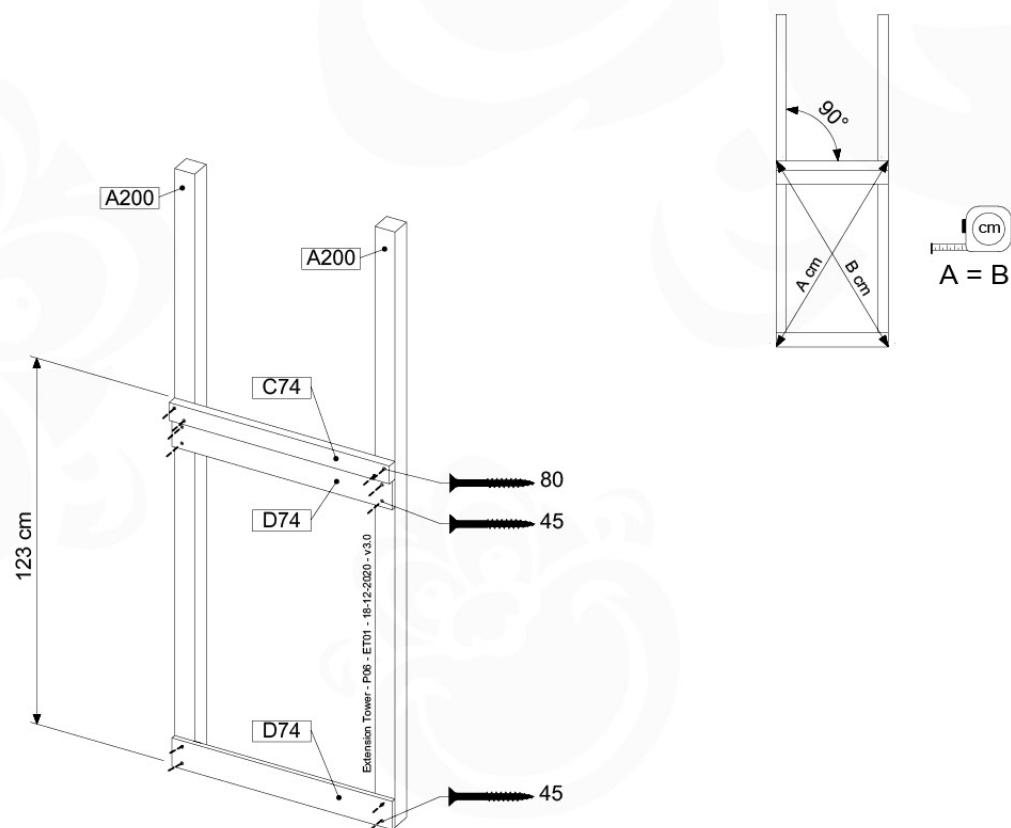

08 Extension Tower

ET01

(194_100)

	PartNo	PartName	QTY.
Hardware Pack 100_600	001_406	Stealth Screw 8x45	4
	002_220	Gap Point Screw T25 - 5x45	60
	002_223	Gap Point Screw T25 - 5x80	12
Other	007_001	Ground-anchor	2
Hardware Pack 100_600	022_31x	bpc-base version 3	2
	022_84x	bpc cover	2
Wood	A200	Post 70x70 L2000	2
	C74	Beam 740 mm	3
	D60	Board 600 mm	9
	D74	Board 740 mm	6

Extension Tower - P02 - ET01 - 18-12-2020 - v3.0

Figure 08-1 Extension Tower

08-1