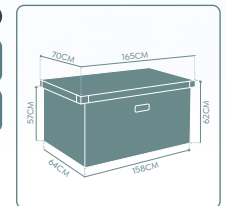

CHEST
SVEG 720

716 L

SMALL
STORAGE
COLLECTION

ACCESSIBILITY
OPENING BY MEANS OF GAS
SHOCK ABSORBERS

SAFETY
INCLUDES SAFETY LOCK
WITH KEY

STRONGER
HINGED LID MADE OF 0.40MM
THICK ZINC PLATED STEEL

ROBUSTNESS
0.40 MM THICK EXTRA-
STRONG GALVANISED SHEET
STEEL

ANTI CORROSION
10 YEARS
GUARANTEE

NO MAINTENANCE
EASY ASSEMBLY AND
MAINTENANCE

MEASUREMENTS (WIDTH X DEPTH X HEIGHT)

COLOUR **ANTHRACITE** RAL 7016

OUTER 165 x 70 x 62 cm

INNER 158 x 64 x 57 cm

TOTAL CAPACITY 716 L

NET WEIGHT 26,5kg

PACKAGING 180 x 78 x 9,5cm // 31 kg

REF: G01AM0012
EAN: 8445488111183

Hoggar

> hoggargarden.com