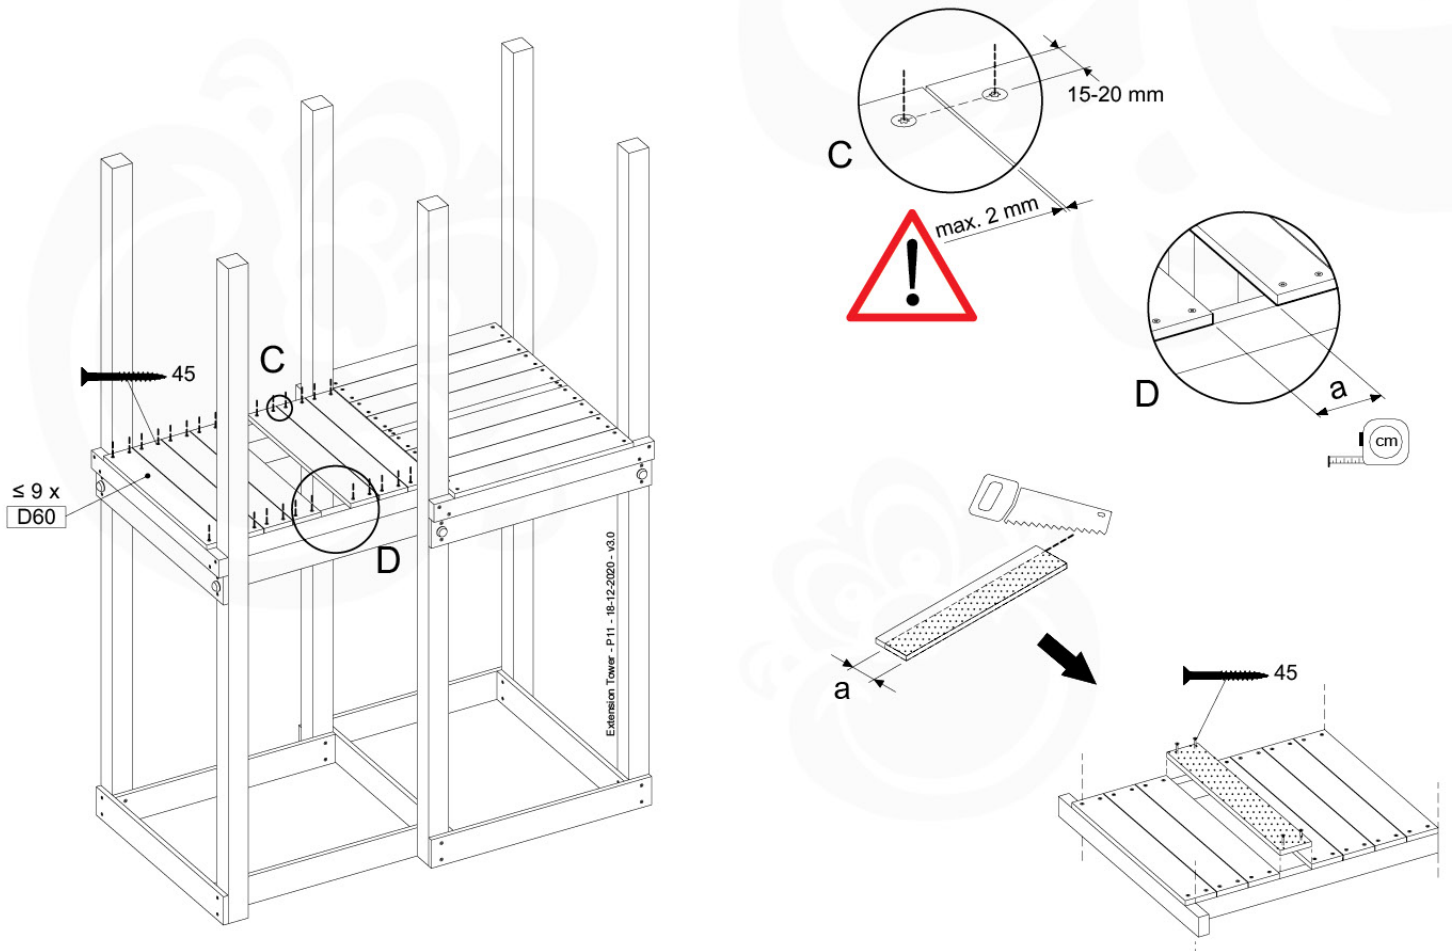

Base Tower - P10 - BT03 - 18-12-2020 - v3.0

07-1

07-2

07-3

08 Extension Tower

ET01

(194_100)

	PartNo	PartName	QTY.
Hardware Pack 100_600	001_406	Stealth Screw 8x45	4
	002_220	Gap Point Screw T25 - 5x45	60
	002_223	Gap Point Screw T25 - 5x80	12
Other	007_001	Ground-anchor	2
Hardware Pack 100_600	022_31x	bpc-base version 3	2
	022_84x	bpc cover	2
Wood	A200	Post 70x70 L2000	2
	C74	Beam 740 mm	3
	D60	Board 600 mm	9
	D74	Board 740 mm	6

Extension Tower - P02 - ET01 - 18-12-2020 - v3.0

www.jungle gym.com

08-1

08-2

08-3

09 Balustrade (1x)

BL01

(194_101)