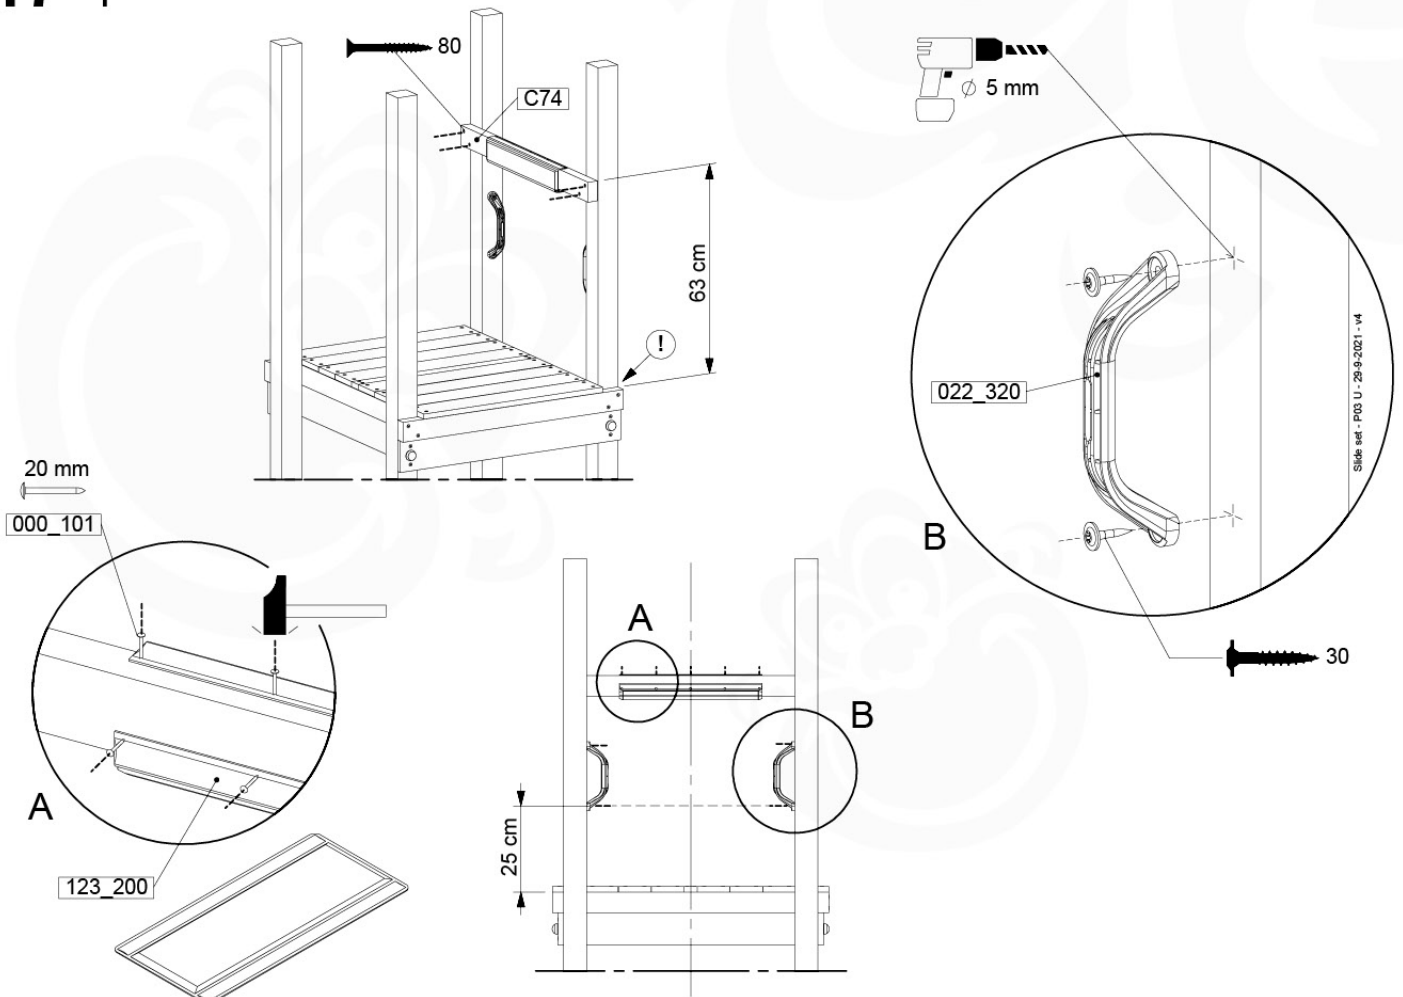

17-1

Slide set - P10 U - 29-9-2021 - v4