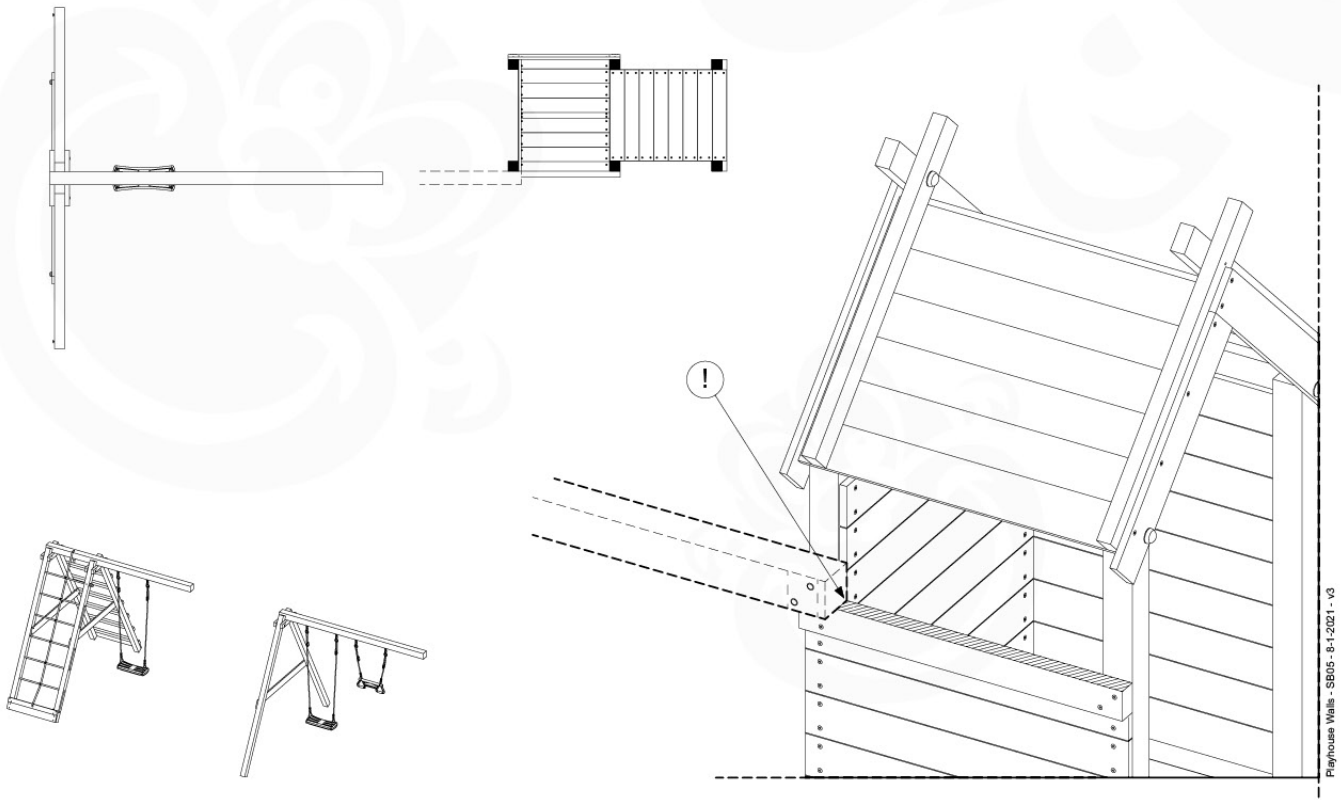

11-1

11-2

11-3

+ Swing / Climb Frame

12 Market

MT02

(194_113)

	PartNo	PartName	QTY.
Hardware Pack 100_611	002_220	Gap Point Screw T25 - 5x45	4
	002_223	Gap Point Screw T25 - 5x80	4
	002_308	Gap Point Screw T25 - 5x20	8
	023_031	Finishing Washer GPS 5.0	8
Other	123_220	Canvas sheet 735x1365	1
Wood	C74	Beam 740 mm	1
	D60	Board 600 mm	1