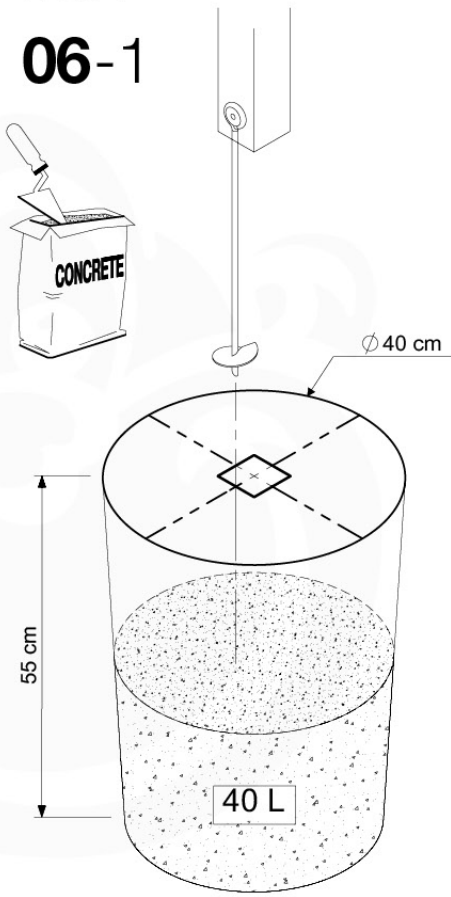

06 Playground Foundation

FD02

06-1

Foundation Plan - P03 - 27-1-1-2020 - V3