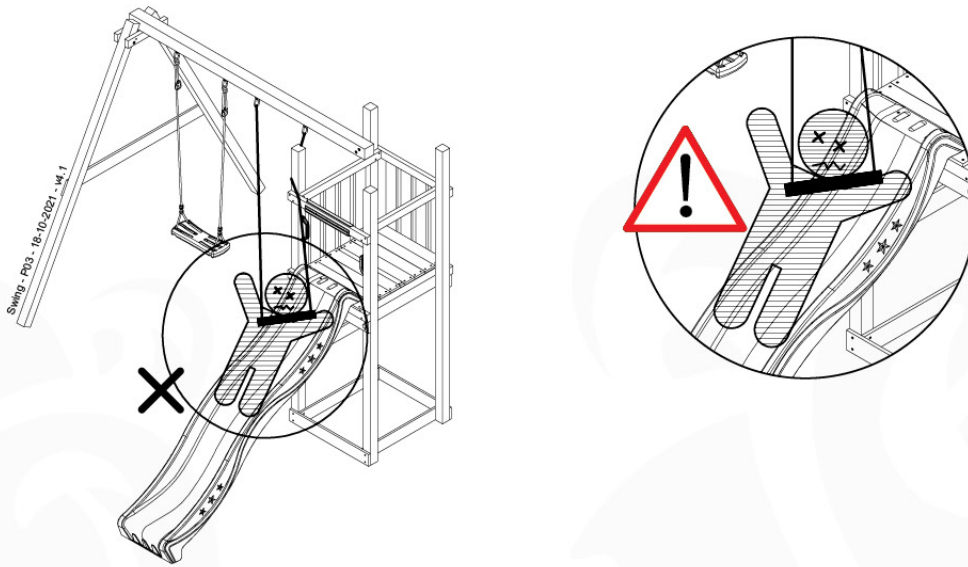

26-Oct-2021

04 Product ID

05 Safe Playground Planning

05-1

05-2

05-3

05-4

05-5

05-6

	PartNo	PartName	QTY.
Hardware Pack	001_406	Stealth Screw 8x45	4
	001_417	Stealth Screw 8x80	4
	001_422	Stealth Screw 8x137	3
	002_220	Gap Point Screw T25 - 5x45	12
	002_223	Gap Point Screw T25 - 5x80	6
Other	005_528	Swing Beam Bracket 7x7	1
	005_529	Swing Beam Bracket 9x9	1
	007_001	Ground-anchor	2
Hardware Pack	022_31x	bpc-base version 3	2
	022_84x	bpc cover	2
	023_031	Finishing Washer GPS 5.0	2
Other	101_003	Swing hook with Carabiner	4