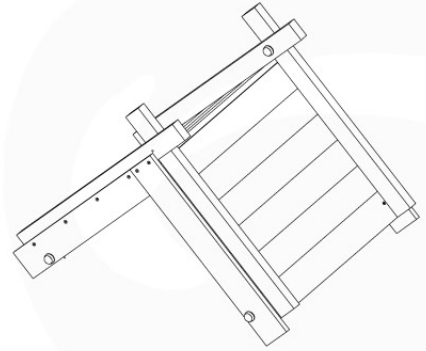

10 Roof Wooden Tipi

RF04

(194_110)

	PartNo	PartName	QTY.
Hardware Pack 100_608	001_411	Stealth Screw 8x60	6
	001_417	Stealth Screw 8x80	2
	002_220	Gap Point Screw T25 - 5x45	68
	002_223	Gap Point Screw T25 - 5x80	4
Other	022_31x	bpc-base version 3	6
	022_84x	bpc cover	6
Timber	C74	Beam 740 mm	4
	D56	Board L=(650 - board width) mm	2
	D65	Board 650 mm	2
	D74	Board 740 mm	14

Roof Wood Tipi - P02 - 28-9-2021 - v4