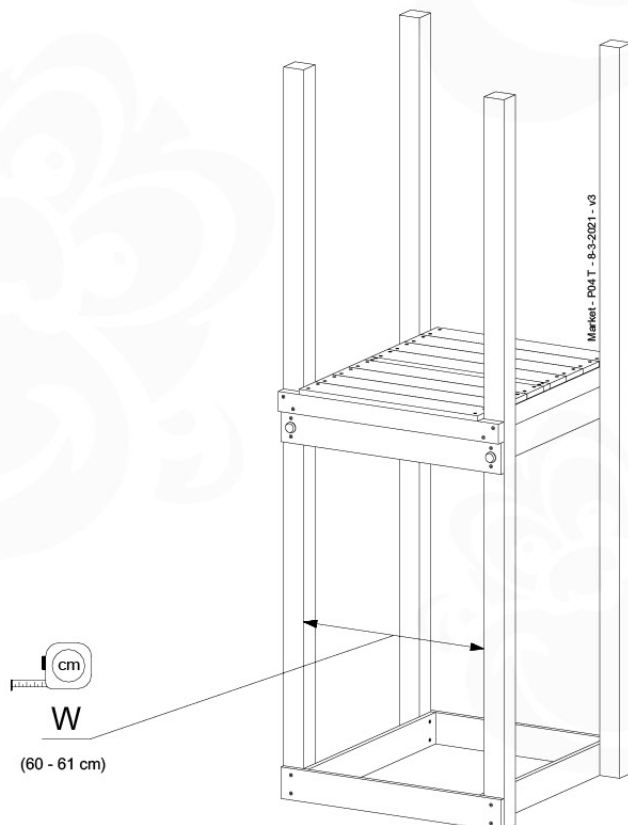

12 Market

MT02

(194_113)

	PartNo	PartName	QTY.
Hardware Pack 100_611	002_220	Gap Point Screw T25 - 5x45	4
	002_223	Gap Point Screw T25 - 5x80	4
	002_308	Gap Point Screw T25 - 5x20	8
	023_031	Finishing Washer GPS 5.0	8
Other	123_220	Canvas sheet 735x1365	1
Wood	C74	Beam 740 mm	1
	D60	Board 600 mm	1

Market - P02 - 8-3-2021 - v3

12-1 Modular At-Home MT02

12-1