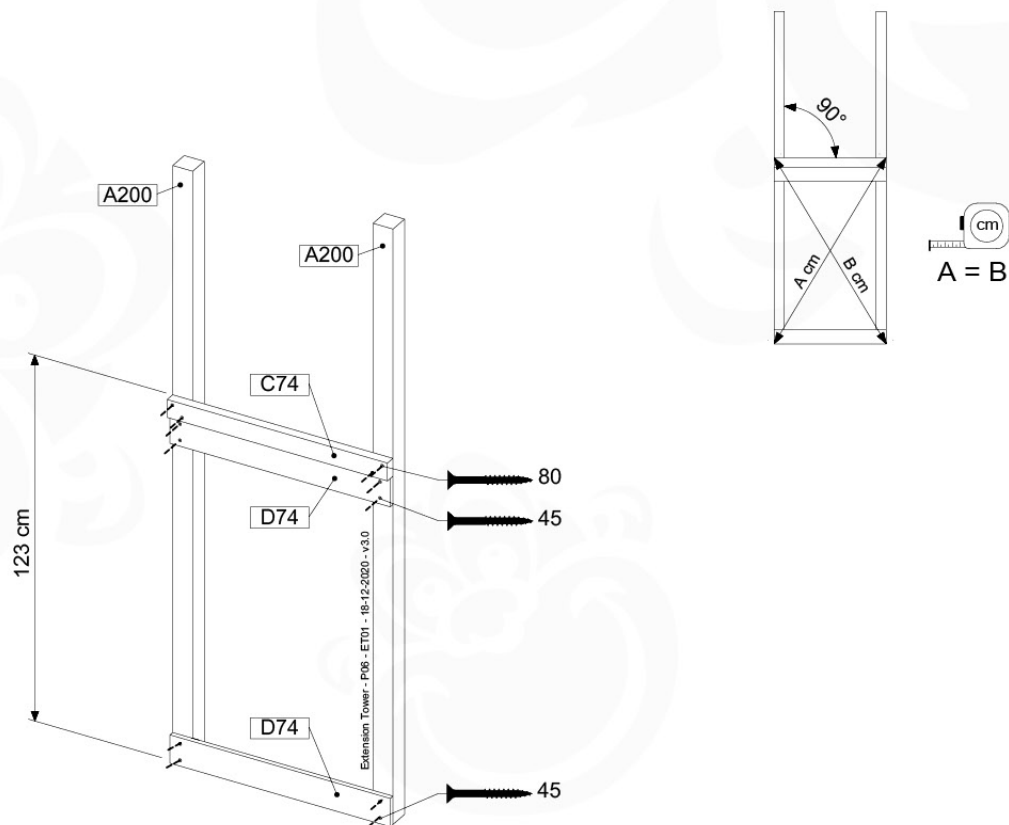

08 Extension Tower

ET01

(194_100)

	PartNo	PartName	QTY.
Hardware Pack 100_600	001_406	Stealth Screw 8x45	4
	002_220	Gap Point Screw T25 - 5x45	60
	002_223	Gap Point Screw T25 - 5x80	12
Other	007_001	Ground-anchor	2
Hardware Pack 100_600	022_31x	bpc-base version 3	2
	022_84x	bpc cover	2
Wood	A200	Post 70x70 L2000	2
	C74	Beam 740 mm	3
	D60	Board 600 mm	9
	D74	Board 740 mm	6

Extension Tower - P02 - ET01 - 18-12-2020 - v3.0

www.jungle gym.com

08-1