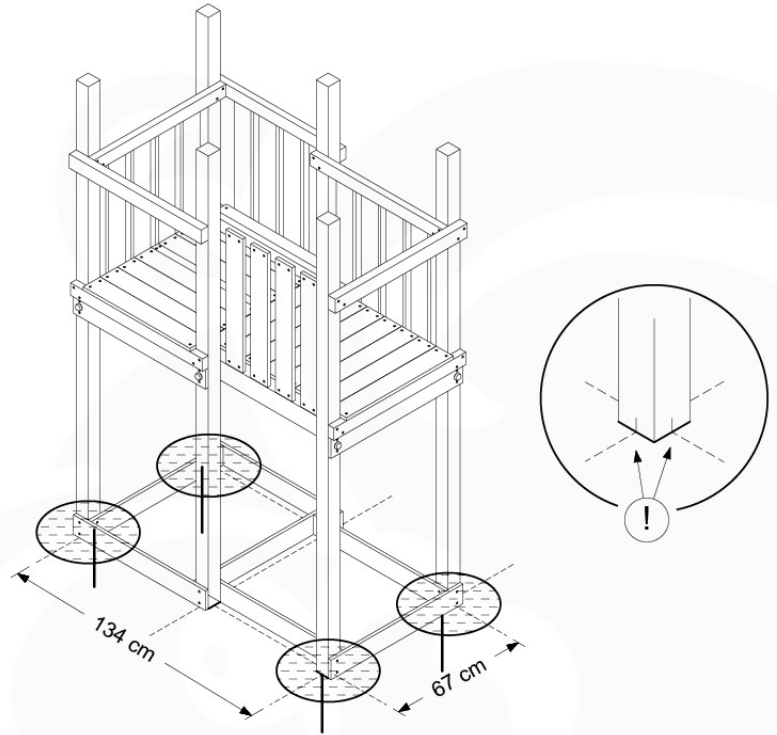

Foundation Plan - P03 - 27-1-1-2020 - V3