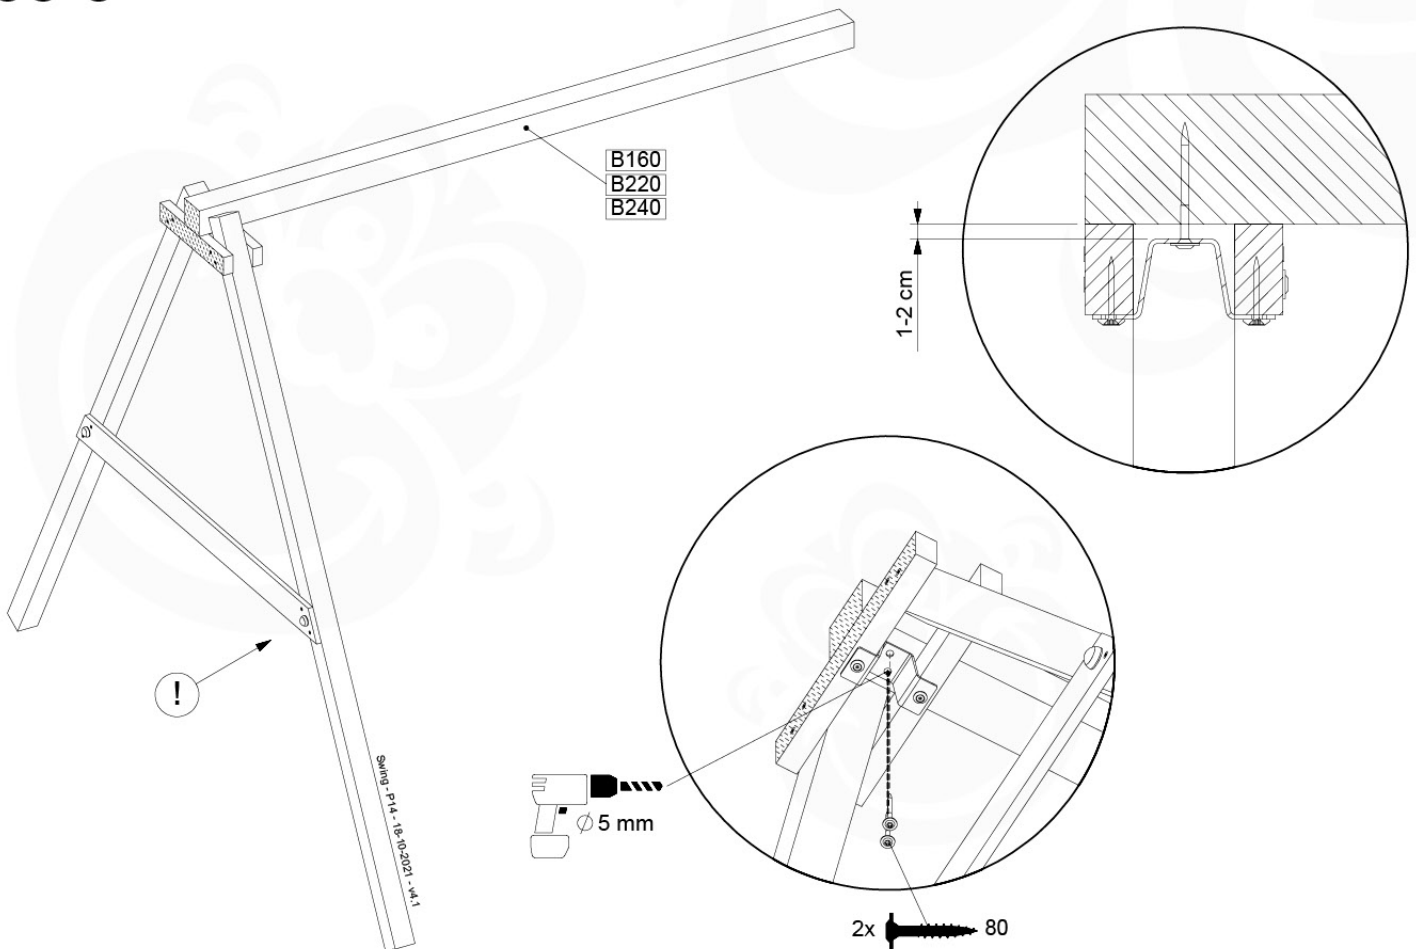

05-6

	PartNo	PartName	QTY.
Hardware Pack	001_406	Stealth Screw 8x45	4
	001_417	Stealth Screw 8x80	4
	001_422	Stealth Screw 8x137	3
	002_220	Gap Point Screw T25 - 5x45	12
	002_223	Gap Point Screw T25 - 5x80	6
Other	005_528	Swing Beam Bracket 7x7	1
	005_529	Swing Beam Bracket 9x9	1
	007_001	Ground-anchor	2
Hardware Pack	022_31x	bpc-base version 3	2
	022_84x	bpc cover	2
	023_031	Finishing Washer GPS 5.0	2
Other	101_003	Swing hook with Carabiner	4

1 - 18-10-2021 - 18-10-2021 - 18-10-2021 - 18-10-2021

06-1

Swing - 06-1 - 18-10-2021 - 18-10-2021

06-2

06-3

06-4

06-5

06-6