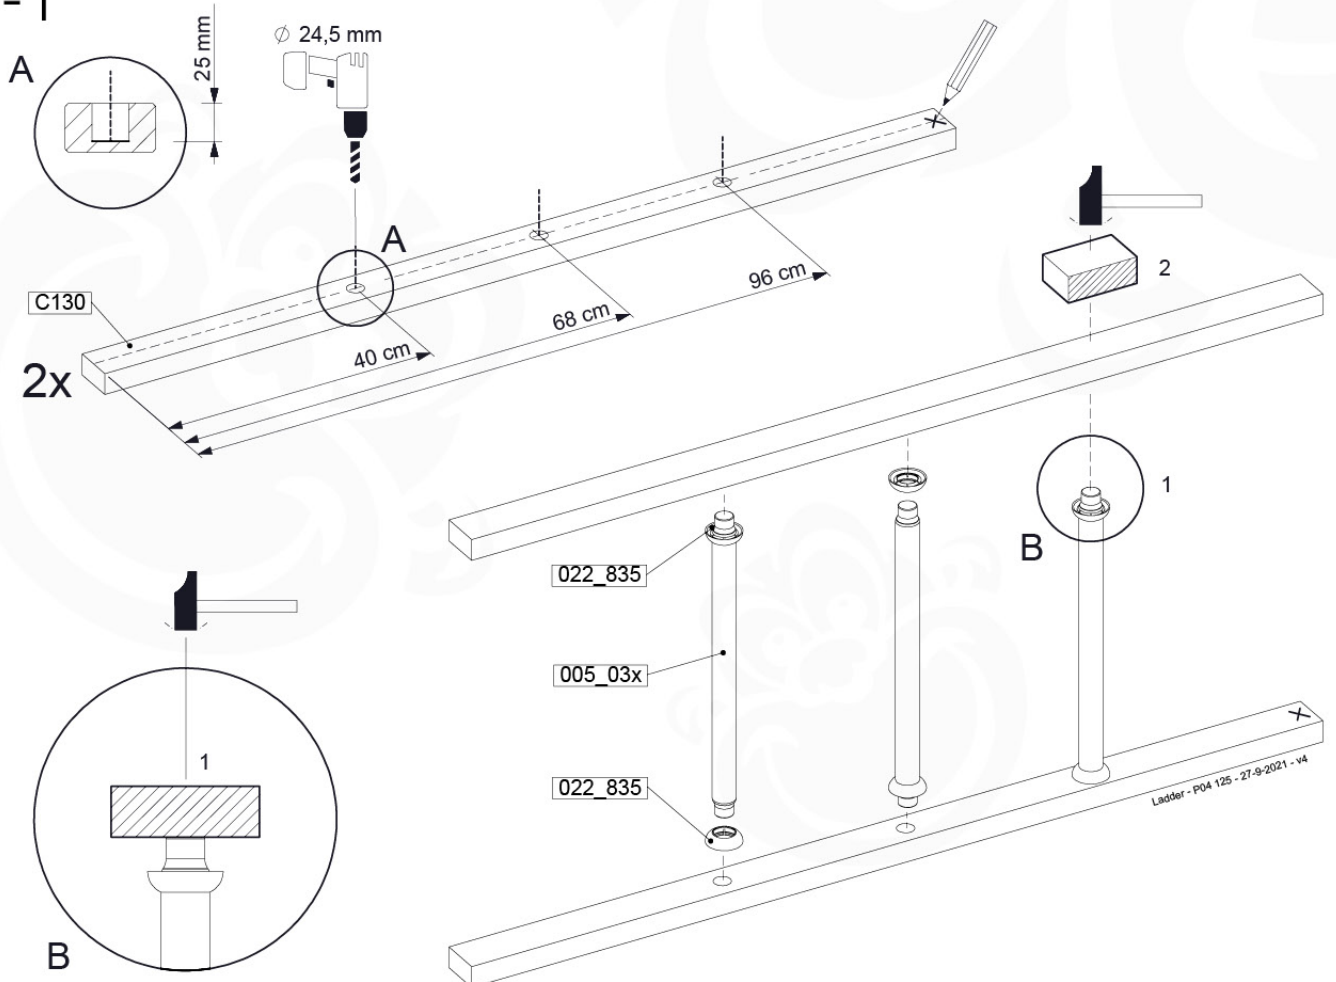

13-1

Ladder - P04 125 - 27-9-2021 - v4