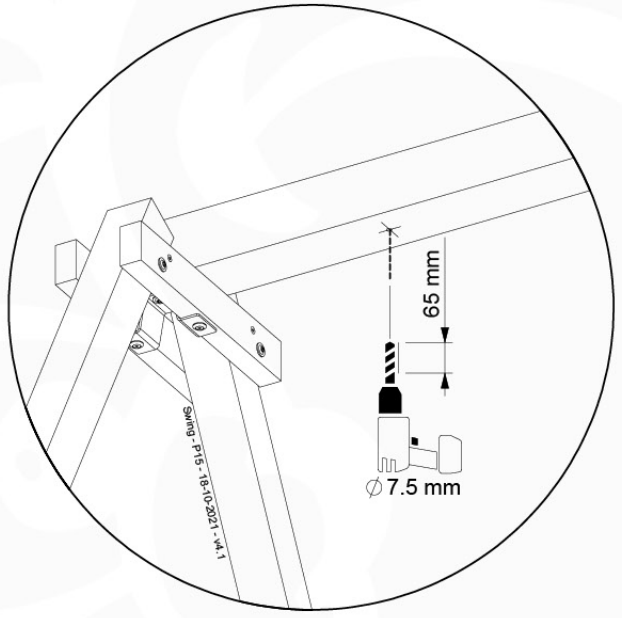

05-6

	PartNo	PartName	QTY.
Hardware Pack	001_406	Stealth Screw 8x45	4
	001_417	Stealth Screw 8x80	4
	001_422	Stealth Screw 8x137	3
	002_220	Gap Point Screw T25 - 5x45	12
	002_223	Gap Point Screw T25 - 5x80	6
Other	005_528	Swing Beam Bracket 7x7	1
	005_529	Swing Beam Bracket 9x9	1
	007_001	Ground-anchor	2
Hardware Pack	022_31x	bpc-base version 3	2
	022_84x	bpc cover	2
	023_031	Finishing Washer GPS 5.0	2
Other	101_003	Swing hook with Carabiner	4

1 - 18-10-2021 - 18-10-2021 - 18-10-2021 - 18-10-2021

06-1

Swing - 06-1 - 18-10-2021 - 18-10-2021

06-2

06-3

06-4

06-5

06-6