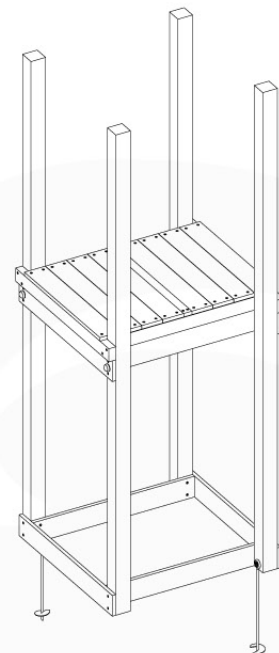

06 Playground Foundation

FD02

06-1

Foundation Plan - P03 - 27-1-1-2020 - V3

Foundation Plan - P03 - 27-1-1-2020 - V3

07 Base Tower

BT03

(194_100)

	PartNo	PartName	QTY.
Hardware Pack 100_600	001_406	Stealth Screw 8x45	6
	002_220	Gap Point Screw T25 - 5x45	72
	002_223	Gap Point Screw T25 - 5x80	16
Other	007_001	Ground-anchor	2
Hardware Pack 100_600	022_31x	bpc-base version 3	4
	022_84x	bpc cover	4
Wood	A220	Post 70x70 L2200	4
	C74	Beam 740 mm	4
	D60	Board 600 mm	10
	D74	Board 740 mm	8

Base Tower - P10 - BT03 - 18-12-2020 - v3.0

07-1

07-2

07-3

08 Extension Tower

ET01

(194_100)

	PartNo	PartName	QTY.
Hardware Pack 100_600	001_406	Stealth Screw 8x45	4
	002_220	Gap Point Screw T25 - 5x45	60
	002_223	Gap Point Screw T25 - 5x80	12
Other	007_001	Ground-anchor	2
Hardware Pack 100_600	022_31x	bpc-base version 3	2
	022_84x	bpc cover	2
Wood	A200	Post 70x70 L2000	2
	C74	Beam 740 mm	3
	D60	Board 600 mm	9
	D74	Board 740 mm	6