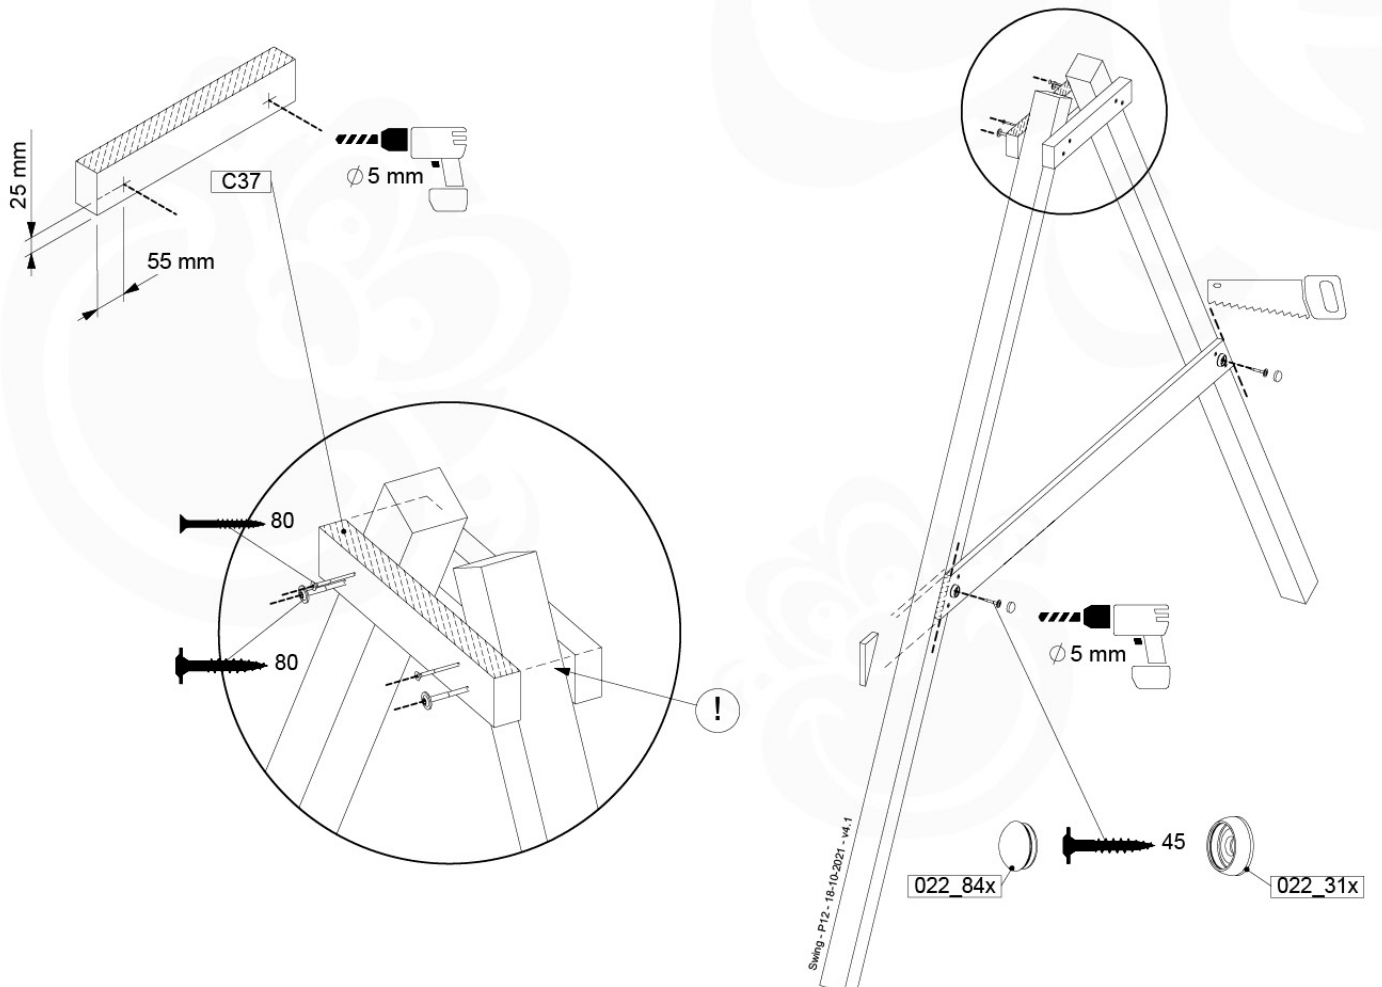

05-6

	PartNo	PartName	QTY.
Hardware Pack	001_406	Stealth Screw 8x45	4
	001_417	Stealth Screw 8x80	4
	001_422	Stealth Screw 8x137	3
	002_220	Gap Point Screw T25 - 5x45	12
	002_223	Gap Point Screw T25 - 5x80	6
Other	005_528	Swing Beam Bracket 7x7	1
	005_529	Swing Beam Bracket 9x9	1
	007_001	Ground-anchor	2
Hardware Pack	022_31x	bpc-base version 3	2
	022_84x	bpc cover	2
	023_031	Finishing Washer GPS 5.0	2
Other	101_003	Swing hook with Carabiner	4

1 - 18-10-2021 - 18-10-2021 - 18-10-2021 - 18-10-2021

06-1

Swing - 06-1 - 18-10-2021 - 18-10-2021

06-2

06-3

06-4

06-5

06-6