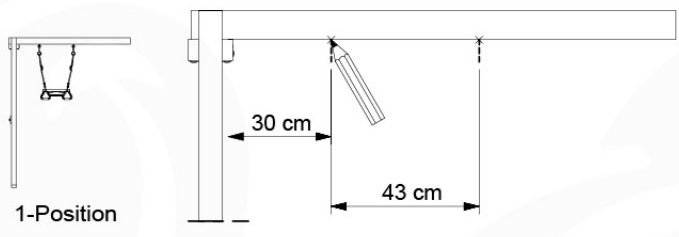

05-6

	PartNo	PartName	QTY.
Hardware Pack	001_406	Stealth Screw 8x45	4
	001_417	Stealth Screw 8x80	4
	001_422	Stealth Screw 8x137	3
	002_220	Gap Point Screw T25 - 5x45	12
	002_223	Gap Point Screw T25 - 5x80	6
Other	005_528	Swing Beam Bracket 7x7	1
	005_529	Swing Beam Bracket 9x9	1
	007_001	Ground-anchor	2
Hardware Pack	022_31x	bpc-base version 3	2
	022_84x	bpc cover	2
	023_031	Finishing Washer GPS 5.0	2
Other	101_003	Swing hook with Carabiner	4

1 - 18-10-2021 - 18-10-2021 - 18-10-2021 - 18-10-2021

06-1

Swing - 06-1 - 18-10-2021 - 18-10-2021

06-2

06-3

06-4

06-5

06-6