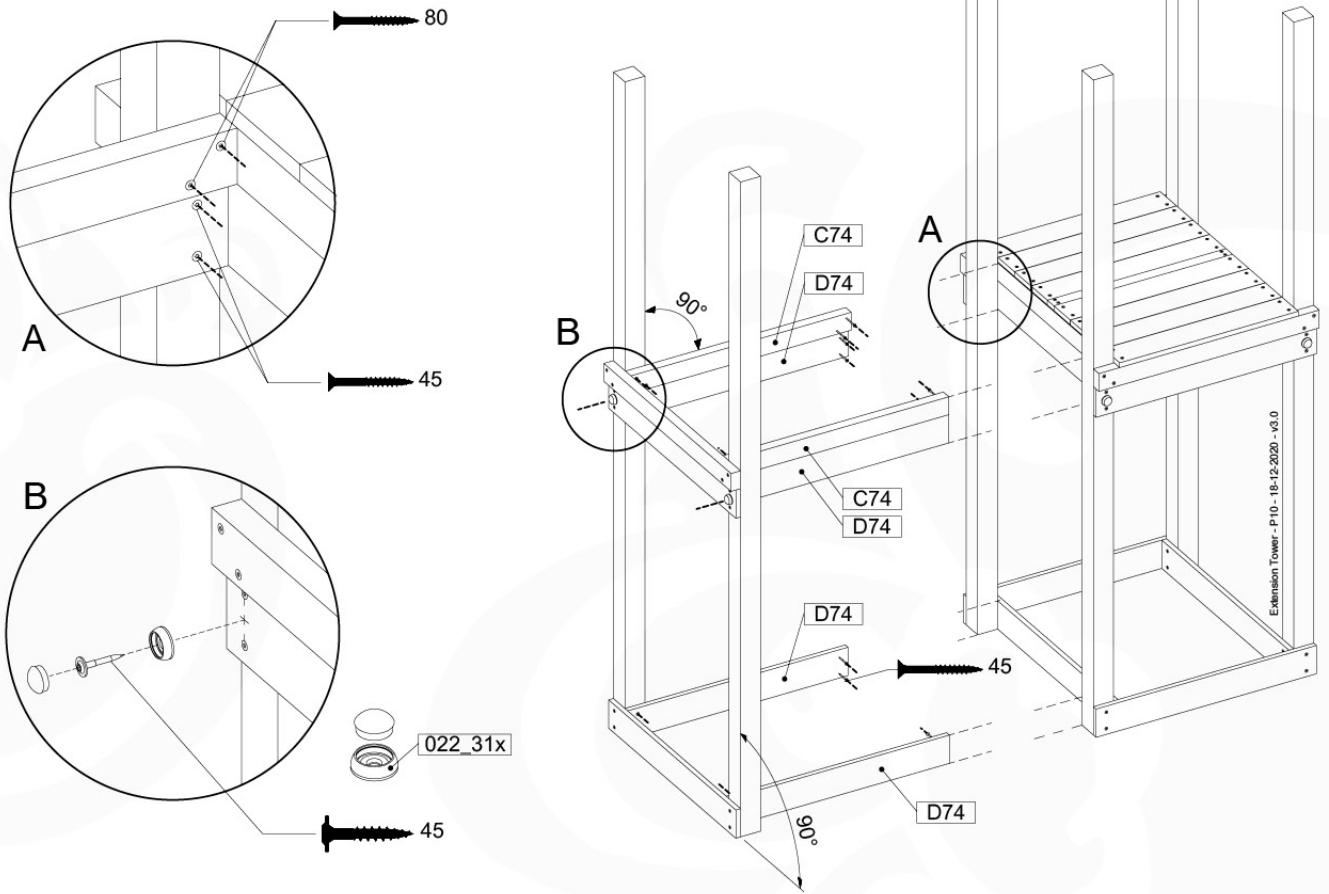

Base Tower - P10 - BT03 - 18-12-2020 - v3.0

07-1

07-2

07-3

08 Extension Tower

ET01

(194_100)

	PartNo	PartName	QTY.
Hardware Pack 100_600	001_406	Stealth Screw 8x45	4
	002_220	Gap Point Screw T25 - 5x45	60
	002_223	Gap Point Screw T25 - 5x80	12
Other	007_001	Ground-anchor	2
Hardware Pack 100_600	022_31x	bpc-base version 3	2
	022_84x	bpc cover	2
Wood	A200	Post 70x70 L2000	2
	C74	Beam 740 mm	3
	D60	Board 600 mm	9
	D74	Board 740 mm	6

Extension Tower - P02 - ET01 - 18-12-2020 - v3.0

www.jungle gym.com

08-1

08-2

08-3

09 Balustrade (1x)

BL01

(194_101)

	PartNo	PartName	QTY.
Hardware Pack 100_601	002_220	Gap Point Screw T25 - 5x45	16
	002_223	Gap Point Screw T25 - 5x80	4
Wood	C74	Beam 740 mm	1
	D65	Board 650 mm	4

Balustrade 80 - PO2 U - 8-10-2021 - v3.1