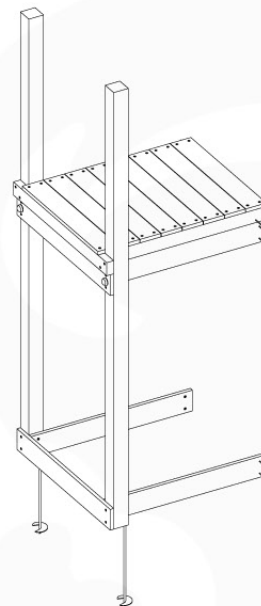

	PartNo	PartName	QTY.
Hardware Pack 100_600	001_406	Stealth Screw 8x45	6
	002_220	Gap Point Screw T25 - 5x45	72
	002_223	Gap Point Screw T25 - 5x80	16
Other	007_001	Ground-anchor	2
Hardware Pack 100_600	022_31x	bpc-base version 3	4
	022_84x	bpc cover	4
Wood	A220	Post 70x70 L2200	4
	C74	Beam 740 mm	4
	D60	Board 600 mm	10
	D74	Board 740 mm	8

Base Tower - P10 - BT03 - 18-12-2020 - v3.0

07-1

07-2

07-3

08 Extension Tower

ET01

(194_100)

	PartNo	PartName	QTY.
Hardware Pack 100_600	001_406	Stealth Screw 8x45	4
	002_220	Gap Point Screw T25 - 5x45	60
	002_223	Gap Point Screw T25 - 5x80	12
Other	007_001	Ground-anchor	2
Hardware Pack 100_600	022_31x	bpc-base version 3	2
	022_84x	bpc cover	2
Wood	A200	Post 70x70 L2000	2
	C74	Beam 740 mm	3
	D60	Board 600 mm	9
	D74	Board 740 mm	6

Extension Tower - P02 - ET01 - 18-12-2020 - v3.0

www.jungle gym.com

08-1

08-2

08-3

09 Balustrade (1x)

BL01

(194_101)

	PartNo	PartName	QTY.
Hardware Pack 100_601	002_220	Gap Point Screw T25 - 5x45	16
	002_223	Gap Point Screw T25 - 5x80	4
Wood	C74	Beam 740 mm	1
	D65	Board 650 mm	4

Balustrade 80 - PO2 U - 8-10-2021 - v3.1