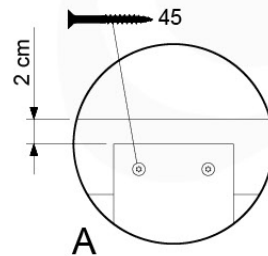

10 Balustrade (2x)

BL02

(194_101)

	PartNo	PartName	QTY.
Hardware Pack 100_601	002_220	Gap Point Screw T25 - 5x45	16
	002_223	Gap Point Screw T25 - 5x80	4
Wood	C74	Beam 740 mm	1
	D65	Board 650 mm	4

Balustrade AL - P03 T - 28-7-2021 - v3.0

10-1

Balustrade AL - P05 T - 28-7-2021 - v3.0

min. 27mm
max. 65mm

min. 27mm
max. 65mm