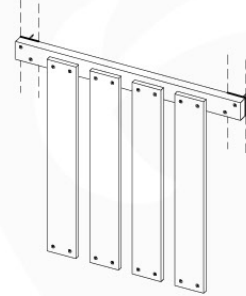

# 10 Balustrade (2x)

BL02

( 194\_101 )

	PartNo	PartName	QTY.
Hardware Pack 100_601	002_220	Gap Point Screw T25 - 5x45	16
	002_223	Gap Point Screw T25 - 5x80	4
Wood	C74	Beam 740 mm	1
	D65	Board 650 mm	4

Balustrade AL - P03 T - 28-7-2021 - v3.0