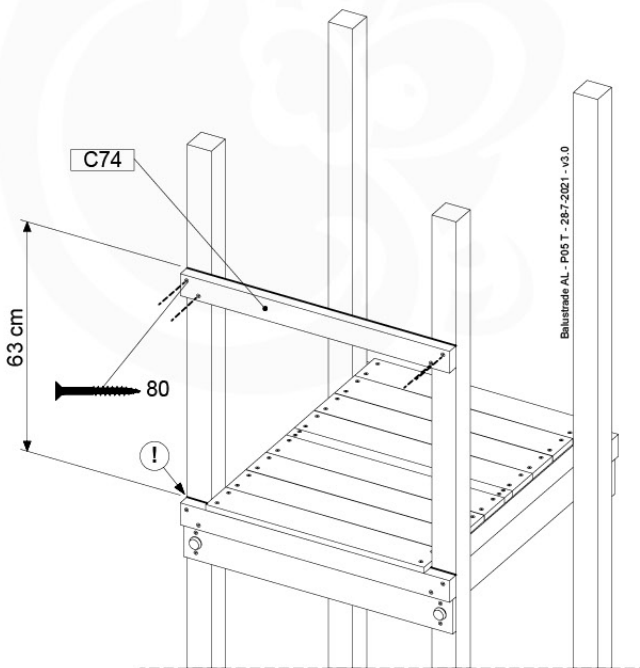

10-1

Balustrade AL - P05 T - 28-7-2021 - v3.0