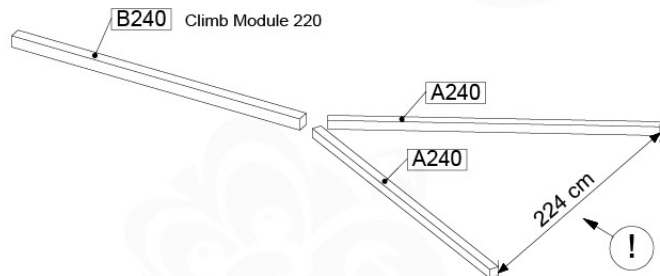

1-Climb Module 220
2-Climb Module 220