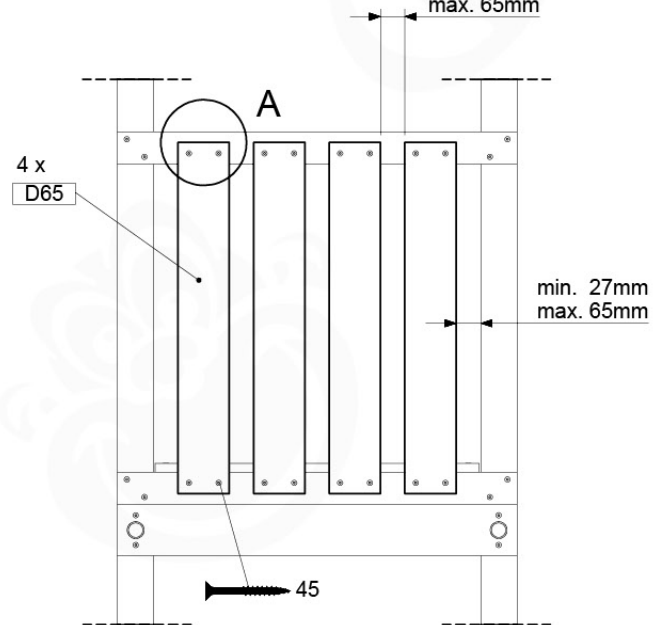

min. 27mm
max. 65mm