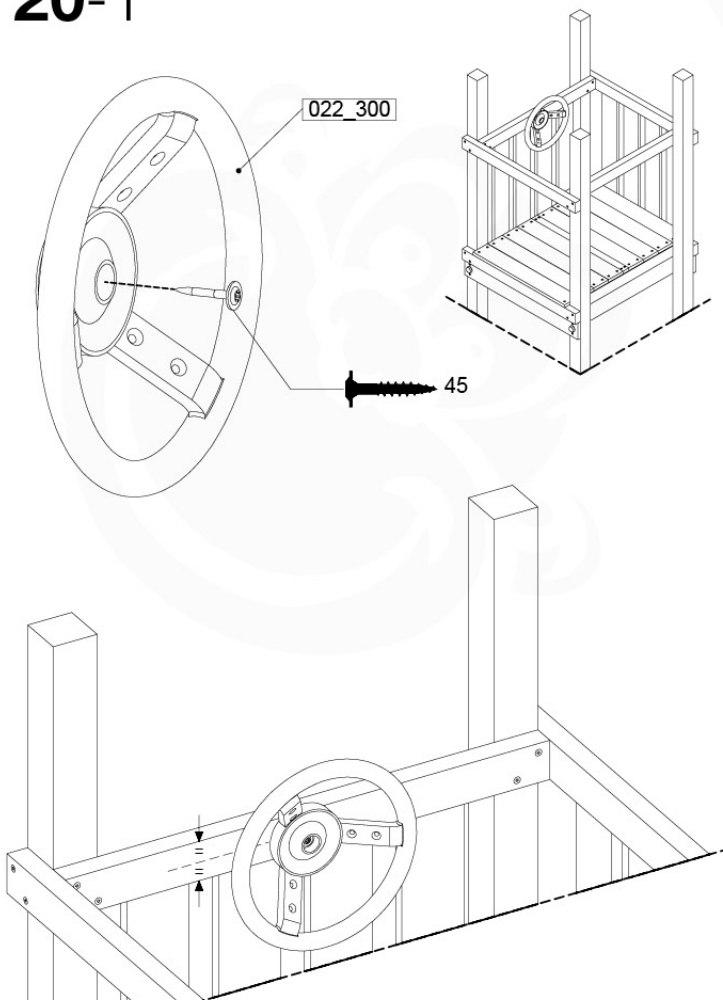

20 Accessories

AC01

(194_119)

	PartNo	PartName	QTY.
Hardware Pack 100_617	001_406	Stealth Screw 8x45	1
	002_041	Dome head screw 4.5 x 20 mm	3
	002_042	Dome head screw 3.5 x 13mm	4
	002_219	Gap Point Screw T25 - 5x30	2
Other	022_300	Steering Wheel	1
	022_800	Rail P/T 105	1
	022_910	Sandpad	1
	103_901	Logo ID Plate	1
	104_107	Tool Set Climbing Units	1
	120_024	Tower Flag	1
	122_302	Telescope	1

Accessory set - P02 - 28-9-2021 - v4

20-1