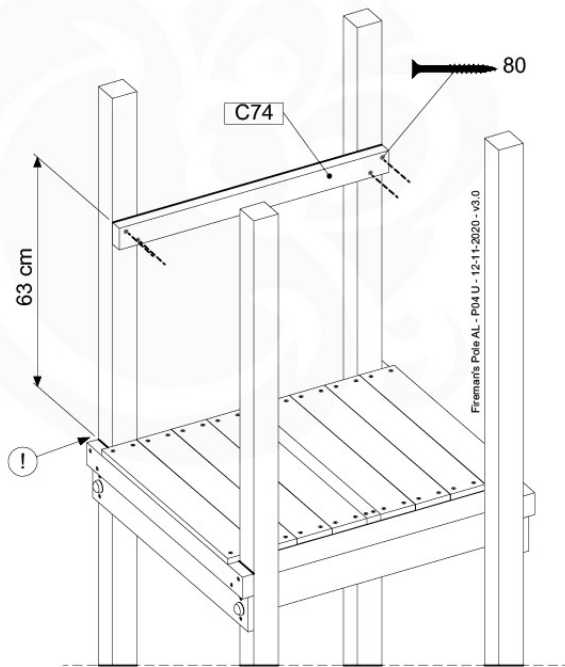

19-1

Fireman's Pole (201_275)
040_335 Part 2