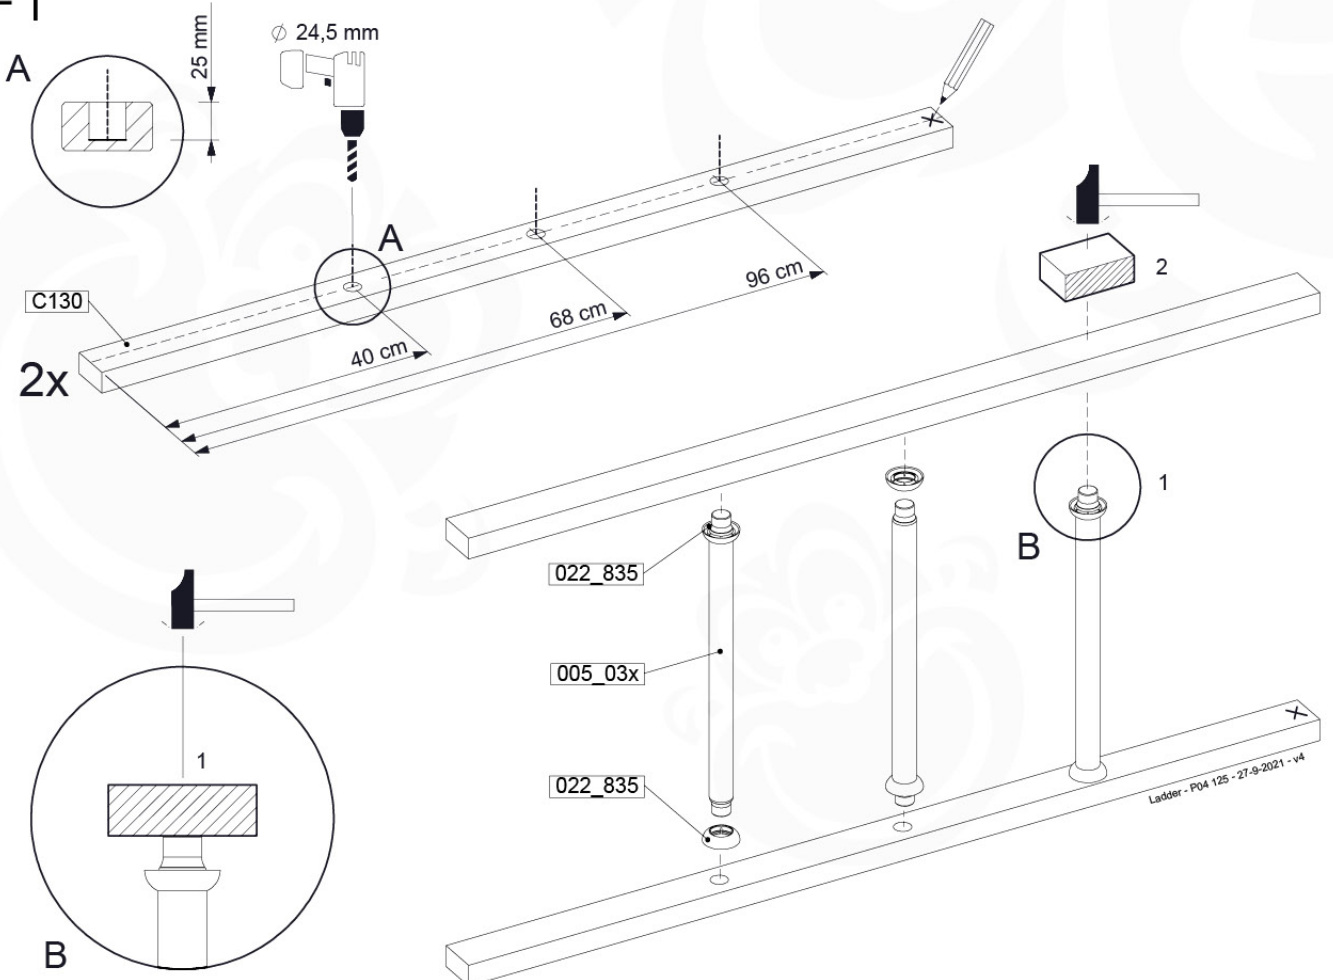

12-1

Ladder - P04 125 - 27-9-2021 - v4