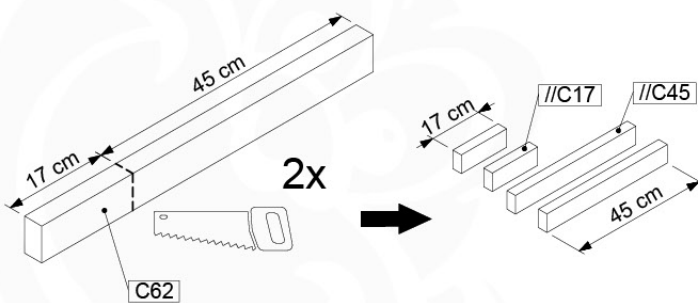

13-Picnic Table

PC01

(194_117)

	PartNo	PartName	QTY.
Hardware Pack 100_615	002_220	Gap Point Screw T25 - 5x45	20
	002_223	Gap Point Screw T25 - 5x80	8
Wood	C62	Beam 620 mm	2
	D60	Board 600 mm	4
	D74	Board 740 mm	1

Picnic - P02 - 3-8-2021 - v3

Jungle Modular At - Picnic_01

13-1