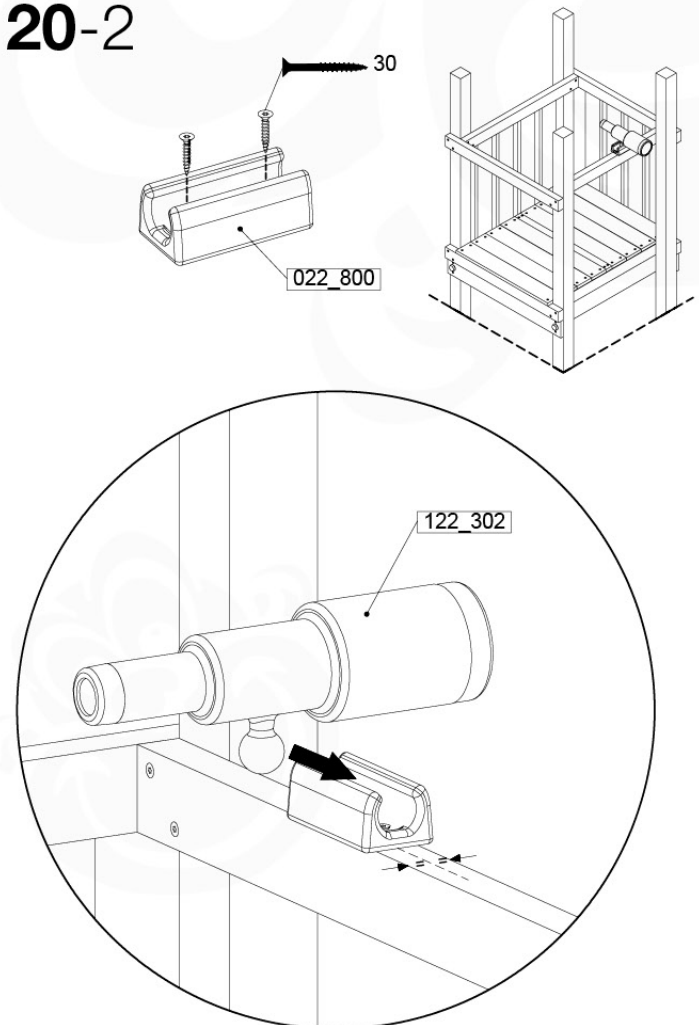

20-2

Accessory set - P03 - 28-9-2021 - v4