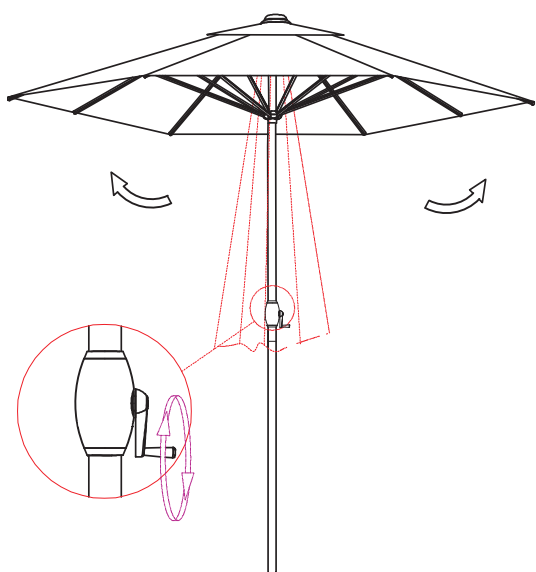

01:

02:

03:

04:

EAN:4024506494121
EAN:4024506629813
EAN:4024506610194
EAN:4024506608931
EAN:4024506593626
EAN:4024506540576
EAN:4024506588165
EAN:4024506569089

EAN:4024506494169
EAN:4024506578661
EAN:4024506515222
EAN:4024506539358
EAN:4024506539365
EAN:4024506539372
EAN:4024506539600
EAN:4024506540705