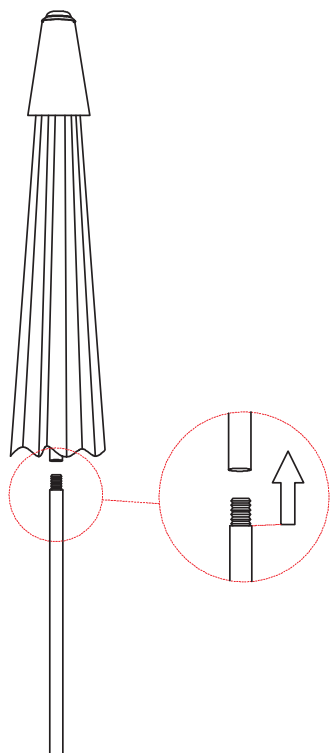

UCM00202F

- Care:
1. Tie the canopy closed on windy days to prevent damage to the umbrella.
 2. Keep the umbrella away from fire, extreme heat, freezing conditions, and inclement weather such as rain, hail, sleet, snow, or wind.

01:

02:

03:

04:

EAN:4024506494121
 EAN:4024506629813
 EAN:4024506610194
 EAN:4024506608931
 EAN:4024506593626
 EAN:4024506540576
 EAN:4024506588165
 EAN:4024506569089

EAN:4024506494169
 EAN:4024506578661
 EAN:4024506515222
 EAN:4024506539358
 EAN:4024506539365
 EAN:4024506539372
 EAN:4024506539600
 EAN:4024506540705