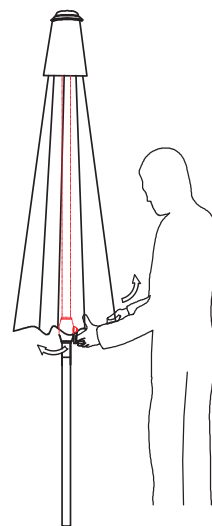

01:

02:

03:

04:

EAN:4024506494121
EAN:4024506629813
EAN:4024506610194
EAN:4024506608931
EAN:4024506593626
EAN:4024506540576
EAN:4024506588165
EAN:4024506569089

EAN:4024506494169
EAN:4024506578661
EAN:4024506515222
EAN:4024506539358
EAN:4024506539365
EAN:4024506539372
EAN:4024506539600
EAN:4024506540705