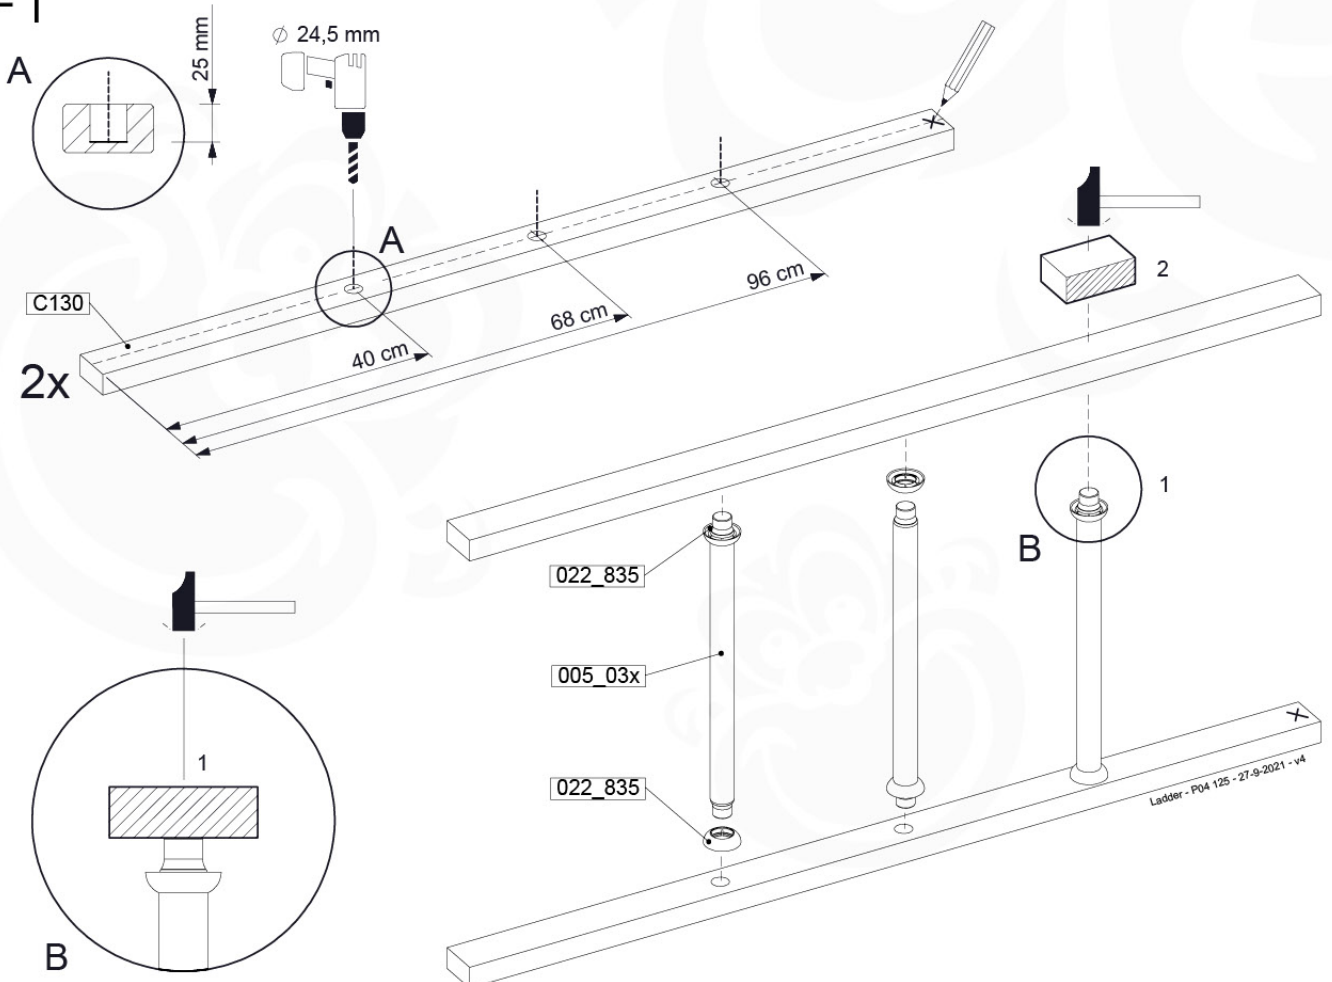

12-1

Ladder - P04 125 - 27-9-2021 - v4