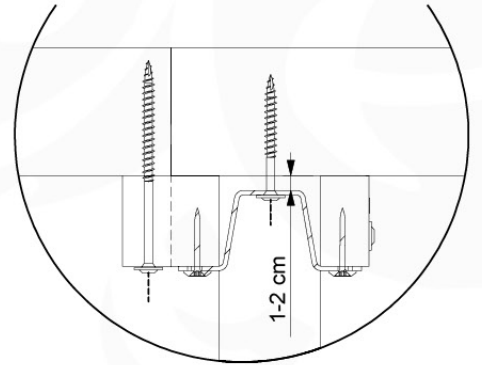

B240  
B220

B67

2 positions

B67

ClimbPart2 - P10-2P - 3-11-2021 - v4.0

2 x 137

2 x 80

Ø 5 mm