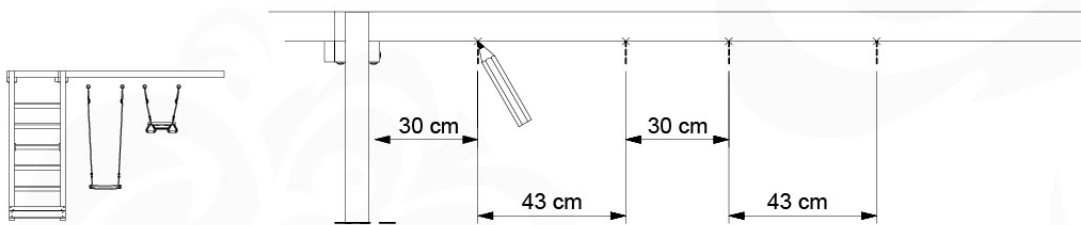

06-11

2 positions