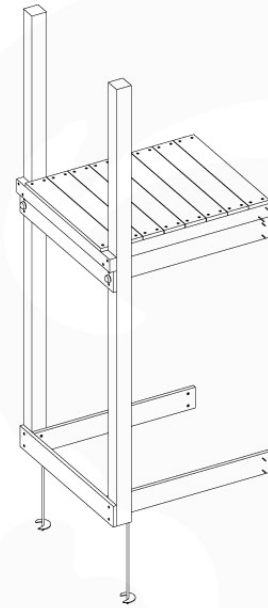

08 Extension Tower

ET01

(194_100)

	PartNo	PartName	QTY.
Hardware Pack 100_600	001_406	Stealth Screw 8x45	4
	002_220	Gap Point Screw T25 - 5x45	60
	002_223	Gap Point Screw T25 - 5x80	12
Other	007_001	Ground-anchor	2
Hardware Pack 100_600	022_31x	bpc-base version 3	2
	022_84x	bpc cover	2
Wood	A200	Post 70x70 L2000	2
	C74	Beam 740 mm	3
	D60	Board 600 mm	9
	D74	Board 740 mm	6

Extension Tower - P02 - ET01 - 18-12-2020 - v3.0

www.junglegym.com - © 2022 Jungle Gym B.V.