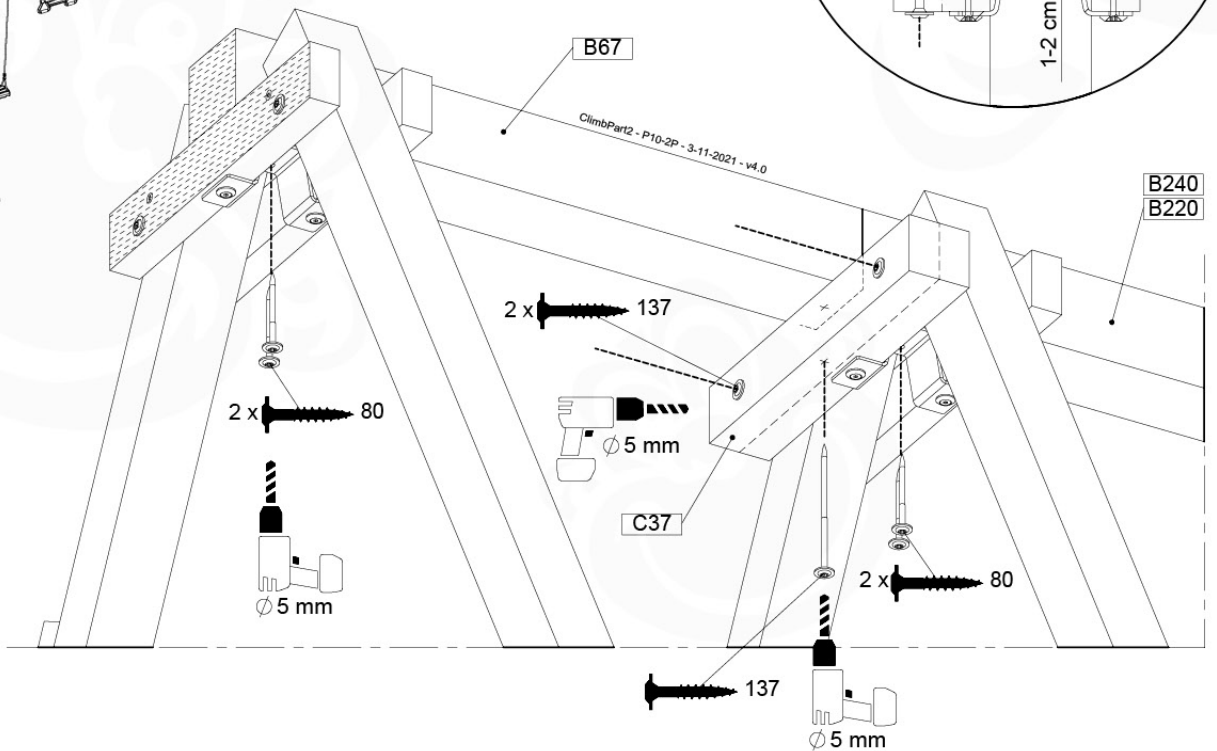

B240  
B220

B67

2 positions

B67

ClimbPart2 - P10-2P - 3-11-2021 - v4.0

2 x 137

2 x 80

Ø 5 mm