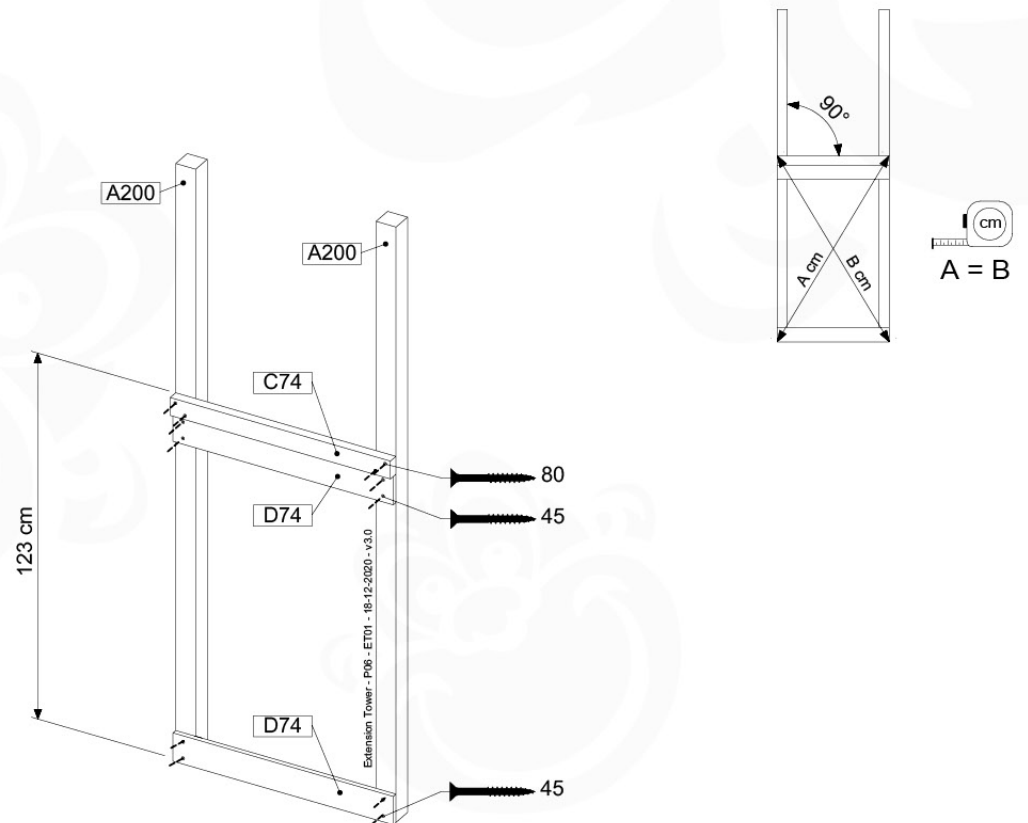

08 Extension Tower

ET01

(194_100)

	PartNo	PartName	QTY.
Hardware Pack 100_600	001_406	Stealth Screw 8x45	4
	002_220	Gap Point Screw T25 - 5x45	60
	002_223	Gap Point Screw T25 - 5x80	12
Other	007_001	Ground-anchor	2
Hardware Pack 100_600	022_31x	bpc-base version 3	2
	022_84x	bpc cover	2
Wood	A200	Post 70x70 L2000	2
	C74	Beam 740 mm	3
	D60	Board 600 mm	9
	D74	Board 740 mm	6

Extension Tower - P02 - ET01 - 18-12-2020 - v3.0

www.junglegym.com - © 2022 Jungle Gym B.V.

08-1