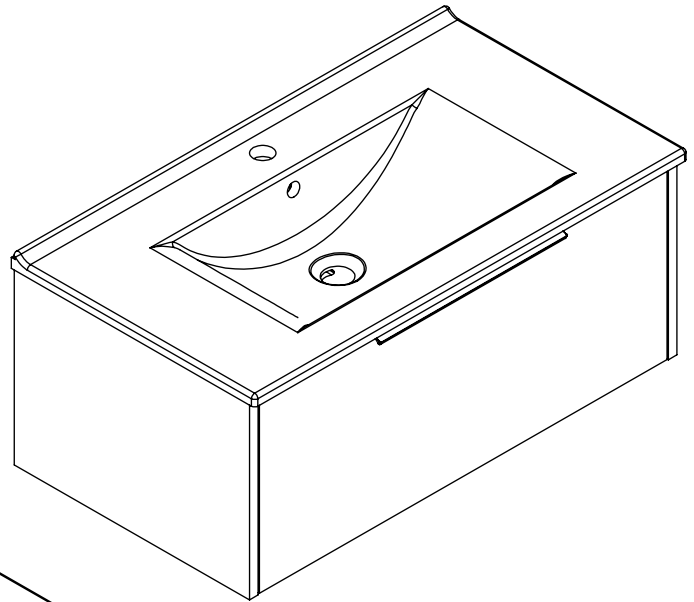

**DANSANI**  
DANISH BATHROOM DESIGN

2x  
190310601

2x  
190310600

4x  
5-500

4x  
5,0-60SU