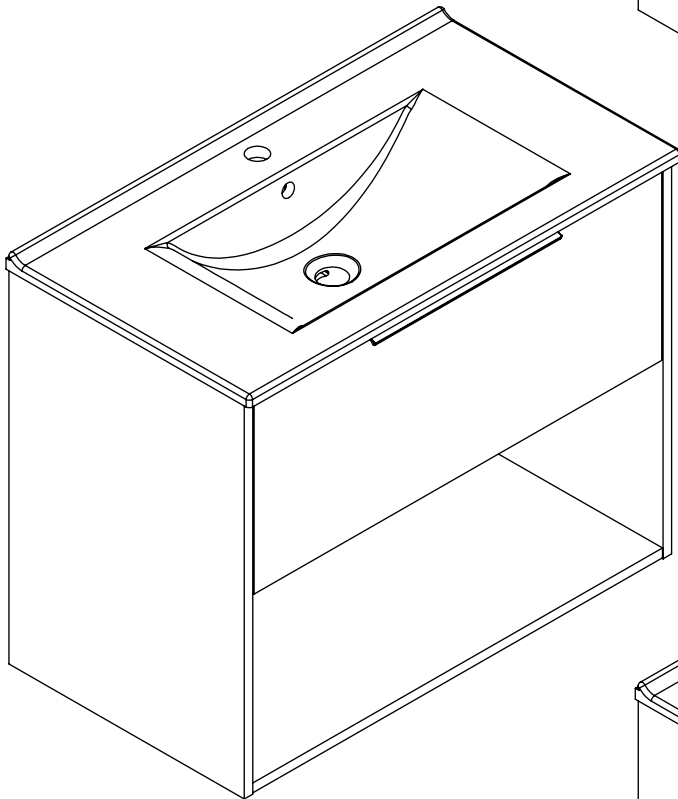

**DANSANI**  
DANISH BATHROOM DESIGN

2x  
190310601

2x  
190310600

4x  
5-500

4x  
5,0-60SU