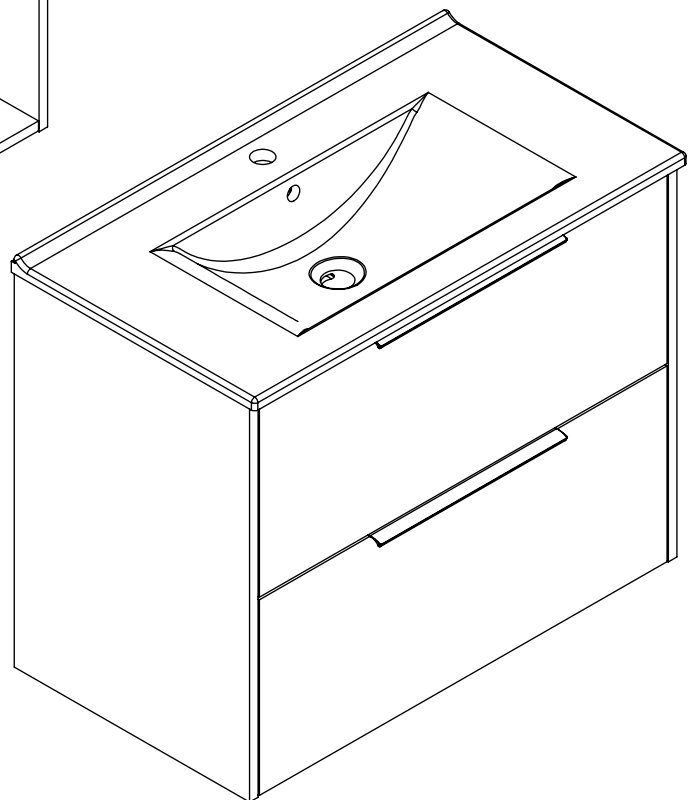

**DANSANI**  
DANISH BATHROOM DESIGN

2x  
190310601

2x  
190310600

4x  
5-500

4x  
5,0-60SU