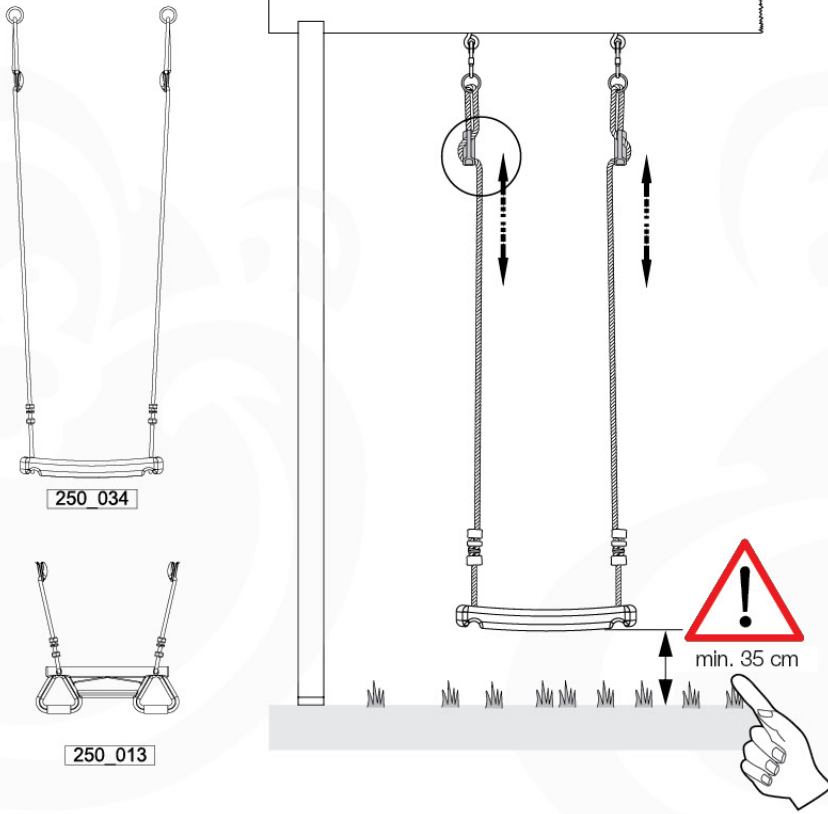

05-6

	PartNo	PartName	QTY.
Hardware Pack	001_406	Stealth Screw 8x45	4
	001_417	Stealth Screw 8x80	4
	001_422	Stealth Screw 8x137	3
	002_220	Gap Point Screw T25 - 5x45	12
	002_223	Gap Point Screw T25 - 5x80	6
Other	005_528	Swing Beam Bracket 7x7	1
	005_529	Swing Beam Bracket 9x9	1
	007_001	Ground-anchor	2
Hardware Pack	022_31x	bpc-base version 3	2
	022_84x	bpc cover	2
	023_031	Finishing Washer GPS 5.0	2
Other	101_003	Swing hook with Carabiner	4

06-7

06 - 8

06 - 9

07 - 1

07 - 2

08

09