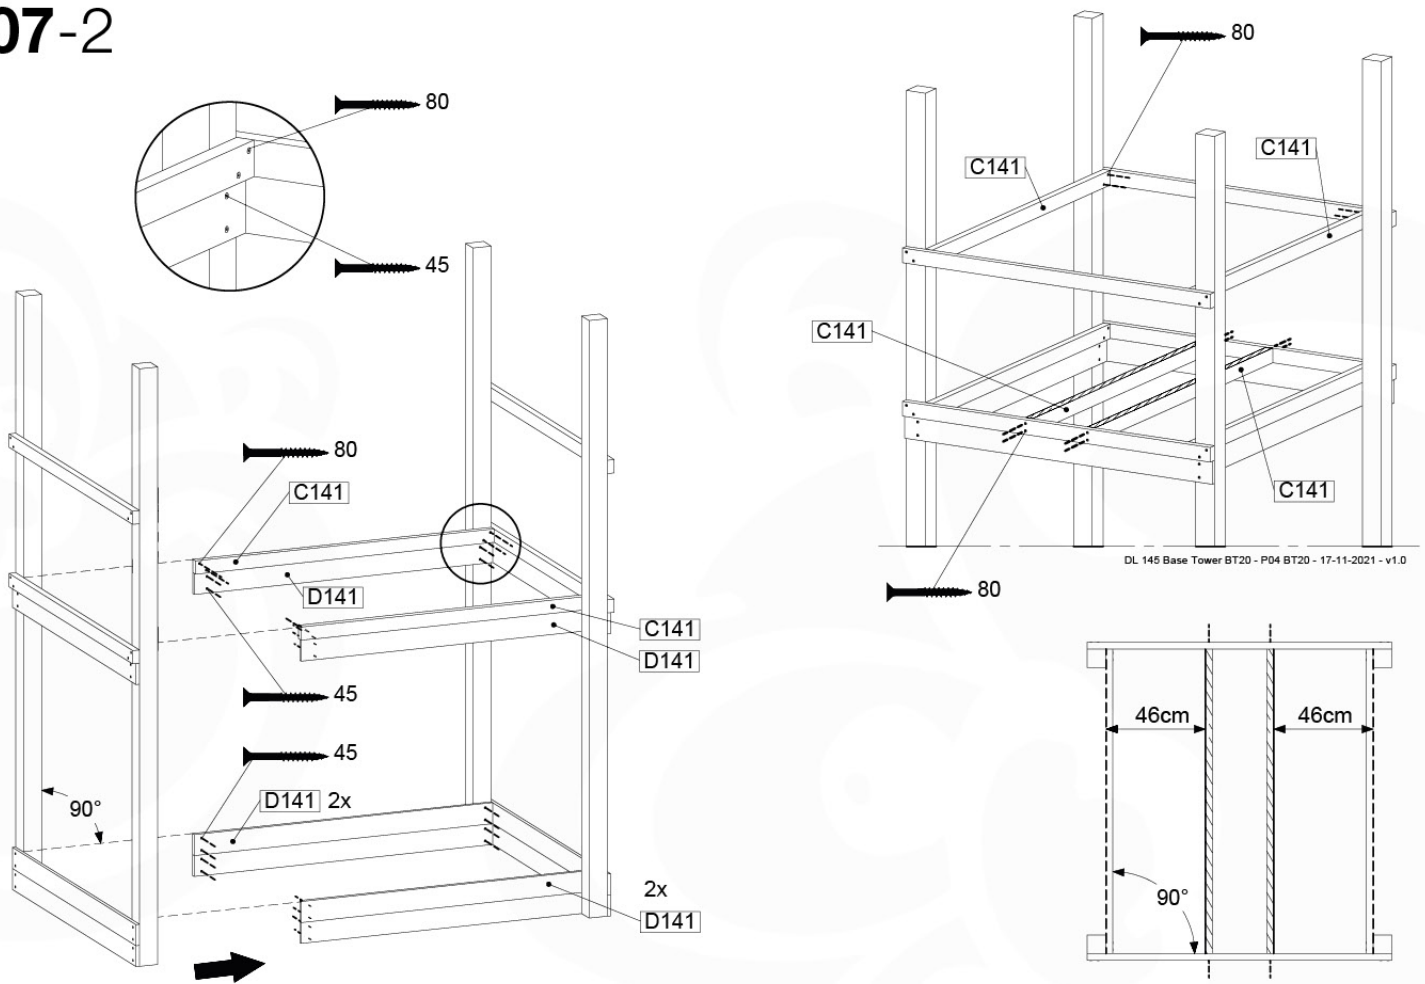

06 Playground Foundation

FD11

07 Base Tower

BT20

	PartNo	PartName	QTY.
Hardware pack	001_406	Stealth Screw 8x45	6
	001_417	Stealth Screw 8x80	4
	002_220	Gap Point Screw T25 - 5x45	135
	002_223	Gap Point Screw T25 - 5x80	40
Other	007_001	Ground-anchor	2
	022_31x	bpc-base version 3	8
	022_84x	bpc cover	8
Timber	B270	Post 90x90 L2700	4
	C141	Beam 1410 mm	10
	D123	Board 1230 mm	17
	D141	Board 1410 mm	12

DL 145 Base Tower BT20 - P02 BT20 - 17-11-2021 - v1.0

07-1

07-2

07-3

07-4

DL 146 Base Tower ET20 - P06 B720 - 17-11-2021 - v1.0

08 Extended Tower ET27

	PartNo	PartName	QTY.
Hardware pack	001_406	Stealth Screw 8x45	4
	001_417	Stealth Screw 8x80	2
	002_220	Gap Point Screw T25 - 5x45	90
	002_223	Gap Point Screw T25 - 5x80	20
Other	007_001	Ground-anchor	2
	022_31x	bpc-base version 3	4
	022_84x	bpc cover	4
Timber	B220	Post 90x90 L2200	2
	C74	Beam 740 mm	4
	C141	Beam 1410 mm	1
	D74	Board 740 mm	6
	D123	Board 1230 mm	9
	D141	Board 1410 mm	3