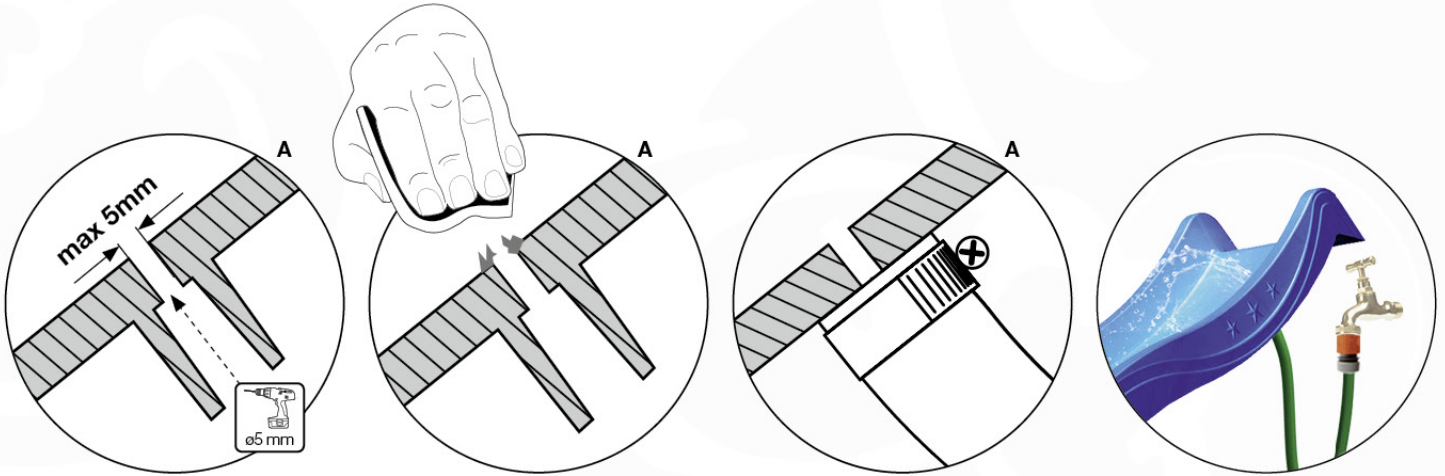

19-5

20 Firemans Pole

FP28