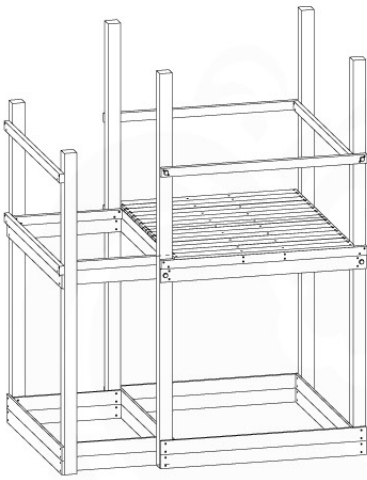

DL 145 Base Tower BT20 - P02 BT20 - 17-11-2021 - v1.0

07-1

07-2

07-3

07-4

DL 146 Base Tower ET20 - P06 B720 - 17-11-2021 - v1.0

08 Extended Tower ET27

	PartNo	PartName	QTY.
Hardware pack	001_406	Stealth Screw 8x45	4
	001_417	Stealth Screw 8x80	2
	002_220	Gap Point Screw T25 - 5x45	90
	002_223	Gap Point Screw T25 - 5x80	20
Other	007_001	Ground-anchor	2
	022_31x	bpc-base version 3	4
	022_84x	bpc cover	4
Timber	B220	Post 90x90 L2200	2
	C74	Beam 740 mm	4
	C141	Beam 1410 mm	1
	D74	Board 740 mm	6
	D123	Board 1230 mm	9
	D141	Board 1410 mm	3

Extension Tower 14080 - P02 - ET27 - 10-1-2022 - v1

08-1

Base Tower

08-2

08-3

Extension Tower 14080 - P17 - ET27_28 - 10-1-2022 - v1

08-4

Extension Tower 14080 - P20 - ET27_28 - 10-1-2022 - v1

09 Balustrade (1x)

BL05

Balustrade 140 - FP02 U - 14/01/2022 - v1.0

	PartNo	PartName	QTY.
Hardware pack	002_220	Gap Point Screw T25 - 5x45	28
Timber	D65	Board 650 mm	7

09-1

10 Balustrade (1x)

BL06

	PartNo	PartName	QTY.
Hardware pack	002_220	Gap Point Screw T25 - 5x45	28
Timber	D65	Board 650 mm	7