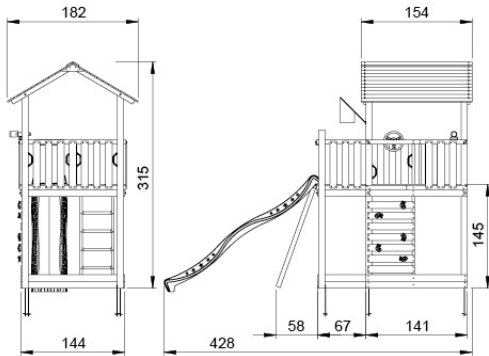

Part 2

Assembly

Instructions

Jungle Chalet 2.1

801_013

Jungle Gym

BACKYARD PLAYGROUNDS

since 1988

01 What's in the Delivery?

401_015

02 Hardware

Total HWP 100_004 + 100_155 Jungle Chalet 2.1

20220331

001_102	10x		M8 x 30mm	000_101	10x		ø2 x 20mm
001_417	12x		ø8 x 80mm	003_010	10x		M8x14.2mm
001_406	13x		ø8 x 45mm	004_050	10x		M8 x 22mm
001_404	4x		ø8 x 30mm	120_005	16x	 	M8
002_223	98x		ø5 x 80mm				
002_220	521x		ø5 x 45mm				
002_219	6x		ø5 x 30mm				
002_308	2x		ø5.0 x 20mm				
002_041	3x		ø4.5 x 20mm				
002_042	4x		ø3.5 x 13mm				