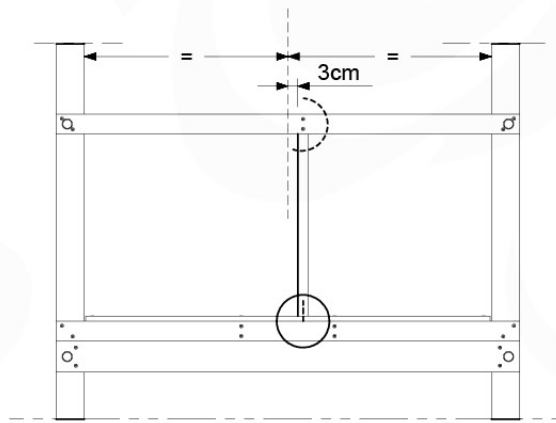

11 Balustrade (1x)

BL10

	PartNo	PartName	QTY.
Hardware pack	002_220	Gap Point Screw T25 - 5x45	12
	002_223	Gap Point Screw T25 - 5x80	4
Timber	C70	Beam 700 mm	1
	D65	Board 650 mm	3

11-1