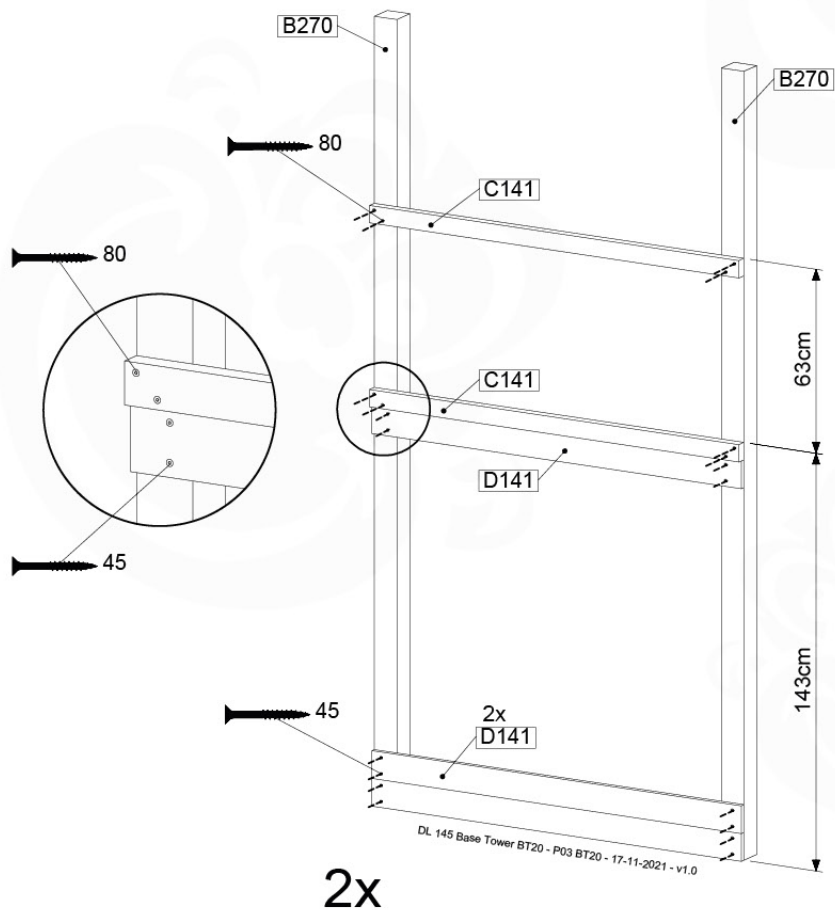

07 Base Tower

BT20

	PartNo	PartName	QTY.
Hardware pack	001_406	Stealth Screw 8x45	6
	001_417	Stealth Screw 8x80	4
	002_220	Gap Point Screw T25 - 5x45	135
	002_223	Gap Point Screw T25 - 5x80	40
Other	007_001	Ground-anchor	2
	022_31x	bpc-base version 3	8
	022_84x	bpc cover	8
Timber	B270	Post 90x90 L2700	4
	C141	Beam 1410 mm	10
	D123	Board 1230 mm	17
	D141	Board 1410 mm	12

07-1