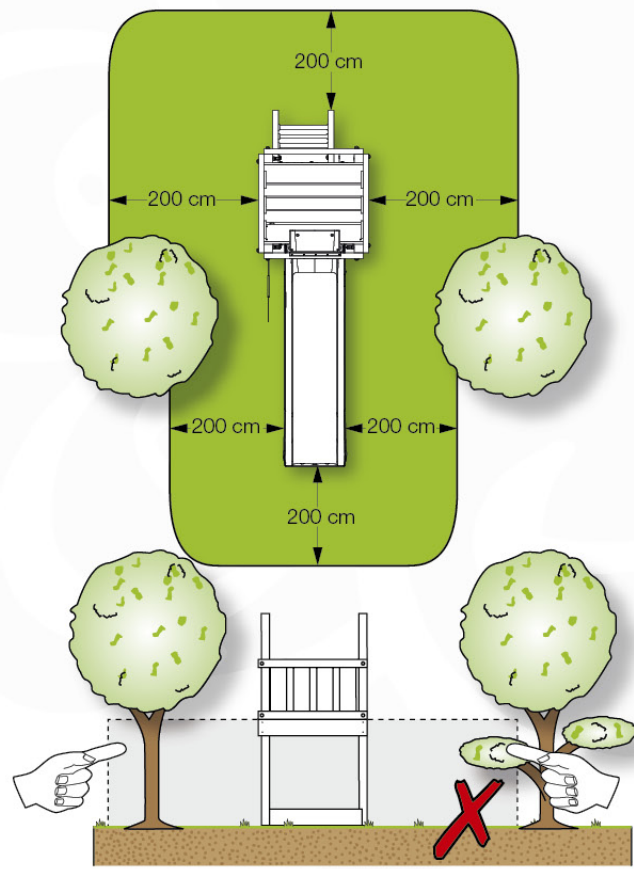

05 Safe Playground Planning

05-1

05-2

05-3

05-4

05-5