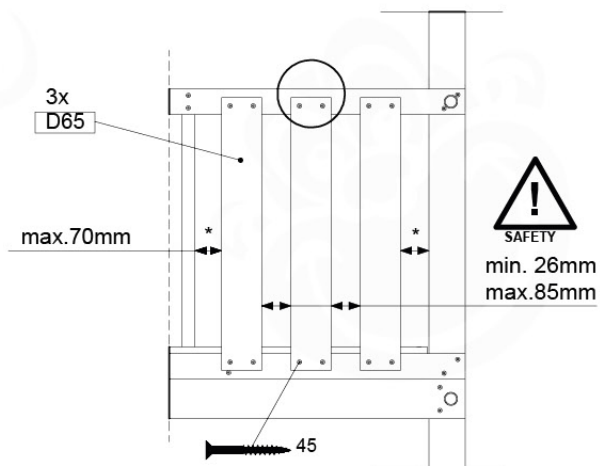

11 Balustrade (1x)

BL10

	PartNo	PartName	QTY.
Hardware pack	002_220	Gap Point Screw T25 - 5x45	12
	002_223	Gap Point Screw T25 - 5x80	4
Timber	C70	Beam 700 mm	1
	D65	Board 650 mm	3

11-1