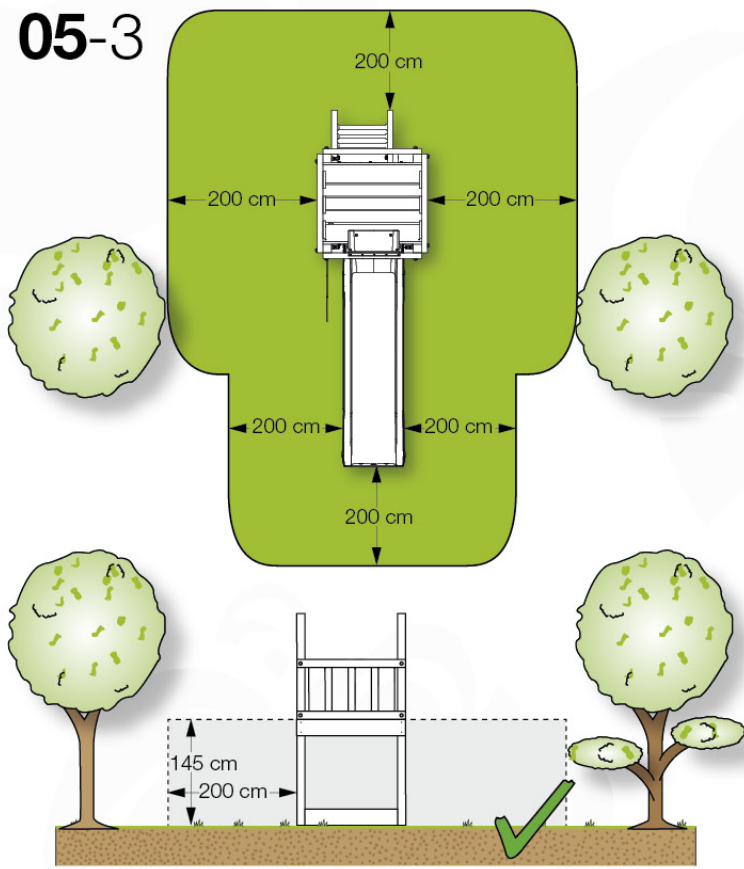

05 Safe Playground Planning

05-1

05-2

05-3

05-4

05-5