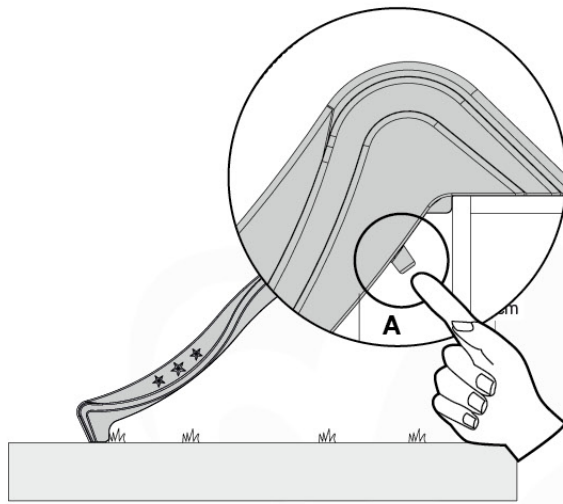

30

19-3

19-4

19-5

20 Firemans Pole

FP28

(201_275)

	PartNo	PartName	QTY.
Other	201_275	Fireman's Pole kit	1
Timber	C70	Beam 700 mm	1