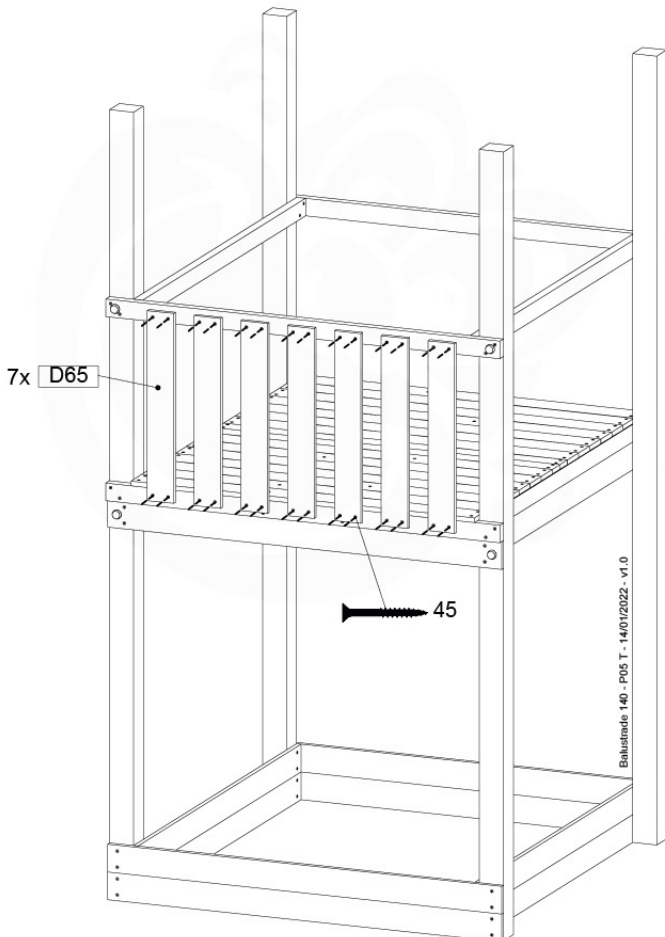

DL 145 Base Tower BT20 - P02 BT20 - 17-11-2021 - v1.0

07-1

07-2

07-3

07-4

DL 146 Base Tower ET20 - P06 B720 - 17-11-2021 - v1.0

08 Extended Tower ET27

	PartNo	PartName	QTY.
Hardware pack	001_406	Stealth Screw 8x45	4
	001_417	Stealth Screw 8x80	2
	002_220	Gap Point Screw T25 - 5x45	90
	002_223	Gap Point Screw T25 - 5x80	20
Other	007_001	Ground-anchor	2
	022_31x	bpc-base version 3	4
	022_84x	bpc cover	4
Timber	B220	Post 90x90 L2200	2
	C74	Beam 740 mm	4
	C141	Beam 1410 mm	1
	D74	Board 740 mm	6
	D123	Board 1230 mm	9
	D141	Board 1410 mm	3

Extension Tower 14080 - P02 - ET27 - 10-1-2022 - v1

08-1

Base Tower

08-2

08-3

Extension Tower 14080 - P17 - ET27_28 - 10-1-2022 - v1

08-4

Extension Tower 14080 - P20 - ET27_28 - 10-1-2022 - v1

09 Balustrade (1x)

BL05

Balustrade 140 - FP02 U - 14/01/2022 - v1.0

	PartNo	PartName	QTY.
Hardware pack	002_220	Gap Point Screw T25 - 5x45	28
Timber	D65	Board 650 mm	7

09-1

10 Balustrade (1x)

BL06

	PartNo	PartName	QTY.
Hardware pack	002_220	Gap Point Screw T25 - 5x45	28
Timber	D65	Board 650 mm	7

Balustrade 140 - P03 T - 14/01/2022 - v1.0

10-1

11 Balustrade (1x)

BL10

	PartNo	PartName	QTY.
Hardware pack	002_220	Gap Point Screw T25 - 5x45	12
	002_223	Gap Point Screw T25 - 5x80	4
Timber	C70	Beam 700 mm	1
	D65	Board 650 mm	3