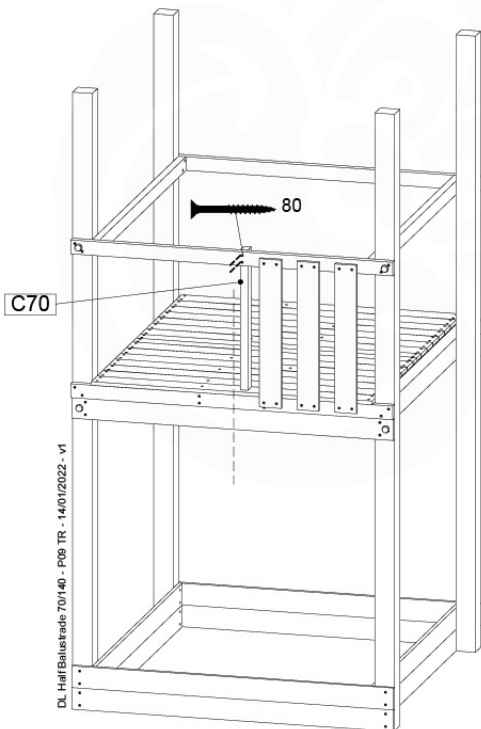

11 Balustrade (1x)

BL10

	PartNo	PartName	QTY.
Hardware pack	002_220	Gap Point Screw T25 - 5x45	12
	002_223	Gap Point Screw T25 - 5x80	4
Timber	C70	Beam 700 mm	1
	D65	Board 650 mm	3

11-1