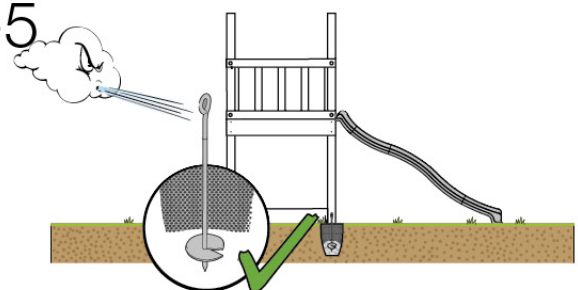

06 Playground Foundation

FD11

07 Base Tower

BT20

	PartNo	PartName	QTY.
Hardware pack	001_406	Stealth Screw 8x45	6
	001_417	Stealth Screw 8x80	4
	002_220	Gap Point Screw T25 - 5x45	135
	002_223	Gap Point Screw T25 - 5x80	40
Other	007_001	Ground-anchor	2
	022_31x	bpc-base version 3	8
	022_84x	bpc cover	8
Timber	B270	Post 90x90 L2700	4
	C141	Beam 1410 mm	10
	D123	Board 1230 mm	17
	D141	Board 1410 mm	12