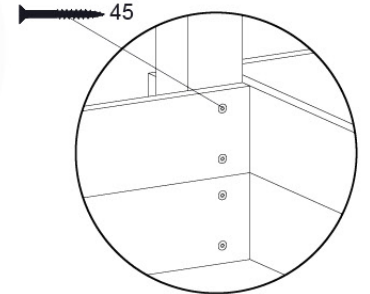

DL 145 Base Tower BT20 - P02 BT20 - 17-11-2021 - v1.0

07-1

07-2

07-3

07-4

DL 146 Base Tower ET20 - P06 B720 - 17-11-2021 - v1.0

08 Extended Tower ET27

	PartNo	PartName	QTY.
Hardware pack	001_406	Stealth Screw 8x45	4
	001_417	Stealth Screw 8x80	2
	002_220	Gap Point Screw T25 - 5x45	90
	002_223	Gap Point Screw T25 - 5x80	20
Other	007_001	Ground-anchor	2
	022_31x	bpc-base version 3	4
	022_84x	bpc cover	4
Timber	B220	Post 90x90 L2200	2
	C74	Beam 740 mm	4
	C141	Beam 1410 mm	1
	D74	Board 740 mm	6
	D123	Board 1230 mm	9
	D141	Board 1410 mm	3

Extension Tower 14080 - P02 - ET27 - 10-1-2022 - v1

08-1

Base Tower

08-2

08-3

Extension Tower 14080 - P17 - ET27_28 - 10-1-2022 - v1

08-4

Extension Tower 14080 - P20 - ET27_28 - 10-1-2022 - v1