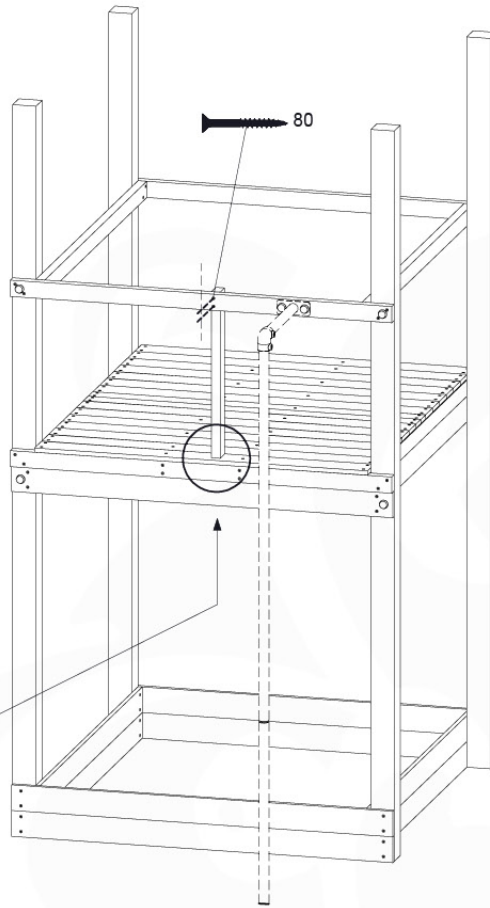

DL_Fireman's Pole 70 - F05 TR - 6-4-2022 - v1

20-1

Fireman's Pole (201_275)
040_335 Part 2

21 Accessories

AC01

(194_119)

	PartNo	PartName	QTY.
Hardware Pack 100_617	001_406	Stealth Screw 8x45	1
	002_041	Dome head screw 4.5 x 20 mm	3
	002_042	Dome head screw 3.5 x 13mm	4
	002_219	Gap Point Screw T25 - 5x30	2
Other	022_300	Steering Wheel	1
	022_800	Rail P/T 105	1
	022_910	Sandpad	1
	103_901	Logo ID Plate	1
	104_107	Tool Set Climbing Units	1
	120_024	Tower Flag	1
	122_302	Telescope	1