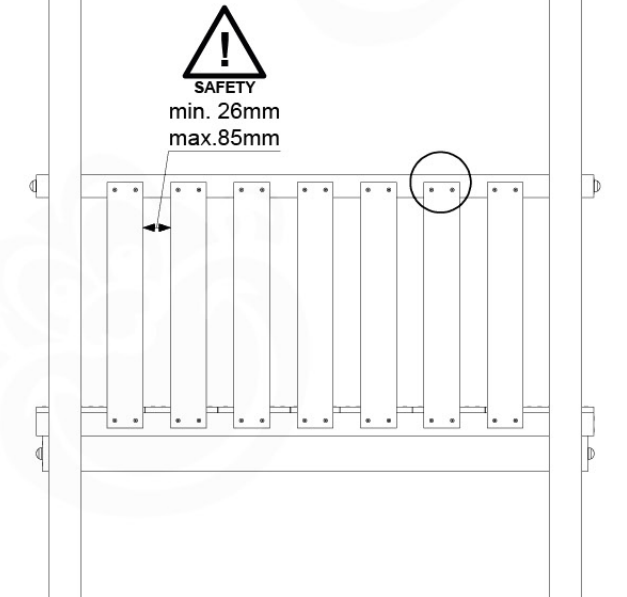

09 Balustrade (1x)

BL05

Balustrade 140 - FP02 U - 14/01/2022 - v1.0

	PartNo	PartName	QTY.
Hardware pack	002_220	Gap Point Screw T25 - 5x45	28
Timber	D65	Board 650 mm	7

09-1

10 Balustrade (1x)

BL06

	PartNo	PartName	QTY.
Hardware pack	002_220	Gap Point Screw T25 - 5x45	28
Timber	D65	Board 650 mm	7