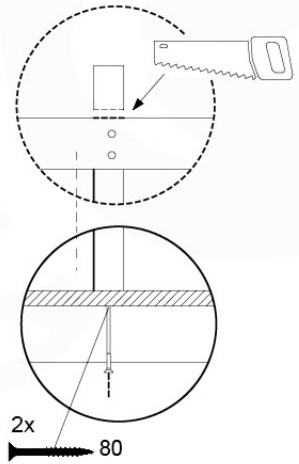

11 Balustrade (1x)

BL10

	PartNo	PartName	QTY.
Hardware pack	002_220	Gap Point Screw T25 - 5x45	12
	002_223	Gap Point Screw T25 - 5x80	4
Timber	C70	Beam 700 mm	1
	D65	Board 650 mm	3

11-1