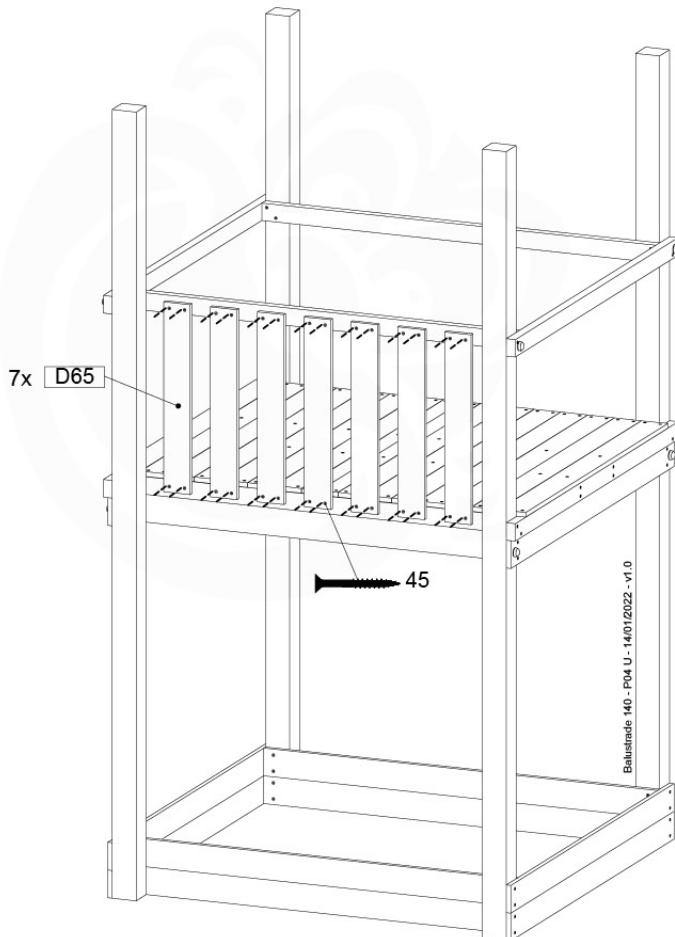

DL 145 Base Tower BT20 - P02 BT20 - 17-11-2021 - v1.0

07-1

07-2

07-3

07-4

DL 146 Base Tower ET20 - P06 B720 - 17-11-2021 - v1.0

08 Extended Tower ET27

	PartNo	PartName	QTY.
Hardware pack	001_406	Stealth Screw 8x45	4
	001_417	Stealth Screw 8x80	2
	002_220	Gap Point Screw T25 - 5x45	90
	002_223	Gap Point Screw T25 - 5x80	20
Other	007_001	Ground-anchor	2
	022_31x	bpc-base version 3	4
	022_84x	bpc cover	4
Timber	B220	Post 90x90 L2200	2
	C74	Beam 740 mm	4
	C141	Beam 1410 mm	1
	D74	Board 740 mm	6
	D123	Board 1230 mm	9
	D141	Board 1410 mm	3

Extension Tower 14080 - P02 - ET27 - 10-1-2022 - v1

08-1

Base Tower

08-2

08-3

Extension Tower 14080 - P17 - ET27_28 - 10-1-2022 - v1

08-4

Extension Tower 14080 - P20 - ET27_28 - 10-1-2022 - v1

09 Balustrade (1x)

BL05

Balustrade 140 - FP02 U - 14/01/2022 - v1.0

	PartNo	PartName	QTY.
Hardware pack	002_220	Gap Point Screw T25 - 5x45	28
Timber	D65	Board 650 mm	7

09-1

10 Balustrade (1x)

BL06

	PartNo	PartName	QTY.
Hardware pack	002_220	Gap Point Screw T25 - 5x45	28
Timber	D65	Board 650 mm	7

Balustrade 140 - P03 T - 14/01/2022 - v1.0

10-1

11 Balustrade (1x)

BL10

	PartNo	PartName	QTY.
Hardware pack	002_220	Gap Point Screw T25 - 5x45	12
	002_223	Gap Point Screw T25 - 5x80	4
Timber	C70	Beam 700 mm	1
	D65	Board 650 mm	3