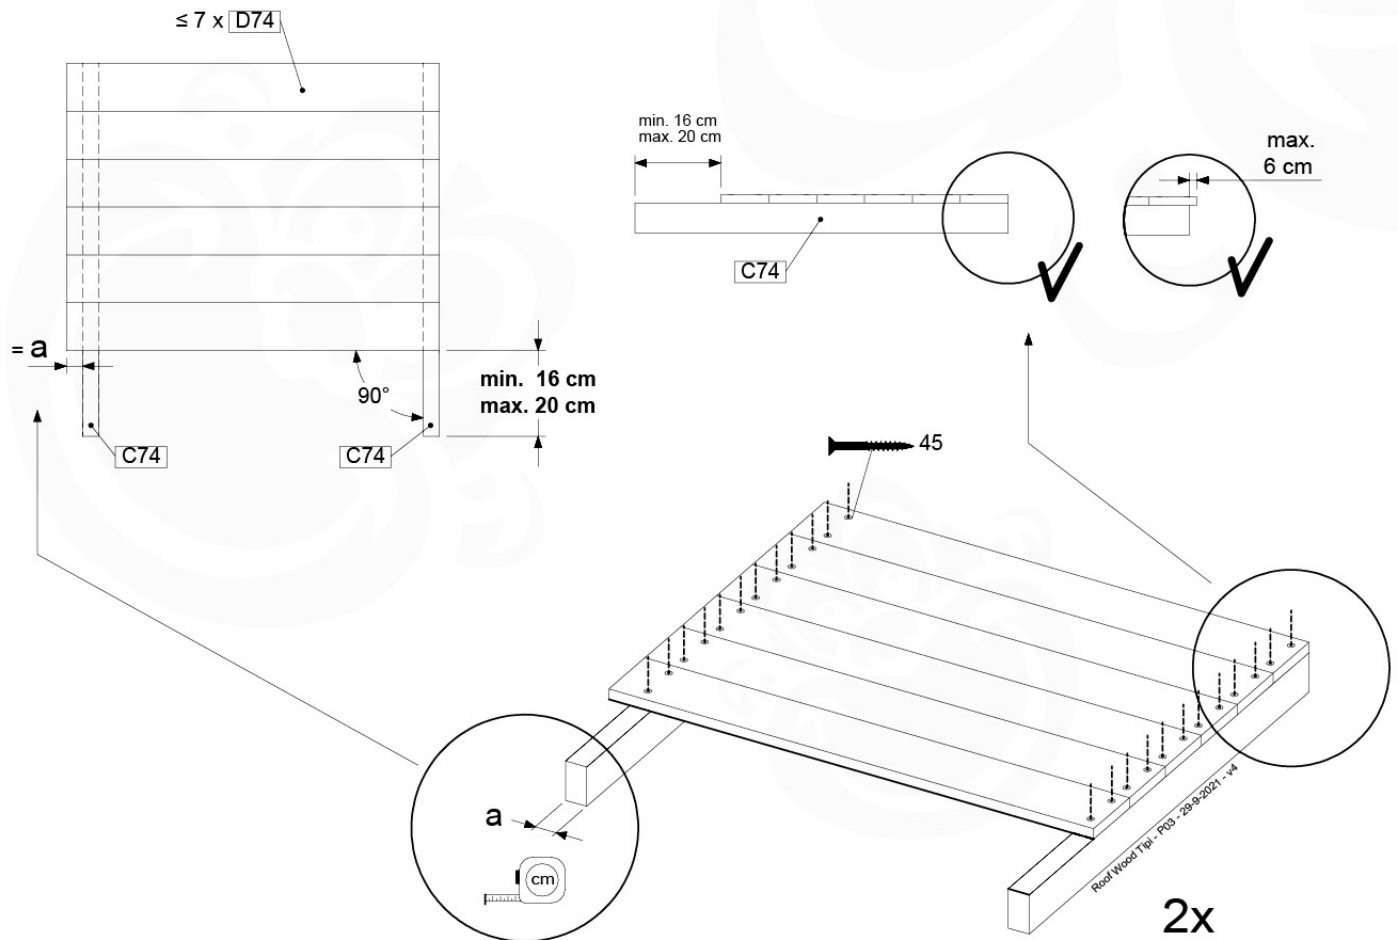

09 Roof Wooden Tipi

RF04

(194_110)

	PartNo	PartName	QTY.
Hardware Pack 100_608	001_411	Stealth Screw 8x60	6
	001_417	Stealth Screw 8x80	2
	002_220	Gap Point Screw T25 - 5x45	68
	002_223	Gap Point Screw T25 - 5x80	4
Other	022_31x	bpc-base version 3	6
	022_84x	bpc cover	6
Timber	C74	Beam 740 mm	4
	D56	Board L=(650 - board width) mm	2
	D65	Board 650 mm	2
	D74	Board 740 mm	14

Roof Wood Tipi - P02 - 29-9-2021 - v4

09-1