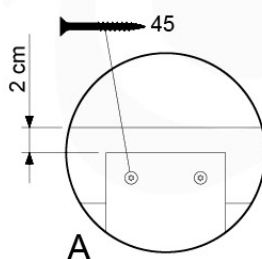

08 Balustrade (2x)

BL01

(194_101)

	PartNo	PartName	QTY.
Hardware Pack 100_601	002_220	Gap Point Screw T25 - 5x45	16
	002_223	Gap Point Screw T25 - 5x80	4
Wood	C74	Beam 740 mm	1
	D65	Board 650 mm	4

Balustrade AL - P02 U - 28-7-2021 - v3.0

08-1

min. 27mm
max. 65mm