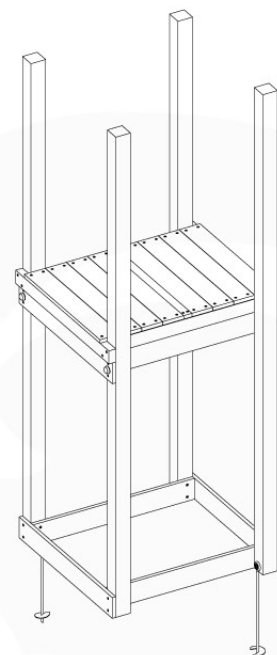

06 Playground Foundation

FD01

06-1

Foundation Plan - FIG. 2/11-2020 - 18

18 | Foundation Plan 2/11

07 Base Tower

BT03

(194_100)

	PartNo	PartName	QTY.
Hardware Pack 100_600	001_406	Stealth Screw 8x45	6
	002_220	Gap Point Screw T25 - 5x45	72
	002_223	Gap Point Screw T25 - 5x80	16
Other	007_001	Ground-anchor	2
Hardware Pack 100_600	022_31x	bpc-base version 3	4
	022_84x	bpc cover	4
Wood	A220	Post 70x70 L2200	4
	C74	Beam 740 mm	4
	D60	Board 600 mm	10
	D74	Board 740 mm	8

Base Tower - P04 - BT03 - 18-12-2020 - v3.0

07-1

07-2

07-3

08 Balustrade (2x)

BL01

(194_101)

	PartNo	PartName	QTY.
Hardware Pack 100_601	002_220	Gap Point Screw T25 - 5x45	16
	002_223	Gap Point Screw T25 - 5x80	4
Wood	C74	Beam 740 mm	1
	D65	Board 650 mm	4