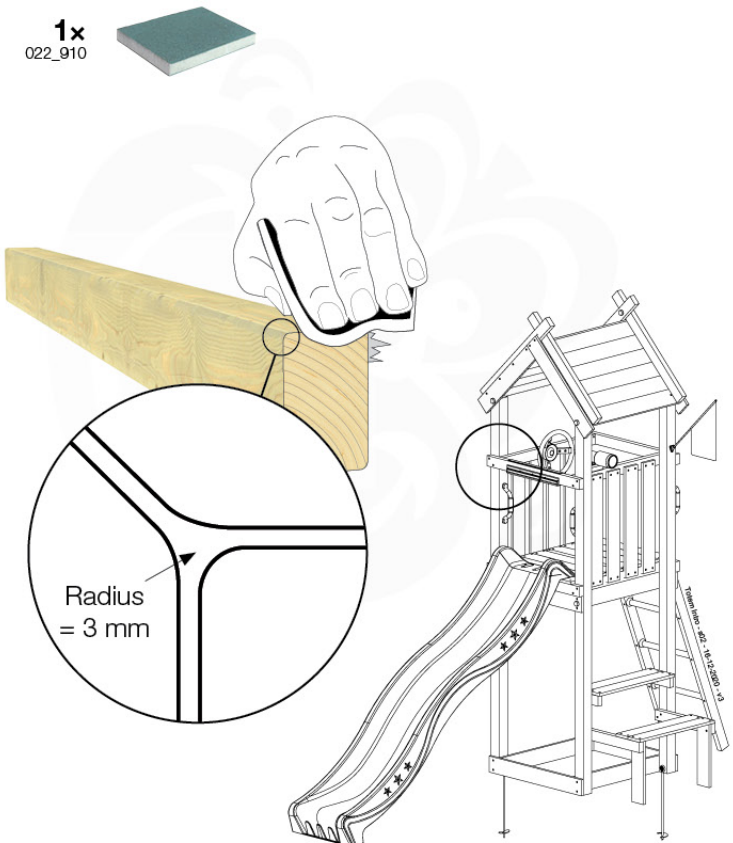

Fireman's Pole AL - P03 T - 12-11-2020 - v3.0

16-1

Fireman's Pole (201_275)
040_335 Part 2

17 Accessories

AC01

(194_119)

	PartNo	PartName	QTY.
Hardware Pack 100_617	001_406	Stealth Screw 8x45	1
	002_041	Dome head screw 4.5 x 20 mm	3
	002_042	Dome head screw 3.5 x 13mm	4
	002_219	Gap Point Screw T25 - 5x30	2
Other	022_300	Steering Wheel	1
	022_800	Rail P/T 105	1
	022_910	Sandpad	1
	103_901	Logo ID Plate	1
	104_107	Tool Set Climbing Units	1
	120_024	Tower Flag	1
	122_302	Telescope	1

Accessory set - P02 - 29-9-2021 - 14

17-1

17-2

Accessory set - P03 - 29-9-2021 - 14

17-3

17-4

Accessories set - P04 - 29.9.2021 - v4

17-5

1x
022_910

18

Part 2

Assembly

Instructions

Swing Frames & Modules

1-Swing Frame 200

857_103