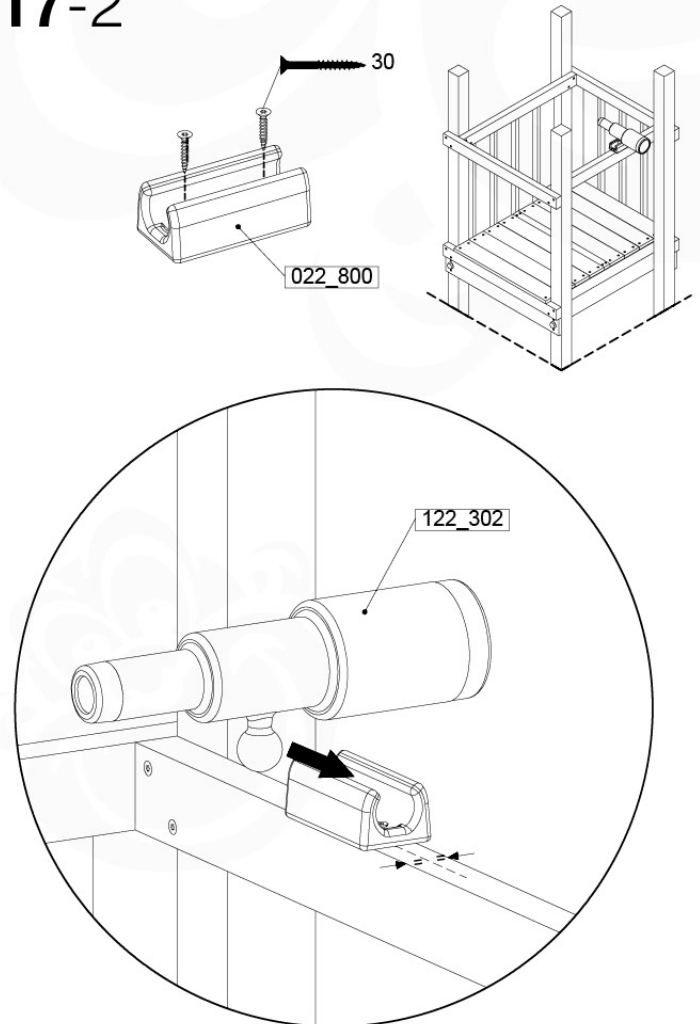

17-2

Accessory set - P03 - 29-9-2021 - 14