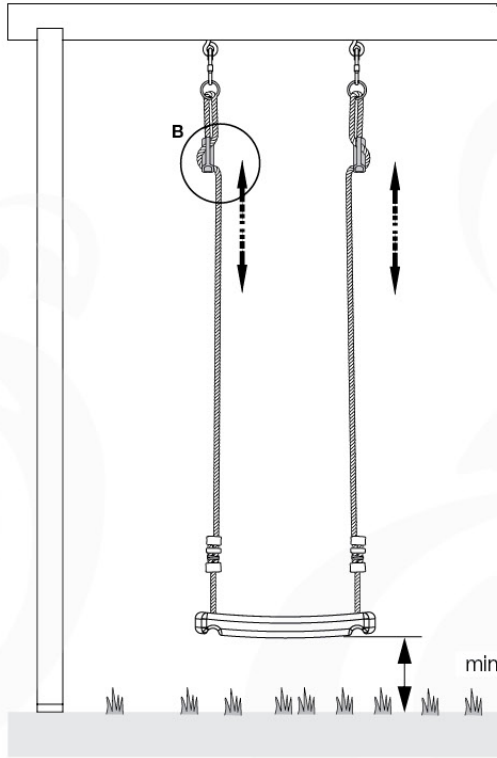

		L	
		ø 5.0 mm	002_308 20 mm 002_219 30 mm 002_220 45 mm 002_223 80 mm
		M8	003_010
		M6	003_034
		M8	004_050 22mm
			022_845 Yellow 022_846 Blue 022_847 Green 022_848 Red
			023_031 White
			120_005 White
022_844	022_314		

05-3

05-4

05-5

05-6

06

	PartNo	PartName	QTY.
Hardware Pack	001_406	Stealth Screw 8x45	4
	001_417	Stealth Screw 8x80	3
	001_422	Stealth Screw 8x137	3
	002_220	Gap Point Screw T25 - 5x45	12
	002_223	Gap Point Screw T25 - 5x80	6
Other	005_528	Swing Beam Bracket 7x7	1
	005_529	Swing Beam Bracket 9x9	1
	007_001	Ground-anchor	2
Hardware Pack	022_31x	bpc-base version 3	2
	022_84x	bpc cover	2
	023_031	Finishing Washer GPS 5.0	2
Other	101_003	Swing hook with Carabiner	4

06-7

06 -8

06 -9

D180
D141

07 -1

07 -2

08

09