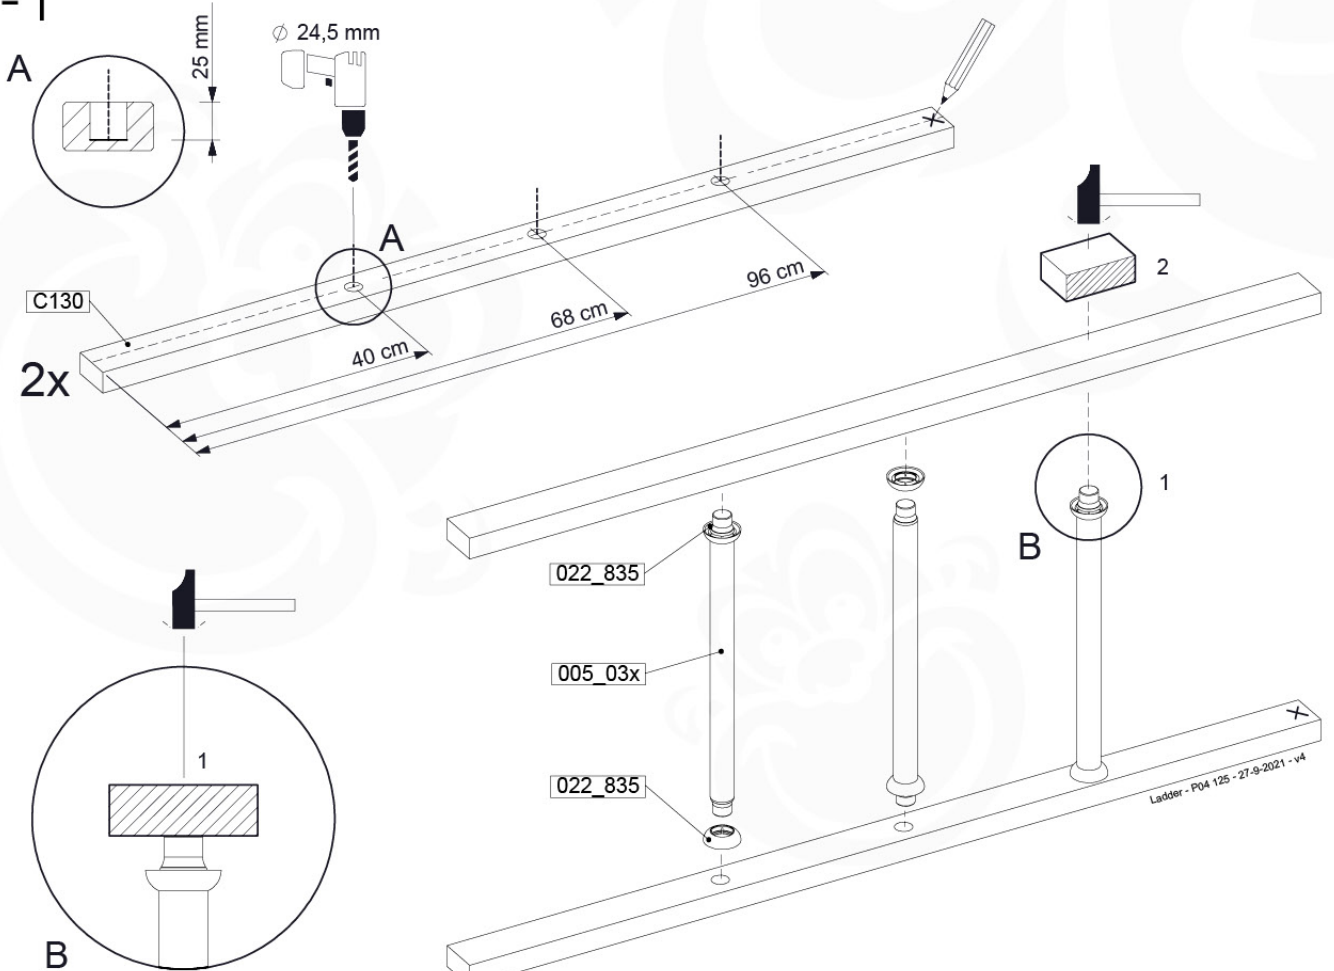

10-1

Ladder - P04 125 - 27-9-2021 - v4