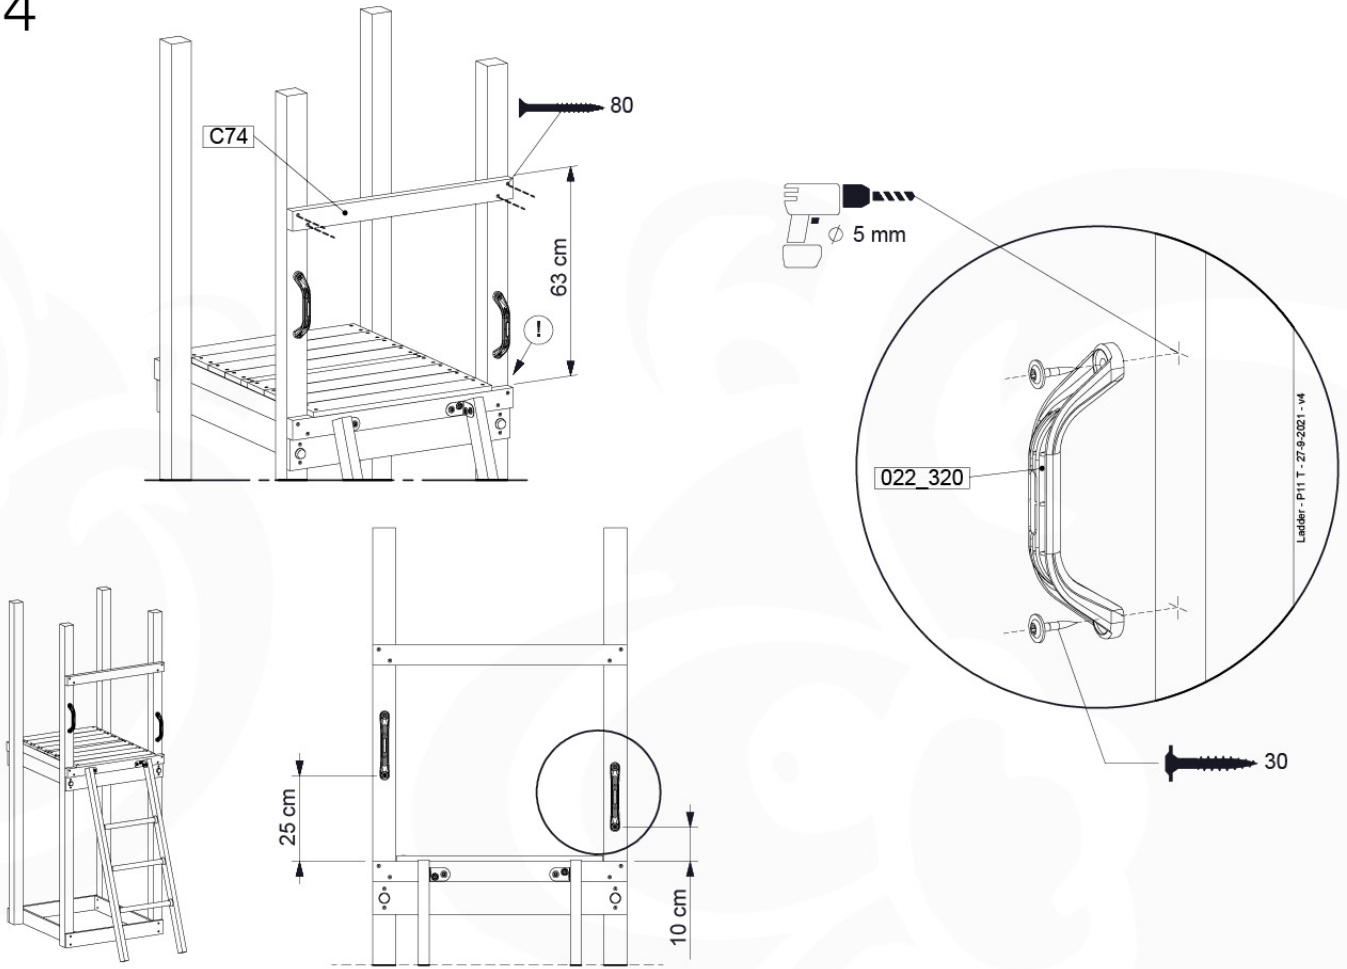

10-4

11 Picnic

PC01

(194_117)

	PartNo	PartName	QTY.
Hardware Pack 100_615	002_220	Gap Point Screw T25 - 5x45	20
	002_223	Gap Point Screw T25 - 5x80	8
Wood	C62	Beam 620 mm	2
	D60	Board 600 mm	4
	D74	Board 740 mm	1

Picnic - P102 - 3-8-2021 - v3