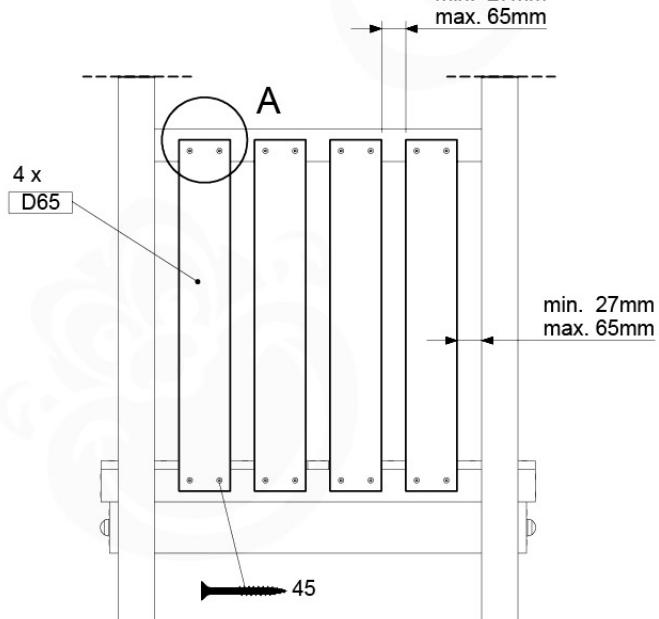

min. 27mm
max. 65mm