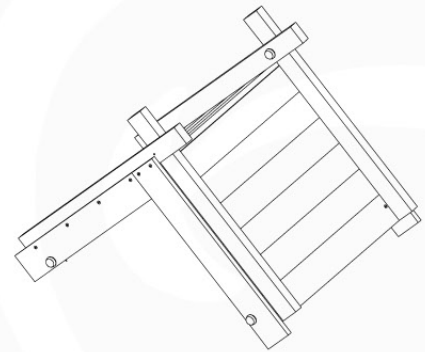

09 Roof Wooden Tipi

RF04

(194_110)

	PartNo	PartName	QTY.
Hardware Pack 100_608	001_411	Stealth Screw 8x60	6
	001_417	Stealth Screw 8x80	2
	002_220	Gap Point Screw T25 - 5x45	68
	002_223	Gap Point Screw T25 - 5x80	4
Other	022_31x	bpc-base version 3	6
	022_84x	bpc cover	6
Timber	C74	Beam 740 mm	4
	D56	Board L=(650 - board width) mm	2
	D65	Board 650 mm	2
	D74	Board 740 mm	14

Roof Wood Tipi - P02 - 29-9-2021 - v4