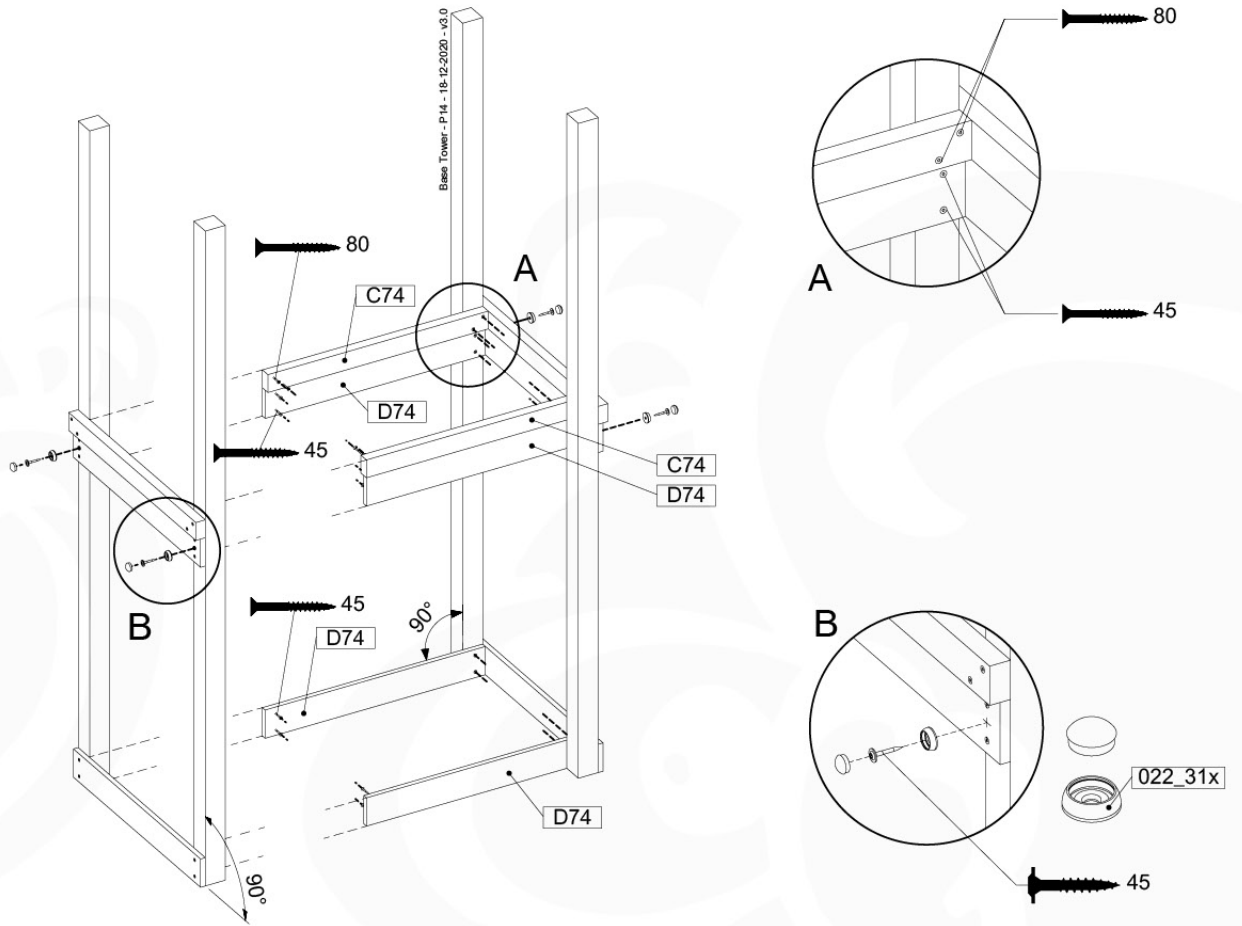

	PartNo	PartName	QTY.
Hardware Pack 100_600	001_406	Stealth Screw 8x45	6
	002_220	Gap Point Screw T25 - 5x45	72
	002_223	Gap Point Screw T25 - 5x80	16
Other	007_001	Ground-anchor	2
Hardware Pack 100_600	022_31x	bpc-base version 3	4
	022_84x	bpc cover	4
Wood	A220	Post 70x70 L2200	4
	C74	Beam 740 mm	4
	D60	Board 600 mm	10
	D74	Board 740 mm	8

Base Tower - P04 - BT03 - 18-12-2020 - v3.0

07-1

07-2

07-3

08 Balustrade (2x)

BL01

(194_101)

	PartNo	PartName	QTY.
Hardware Pack 100_601	002_220	Gap Point Screw T25 - 5x45	16
	002_223	Gap Point Screw T25 - 5x80	4
Wood	C74	Beam 740 mm	1
	D65	Board 650 mm	4