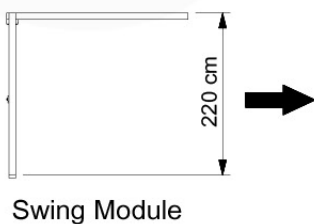

06

	PartNo	PartName	QTY.
Hardware Pack	001_406	Stealth Screw 8x45	4
	001_417	Stealth Screw 8x80	3
	001_422	Stealth Screw 8x137	3
	002_220	Gap Point Screw T25 - 5x45	12
	002_223	Gap Point Screw T25 - 5x80	6
Other	005_528	Swing Beam Bracket 7x7	1
	005_529	Swing Beam Bracket 9x9	1
	007_001	Ground-anchor	2
Hardware Pack	022_31x	bpc-base version 3	2
	022_84x	bpc cover	2
	023_031	Finishing Washer GPS 5.0	2
Other	101_003	Swing hook with Carabiner	4

Swing - P102 - 9-12-2020 - v3.0

06-1

Swing - P05ALL - 9-12-2020 - v3.0