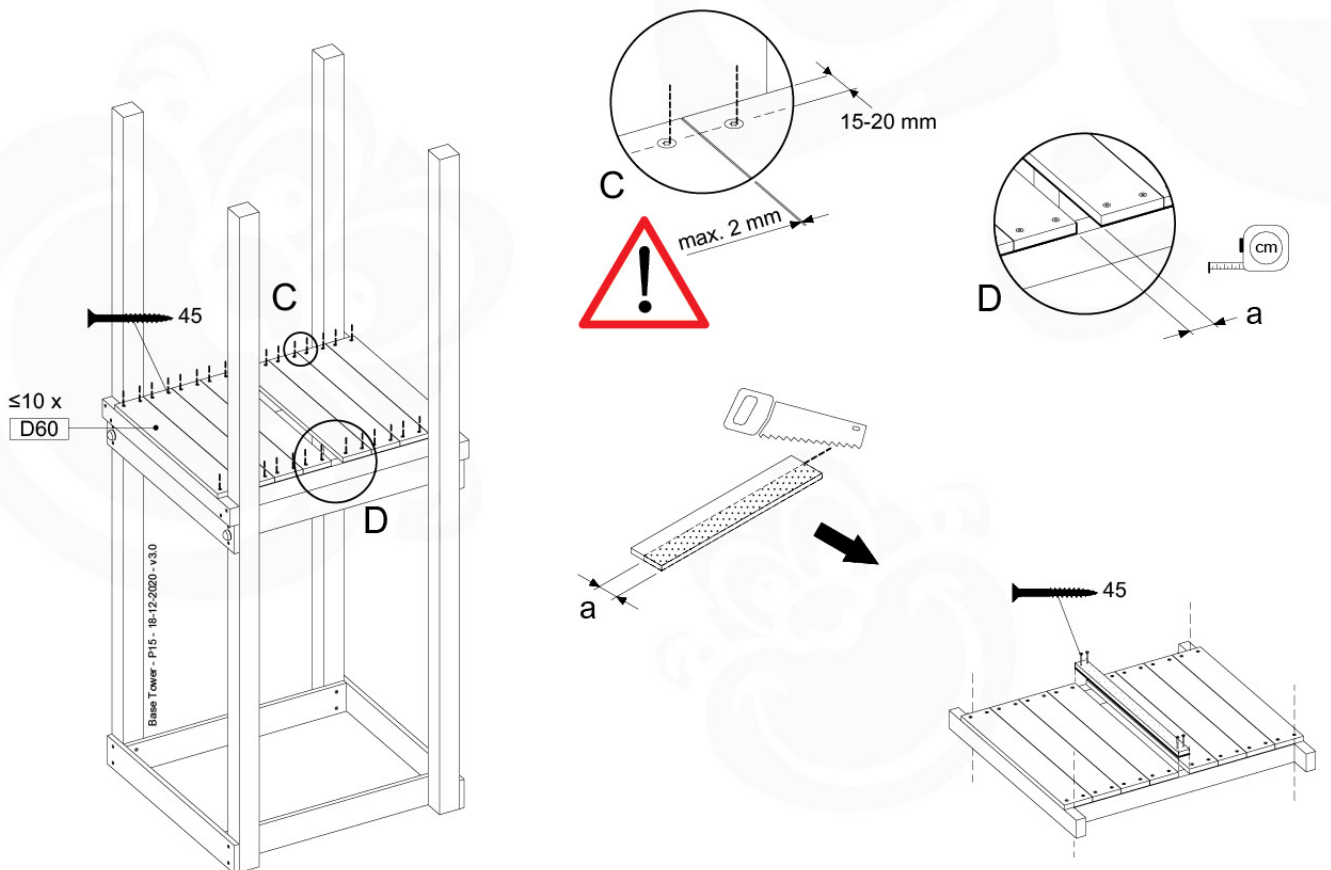

Base Tower - P04 - BT03 - 18-12-2020 - v3.0

07-1

07-2

07-3

08 Balustrade (2x)

BL01

(194_101)

	PartNo	PartName	QTY.
Hardware Pack 100_601	002_220	Gap Point Screw T25 - 5x45	16
	002_223	Gap Point Screw T25 - 5x80	4
Wood	C74	Beam 740 mm	1
	D65	Board 650 mm	4