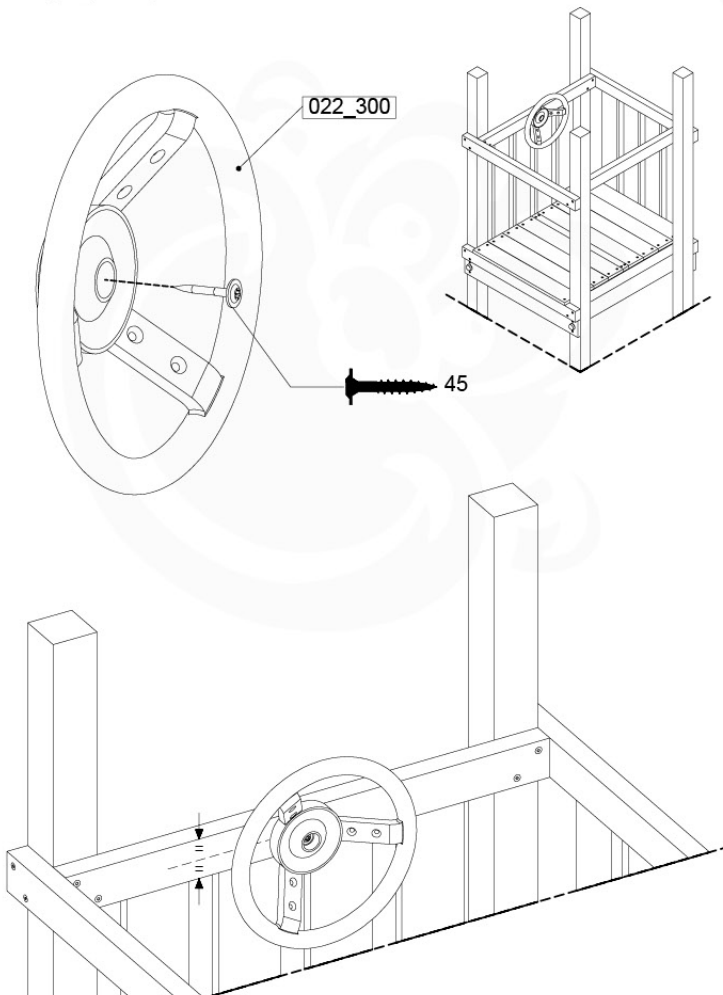

17 Accessories

AC01

(194_119)

	PartNo	PartName	QTY.
Hardware Pack 100_617	001_406	Stealth Screw 8x45	1
	002_041	Dome head screw 4.5 x 20 mm	3
	002_042	Dome head screw 3.5 x 13mm	4
	002_219	Gap Point Screw T25 - 5x30	2
Other	022_300	Steering Wheel	1
	022_800	Rail P/T 105	1
	022_910	Sandpad	1
	103_901	Logo ID Plate	1
	104_107	Tool Set Climbing Units	1
	120_024	Tower Flag	1
	122_302	Telescope	1

Accessory set - P02 - 29-9-2021 - 14

17-1