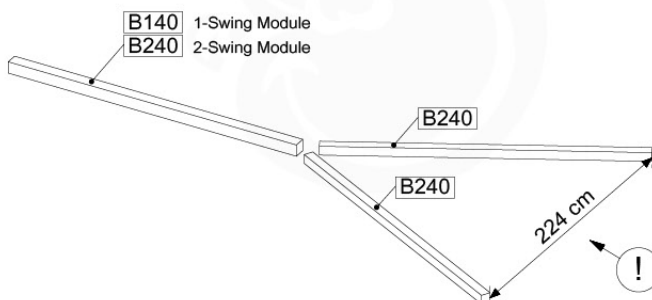

06

	PartNo	PartName	QTY.
Hardware Pack	001_406	Stealth Screw 8x45	4
	001_417	Stealth Screw 8x80	3
	001_422	Stealth Screw 8x137	3
	002_220	Gap Point Screw T25 - 5x45	12
	002_223	Gap Point Screw T25 - 5x80	6
Other	005_528	Swing Beam Bracket 7x7	1
	005_529	Swing Beam Bracket 9x9	1
	007_001	Ground-anchor	2
Hardware Pack	022_31x	bpc-base version 3	2
	022_84x	bpc cover	2
	023_031	Finishing Washer GPS 5.0	2
Other	101_003	Swing hook with Carabiner	4

Swing - P102 - 9-12-2020 - v3.0

06-1

Swing - P05ALL - 9-12-2020 - v3.0