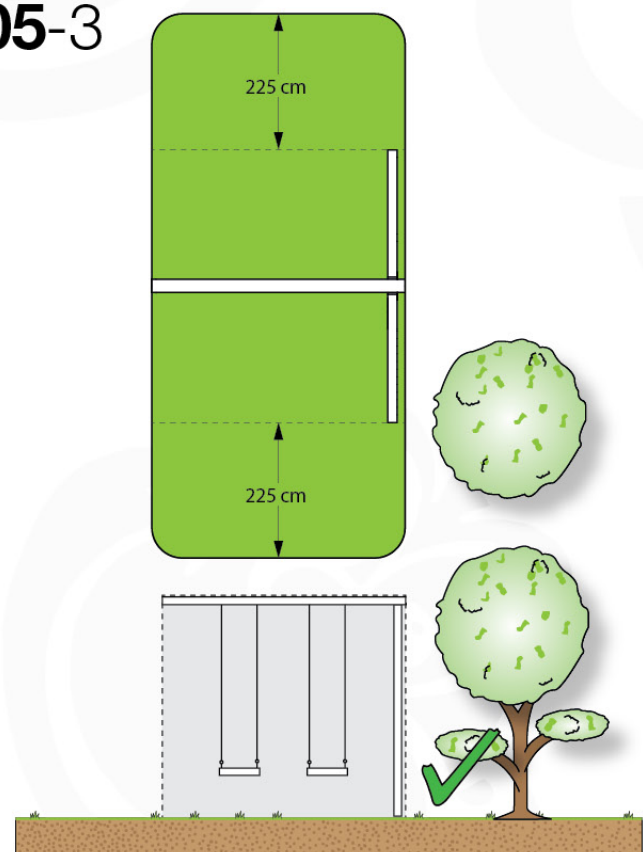

05 Safe Playground Planning

05-1

05-2

05-3

05-4