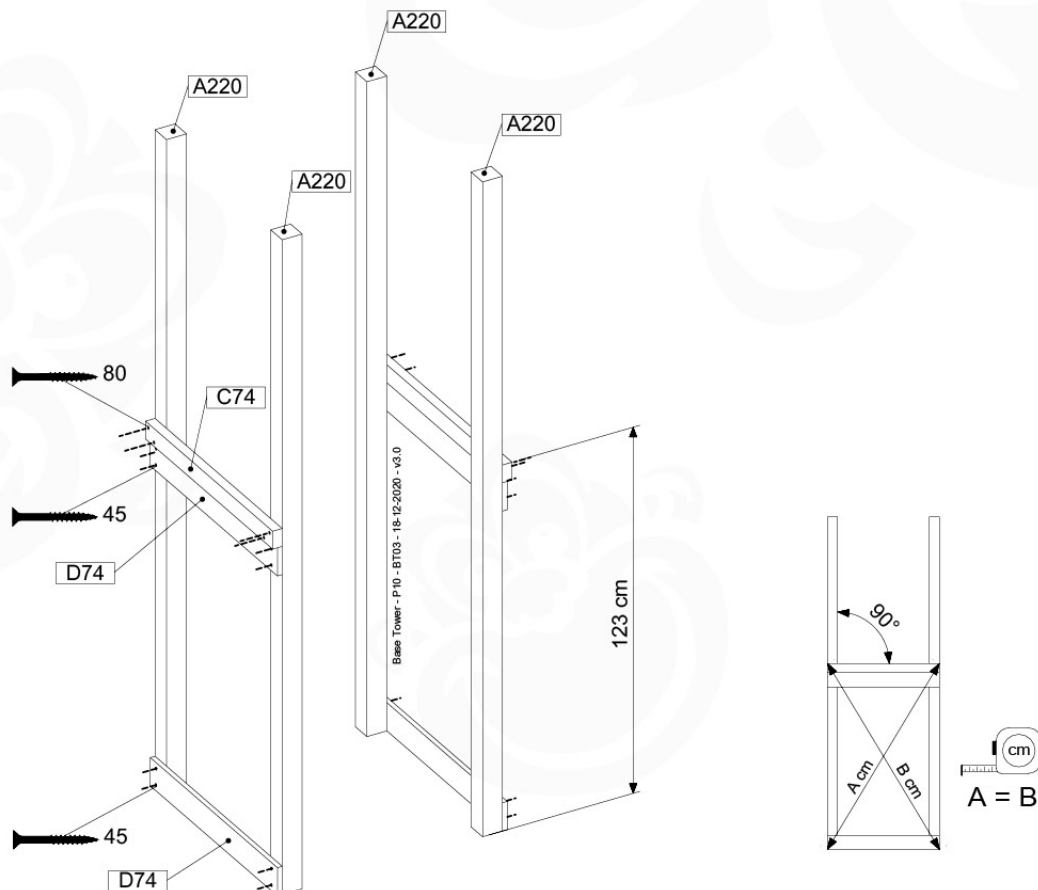

06 Playground Foundation

FD01

06-1

Foundation Plan - FIG. 2/11-2020 - 18

18 | Foundation Plan 2/11

07 Base Tower

BT03

(194_100)

	PartNo	PartName	QTY.
Hardware Pack 100_600	001_406	Stealth Screw 8x45	6
	002_220	Gap Point Screw T25 - 5x45	72
	002_223	Gap Point Screw T25 - 5x80	16
Other	007_001	Ground-anchor	2
Hardware Pack 100_600	022_31x	bpc-base version 3	4
	022_84x	bpc cover	4
Wood	A220	Post 70x70 L2200	4
	C74	Beam 740 mm	4
	D60	Board 600 mm	10
	D74	Board 740 mm	8

Base Tower - P04 - BT03 - 18-12-2020 - v3.0

07-1

07-2

07-3

08 Balustrade (2x)

BL01

(194_101)

	PartNo	PartName	QTY.
Hardware Pack 100_601	002_220	Gap Point Screw T25 - 5x45	16
	002_223	Gap Point Screw T25 - 5x80	4
Wood	C74	Beam 740 mm	1
	D65	Board 650 mm	4