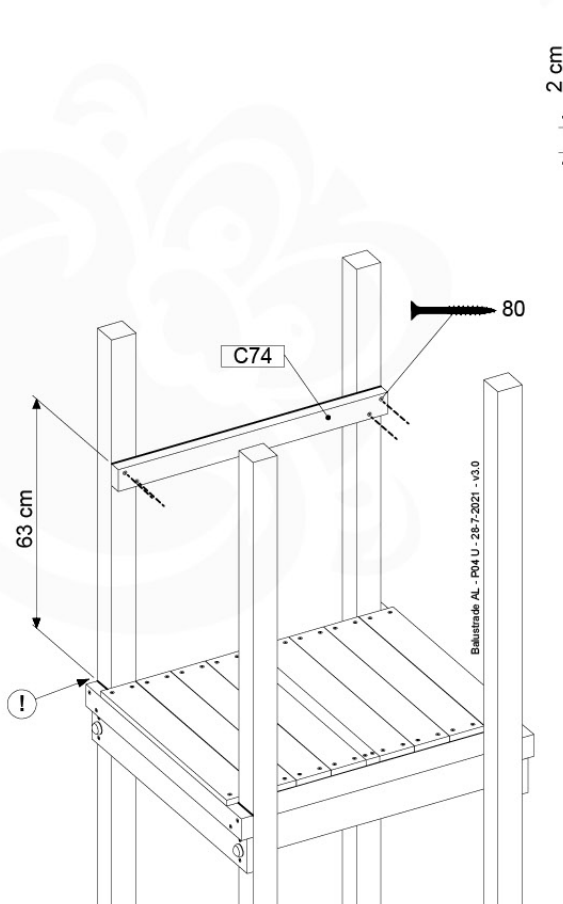

08 Balustrade (2x)

BL01

(194_101)

	PartNo	PartName	QTY.
Hardware Pack 100_601	002_220	Gap Point Screw T25 - 5x45	16
	002_223	Gap Point Screw T25 - 5x80	4
Wood	C74	Beam 740 mm	1
	D65	Board 650 mm	4

Balustrade AL - P02 U - 28-7-2021 - v3.0

08-1

min. 27mm
max. 65mm