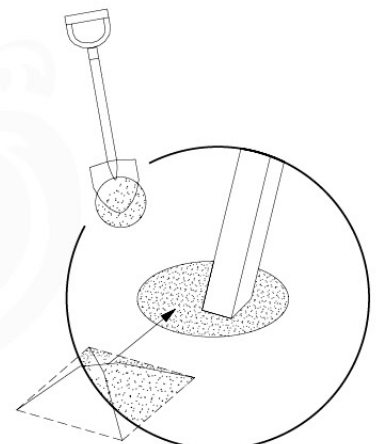

05-3

05-4

05-5

05-6

06

	PartNo	PartName	QTY.
Hardware Pack	001_406	Stealth Screw 8x45	4
	001_417	Stealth Screw 8x80	3
	001_422	Stealth Screw 8x137	3
	002_220	Gap Point Screw T25 - 5x45	12
	002_223	Gap Point Screw T25 - 5x80	6
Other	005_528	Swing Beam Bracket 7x7	1
	005_529	Swing Beam Bracket 9x9	1
	007_001	Ground-anchor	2
Hardware Pack	022_31x	bpc-base version 3	2
	022_84x	bpc cover	2
	023_031	Finishing Washer GPS 5.0	2
Other	101_003	Swing hook with Carabiner	4

06-7

06 -8

06 -9

D180
D141

07 -1

07 -2

08

09