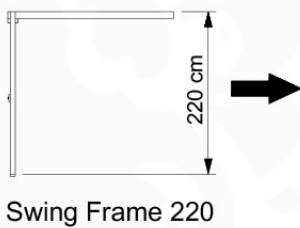

06

	PartNo	PartName	QTY.
Hardware Pack	001_406	Stealth Screw 8x45	4
	001_417	Stealth Screw 8x80	3
	001_422	Stealth Screw 8x137	3
	002_220	Gap Point Screw T25 - 5x45	12
	002_223	Gap Point Screw T25 - 5x80	6
Other	005_528	Swing Beam Bracket 7x7	1
	005_529	Swing Beam Bracket 9x9	1
	007_001	Ground-anchor	2
Hardware Pack	022_31x	bpc-base version 3	2
	022_84x	bpc cover	2
	023_031	Finishing Washer GPS 5.0	2
Other	101_003	Swing hook with Carabiner	4

Swing - P102 - 9-12-2020 - v3.0

06-1

Swing - P05ALL - 9-12-2020 - v3.0