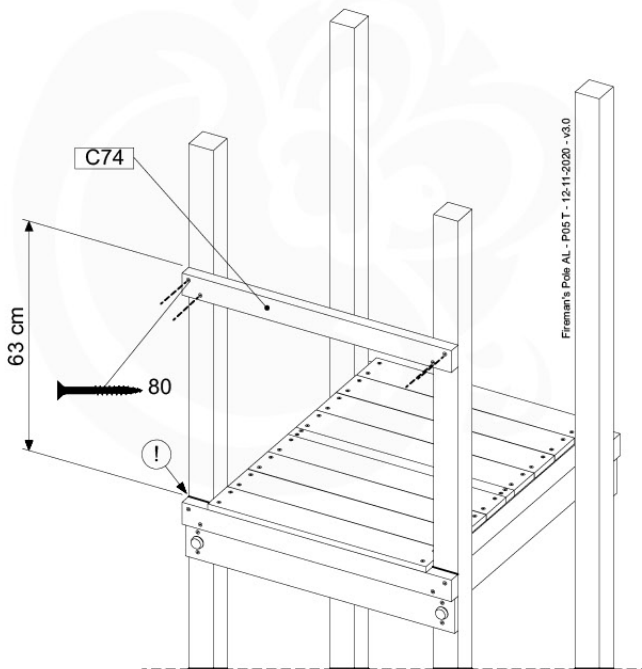

16 Firemans Pole

FP02

(201_275)

	PartNo	PartName	QTY.
Hardware Pack 100_346	001_103	M8 Washer Head Screw 40mm	2
	002_223	Gap Point Screw T25 - 5x80	4
	003_010	M8 spring lock washer	2
	003_040	M8 Washer	2
	004_052	M8 Drive-in Nut 30mm	2
	004_054	M8 Drive-in Nut 45mm	2
	022_31x	bpc-base version 3	2
	022_84x	bpc cover	2
Other	102_915	Fireman's Pole	1
Timber	C74	Beam 740 mm	1

Fireman's Pole AL - P03 T - 12-11-2020 - v3.0

16-1