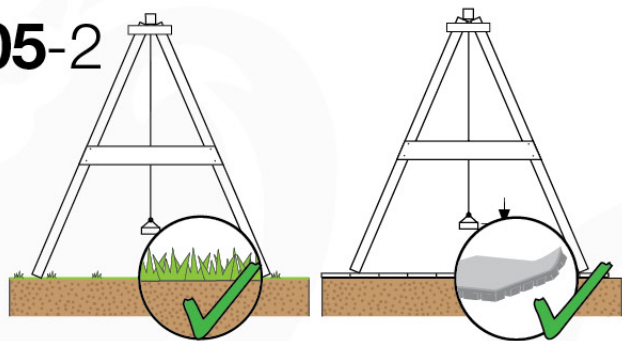

output: 20/11/20

04 Product ID

Art. Description: _____

SKU: _____

LOT: _____

05 Safe Playground Planning

05-1

05-2