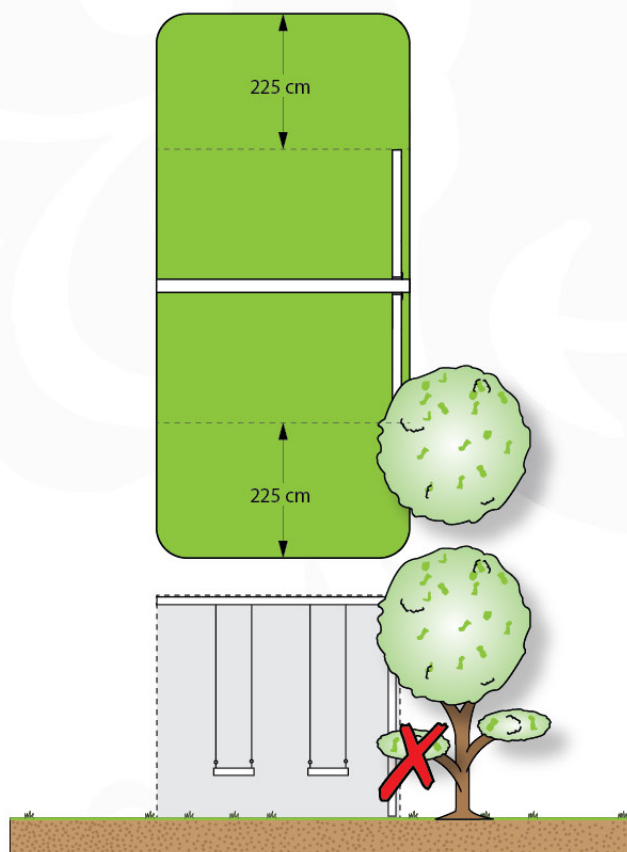

05 Safe Playground Planning

05-1

05-2

05-3

05-4