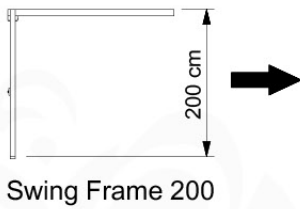

06

	PartNo	PartName	QTY.
Hardware Pack	001_406	Stealth Screw 8x45	4
	001_417	Stealth Screw 8x80	3
	001_422	Stealth Screw 8x137	3
	002_220	Gap Point Screw T25 - 5x45	12
	002_223	Gap Point Screw T25 - 5x80	6
Other	005_528	Swing Beam Bracket 7x7	1
	005_529	Swing Beam Bracket 9x9	1
	007_001	Ground-anchor	2
Hardware Pack	022_31x	bpc-base version 3	2
	022_84x	bpc cover	2
	023_031	Finishing Washer GPS 5.0	2
Other	101_003	Swing hook with Carabiner	4

Swing - P102 - 9-12-2020 - v3.0

06-1

Swing - P05ALL - 9-12-2020 - v3.0