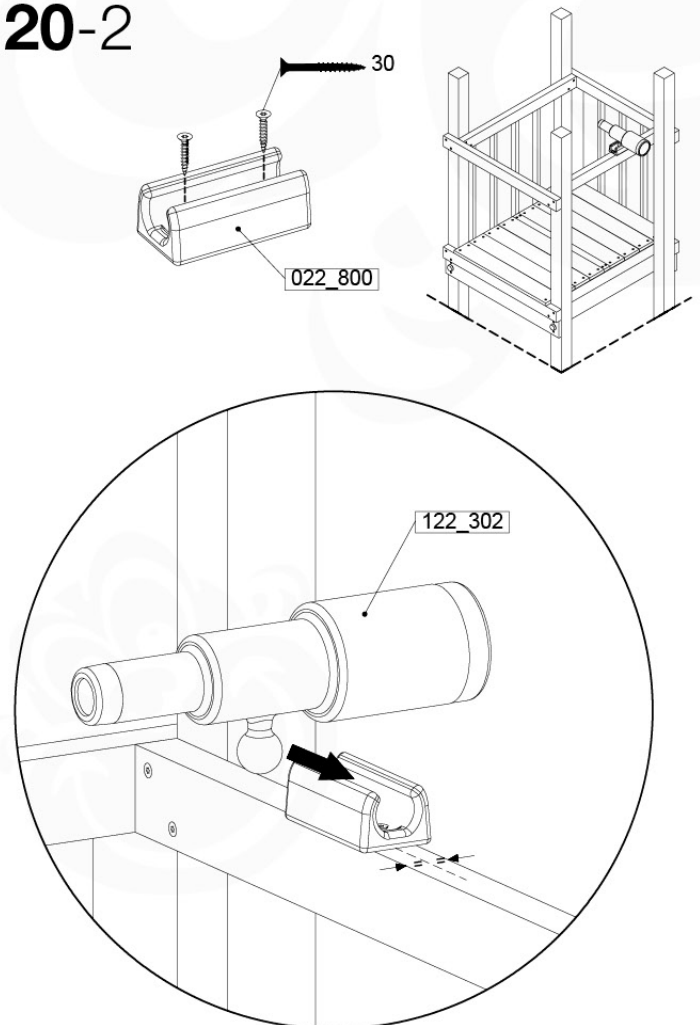

20-2

Accessory set - P03 - 28-9-2021 - v4