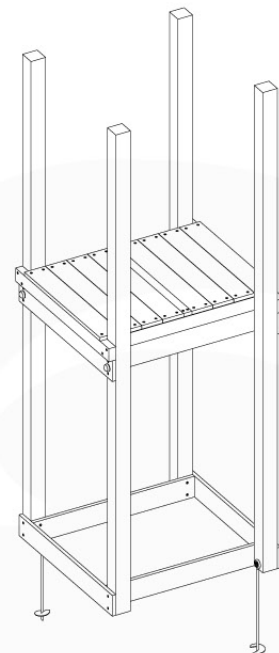

06 Playground Foundation

FD02

06-1

Foundation Plan - P03 - 2/11-2020 - v8

1st Foundation Plan v8

07 Base Tower

BT03

(194_100)

	PartNo	PartName	QTY.
Hardware Pack 100_600	001_406	Stealth Screw 8x45	6
	002_220	Gap Point Screw T25 - 5x45	72
	002_223	Gap Point Screw T25 - 5x80	16
Other	007_001	Ground-anchor	2
Hardware Pack 100_600	022_31x	bpc-base version 3	4
	022_84x	bpc cover	4
Wood	A220	Post 70x70 L2200	4
	C74	Beam 740 mm	4
	D60	Board 600 mm	10
	D74	Board 740 mm	8

Base Tower - P04 - BT03 - 18-12-2020 - v3.0

07-1

07-2

07-3

08-2

08-3

09 Balustrade (1x)

BL01