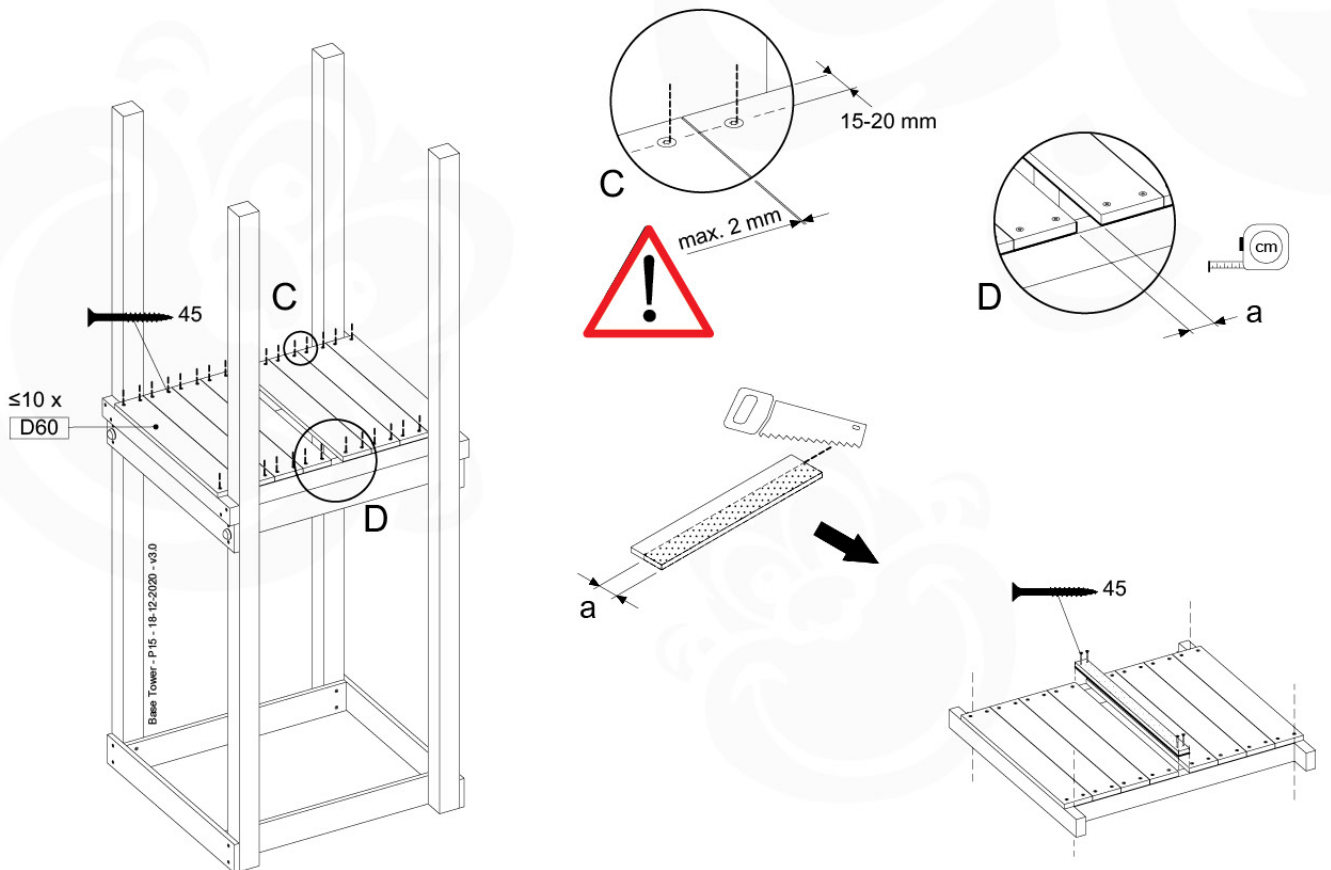

Base Tower - P04 - BT03 - 18-12-2020 - v3.0

07-1

07-2

07-3

08-2

08-3

09 Balustrade (1x)

BL01

(194_101)

	PartNo	PartName	QTY.
Hardware Pack 100_601	002_220	Gap Point Screw T25 - 5x45	16
	002_223	Gap Point Screw T25 - 5x80	4
Wood	C74	Beam 740 mm	1
	D65	Board 650 mm	4

Balustrade AL - P02 U - 28.7.2021 - v3.0