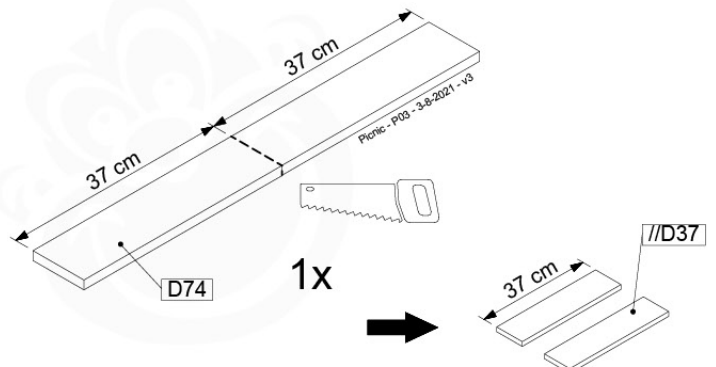

13-Picnic Table

PC01

(194_117)

	PartNo	PartName	QTY.
Hardware Pack 100_615	002_220	Gap Point Screw T25 - 5x45	20
	002_223	Gap Point Screw T25 - 5x80	8
Wood	C62	Beam 620 mm	2
	D60	Board 600 mm	4
	D74	Board 740 mm	1

Picnic - P02 - 3-8-2021 - v3

Jungle Modular At - Picnic_01

13-1