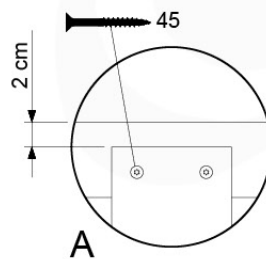

10 Balustrade (2x)

BL02

(194_101)

	PartNo	PartName	QTY.
Hardware Pack 100_601	002_220	Gap Point Screw T25 - 5x45	16
	002_223	Gap Point Screw T25 - 5x80	4
Wood	C74	Beam 740 mm	1
	D65	Board 650 mm	4

Balustrade AL - P03 T - 28-7-2021 - v3.0

10-1

Balustrade AL - P05 T - 28-7-2021 - v3.0

min. 27mm
max. 65mm