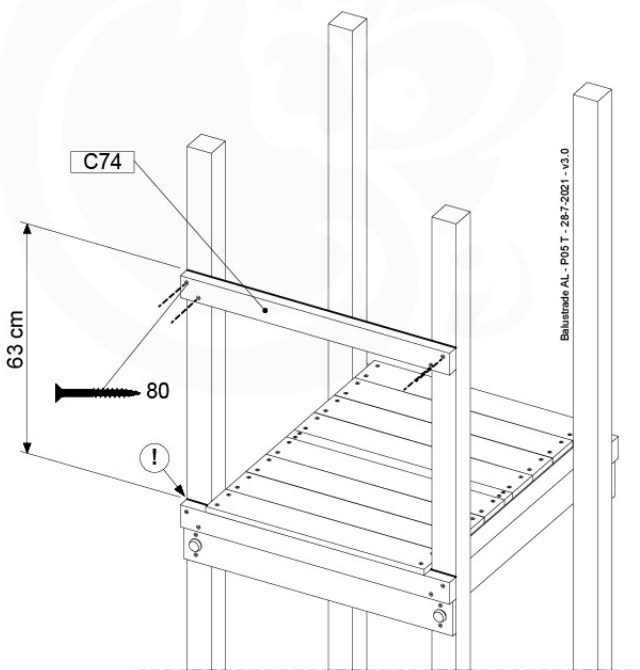

(194_101)

	PartNo	PartName	QTY.
Hardware Pack 100_601	002_220	Gap Point Screw T25 - 5x45	16
	002_223	Gap Point Screw T25 - 5x80	4
Wood	C74	Beam 740 mm	1
	D65	Board 650 mm	4

Balustrade AL - P02 U - 28.7.2021 - v3.0

09-1

min. 27mm
max. 65mm

10 Balustrade (2x)

BL02

(194_101)

	PartNo	PartName	QTY.
Hardware Pack 100_601	002_220	Gap Point Screw T25 - 5x45	16
	002_223	Gap Point Screw T25 - 5x80	4
Wood	C74	Beam 740 mm	1
	D65	Board 650 mm	4

Balustrade AL - P03 T - 28-7-2021 - v3.0

10-1

Balustrade AL - P05 T - 28-7-2021 - v3.0

min. 27mm
max. 65mm

11 Rock Wall

RW01

(194_105)

	PartNo	PartName	QTY.
Hardware pack 100_604	001_102	Washer Head Screw T40 M8x30	8
	002_220	Gap Point Screw T25 - 5x45	24
	002_223	Gap Point Screw T25 - 5x80	4
	003_010	M8 spring lock washer	8
	004_050	M8 22mm Drive in Nut	8
Other	022_50x	Climbing Rock	4
	120_102	Handgrip set (2x Complete)	1
Timber	C74	Beam 740 mm	1
	D74	Board 740 mm	5