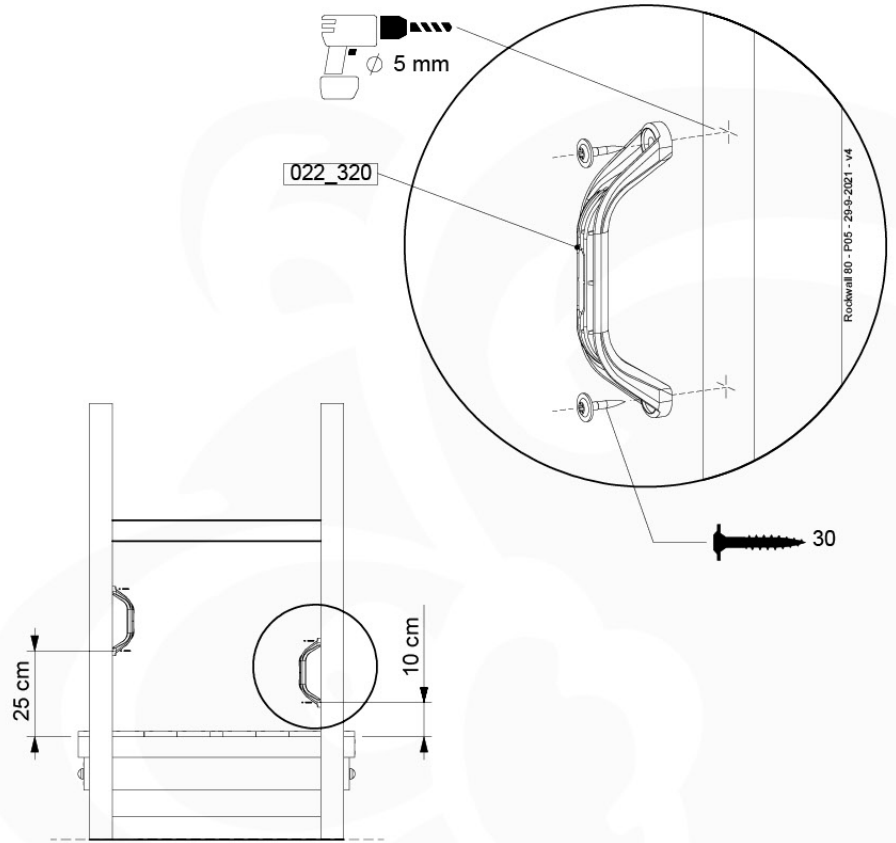

Balustrade AL - P03 T - 28-7-2021 - v3.0

10-1

Balustrade AL - P05 T - 28-7-2021 - v3.0

min. 27mm
max. 65mm

11 Rock Wall

RW01

(194_105)

	PartNo	PartName	QTY.
Hardware pack 100_604	001_102	Washer Head Screw T40 M8x30	8
	002_220	Gap Point Screw T25 - 5x45	24
	002_223	Gap Point Screw T25 - 5x80	4
	003_010	M8 spring lock washer	8
	004_050	M8 22mm Drive in Nut	8
Other	022_50x	Climbing Rock	4
	120_102	Handgrip set (2x Complete)	1
Timber	C74	Beam 740 mm	1
	D74	Board 740 mm	5

Rockwall 80 - P02 - 29-9-2021 - v4

11-1

min. 2,6 cm
max. 8,8 cm

Rockwall 80 - P03 - 29-9-2021 - v4

11-2

11-3

12-2

12-3

12-4

13-Picnic Table

PC01

(194_117)

	PartNo	PartName	QTY.
Hardware Pack 100_615	002_220	Gap Point Screw T25 - 5x45	20
	002_223	Gap Point Screw T25 - 5x80	8
Wood	C62	Beam 620 mm	2
	D60	Board 600 mm	4
	D74	Board 740 mm	1