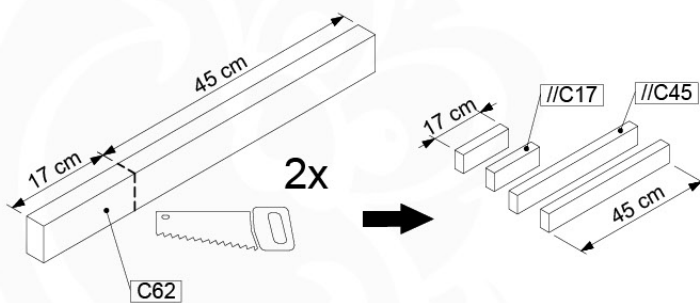

13-Picnic Table

PC01

(194_117)

	PartNo	PartName	QTY.
Hardware Pack 100_615	002_220	Gap Point Screw T25 - 5x45	20
	002_223	Gap Point Screw T25 - 5x80	8
Wood	C62	Beam 620 mm	2
	D60	Board 600 mm	4
	D74	Board 740 mm	1

Picnic - P02 - 3-8-2021 - v3

Jungle Modular At - Picnic_01

13-1