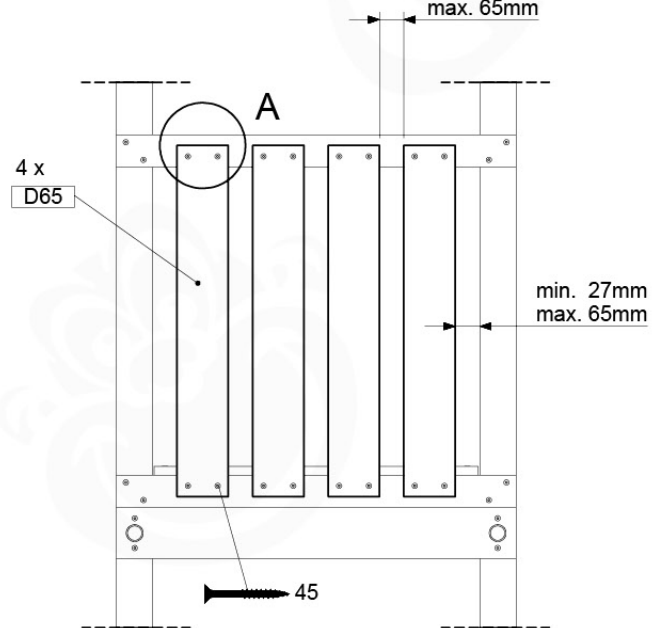

09-1

min. 27mm
max. 65mm

10 Balustrade (2x)

BL02

(194_101)

	PartNo	PartName	QTY.
Hardware Pack 100_601	002_220	Gap Point Screw T25 - 5x45	16
	002_223	Gap Point Screw T25 - 5x80	4
Wood	C74	Beam 740 mm	1
	D65	Board 650 mm	4

Balustrade AL - P03 T - 28-7-2021 - v3.0

10-1

Balustrade AL - P05 T - 28-7-2021 - v3.0

min. 27mm
max. 65mm

11 Rock Wall

RW01

(194_105)

	PartNo	PartName	QTY.
Hardware pack 100_604	001_102	Washer Head Screw T40 M8x30	8
	002_220	Gap Point Screw T25 - 5x45	24
	002_223	Gap Point Screw T25 - 5x80	4
	003_010	M8 spring lock washer	8
	004_050	M8 22mm Drive in Nut	8
Other	022_50x	Climbing Rock	4
	120_102	Handgrip set (2x Complete)	1
Timber	C74	Beam 740 mm	1
	D74	Board 740 mm	5