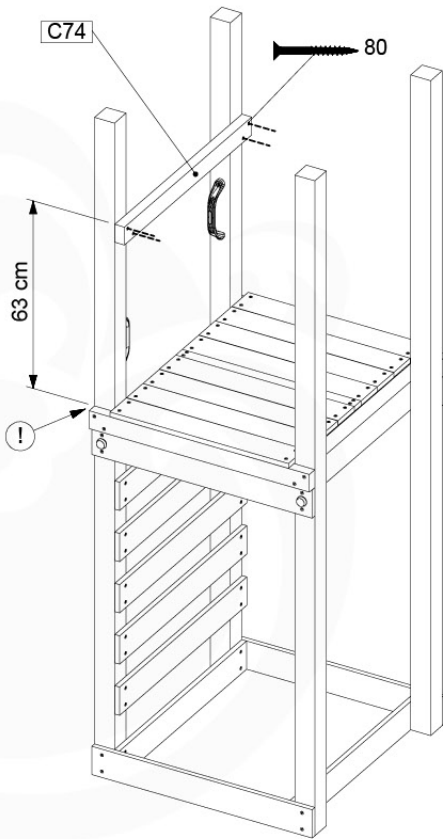

Balustrade AL - P03 T - 28-7-2021 - v3.0

10-1

Balustrade AL - P05 T - 28-7-2021 - v3.0

min. 27mm
max. 65mm

11 Rock Wall

RW01

(194_105)

	PartNo	PartName	QTY.
Hardware pack 100_604	001_102	Washer Head Screw T40 M8x30	8
	002_220	Gap Point Screw T25 - 5x45	24
	002_223	Gap Point Screw T25 - 5x80	4
	003_010	M8 spring lock washer	8
	004_050	M8 22mm Drive in Nut	8
Other	022_50x	Climbing Rock	4
	120_102	Handgrip set (2x Complete)	1
Timber	C74	Beam 740 mm	1
	D74	Board 740 mm	5

Rockwall 80 - P02 - 29-9-2021 - v4

11-1

min. 2,6 cm
max. 8,8 cm

Rockwall 80 - P03 - 29-9-2021 - v4

11-2

11-3

12-2

12-3

12-4

13-Picnic Table

PC01

(194_117)

	PartNo	PartName	QTY.
Hardware Pack 100_615	002_220	Gap Point Screw T25 - 5x45	20
	002_223	Gap Point Screw T25 - 5x80	8
Wood	C62	Beam 620 mm	2
	D60	Board 600 mm	4
	D74	Board 740 mm	1