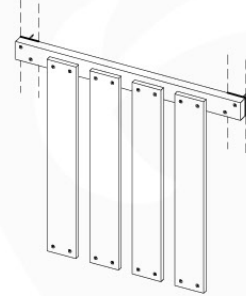

(194_101)

	PartNo	PartName	QTY.
Hardware Pack 100_601	002_220	Gap Point Screw T25 - 5x45	16
	002_223	Gap Point Screw T25 - 5x80	4
Wood	C74	Beam 740 mm	1
	D65	Board 650 mm	4

Balustrade AL - P02 U - 28.7.2021 - v3.0

09-1

min. 27mm
max. 65mm

10 Balustrade (2x)

BL02

(194_101)

	PartNo	PartName	QTY.
Hardware Pack 100_601	002_220	Gap Point Screw T25 - 5x45	16
	002_223	Gap Point Screw T25 - 5x80	4
Wood	C74	Beam 740 mm	1
	D65	Board 650 mm	4

Balustrade AL - P03 T - 28-7-2021 - v3.0

10-1

Balustrade AL - P05 T - 28-7-2021 - v3.0

min. 27mm
max. 65mm

11 Rock Wall

RW01

(194_105)

	PartNo	PartName	QTY.
Hardware pack 100_604	001_102	Washer Head Screw T40 M8x30	8
	002_220	Gap Point Screw T25 - 5x45	24
	002_223	Gap Point Screw T25 - 5x80	4
	003_010	M8 spring lock washer	8
	004_050	M8 22mm Drive in Nut	8
Other	022_50x	Climbing Rock	4
	120_102	Handgrip set (2x Complete)	1
Timber	C74	Beam 740 mm	1
	D74	Board 740 mm	5