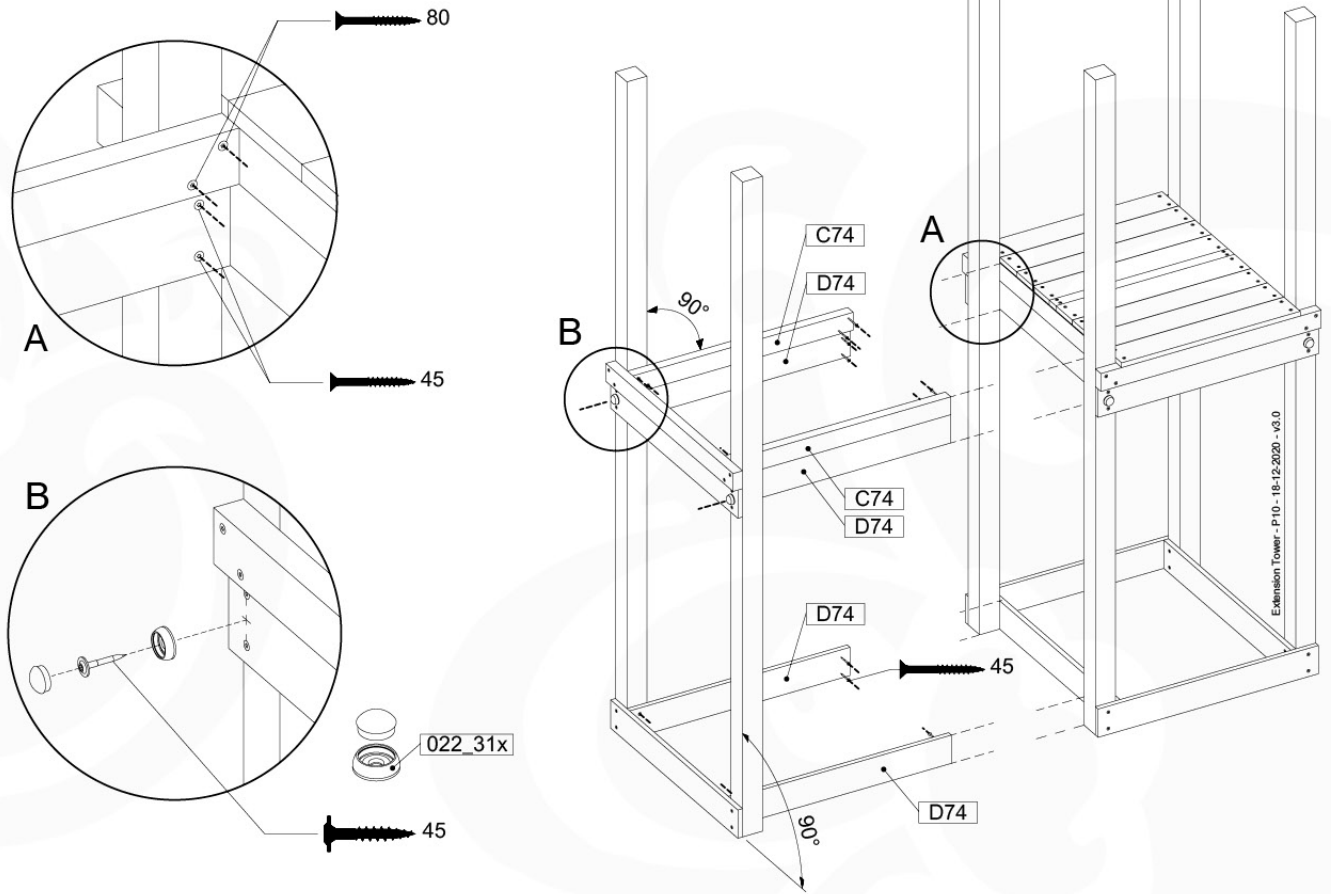

	PartNo	PartName	QTY.
Hardware Pack 100_600	001_406	Stealth Screw 8x45	6
	002_220	Gap Point Screw T25 - 5x45	72
	002_223	Gap Point Screw T25 - 5x80	16
Other	007_001	Ground-anchor	2
Hardware Pack 100_600	022_31x	bpc-base version 3	4
	022_84x	bpc cover	4
Wood	A220	Post 70x70 L2200	4
	C74	Beam 740 mm	4
	D60	Board 600 mm	10
	D74	Board 740 mm	8

Base Tower - P04 - BT03 - 18-12-2020 - v3.0

07-1

07-2

07-3

08-2

08-3

09 Balustrade (1x)

BL01

(194_101)

	PartNo	PartName	QTY.
Hardware Pack 100_601	002_220	Gap Point Screw T25 - 5x45	16
	002_223	Gap Point Screw T25 - 5x80	4
Wood	C74	Beam 740 mm	1
	D65	Board 650 mm	4

Balustrade AL - P02 U - 28.7.2021 - v3.0