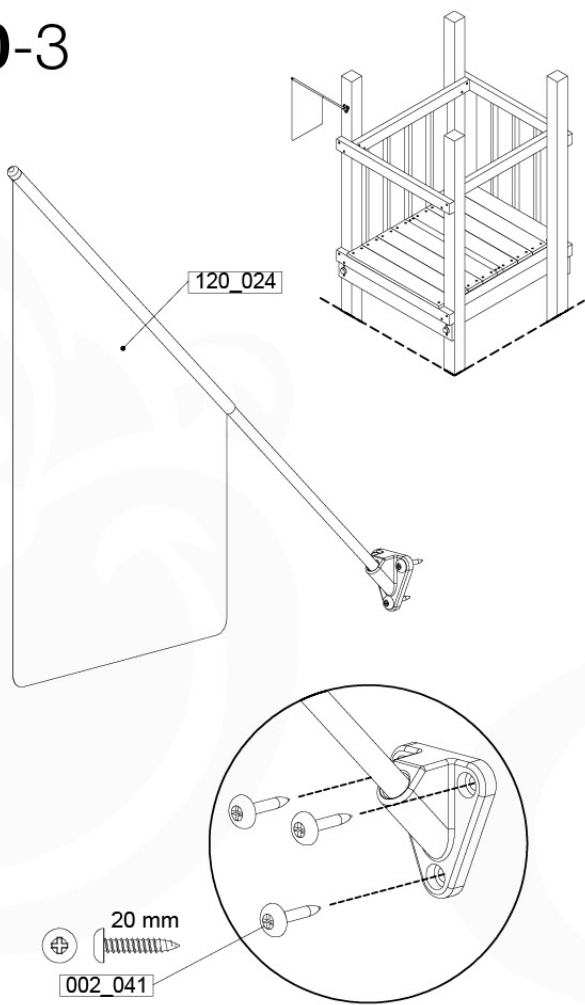

Fireman's Pole AL - P02 U - 12-11-2020 - v3.0

19-1

Fireman's Pole (201_275)
040_335 Part 2

20 Accessories

AC01

(194_119)

	PartNo	PartName	QTY.
Hardware Pack 100_617	001_406	Stealth Screw 8x45	1
	002_041	Dome head screw 4.5 x 20 mm	3
	002_042	Dome head screw 3.5 x 13mm	4
	002_219	Gap Point Screw T25 - 5x30	2
Other	022_300	Steering Wheel	1
	022_800	Rail P/T 105	1
	022_910	Sandpad	1
	103_901	Logo ID Plate	1
	104_107	Tool Set Climbing Units	1
	120_024	Tower Flag	1
	122_302	Telescope	1

Accessory set - P02 - 28-9-2021 - v4

20-1

20-2

Accessory set - P03 - 28-9-2021 - v4

20-3

20-4

Accessoire set - P04 - 29-9-2021 - v4

20-5