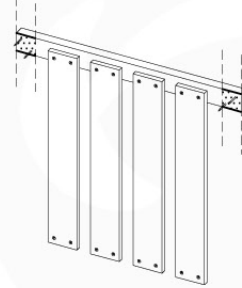

Base Tower - P04 - BT03 - 18-12-2020 - v3.0

07-1

07-2

07-3

08-2

08-3

09 Balustrade (1x)

BL01

(194_101)

	PartNo	PartName	QTY.
Hardware Pack 100_601	002_220	Gap Point Screw T25 - 5x45	16
	002_223	Gap Point Screw T25 - 5x80	4
Wood	C74	Beam 740 mm	1
	D65	Board 650 mm	4

Balustrade AL - P02 U - 28.7.2021 - v3.0