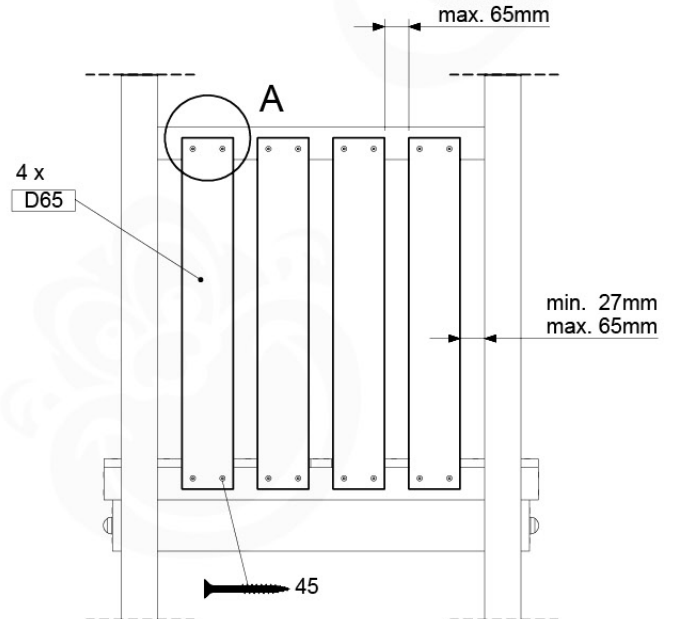

(194_101)

	PartNo	PartName	QTY.
Hardware Pack 100_601	002_220	Gap Point Screw T25 - 5x45	16
	002_223	Gap Point Screw T25 - 5x80	4
Wood	C74	Beam 740 mm	1
	D65	Board 650 mm	4

Balustrade AL - P02 U - 28.7.2021 - v3.0

09-1

min. 27mm
max. 65mm

10 Balustrade (2x)

BL02

(194_101)

	PartNo	PartName	QTY.
Hardware Pack 100_601	002_220	Gap Point Screw T25 - 5x45	16
	002_223	Gap Point Screw T25 - 5x80	4
Wood	C74	Beam 740 mm	1
	D65	Board 650 mm	4