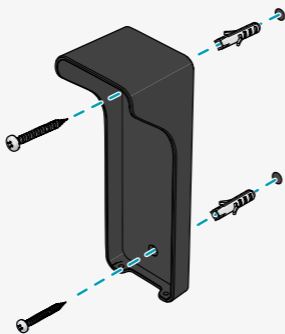

Video doorbell

Installation

Nedis SmartLife

WIFICDP21BK

Scan the QR code for more information about your Nedis product or go to: ned.is/wificdp21bk

Download

Nedis SmartLife

1