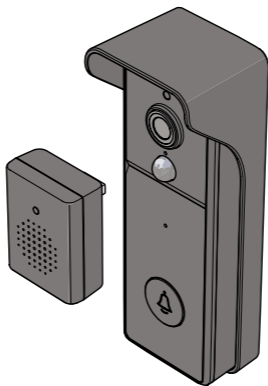

Video doorbell

Installation

Nedis SmartLife

WIFICDP21BK

Scan the QR code for more information about your Nedis product or go to: ned.is/wificdp21bk

Download

Nedis SmartLife

1