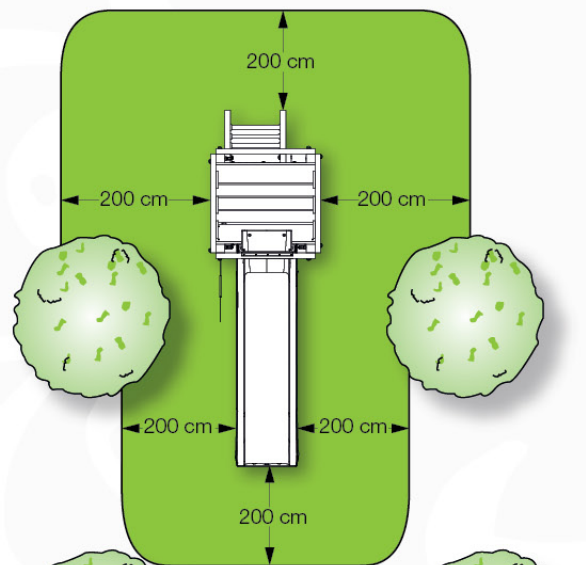

05 Safe Playground Planning

05-1

05-2

05-3

05-4

05-5