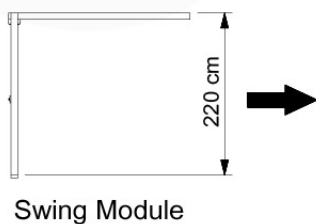

06

	PartNo	PartName	QTY.
Hardware Pack	001_406	Stealth Screw 8x45	4
	001_417	Stealth Screw 8x80	3
	001_422	Stealth Screw 8x137	3
	002_220	Gap Point Screw T25 - 5x45	12
	002_223	Gap Point Screw T25 - 5x80	6
Other	005_528	Swing Beam Bracket 7x7	1
	005_529	Swing Beam Bracket 9x9	1
	007_001	Ground-anchor	2
Hardware Pack	022_31x	bpc-base version 3	2
	022_84x	bpc cover	2
	023_031	Finishing Washer GPS 5.0	2
Other	101_003	Swing hook with Carabiner	4

Swing - P102 - 9-12-2020 - v3.0

06-1

Swing - P05ALL - 9-12-2020 - v3.0