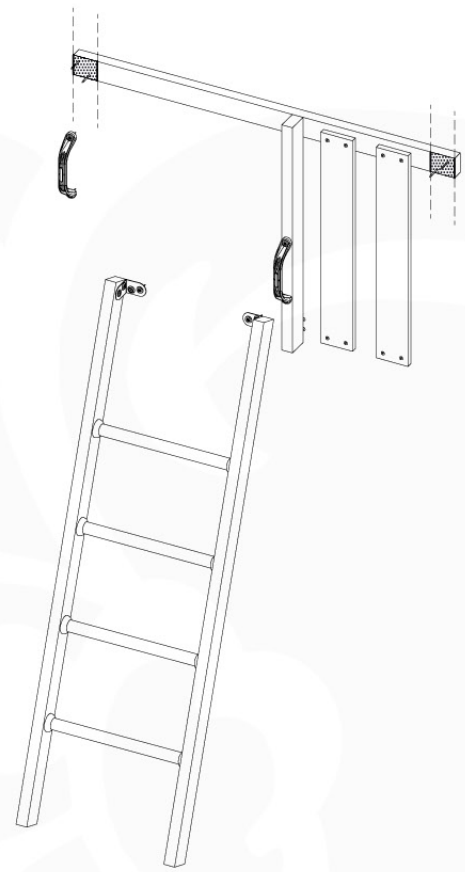

13 Ladder

LA15

	PartNo	PartName	QTY.
Hardware Pack	001_404	Stealth Screw 8x30	4
	002_219	Gap Point Screw T25 - 5x30	4
	002_220	Gap Point Screw T25 - 5x45	16
	002_223	Gap Point Screw T25 - 5x80	8
Other	005_03x	Ladder Rung Y/B/G/R	4
	005_522	Connection Bracket Mini Market	2
	022_835	Rung Cap	8
	120_102	Handgrip set (complete 2x)	1
Timber	C114	Beam 1140 mm	1
	C150	Beam 1500 mm	2
	C70	Beam 700 mm	1
	D65	Board 650 mm	2