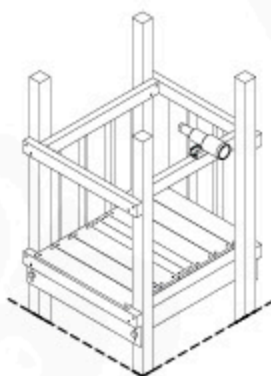

22 Accessories

Accessory set - 001 - 21-11-2019 - 1-01

2

3

Accessory set - 0030 - 21-11-2019 - 1-01