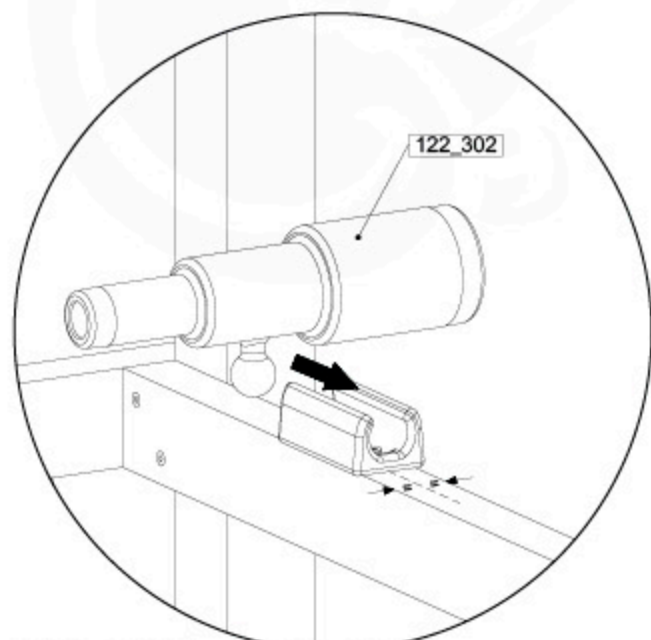

22 Accessories

Accessory set - 001 - 21-11-2019 - 1-01

2

3

Accessory set - 0030 - 21-11-2019 - 1-01