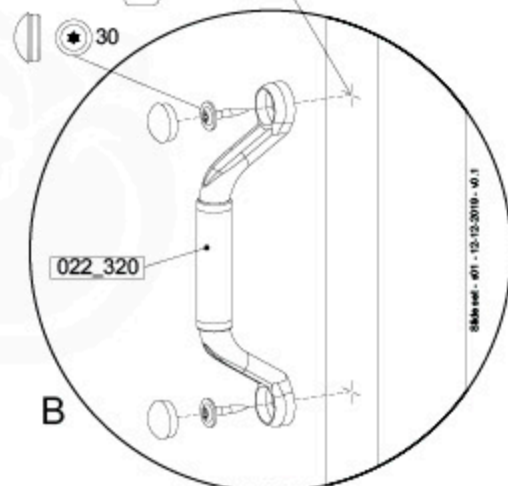

min. 23 cm
max. 28 cm
! SAFETY

4

20 Ground Anchors

1

Tower Anchors - 001 - 12.12.2019 - v1

2

Tower Anchors - 002 - 12.12.2019 - v1

CONCRETE
40 L / 80 kg

24h

21 Slide set

1-T

1-U

1

2

22 Accessories

Accessory set - 001 - 21-11-2019 - 1-01