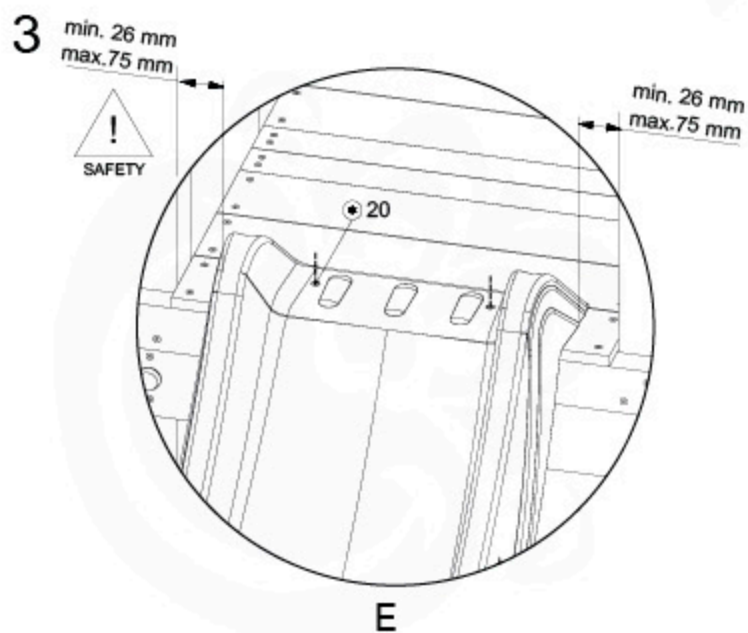

min. 23 cm
max. 28 cm
! SAFETY

4

20 Ground Anchors

1

Tower Anchors - 001 - 12.12.2019 - v1

2

Tower Anchors - 002 - 12.12.2019 - v1

CONCRETE
40 L / 80 kg

24h

21 Slide set

1-T

1-U

1

2

22 Accessories

Accessory set - 001 - 21-11-2019 - 1-01