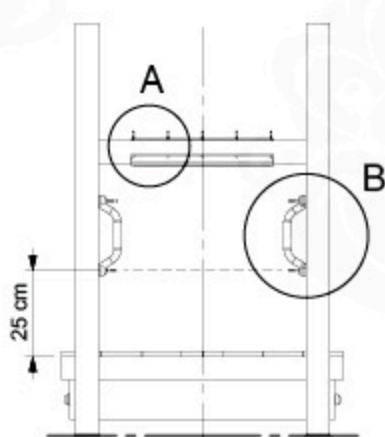

4-7 x D74

1-U

U

< 8,5 cm

45

4-7 x D74

a =	D74
90 - 99 mm	6 x
100 - 124 mm	5 x
125 - 145 mm	4 x

125 cm

min. 23 cm
max. 28 cm
! SAFETY

4

20 Ground Anchors

1

Tower Anchors - 001 - 12.12.2019 - v1

2

Tower Anchors - 002 - 12.12.2019 - v1

CONCRETE
40 L / 80 kg

24h

21 Slide set

1-T

1-U

1

2

22 Accessories

Accessory set - 001 - 21-11-2019 - 1-01