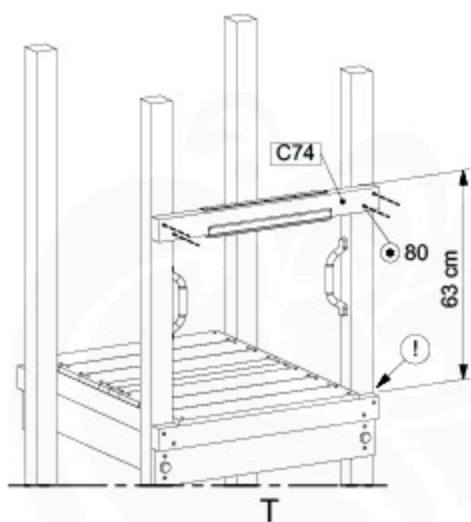

min. 23 cm
max. 28 cm
! SAFETY

4

20 Ground Anchors

1

Tower Anchors - 001 - 12.12.2019 - v1

2

Tower Anchors - 002 - 12.12.2019 - v1

CONCRETE
40 L / 80 kg

24h

21 Slide set

1-T

1-U

1

2

22 Accessories

Accessory set - 001 - 21-11-2019 - 1-01