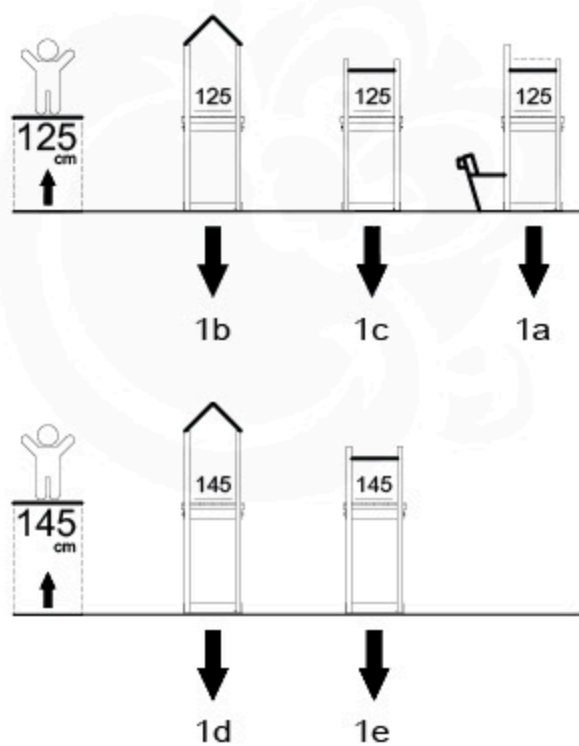

03 Base Tower

Base Tower - 600 - 15-12-2019 - v0.1

1

1a

Base Tower - 600/60 - 15-12-2019 - v0.1

5

➔ 2