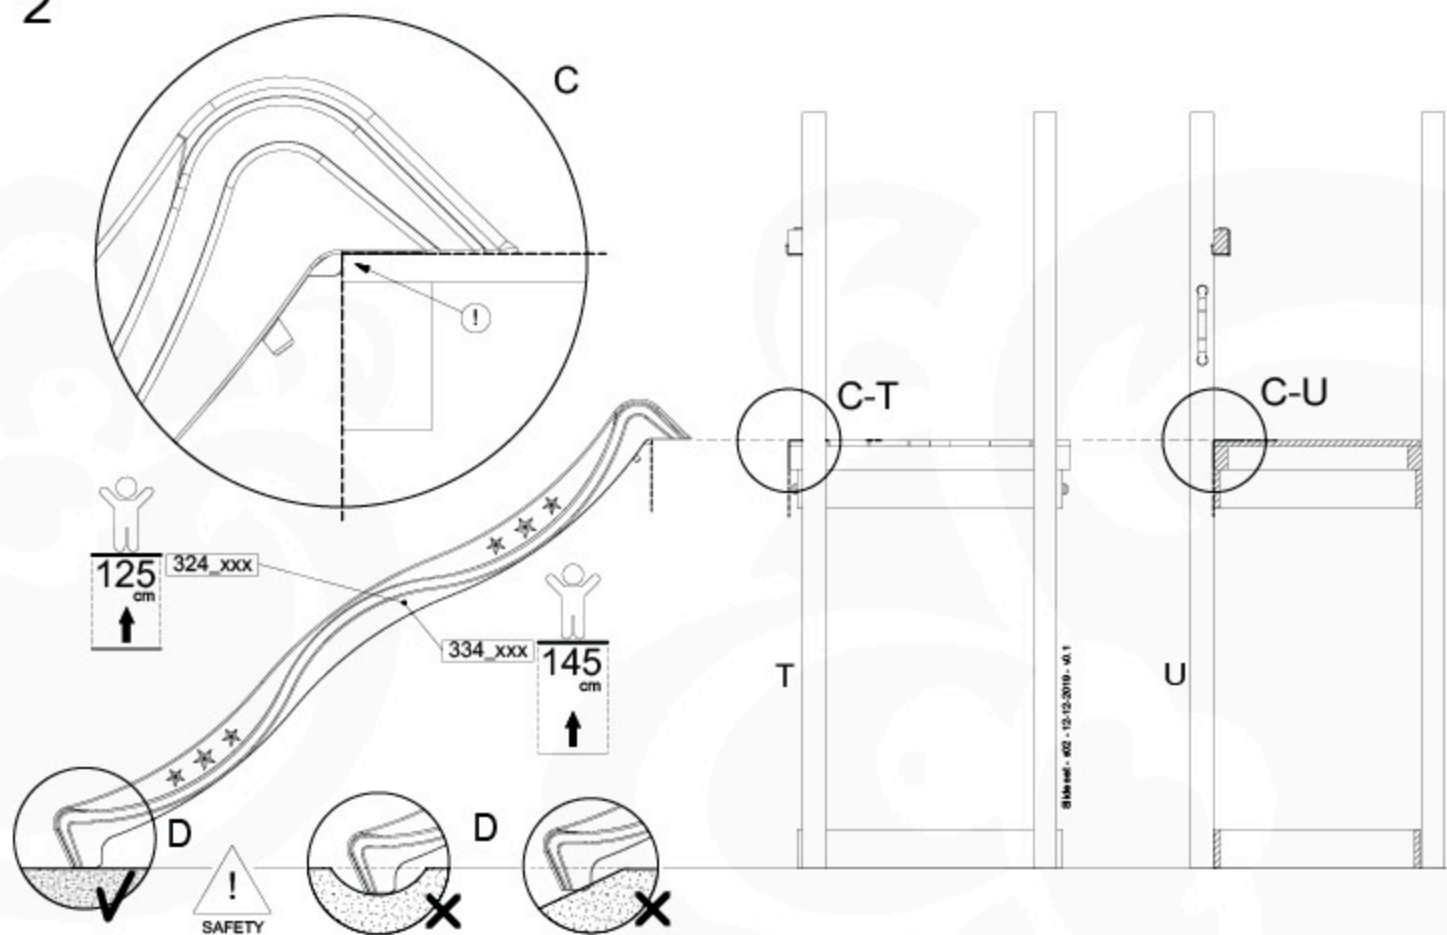

4-7 x D74

1-U

U

< 8,5 cm

45

4-7 x D74

a =	D74
90 - 99 mm	6 x
100 - 124 mm	5 x
125 - 145 mm	4 x

125 cm

min. 23 cm
max. 28 cm
! SAFETY

4

20 Ground Anchors

1

Tower Anchors - 001 - 12.12.2019 - v1

2

Tower Anchors - 002 - 12.12.2019 - v1

CONCRETE
40 L / 80 kg

24h

21 Slide set

1-T

1-U

1

2

22 Accessories

Accessory set - 001 - 21-11-2019 - 1-01