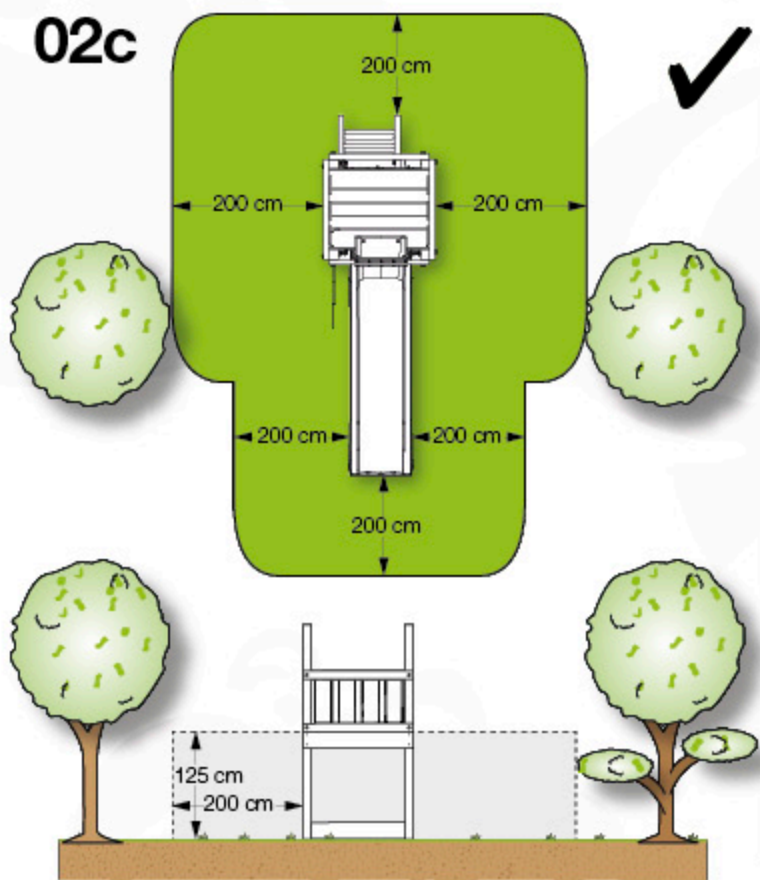

01 Product Identification

02a

02b

02c

02d

02e

03 Base Tower

Base Tower - 600 - 15-12-2019 - v0.1

4-7 x D74

1-U

U

< 8,5 cm

45

4-7 x D74

a =	D74
90 - 99 mm	6 x
100 - 124 mm	5 x
125 - 145 mm	4 x

125 cm