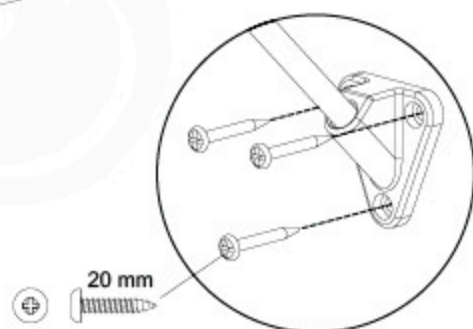

22 Accessories

Accessory set - 001 - 21-11-2019 - 1-01

2

3

Accessory set - 0030 - 21-11-2019 - 1-01