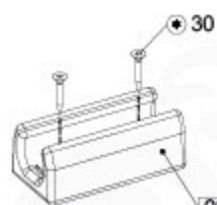

22 Accessories

Accessory set - 001 - 21-11-2019 - 1-01

2

3

Accessory set - 0030 - 21-11-2019 - 1-01