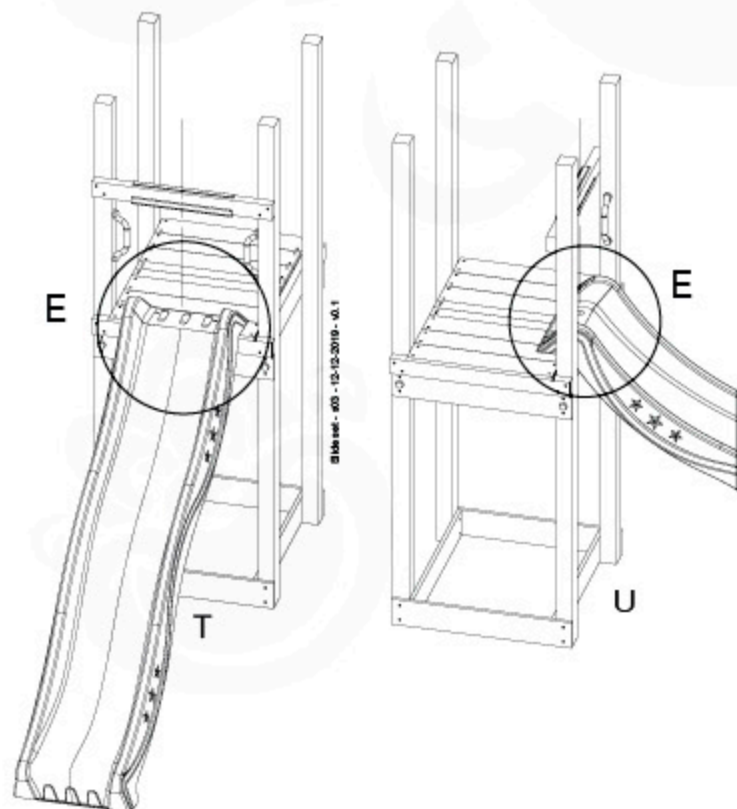

min. 23 cm
max. 28 cm
! SAFETY

4

20 Ground Anchors

1

Tower Anchors - 001 - 12.12.2019 - v1

2

Tower Anchors - 002 - 12.12.2019 - v1

CONCRETE
40 L / 80 kg

24h

21 Slide set

1-T

1-U

1

2

22 Accessories

Accessory set - 001 - 21-11-2019 - 1-01