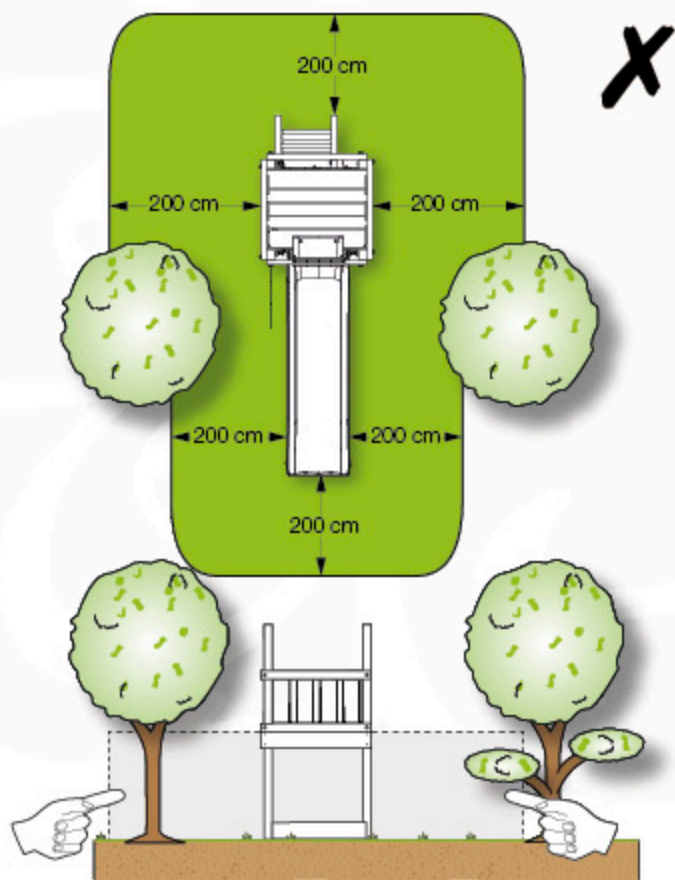

01 Product Identification

02a

02b

02c

02d

02e

03 Base Tower

Base Tower - 600 - 15-12-2019 - v0.1

4-7 x D74

1-U

U

< 8,5 cm

45

4-7 x D74

a =	D74
90 - 99 mm	6 x
100 - 124 mm	5 x
125 - 145 mm	4 x

125 cm