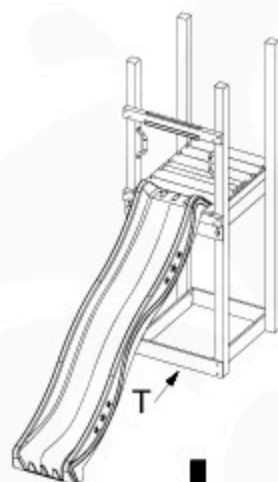

min. 23 cm
max. 28 cm
! SAFETY

4

20 Ground Anchors

1

Tower Anchors - 001 - 12.12.2019 - v1

2

Tower Anchors - 002 - 12.12.2019 - v1

CONCRETE
40 L / 80 kg

24h

21 Slide set

1-T

1-U

1

2

22 Accessories

Accessory set - 001 - 21-11-2019 - 1-01