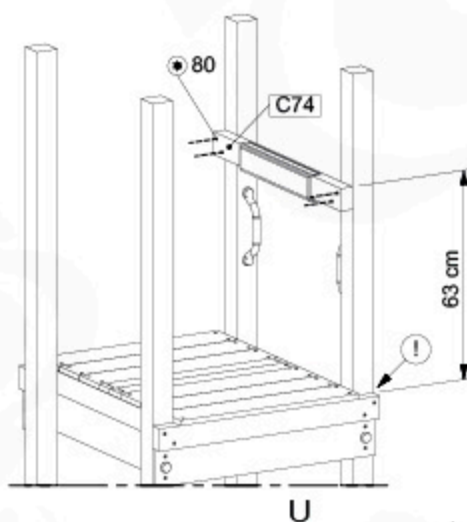

min. 23 cm
max. 28 cm
! SAFETY

4

20 Ground Anchors

1

Tower Anchors - 001 - 12.12.2019 - v1

2

Tower Anchors - 002 - 12.12.2019 - v1

CONCRETE
40 L / 80 kg

24h

21 Slide set

1-T

1-U

1

2

22 Accessories

Accessory set - 001 - 21-11-2019 - 1-01