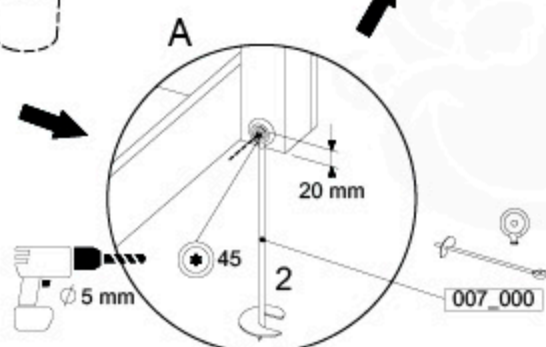

20 Ground Anchors

1

Tower Anchors - 001 - 12.12.2019 - v1

2

Tower Anchors - 002 - 12.12.2019 - v1

CONCRETE
40 L / 80 kg

24h