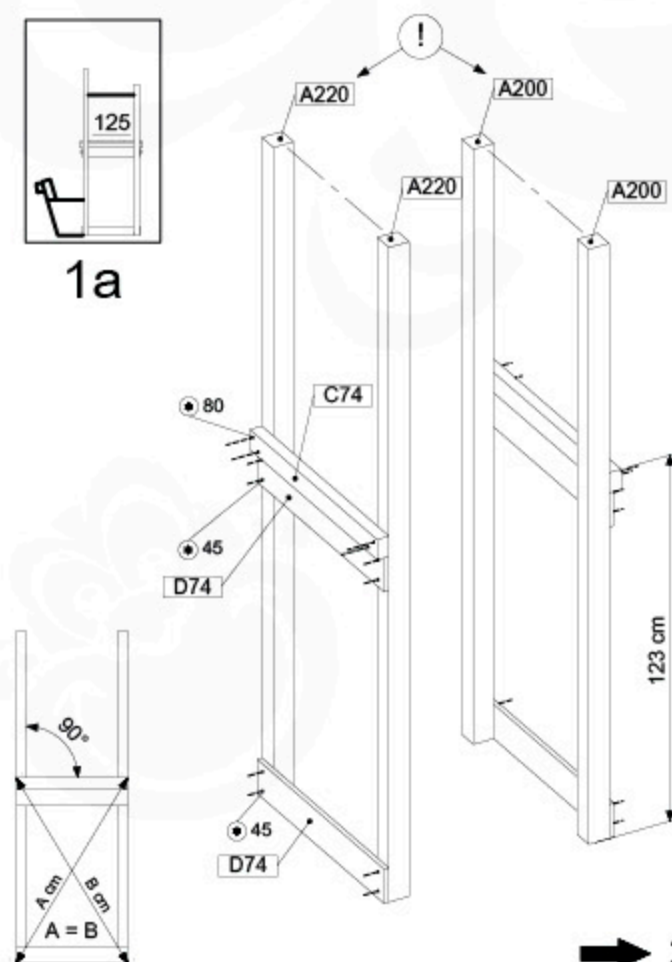

03 Base Tower

Base Tower - 600 - 15-12-2019 - v0.1

1

1a

Base Tower - 600/60 - 15-12-2019 - v0.1

5

➔ 2