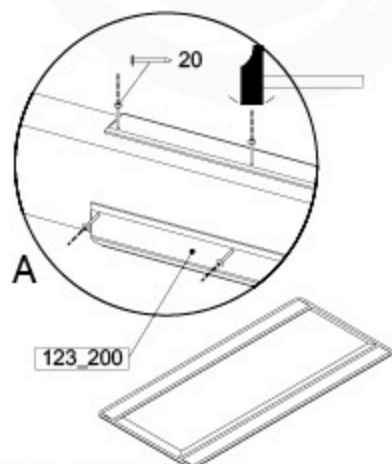

min. 23 cm
max. 28 cm
! SAFETY

4

20 Ground Anchors

1

Tower Anchors - 001 - 12.12.2019 - v1

2

Tower Anchors - 002 - 12.12.2019 - v1

CONCRETE
40 L / 80 kg

24h

21 Slide set

1-T

1-U

1

2

22 Accessories

Accessory set - 001 - 21-11-2019 - 1-01