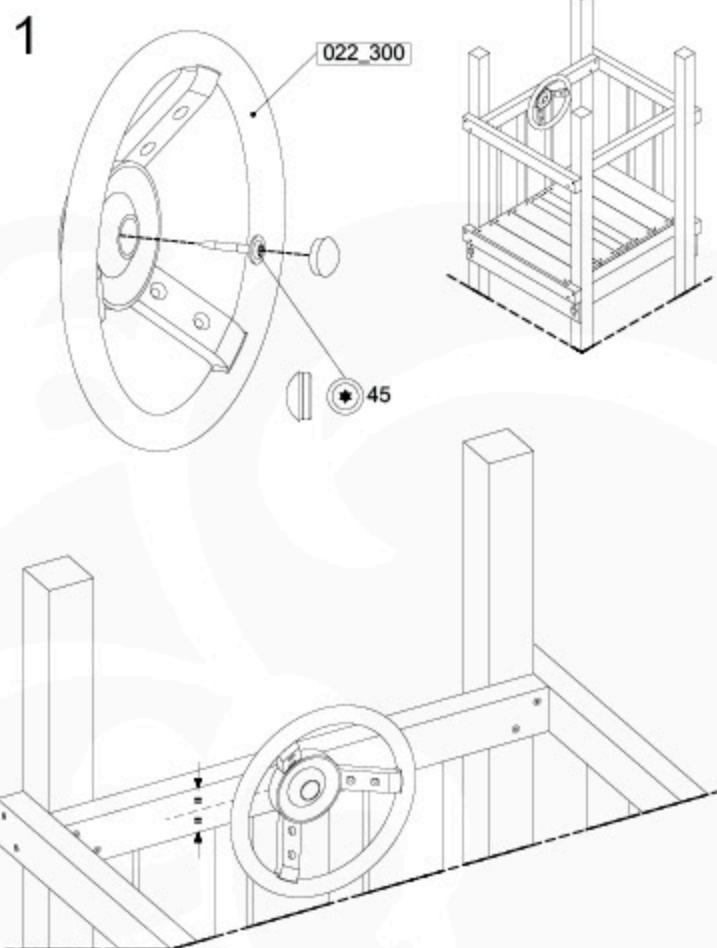

min. 23 cm
max. 28 cm
! SAFETY

4

20 Ground Anchors

1

Tower Anchors - 001 - 12.12.2019 - v1

2

Tower Anchors - 002 - 12.12.2019 - v1

CONCRETE
40 L / 80 kg

24h

21 Slide set

1-T

1-U

1

2

22 Accessories

Accessory set - 001 - 21-11-2019 - 1-01