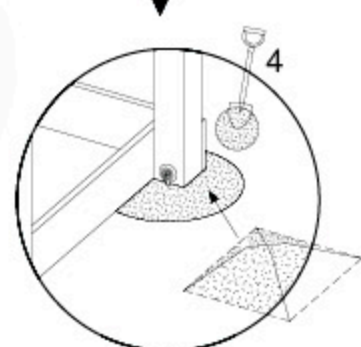

20 Ground Anchors

1

Tower Anchors - 001 - 12.12.2019 - v1

2

Tower Anchors - 002 - 12.12.2019 - v1

CONCRETE
40 L / 80 kg

24h