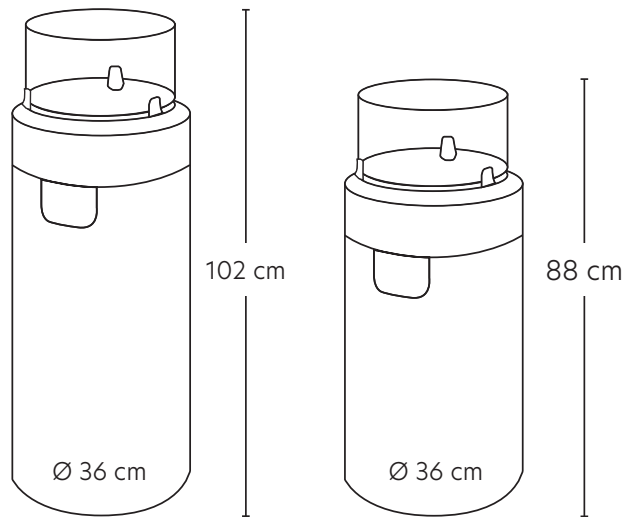

Nova LED L  
Gas bottle  
(max. ø 30 H 59 cm)

Nova LED M  
Gas bottle  
(max. ø 30 H 47 cm)

\* max. burning duration with a low flame. 111 hours per filling with 8 kg gas bottle.

The most beautiful fire you could light.