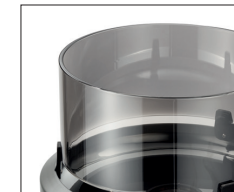

## Highlights

Atmospheric flame

Accessories: tabletop elements, set of 3

LED mood light in the top

Indirect mood light in the base

Mirror reflector

Storable gas bottle