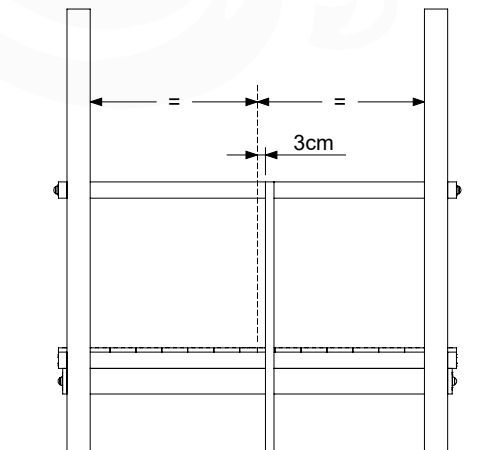

11 Rock Wall

RW18

	PartNo	PartName	QTY.
Hardware Pack	001_102	Washer Head Screw T40 M8x30	10
	002_220	Gap Point Screw T25 - 5x45	32
	002_223	Gap Point Screw T25 - 5x80	4
	003_010	M8 spring lock washer	10
	004_050	M8 Drive-in Nut 22mm	10
Other	022_50x	Climbing Rock	5
	120_102	Handgrip set (complete 2x)	1
Timber	C206	Beam 2060 mm	1
	D65	Board 650 mm	7

DL Rockwall 140 - P03 UR 145 - 2-9-2022 - v2

11-1