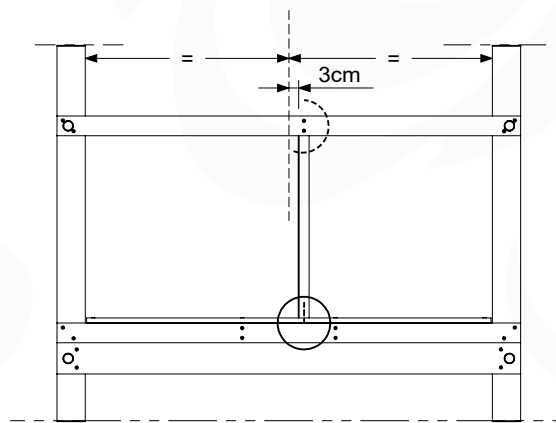

10 Balustrade

BL10

	PartNo	PartName	QTY.
Hardware pack	002_220	Gap Point Screw T25 - 5x45	12
	002_223	Gap Point Screw T25 - 5x80	4
Timber	C70	Beam 700 mm	1
	D65	Board 650 mm	3

10-1