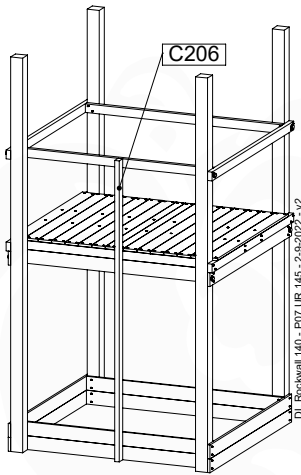

11 Rock Wall

RW18

	PartNo	PartName	QTY.
Hardware Pack	001_102	Washer Head Screw T40 M8x30	10
	002_220	Gap Point Screw T25 - 5x45	32
	002_223	Gap Point Screw T25 - 5x80	4
	003_010	M8 spring lock washer	10
	004_050	M8 Drive-in Nut 22mm	10
Other	022_50x	Climbing Rock	5
	120_102	Handgrip set (complete 2x)	1
Timber	C206	Beam 2060 mm	1
	D65	Board 650 mm	7

DL Rockwall 140 - P03 UR 145 - 2-9-2022 - v2

11-1