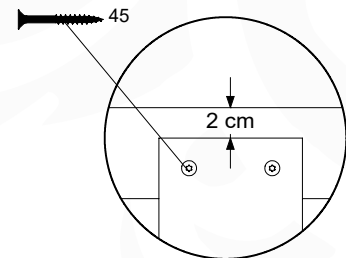

08 Balustrade

BL05

	PartNo	PartName	QTY.
Hardware pack	002_220	Gap Point Screw T25 - 5x45	28
Timber	D65	Board 650 mm	7

Balustrade 140 - P02 U - 14/01/2022 - v1.0

08-1