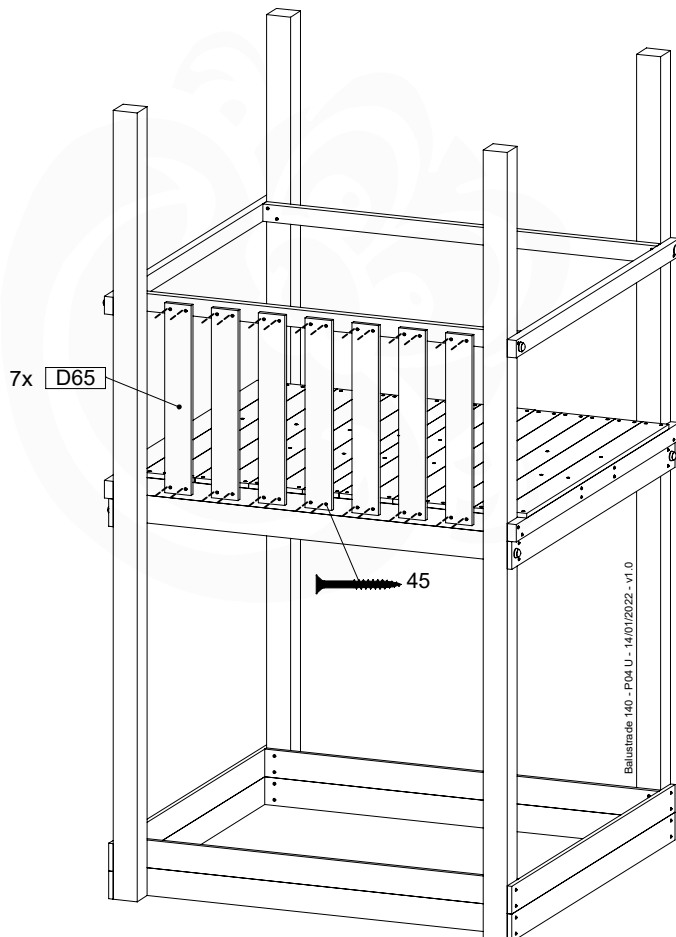

08 Balustrade

BL05

	PartNo	PartName	QTY.
Hardware pack	002_220	Gap Point Screw T25 - 5x45	28
Timber	D65	Board 650 mm	7

Balustrade 140 - P02 U - 14/01/2022 - v1.0

08-1