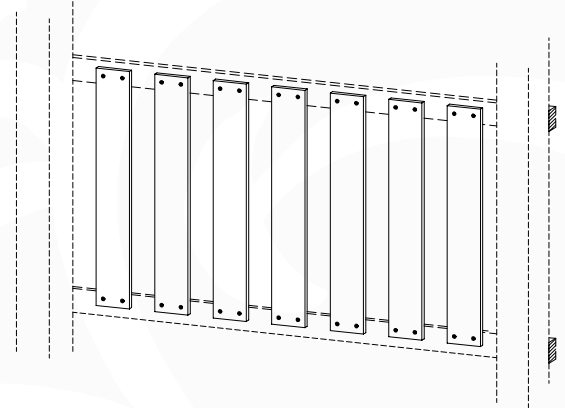

# 08 Balustrade

BL05

	PartNo	PartName	QTY.
Hardware pack	002_220	Gap Point Screw T25 - 5x45	28
Timber	D65	Board 650 mm	7

Balustrade 140 - P02 U - 14/01/2022 - v1.0