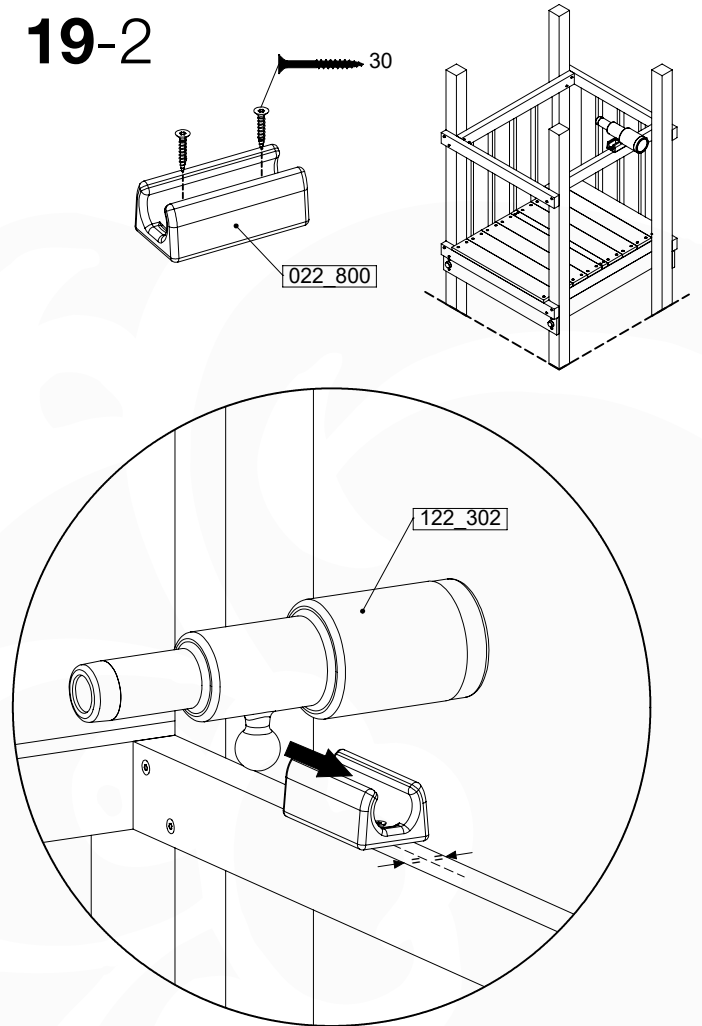

19-2

Accessories set - P03 - 29.9.2021 - v4