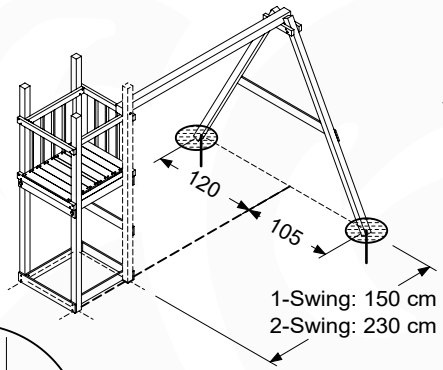

06 Playground Foundation

FD10

Foundation Plan - F05-FD10
22/02/2022 - v2