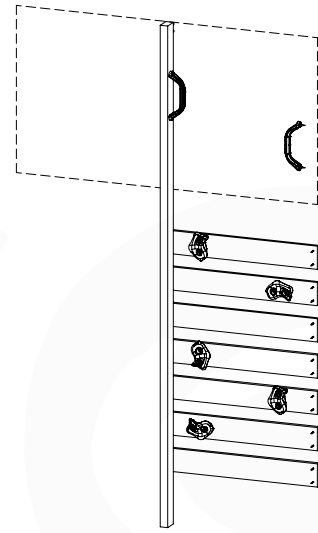

11 Rock Wall

RW18

	PartNo	PartName	QTY.
Hardware Pack	001_102	Washer Head Screw T40 M8x30	10
	002_220	Gap Point Screw T25 - 5x45	32
	002_223	Gap Point Screw T25 - 5x80	4
	003_010	M8 spring lock washer	10
	004_050	M8 Drive-in Nut 22mm	10
Other	022_50x	Climbing Rock	5
	120_102	Handgrip set (complete 2x)	1
Timber	C206	Beam 2060 mm	1
	D65	Board 650 mm	7

DL Rockwall 140 - P03 UR 145 - 2-9-2022 - v2