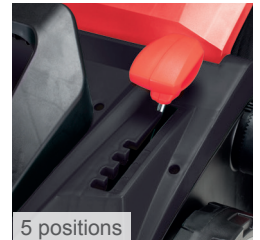

3IN1

- ✓ Scarifying
- ✓ Aerating
- ✓ Collecting

Ergonomic handle

Dead man's handle

Fully foldable handle

Large capacity collector: 45 litres

Carrying handle

Central height adjustment

Powerful 1600 W motor

38 cm

ELECTRIC LAWN SCARIFIER

- Powerful 1600 W motor
- Effortless to start and maintain thanks to the electric motor
- Working width of 38 cm
- Central 5-step height adjustment from -12 to +6 mm
- Large 45 litre collector
- Scarifier attachment with 16 blades
- Aerator attachment with 24 claws
- Foldable handle for easy transportation and space-saving storage

**INCLUDED****SPECIFICATIONS**

Dimensions L x W x H	1130 x 605 x 1085 mm
Working width	38 cm
Working height	from -12 to +6 mm
Height adjustment	centrally adjustable in 5 positions
Number of blades	16
Number of claws	24
Collector capacity	45 L
Motor	230 – 240 V~ / 50 Hz
Output	1600 W