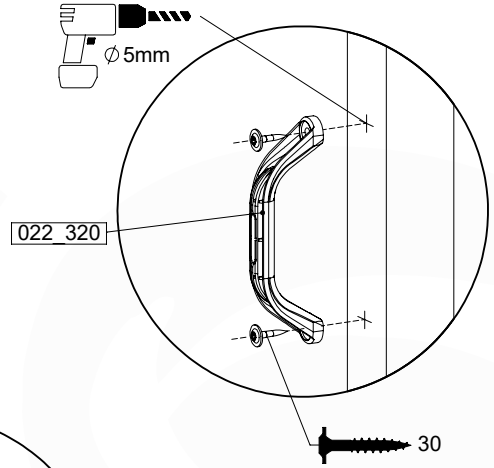

15-4

**Fireman's Pole (201_275)
040_335 Part 2**

16 Accessories

AC01

(194_119)

	PartNo	PartName	QTY.
Hardware Pack	001_406	Stealth Screw 8x45	1
	002_041	Dome head screw 4.5 x 20 mm	3
	002_042	Dome head screw 3.5 x 13mm	4
	002_219	Gap Point Screw T25 - 5x30	2
Other	022_300	Steering Wheel	1
	022_800	Rail P/T 105	1
	022_910	Sandpad	1
	103_901	Logo ID Plate	1
	104_107	Tool Set Climbing Units	1
	120_024	Tower Flag	1
	122_302	Telescope	1

Accessory set - P02-29-9-2021 - v4