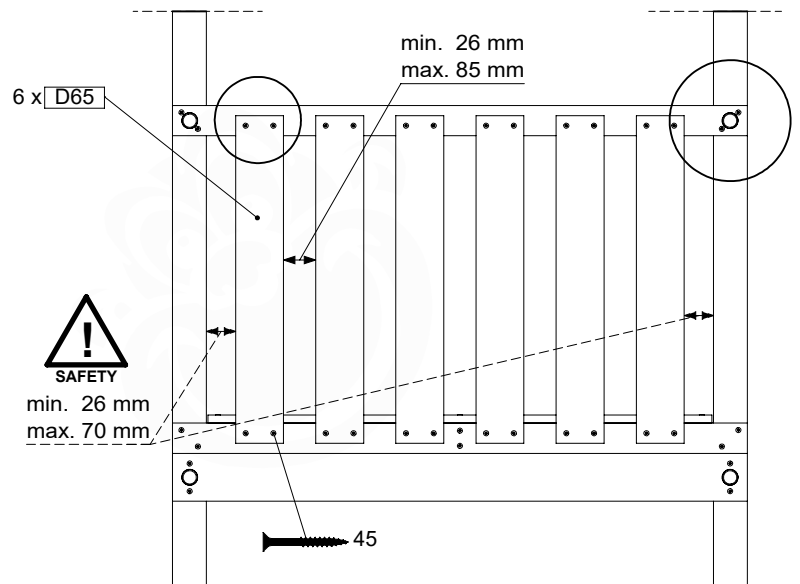

08 Balustrade

BL04 (2x)

	PartNo	PartName	QTY.
Hardware Pack	002_220	Gap Point Screw T25 - 5x45	24
	002_223	Gap Point Screw T25 - 5x80	4
Timber	C114	Beam 1140 mm	1
	D65	Board 650 mm	6

Balustrade 120 - P03 T - 8-10-2021 - v1.1

08-1

Balustrade 120 - P06 T - 8-10-2021 - v1.1