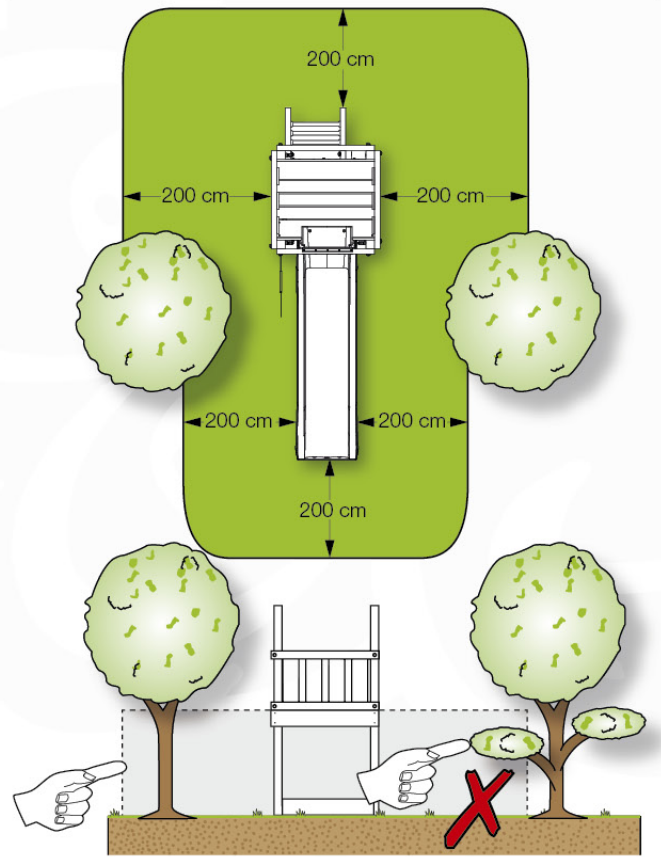

05 Safe Playground

05a

05b

05c

05d

05e