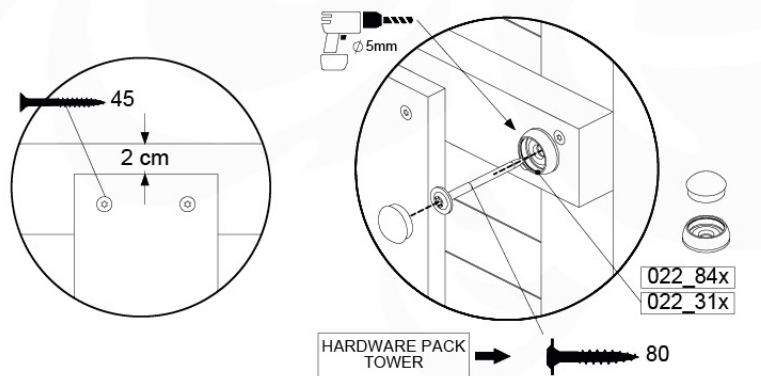

08 Balustrade

BL04

	PartNo	PartName	QTY.
Hardware Pack	002_220	Gap Point Screw T25 - 5x45	24
	002_223	Gap Point Screw T25 - 5x80	4
Timber	C114	Beam 1140 mm	1
	D65	Board 650 mm	6

Balustrade 120 - P03 T - 8-10-2021 - v1.1

08-1