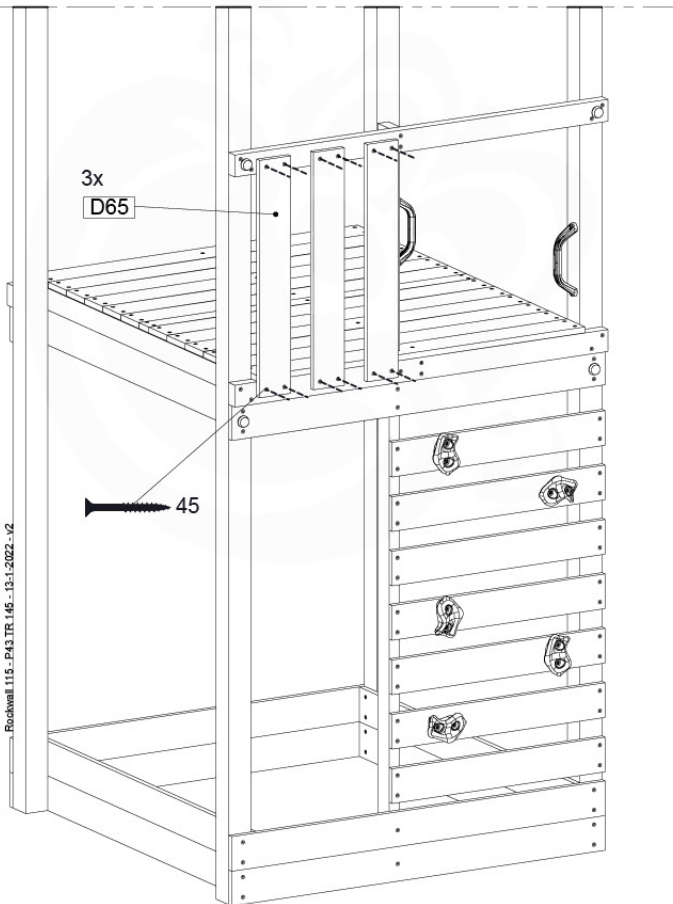

09-5

3x
D65

Rockwell 115 - P43 TR 145 - B-1-2022 - v2