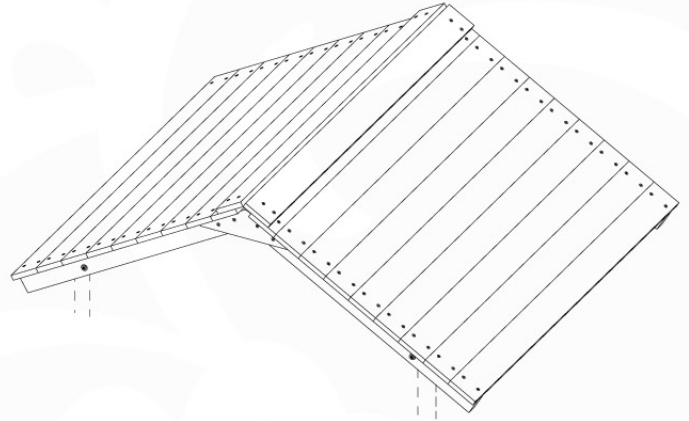

Rockwell 115 - P43 TR 145 - B-1-2022 - v2

022_320

10 Roof

RF09

	PartNo	PartName	QTY.
Hardware Pack	001_417	Stealth Screw 8x80	4
	002_220	Gap Point Screw T25 - 5x45	96
	002_223	Gap Point Screw T25 - 5x80	8
Timber	C84	Beam 840 mm	4
	D127	Board 1270 mm	19-23