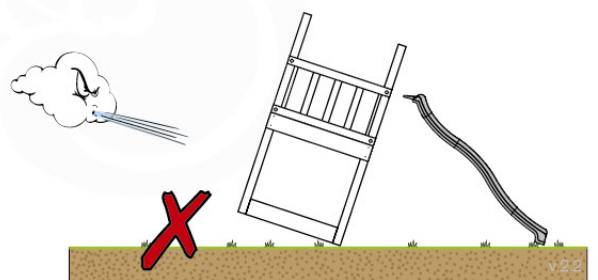

06 Playground Foundation

FD05

07 Base Tower

BT14

	PartNo	PartName	QTY.
Hardware pack	001_406	Stealth Screw 8x45	6
	001_417	Stealth Screw 8x80	4
	002_220	Gap Point Screw T25 - 5x45	118
	002_223	Gap Point Screw T25 - 5x80	20
	022_31x	bpc-base version 3	8
	022_84x	bpc cover	8
Other	007_001	Ground-anchor	2
Timber	A240	Post 70x70 L2400	4
	C114	Beam 1140 mm	5
	D100	Board 1000 mm	14
	D114	Board 1140 mm	12