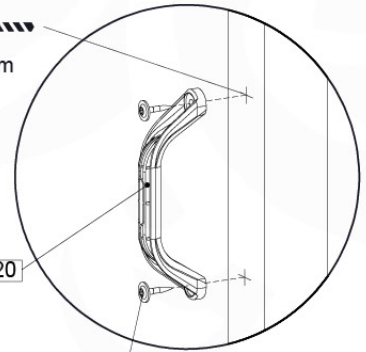

09-4

Rockwell 115 - P35 TR 145 - B-1-2022 - v2

09-5

3x
D65

Rockwell 115 - P43 TR 145 - B-1-2022 - v2

022_320