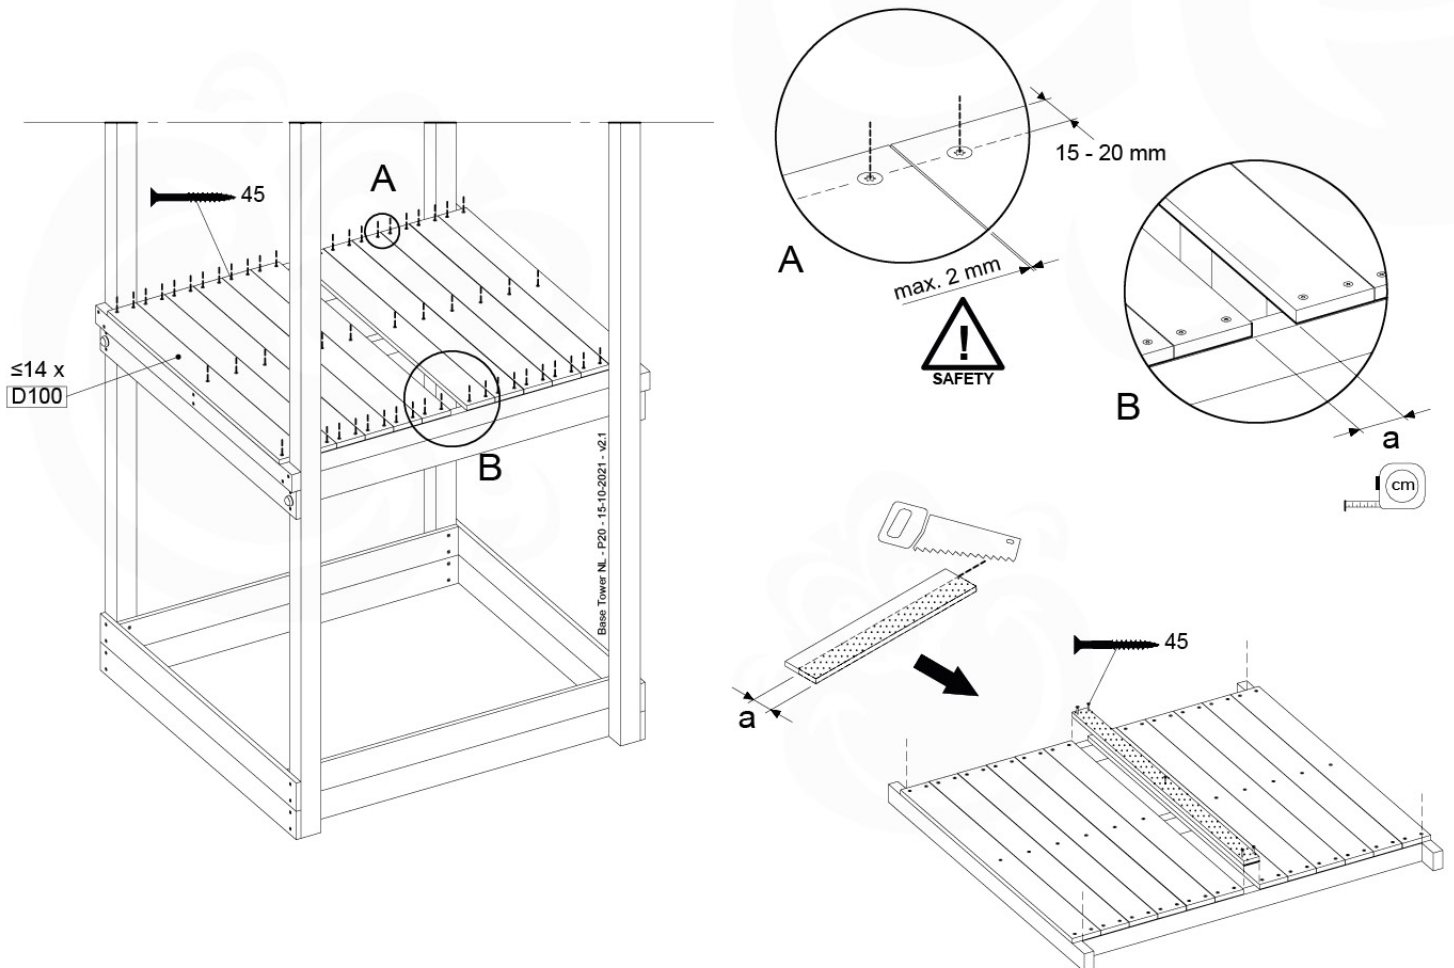

06 Playground Foundation

FD05

07 Base Tower

BT14

	PartNo	PartName	QTY.
Hardware pack	001_406	Stealth Screw 8x45	6
	001_417	Stealth Screw 8x80	4
	002_220	Gap Point Screw T25 - 5x45	118
	002_223	Gap Point Screw T25 - 5x80	20
	022_31x	bpc-base version 3	8
	022_84x	bpc cover	8
Other	007_001	Ground-anchor	2
Timber	A240	Post 70x70 L2400	4
	C114	Beam 1140 mm	5
	D100	Board 1000 mm	14
	D114	Board 1140 mm	12

07-1

07-2

07-3

07-4

08 Balustrade

BL04

	PartNo	PartName	QTY.
Hardware Pack	002_220	Gap Point Screw T25 - 5x45	24
	002_223	Gap Point Screw T25 - 5x80	4
Timber	C114	Beam 1140 mm	1
	D65	Board 650 mm	6

Balustrade 120 - P03 T - 8-10-2021 - v1.1