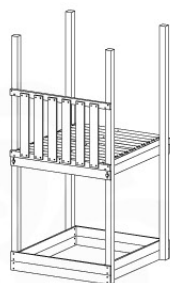

06 Playground Foundation

FD05

07 Base Tower

BT14

	PartNo	PartName	QTY.
Hardware pack	001_406	Stealth Screw 8x45	6
	001_417	Stealth Screw 8x80	4
	002_220	Gap Point Screw T25 - 5x45	118
	002_223	Gap Point Screw T25 - 5x80	20
	022_31x	bpc-base version 3	8
	022_84x	bpc cover	8
Other	007_001	Ground-anchor	2
Timber	A240	Post 70x70 L2400	4
	C114	Beam 1140 mm	5
	D100	Board 1000 mm	14
	D114	Board 1140 mm	12

07-1

07-2

07-3

07-4

08 Balustrade

BL04

	PartNo	PartName	QTY.
Hardware Pack	002_220	Gap Point Screw T25 - 5x45	24
	002_223	Gap Point Screw T25 - 5x80	4
Timber	C114	Beam 1140 mm	1
	D65	Board 650 mm	6

Balustrade 120 - P03 T - 8-10-2021 - v1.1

08-1

09 Rock Wall

RW12

	PartNo	PartName	QTY.
Hardware Pack	001_102	Washer Head Screw T40 M8x30	10
	002_220	Gap Point Screw T25 - 5x45	44
	002_223	Gap Point Screw T25 - 5x80	9
	003_010	M8 spring lock washer	10
	004_050	M8 22mm Drive in Nut	10
Other	022_50x	Climbing Rock	5
	120_102	Handgrip set (complete 2x)	1
Timber	C114	Beam 1140 mm	1
	C206	Beam 2060 mm	1
	D65	Board 650 mm	10