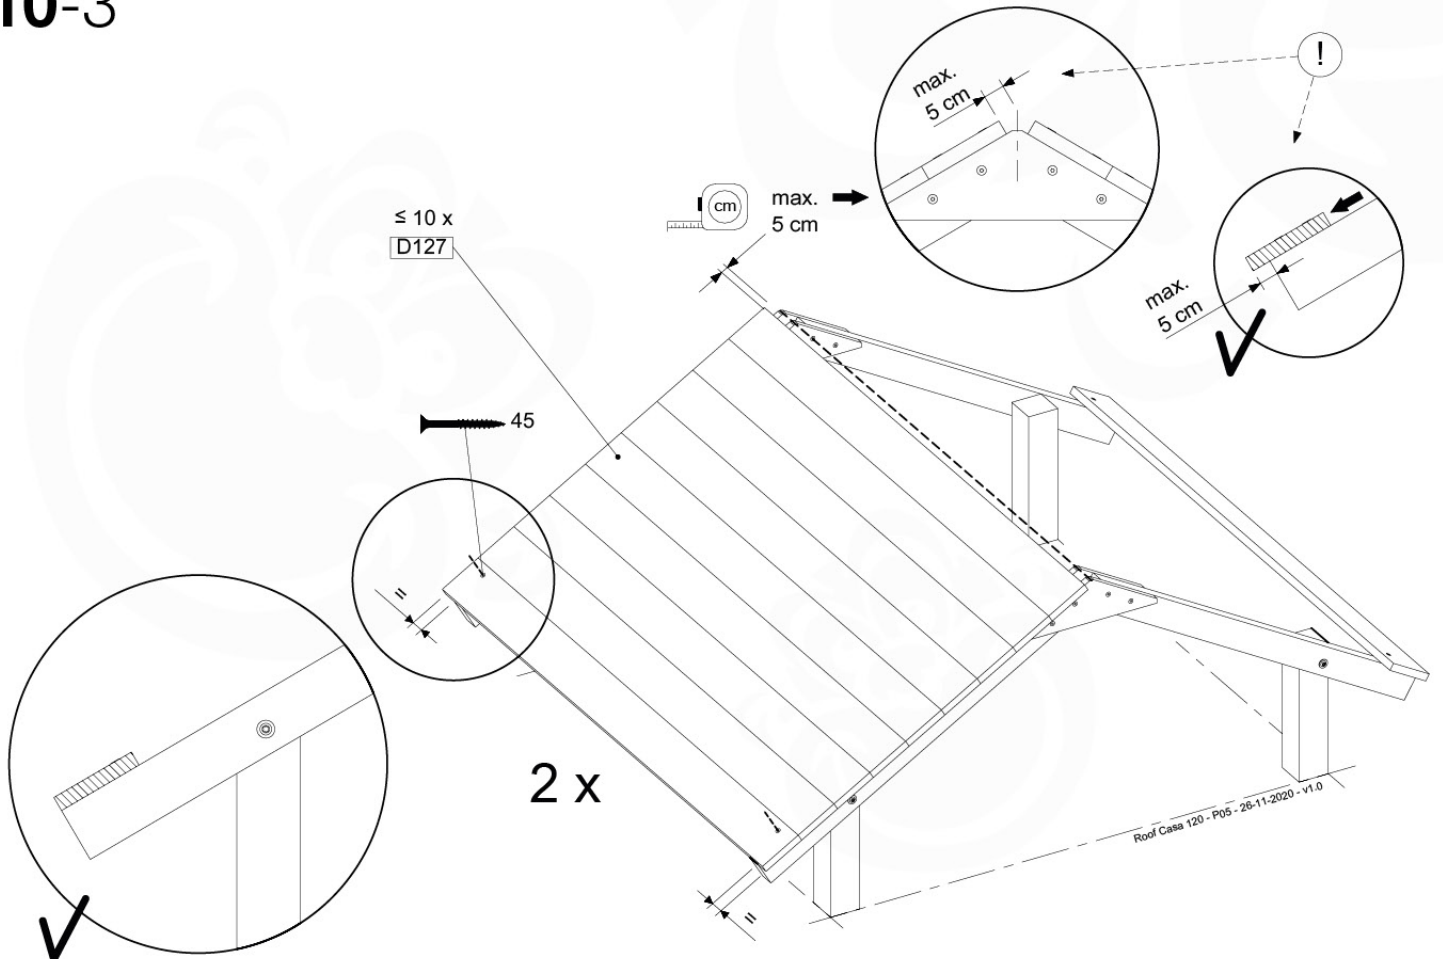

Roof Casa 120 - P02 - 26-11-2020 - v1.0

10-1

10-2

10-3

10-4

11 Ladder

LA15

	PartNo	PartName	QTY.
Hardware Pack	001_404	Stealth Screw 8x30	4
	002_219	Gap Point Screw T25 - 5x30	4
	002_220	Gap Point Screw T25 - 5x45	16
	002_223	Gap Point Screw T25 - 5x80	8
Other	005_03x	Ladder Rung Y/B/G/R	4
	005_522	Connection Bracket Mini Market	2
	022_835	Rung Cap	8
	120_102	Handgrip set (complete 2x)	1
Timber	C114	Beam 1140 mm	1
	C150	Beam 1500 mm	2
	C70	Beam 700 mm	1
	D65	Board 650 mm	2