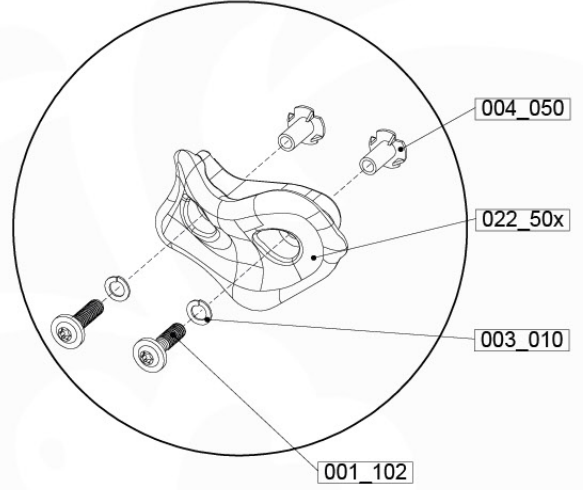

09-4

Rockwell 115 - P35 TR 145 - B-1-2022 - v2

09-5

3x
D65

Rockwell 115 - P43 TR 145 - B-1-2022 - v2

022_320