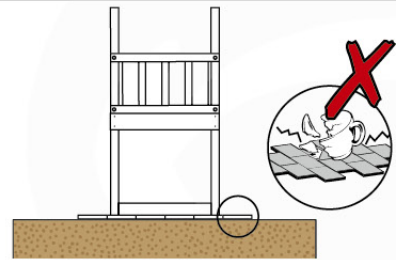

05 Safe Playground

05a

05b

05c

05d

05e