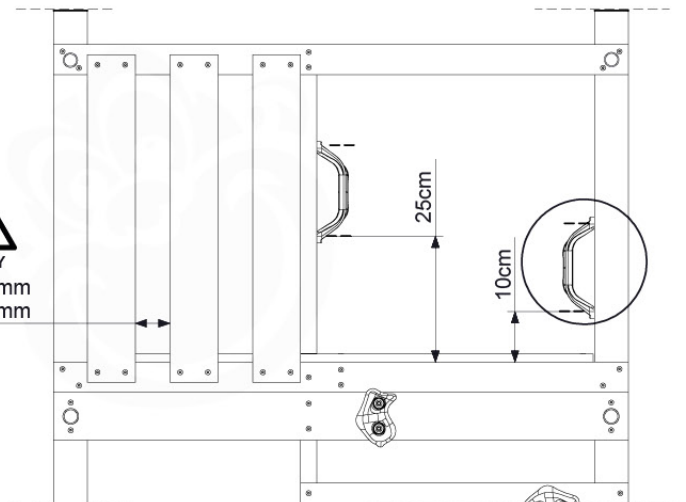

09-4

Rockwell 115 - P35 TR 145 - B-1-2022 - v2

09-5

3x
D65

Rockwell 115 - P43 TR 145 - B-1-2022 - v2

022_320