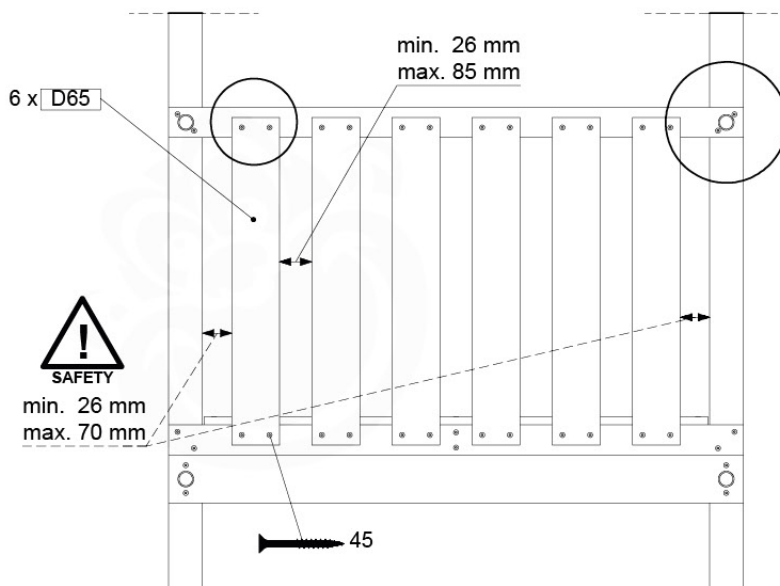

08 Balustrade

BL04

	PartNo	PartName	QTY.
Hardware Pack	002_220	Gap Point Screw T25 - 5x45	24
	002_223	Gap Point Screw T25 - 5x80	4
Timber	C114	Beam 1140 mm	1
	D65	Board 650 mm	6

Balustrade 120 - P03 T - 8-10-2021 - v1.1

08-1