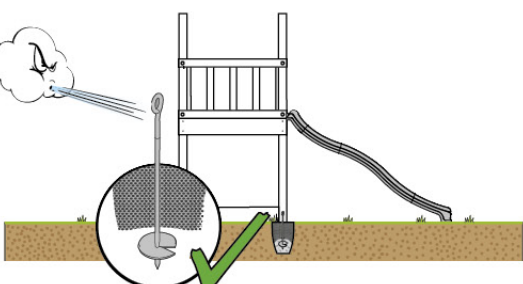

06 Playground Foundation

FD05

07 Base Tower

BT14

	PartNo	PartName	QTY.
Hardware pack	001_406	Stealth Screw 8x45	6
	001_417	Stealth Screw 8x80	4
	002_220	Gap Point Screw T25 - 5x45	118
	002_223	Gap Point Screw T25 - 5x80	20
	022_31x	bpc-base version 3	8
	022_84x	bpc cover	8
Other	007_001	Ground-anchor	2
Timber	A240	Post 70x70 L2400	4
	C114	Beam 1140 mm	5
	D100	Board 1000 mm	14
	D114	Board 1140 mm	12