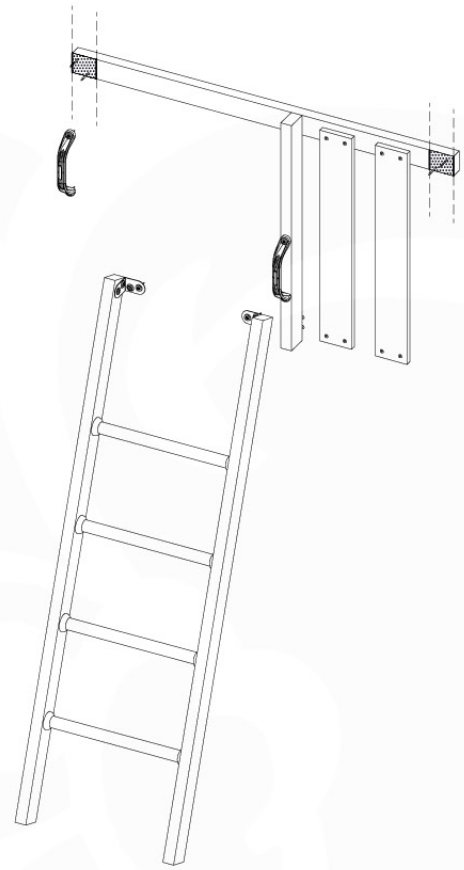

11 Ladder

LA15

	PartNo	PartName	QTY.
Hardware Pack	001_404	Stealth Screw 8x30	4
	002_219	Gap Point Screw T25 - 5x30	4
	002_220	Gap Point Screw T25 - 5x45	16
	002_223	Gap Point Screw T25 - 5x80	8
Other	005_03x	Ladder Rung Y/B/G/R	4
	005_522	Connection Bracket Mini Market	2
	022_835	Rung Cap	8
	120_102	Handgrip set (complete 2x)	1
Timber	C114	Beam 1140 mm	1
	C150	Beam 1500 mm	2
	C70	Beam 700 mm	1
	D65	Board 650 mm	2