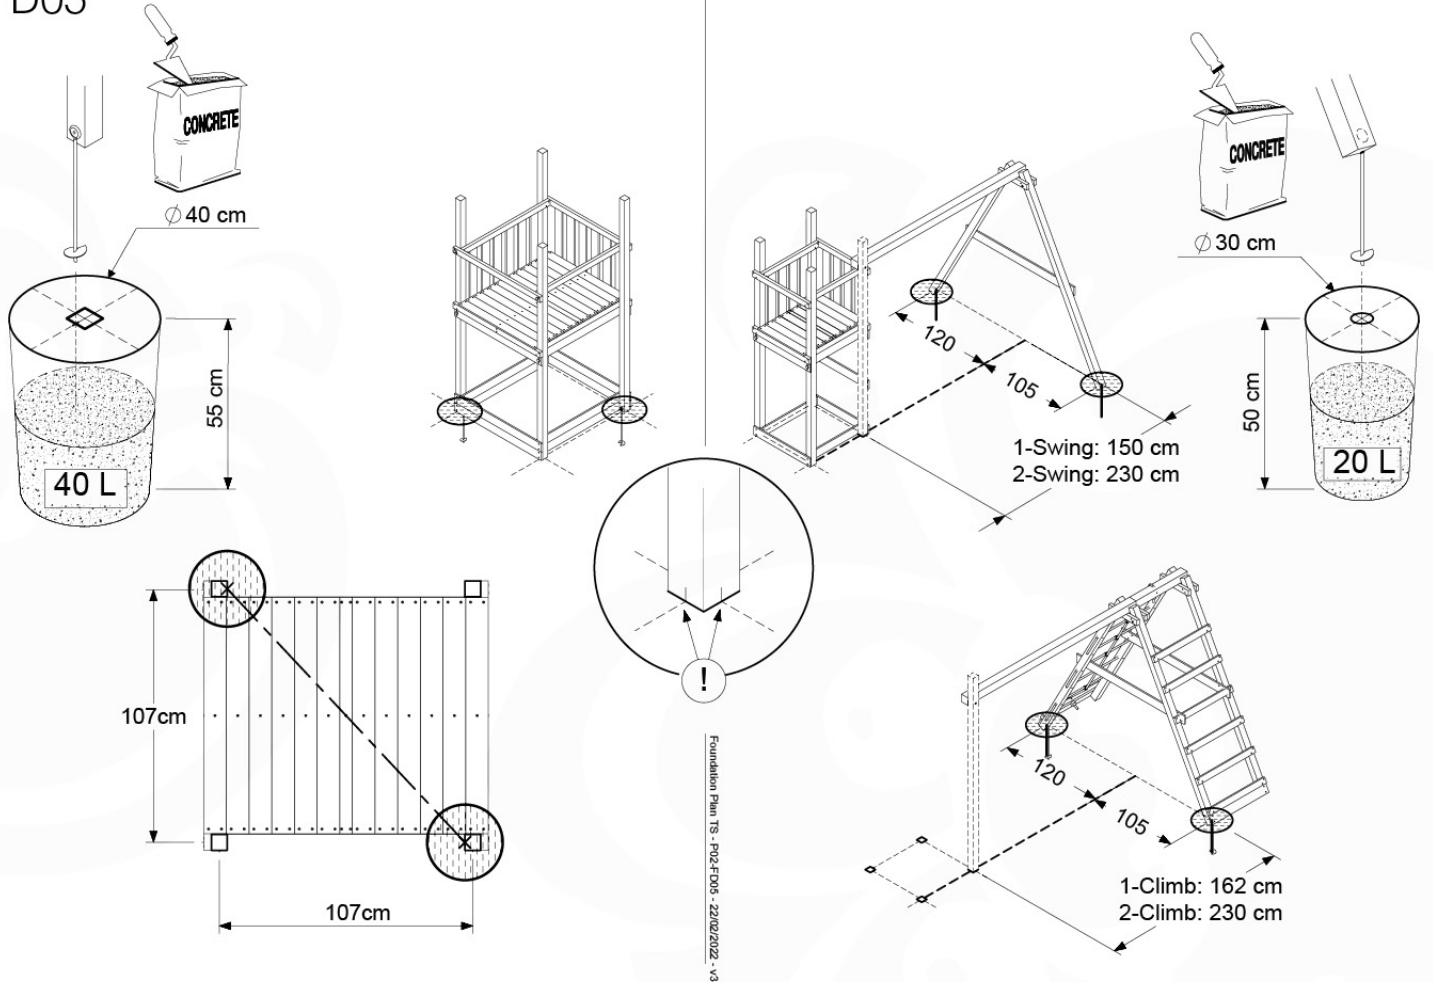

06 Playground Foundation

FD05

07 Base Tower

BT14

	PartNo	PartName	QTY.
Hardware pack	001_406	Stealth Screw 8x45	6
	001_417	Stealth Screw 8x80	4
	002_220	Gap Point Screw T25 - 5x45	118
	002_223	Gap Point Screw T25 - 5x80	20
	022_31x	bpc-base version 3	8
	022_84x	bpc cover	8
Other	007_001	Ground-anchor	2
Timber	A240	Post 70x70 L2400	4
	C114	Beam 1140 mm	5
	D100	Board 1000 mm	14
	D114	Board 1140 mm	12

07-1

07-2

07-3

07-4

08 Balustrade

BL04

	PartNo	PartName	QTY.
Hardware Pack	002_220	Gap Point Screw T25 - 5x45	24
	002_223	Gap Point Screw T25 - 5x80	4
Timber	C114	Beam 1140 mm	1
	D65	Board 650 mm	6

Balustrade 120 - P03 T - 8-10-2021 - v1.1