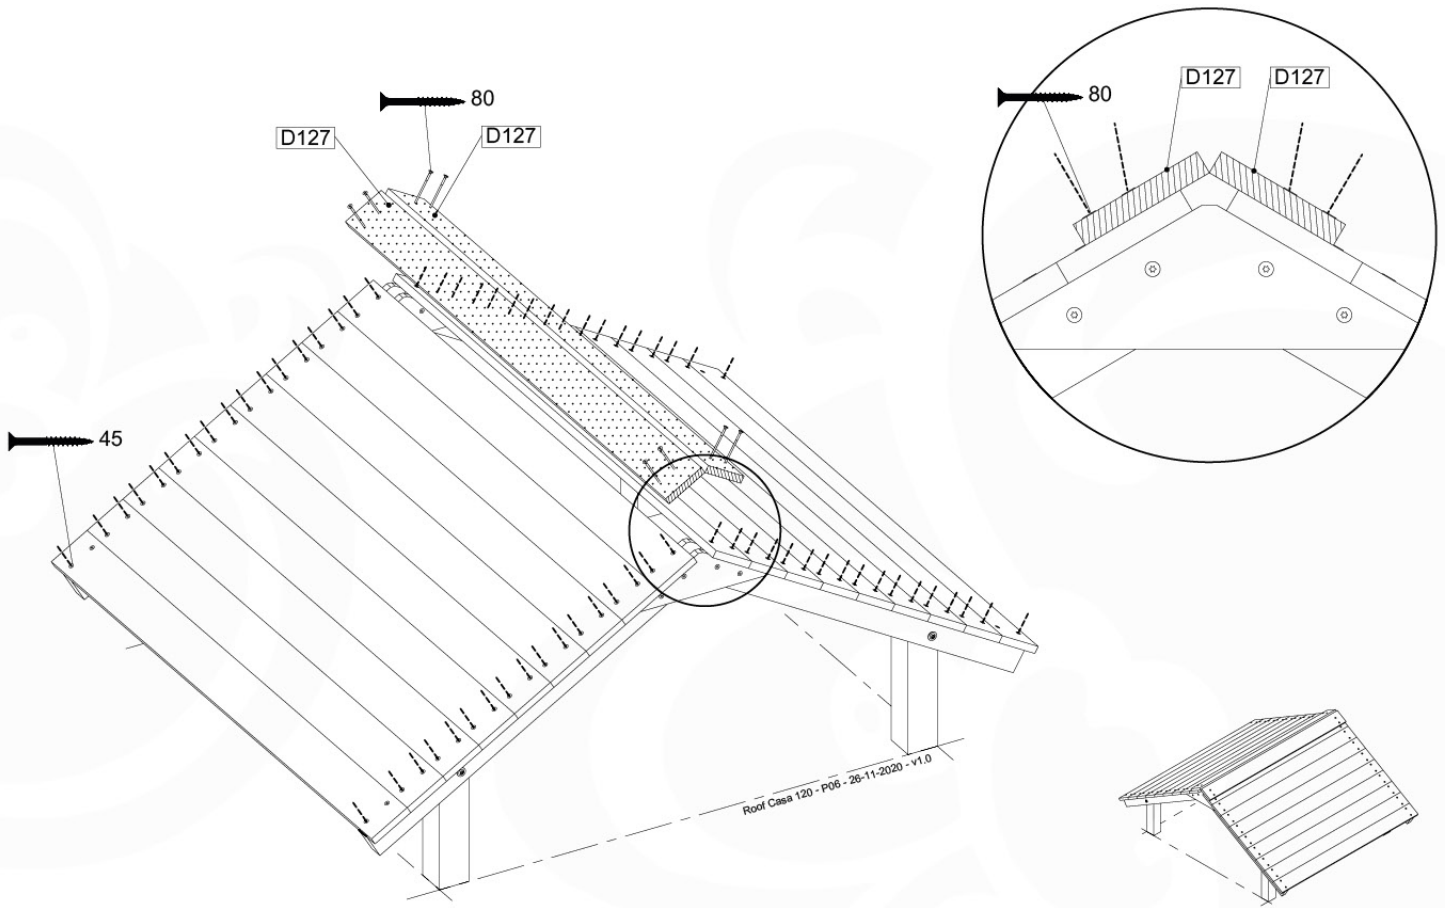

Roof Casa 120 - P02 - 26-11-2020 - v1.0

10-1

10-2

10-3

10-4

11 Ladder

LA15

	PartNo	PartName	QTY.
Hardware Pack	001_404	Stealth Screw 8x30	4
	002_219	Gap Point Screw T25 - 5x30	4
	002_220	Gap Point Screw T25 - 5x45	16
	002_223	Gap Point Screw T25 - 5x80	8
Other	005_03x	Ladder Rung Y/B/G/R	4
	005_522	Connection Bracket Mini Market	2
	022_835	Rung Cap	8
	120_102	Handgrip set (complete 2x)	1
Timber	C114	Beam 1140 mm	1
	C150	Beam 1500 mm	2
	C70	Beam 700 mm	1
	D65	Board 650 mm	2