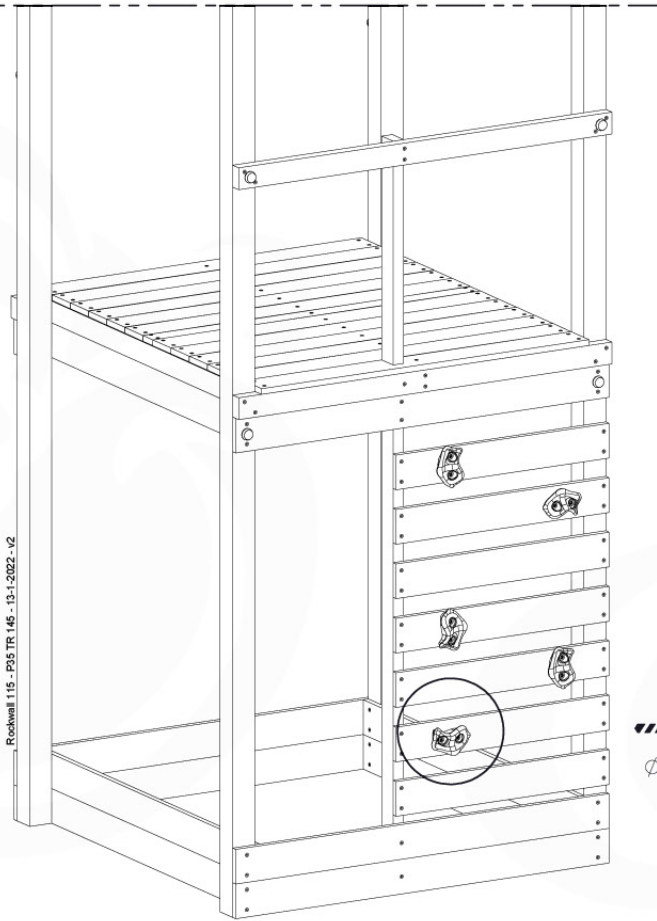

09-4

Rockwell 115 - P35 TR 145 - B-1-2022 - v2