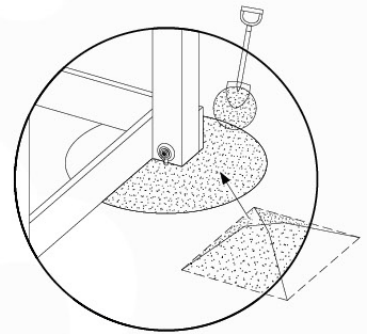

13-2

40 L / 80 kg

1.

2.

24h

3.

4.