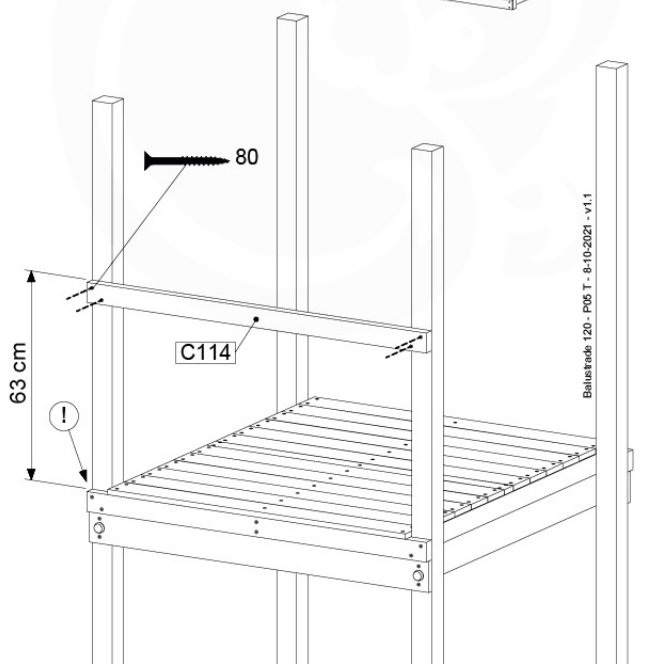

06 Playground Foundation

FD05

07 Base Tower

BT14

	PartNo	PartName	QTY.
Hardware pack	001_406	Stealth Screw 8x45	6
	001_417	Stealth Screw 8x80	4
	002_220	Gap Point Screw T25 - 5x45	118
	002_223	Gap Point Screw T25 - 5x80	20
	022_31x	bpc-base version 3	8
	022_84x	bpc cover	8
Other	007_001	Ground-anchor	2
Timber	A240	Post 70x70 L2400	4
	C114	Beam 1140 mm	5
	D100	Board 1000 mm	14
	D114	Board 1140 mm	12

07-1

07-2

07-3

07-4

08 Balustrade

BL04

	PartNo	PartName	QTY.
Hardware Pack	002_220	Gap Point Screw T25 - 5x45	24
	002_223	Gap Point Screw T25 - 5x80	4
Timber	C114	Beam 1140 mm	1
	D65	Board 650 mm	6

Balustrade 120 - P03 T - 8-10-2021 - v1.1

08-1

09 Rock Wall

RW12

	PartNo	PartName	QTY.
Hardware Pack	001_102	Washer Head Screw T40 M8x30	10
	002_220	Gap Point Screw T25 - 5x45	44
	002_223	Gap Point Screw T25 - 5x80	9
	003_010	M8 spring lock washer	10
	004_050	M8 22mm Drive in Nut	10
Other	022_50x	Climbing Rock	5
	120_102	Handgrip set (complete 2x)	1
Timber	C114	Beam 1140 mm	1
	C206	Beam 2060 mm	1
	D65	Board 650 mm	10