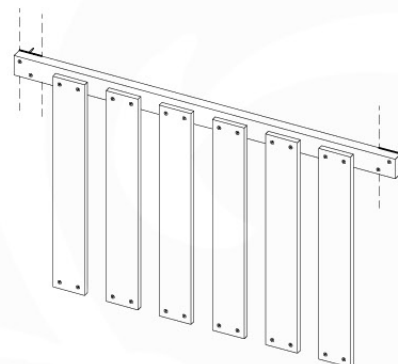

06 Playground Foundation

FD05

07 Base Tower

BT14

	PartNo	PartName	QTY.
Hardware pack	001_406	Stealth Screw 8x45	6
	001_417	Stealth Screw 8x80	4
	002_220	Gap Point Screw T25 - 5x45	118
	002_223	Gap Point Screw T25 - 5x80	20
	022_31x	bpc-base version 3	8
	022_84x	bpc cover	8
Other	007_001	Ground-anchor	2
Timber	A240	Post 70x70 L2400	4
	C114	Beam 1140 mm	5
	D100	Board 1000 mm	14
	D114	Board 1140 mm	12

07-1

07-2

07-3

07-4

08 Balustrade

BL04

	PartNo	PartName	QTY.
Hardware Pack	002_220	Gap Point Screw T25 - 5x45	24
	002_223	Gap Point Screw T25 - 5x80	4
Timber	C114	Beam 1140 mm	1
	D65	Board 650 mm	6

Balustrade 120 - P03 T - 8-10-2021 - v1.1