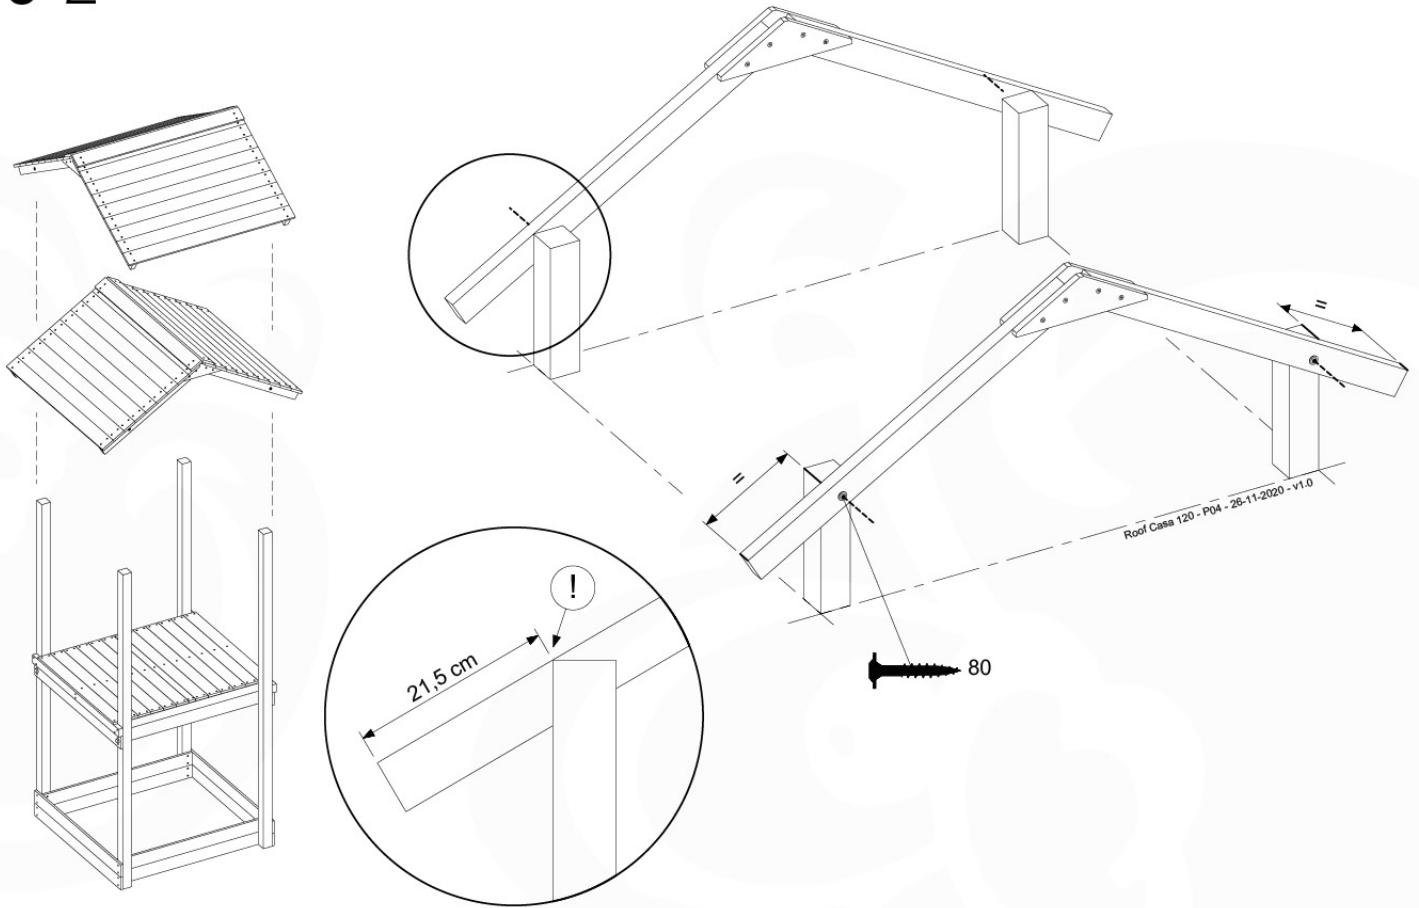

Roof Casa 120 - P02 - 26-11-2020 - v1.0

10-1

10-2

10-3

10-4

11 Ladder

LA15

	PartNo	PartName	QTY.
Hardware Pack	001_404	Stealth Screw 8x30	4
	002_219	Gap Point Screw T25 - 5x30	4
	002_220	Gap Point Screw T25 - 5x45	16
	002_223	Gap Point Screw T25 - 5x80	8
Other	005_03x	Ladder Rung Y/B/G/R	4
	005_522	Connection Bracket Mini Market	2
	022_835	Rung Cap	8
	120_102	Handgrip set (complete 2x)	1
Timber	C114	Beam 1140 mm	1
	C150	Beam 1500 mm	2
	C70	Beam 700 mm	1
	D65	Board 650 mm	2