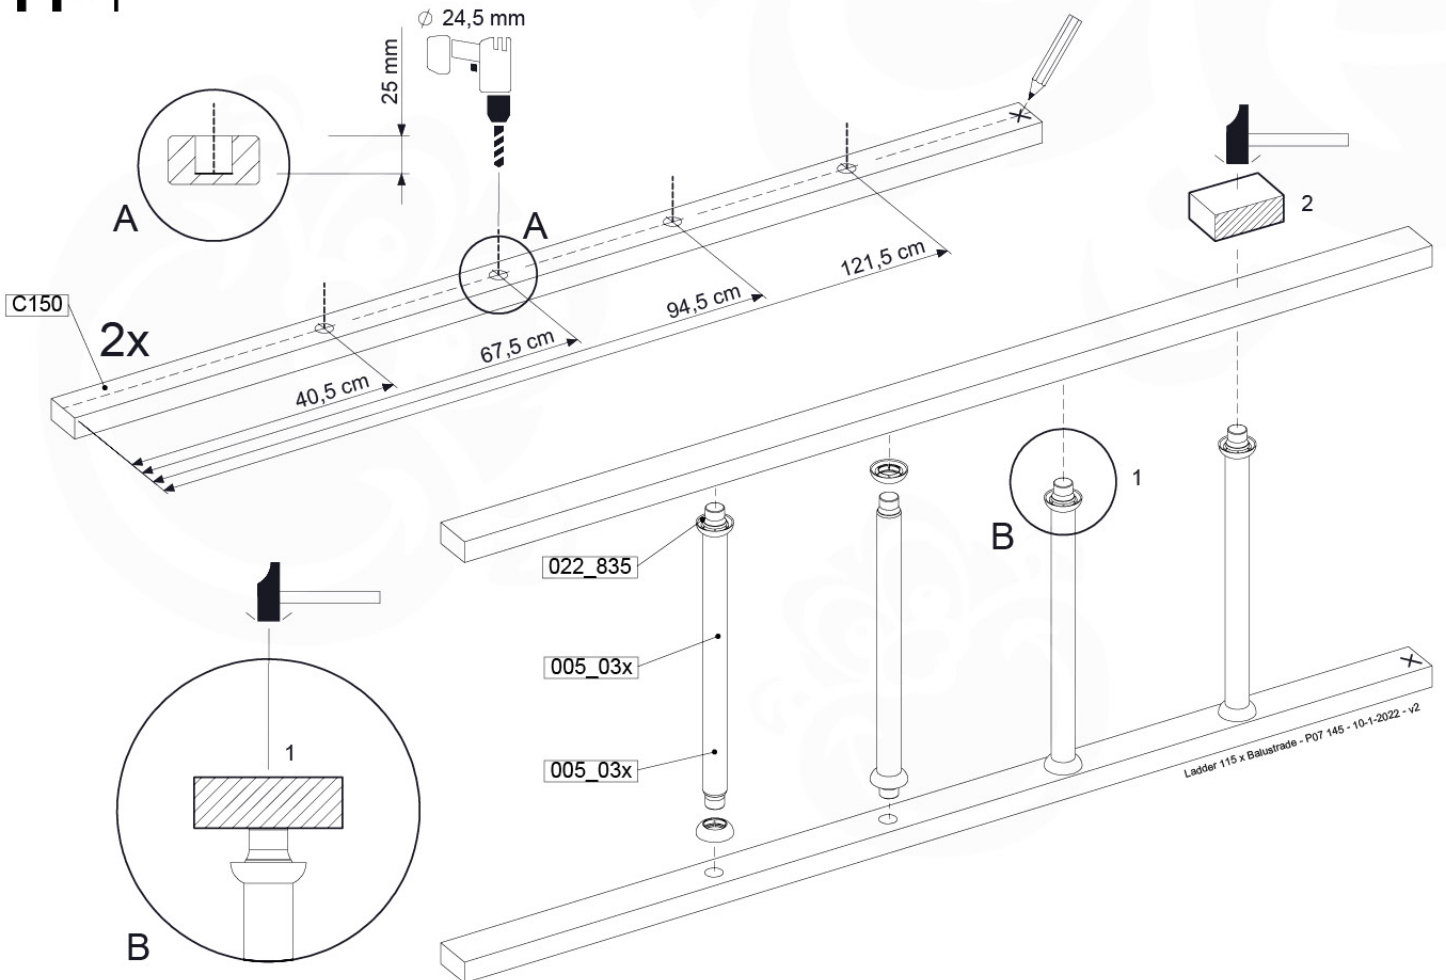

11-1

Ladder 115 x Balustrade - P07 145 - 10-1-2022 - v2