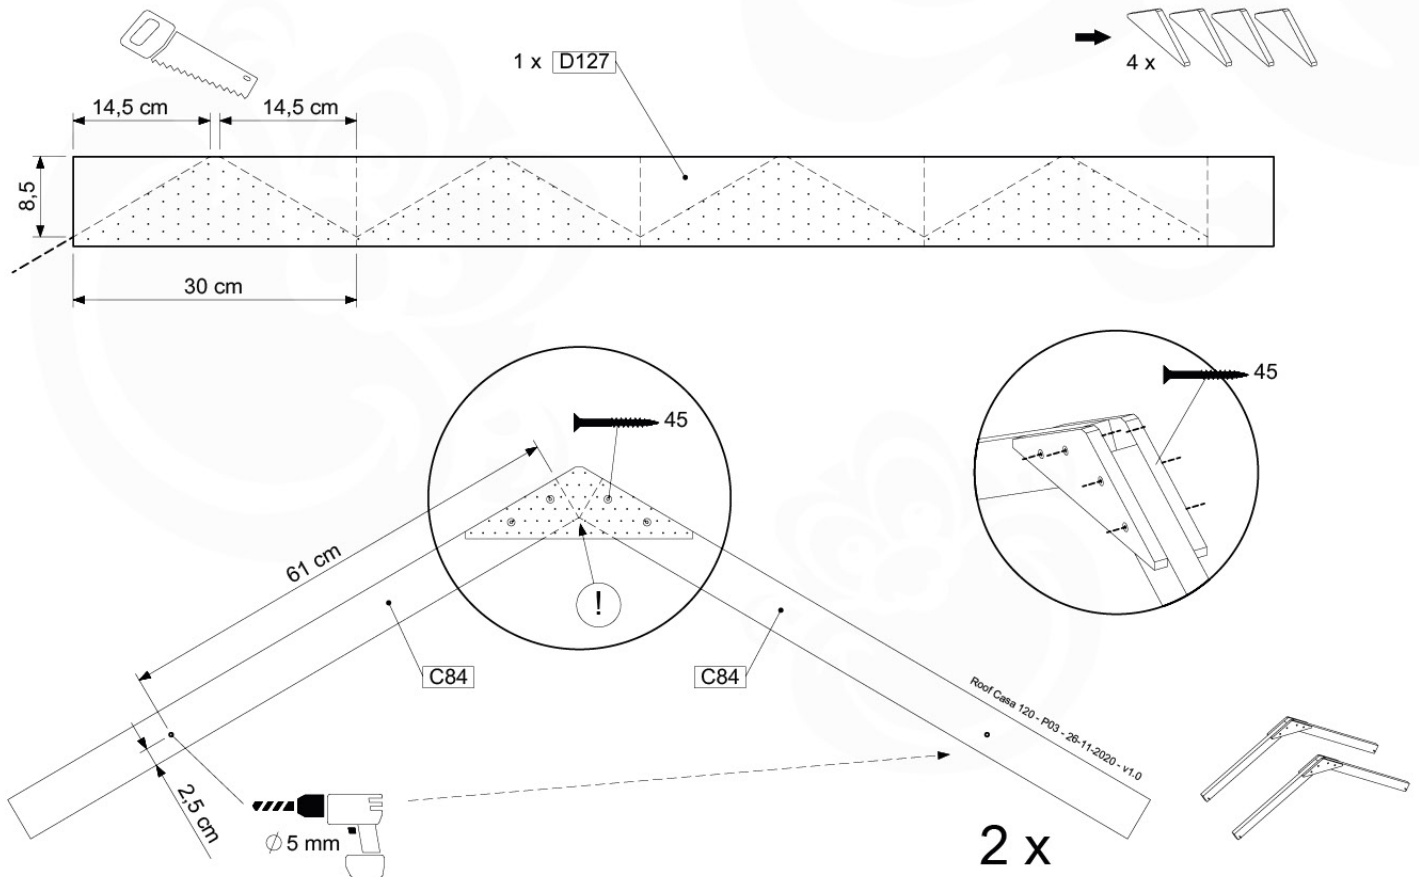

Roof Casa 120 - P02 - 26-11-2020 - v1.0

10-1

10-2

10-3

10-4

11 Ladder

LA15

	PartNo	PartName	QTY.
Hardware Pack	001_404	Stealth Screw 8x30	4
	002_219	Gap Point Screw T25 - 5x30	4
	002_220	Gap Point Screw T25 - 5x45	16
	002_223	Gap Point Screw T25 - 5x80	8
Other	005_03x	Ladder Rung Y/B/G/R	4
	005_522	Connection Bracket Mini Market	2
	022_835	Rung Cap	8
	120_102	Handgrip set (complete 2x)	1
Timber	C114	Beam 1140 mm	1
	C150	Beam 1500 mm	2
	C70	Beam 700 mm	1
	D65	Board 650 mm	2