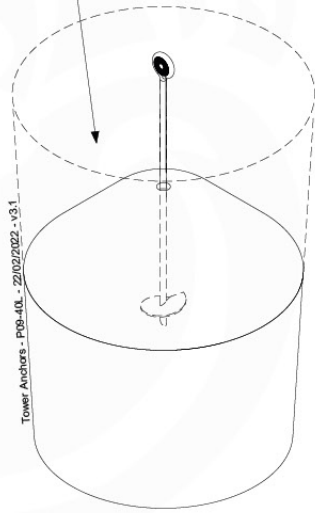

13 Ground Anchors

GA05

Parts:

Assembly Package Tower
194_300

Tower Anchors - P02-GA05 - 22022022 - v3.1

13-1

13-2

40 L / 80 kg