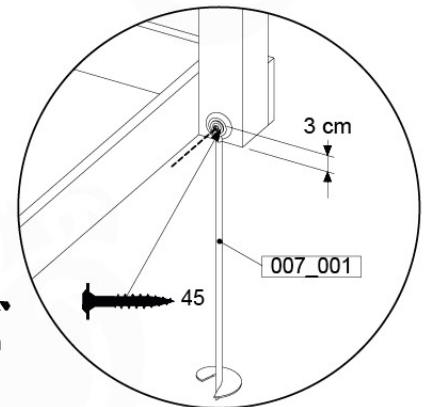

13 Ground Anchors

GA05

Parts:

Assembly Package Tower
194_300

Tower Anchors - P02-GA05 - 22022022 - v3.1

13-1

13-2

40 L / 80 kg