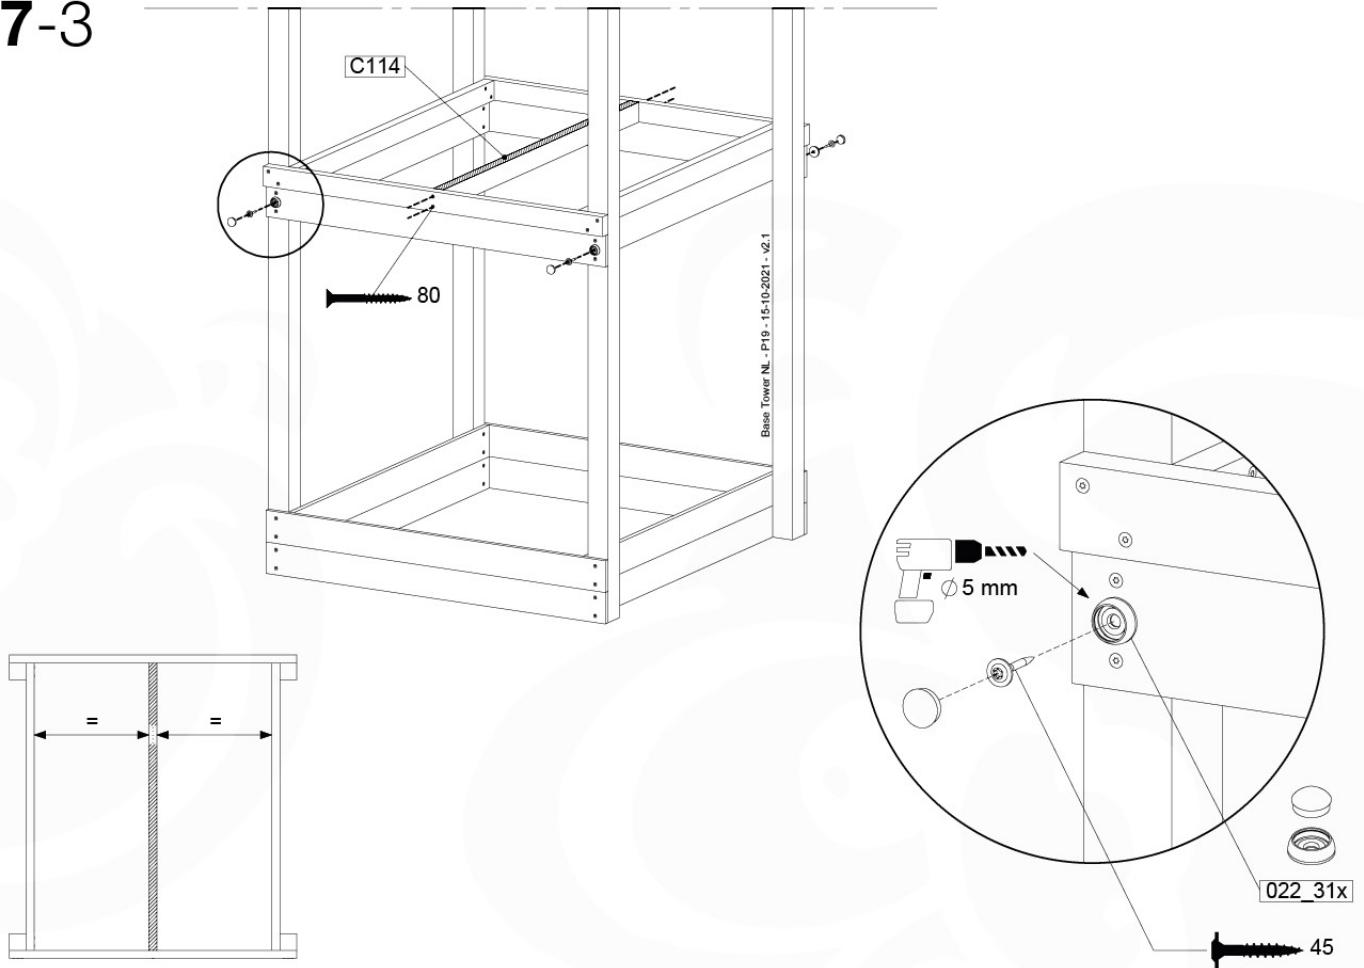

06 Playground Foundation

FD05

07 Base Tower

BT14

	PartNo	PartName	QTY.
Hardware pack	001_406	Stealth Screw 8x45	6
	001_417	Stealth Screw 8x80	4
	002_220	Gap Point Screw T25 - 5x45	118
	002_223	Gap Point Screw T25 - 5x80	20
	022_31x	bpc-base version 3	8
	022_84x	bpc cover	8
Other	007_001	Ground-anchor	2
Timber	A240	Post 70x70 L2400	4
	C114	Beam 1140 mm	5
	D100	Board 1000 mm	14
	D114	Board 1140 mm	12

07-1

07-2

07-3

07-4

08 Balustrade

BL04

	PartNo	PartName	QTY.
Hardware Pack	002_220	Gap Point Screw T25 - 5x45	24
	002_223	Gap Point Screw T25 - 5x80	4
Timber	C114	Beam 1140 mm	1
	D65	Board 650 mm	6

Balustrade 120 - P03 T - 8-10-2021 - v1.1